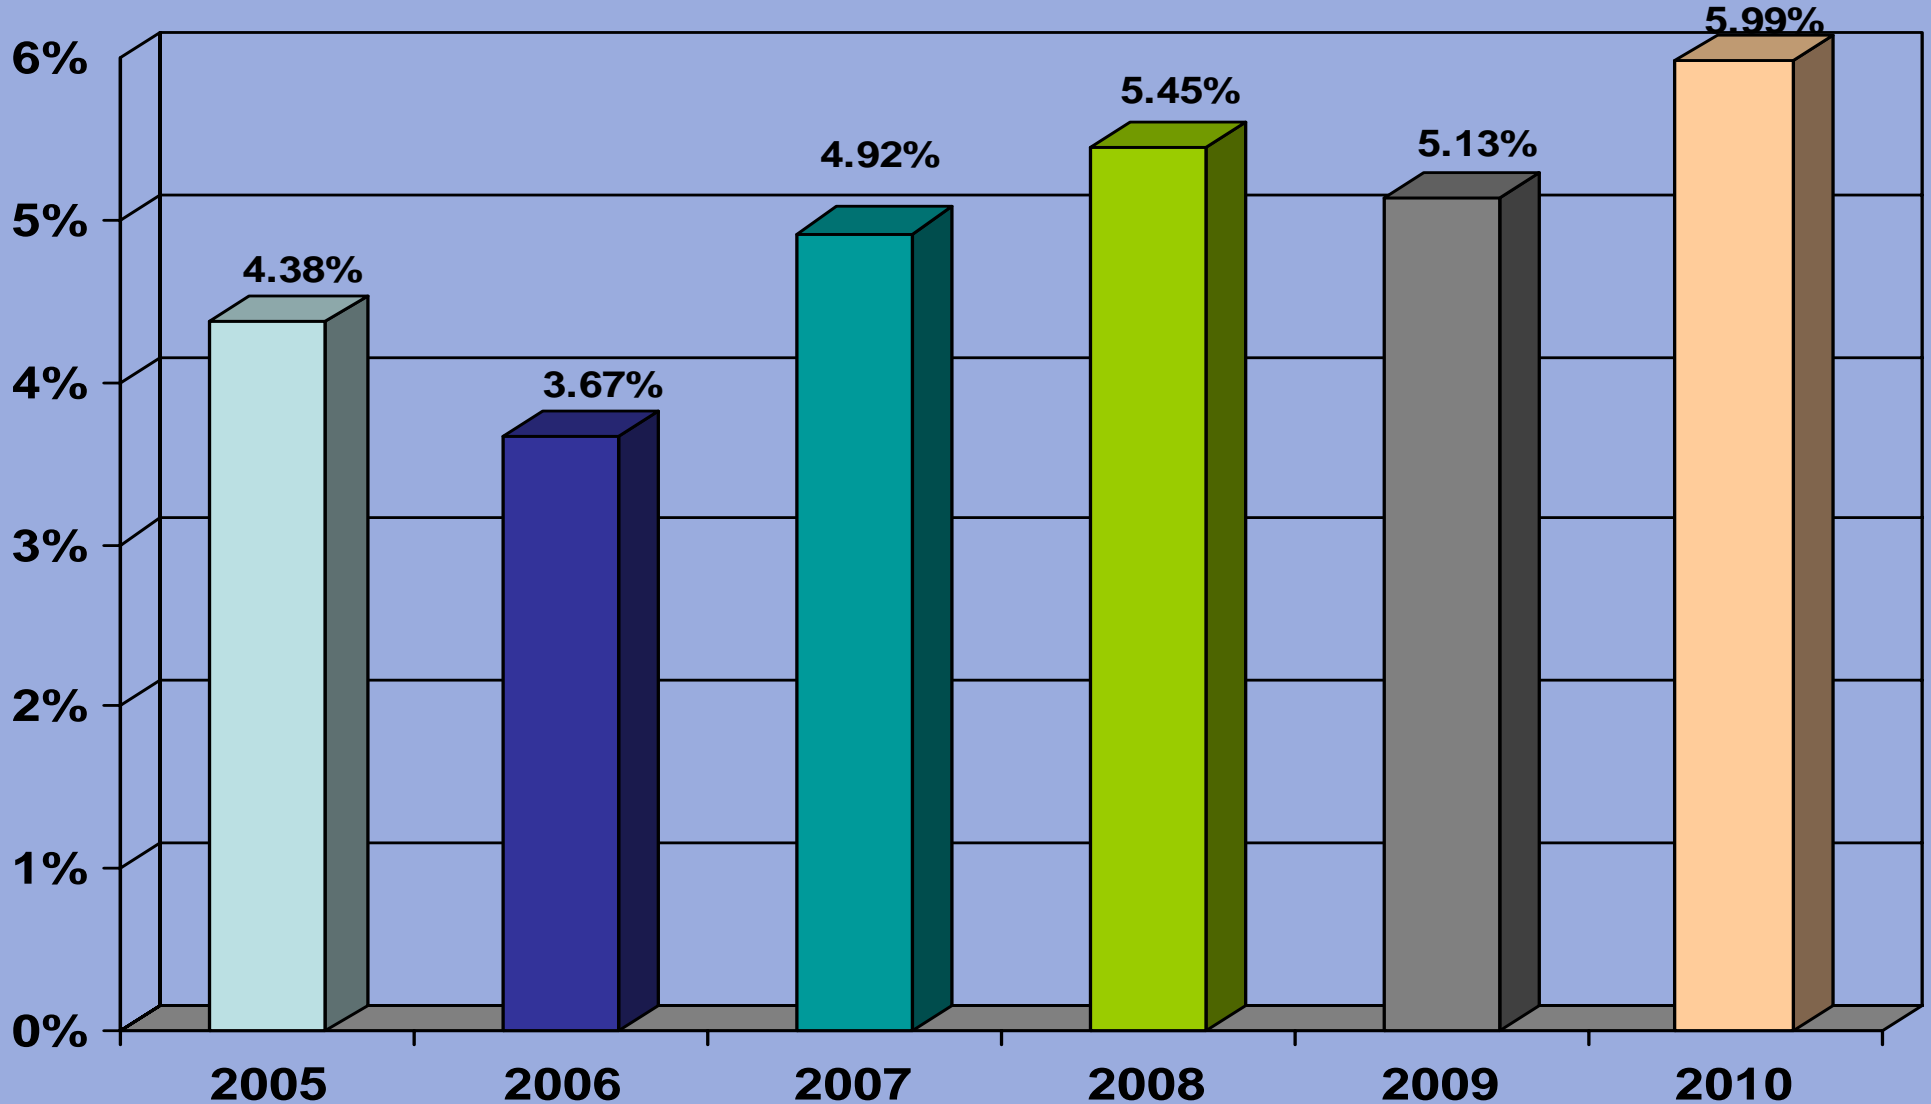

Redwood City 5-50 Units

Redwood City 5-50 Units Average Price/Unit

Redwood City 5-50 Units Average Price/SF

Redwood City 5-50 Units Annual Sales

Redwood City 5-50 Units CAP Rate

Redwood City 5-50 Units GRM