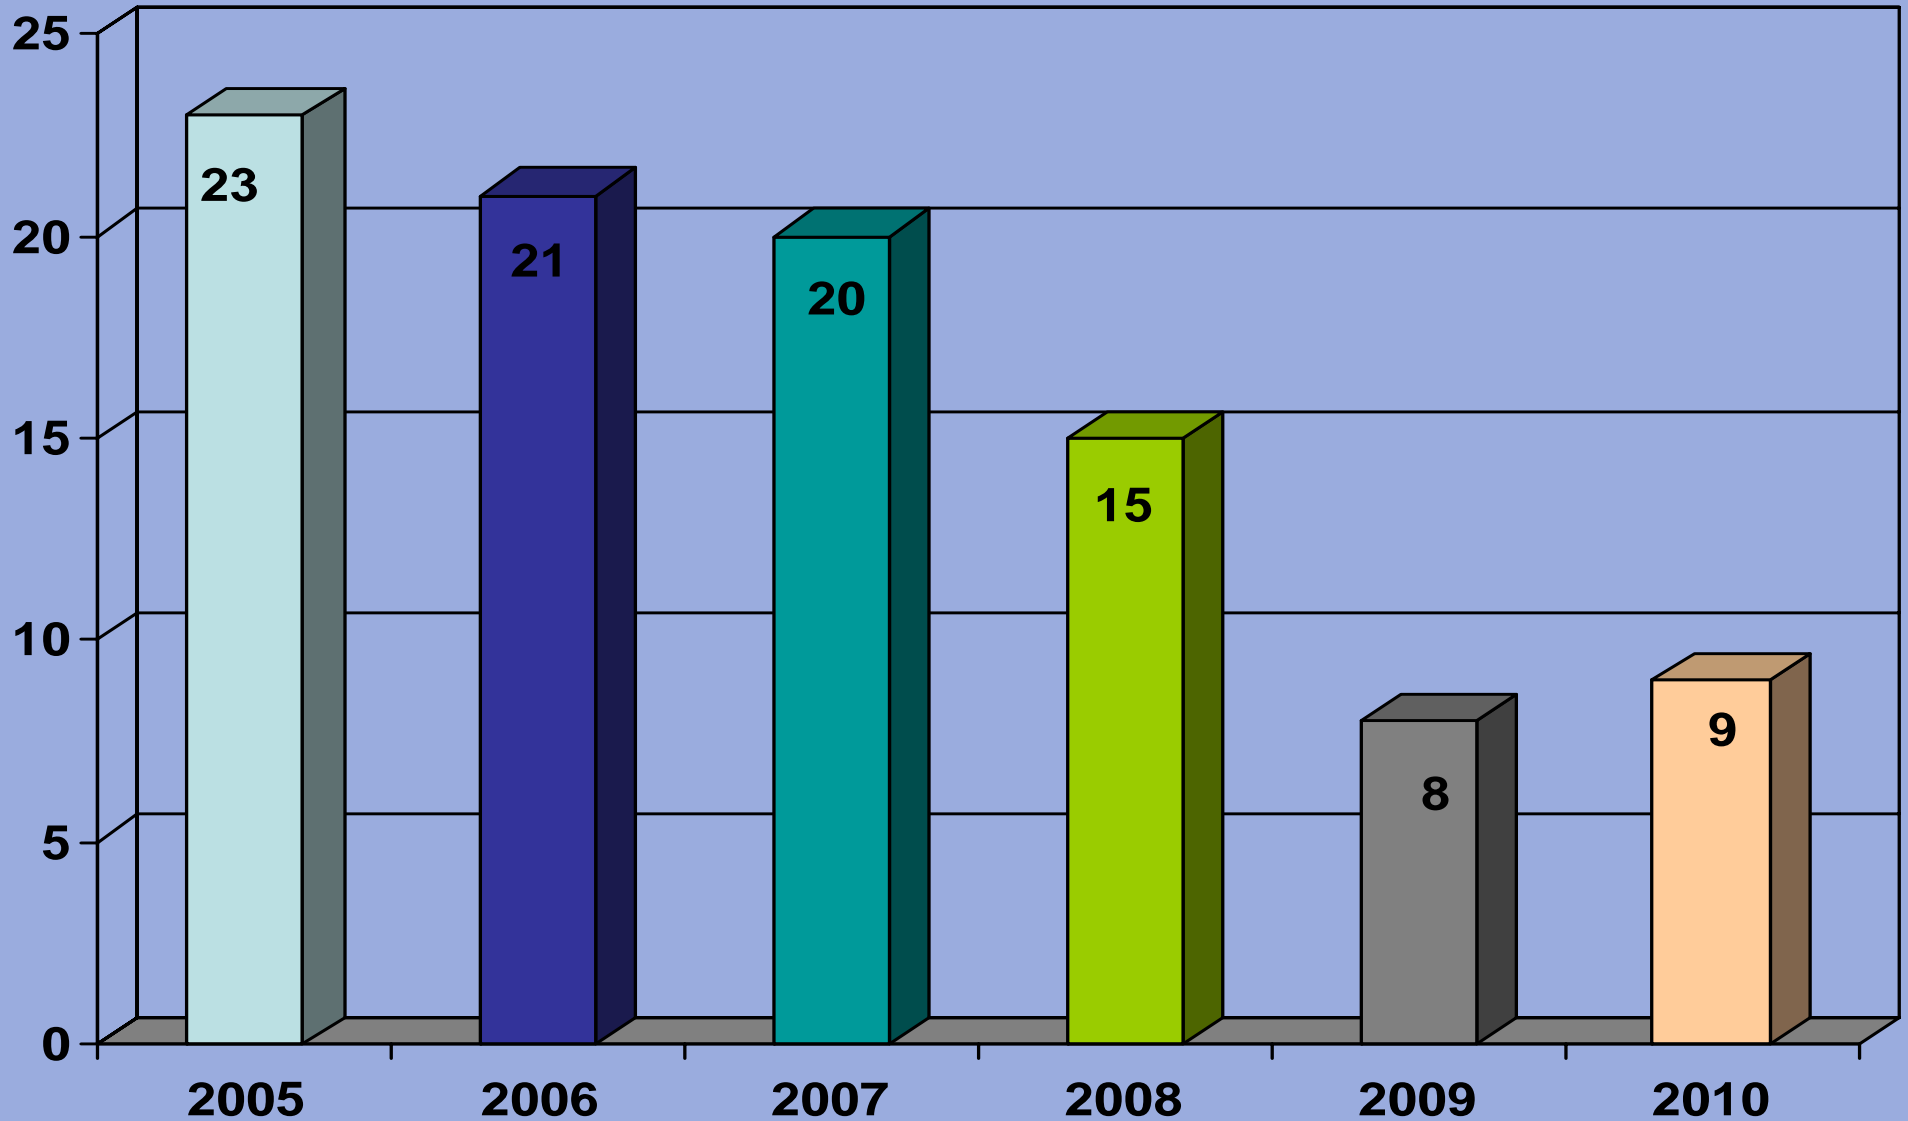

Redwood City 5-50 Units

Redwood City 5-50 Units Average Price/Unit

Redwood City 5-50 Units Average Price/SF

Redwood City 5-50 Units Annual Sales

Redwood City 5-50 Units CAP Rate

Redwood City 5-50 Units GRM

Redwood City 5-50 Units

Average Price/ Unit **Average Price/ SF**

Redwood City 5-50 Units

CAP Rate **GRM**