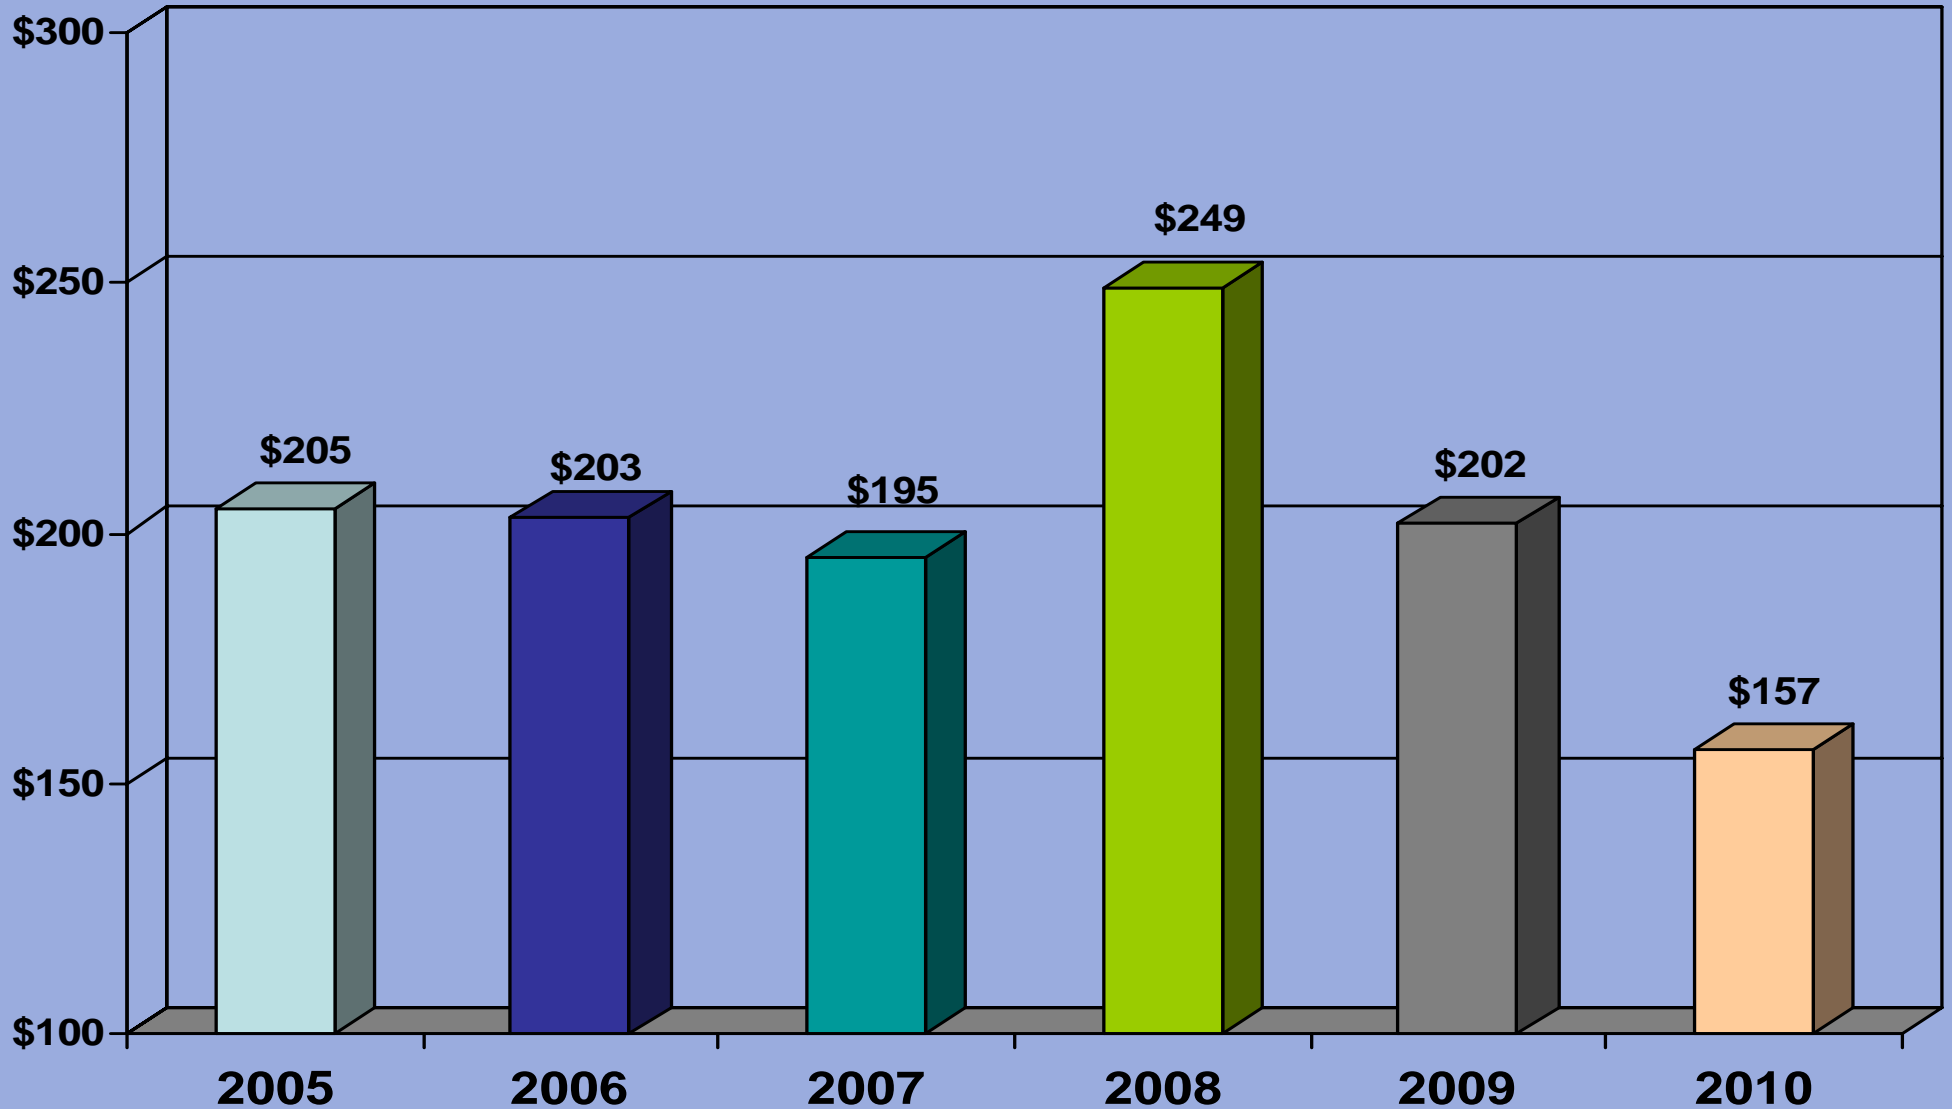

Redwood City 5-50 Units

Redwood City 5-50 Units Average Price/Unit

Redwood City 5-50 Units Average Price/SF

Redwood City 5-50 Units Annual Sales

Redwood City 5-50 Units CAP Rate

Redwood City 5-50 Units GRM

Redwood City 5-50 Units

Average Price/ Unit **Average Price/ SF**

Redwood City 5-50 Units

CAP Rate **GRM**