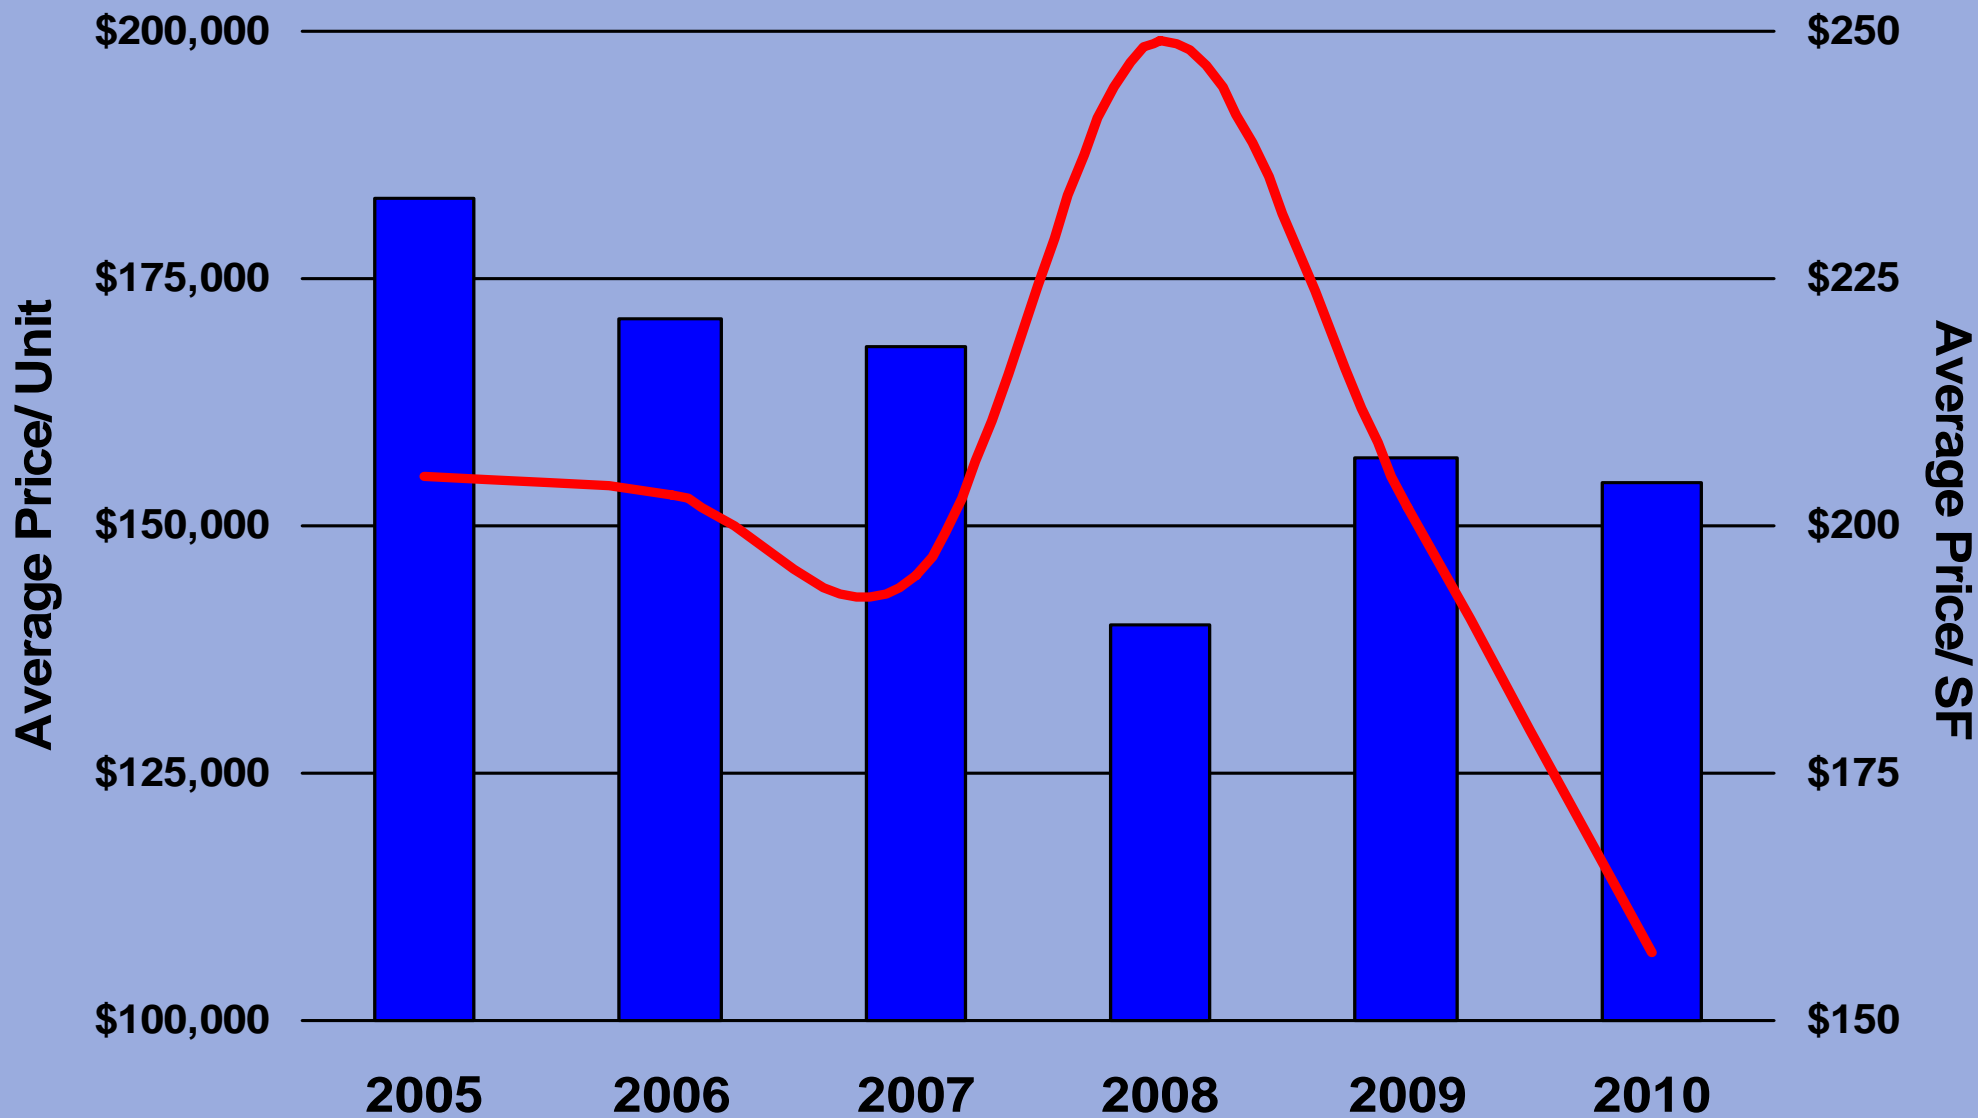

Redwood City 5-50 Units

Redwood City 5-50 Units Average Price/Unit

Redwood City 5-50 Units Average Price/SF

Redwood City 5-50 Units Annual Sales

Redwood City 5-50 Units CAP Rate

Redwood City 5-50 Units GRM

Redwood City 5-50 Units

Average Price/ Unit **Average Price/ SF**

Redwood City 5-50 Units

CAP Rate **GRM**