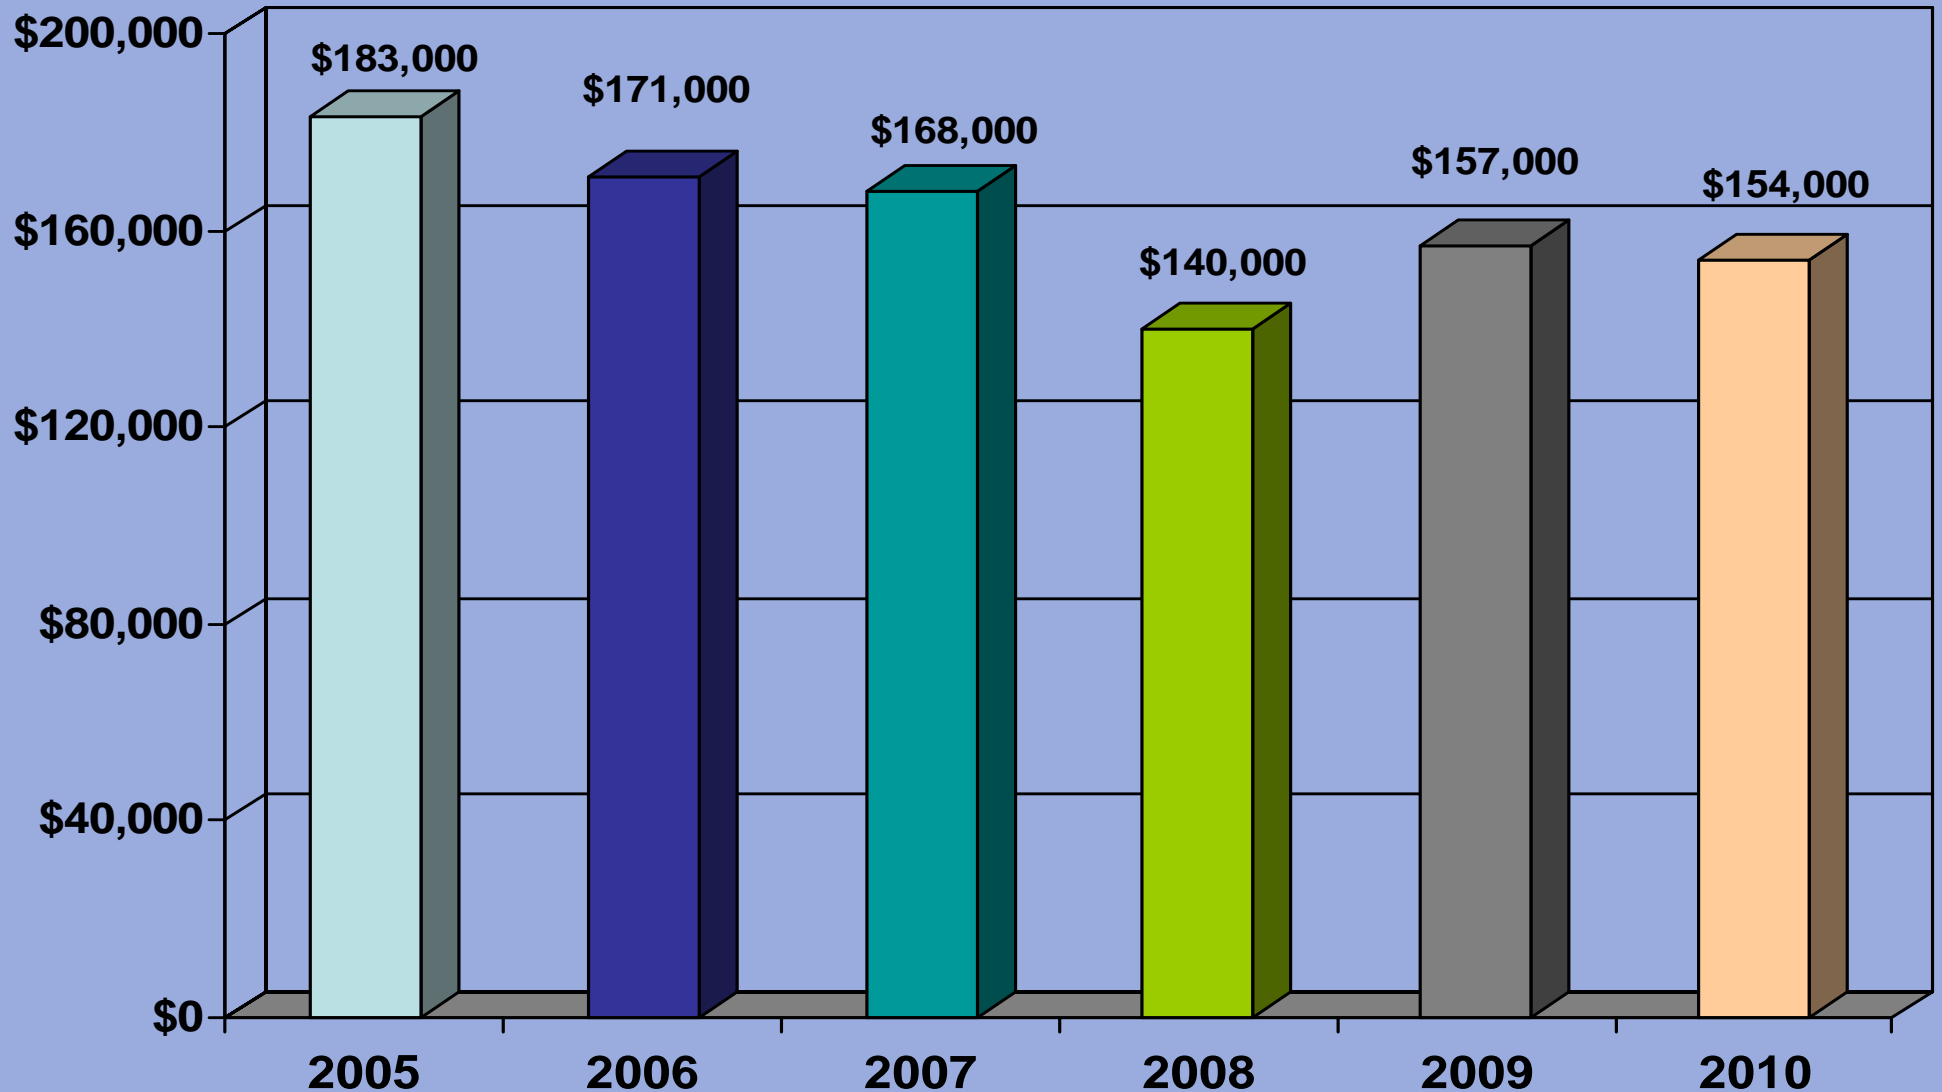

Redwood City 5-50 Units

Redwood City 5-50 Units Average Price/Unit

Redwood City 5-50 Units Average Price/SF

Redwood City 5-50 Units Annual Sales

Redwood City 5-50 Units CAP Rate

Redwood City 5-50 Units GRM

Redwood City 5-50 Units

Average Price/ Unit **Average Price/ SF**

Redwood City 5-50 Units

CAP Rate **GRM**