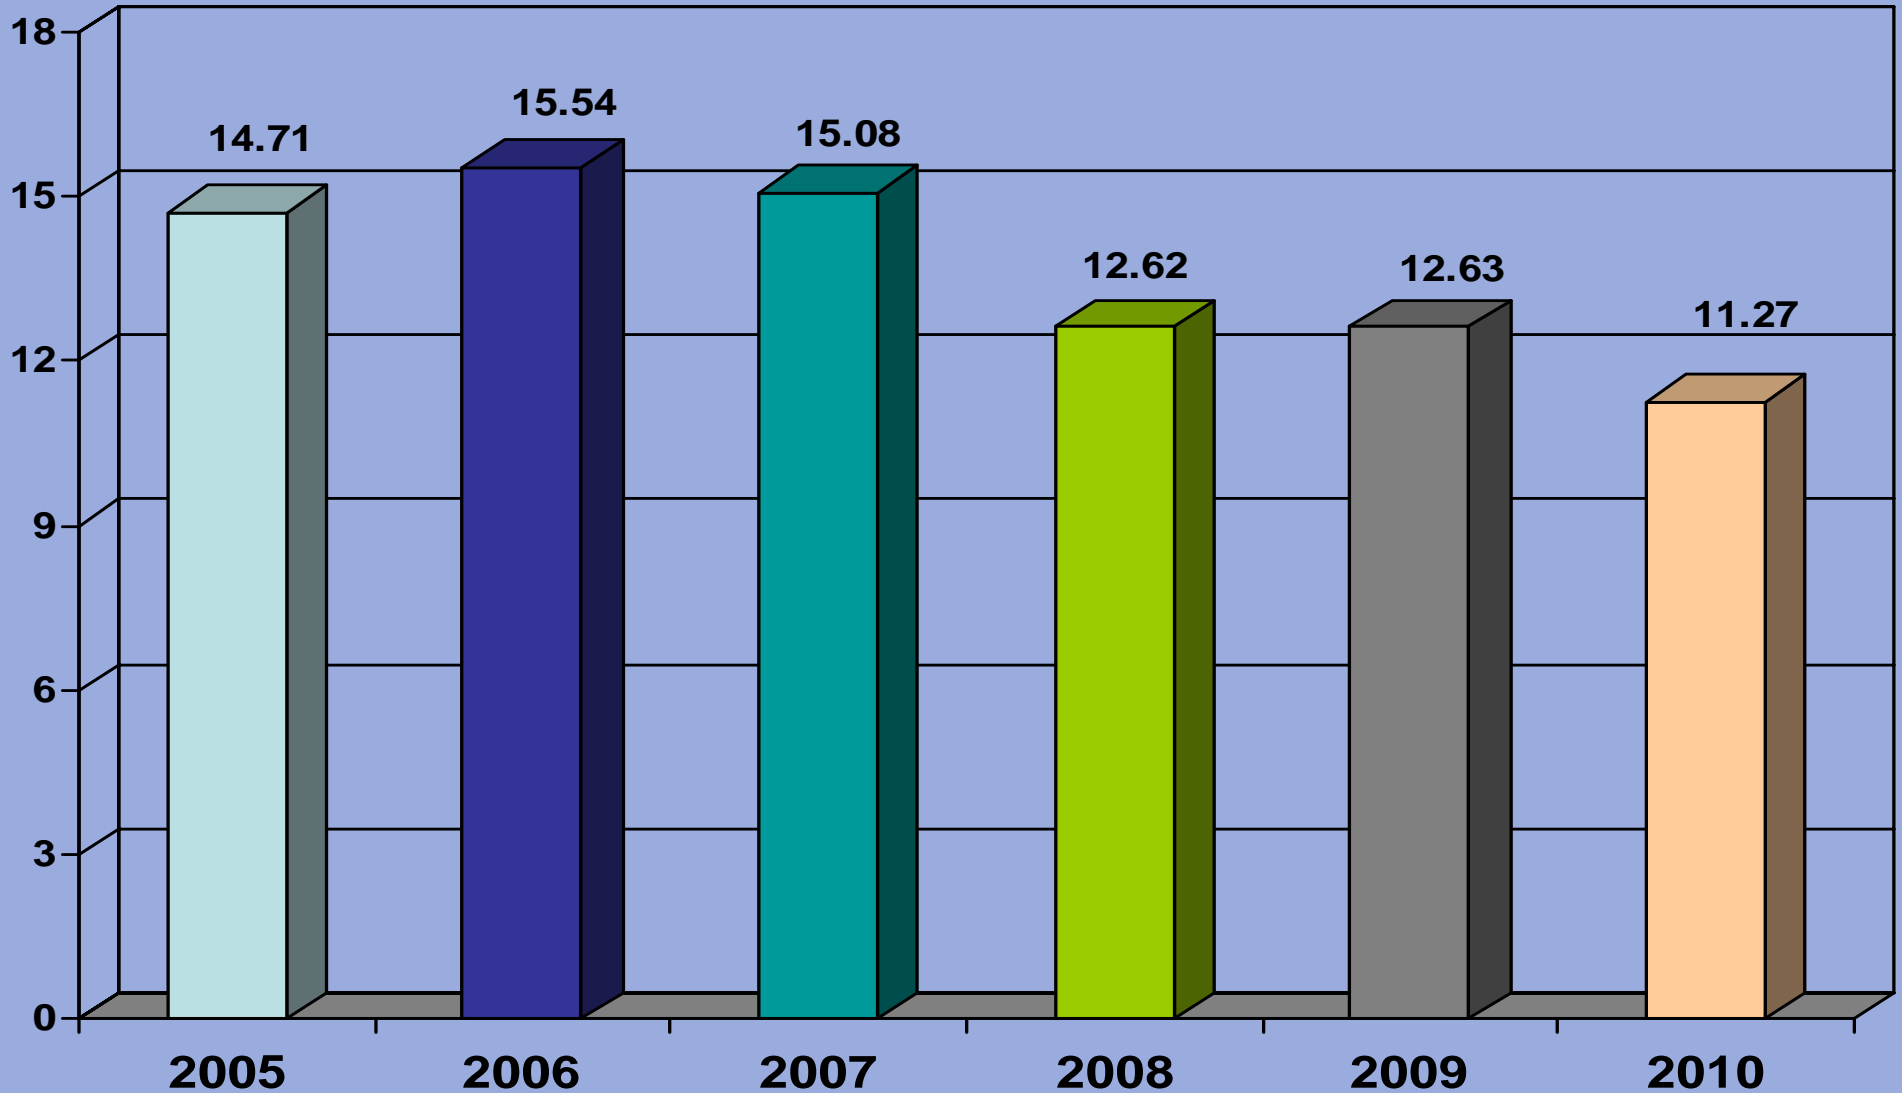

Redwood City 5-50 Units

Redwood City 5-50 Units Average Price/Unit

Redwood City 5-50 Units Average Price/SF

Redwood City 5-50 Units Annual Sales

Redwood City 5-50 Units CAP Rate

Redwood City 5-50 Units GRM

Redwood City 5-50 Units

Average Price/ Unit **Average Price/ SF**

Redwood City 5-50 Units

CAP Rate **GRM**