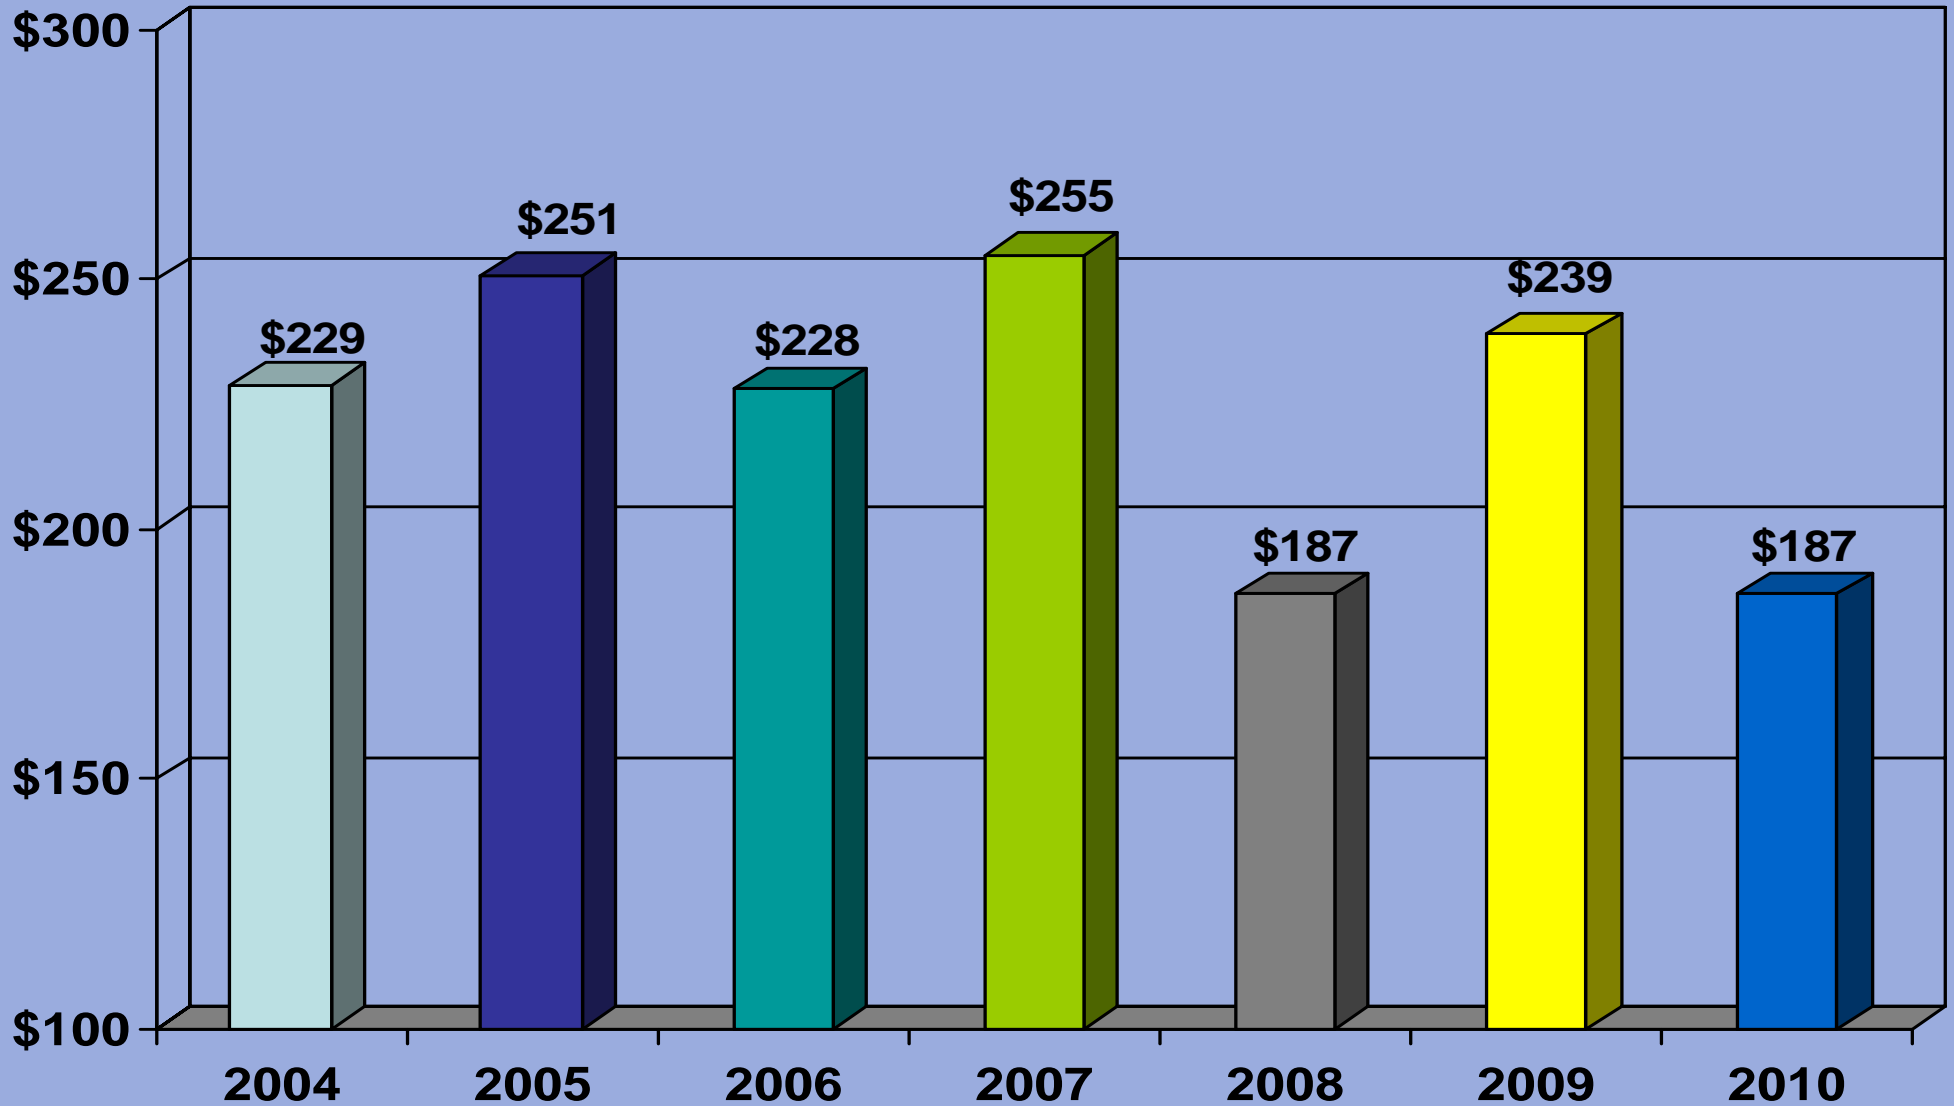

San Mateo 5-50 Units

San Mateo City 5-50 Units Average Price/Unit

San Mateo 5-50 Units Average Price/SF

San Mateo 5-50 Units Annual Sales

San Mateo 5-50 Units GRM

San Mateo 5-50 Units CAP Rate

San Mateo 5-50 Units