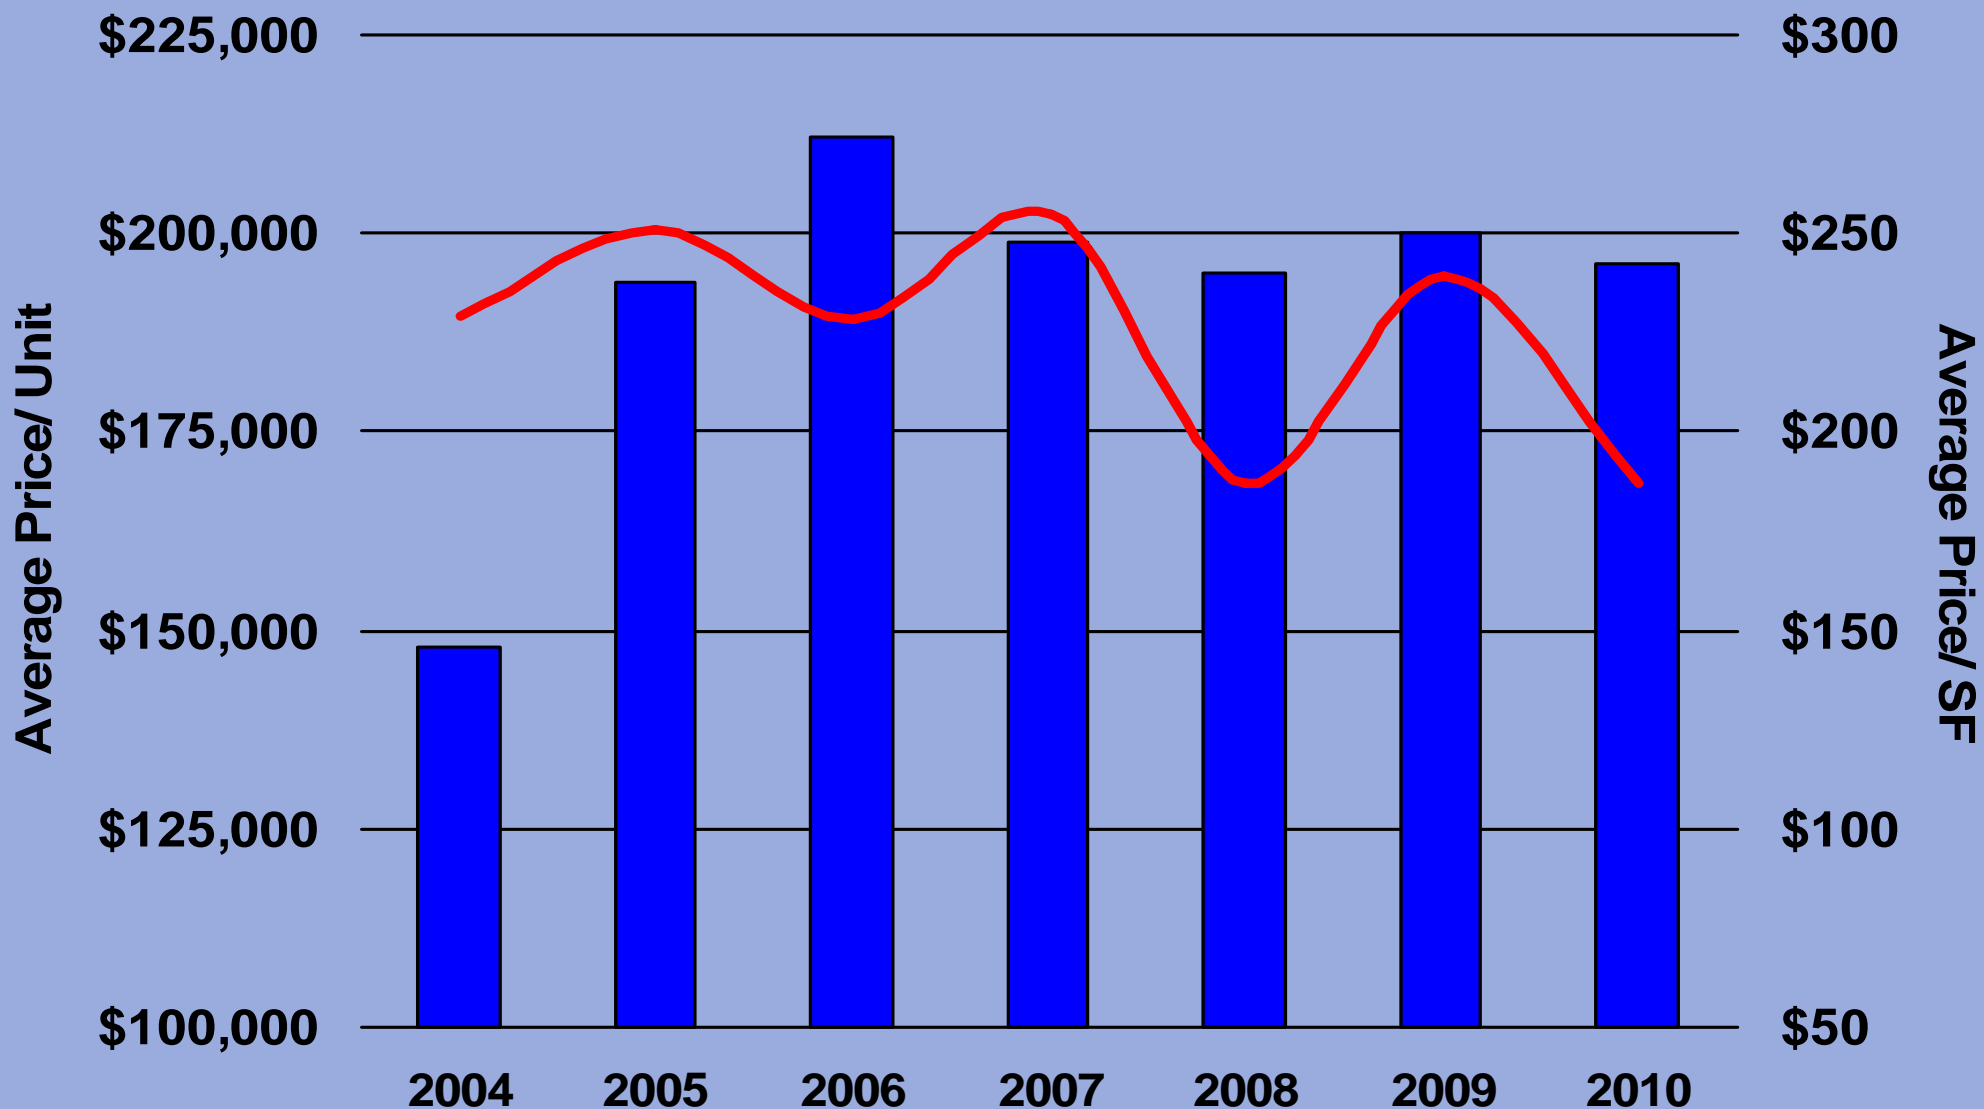

San Mateo 5-50 Units

Average Price/ Unit **Average Price/ SF**