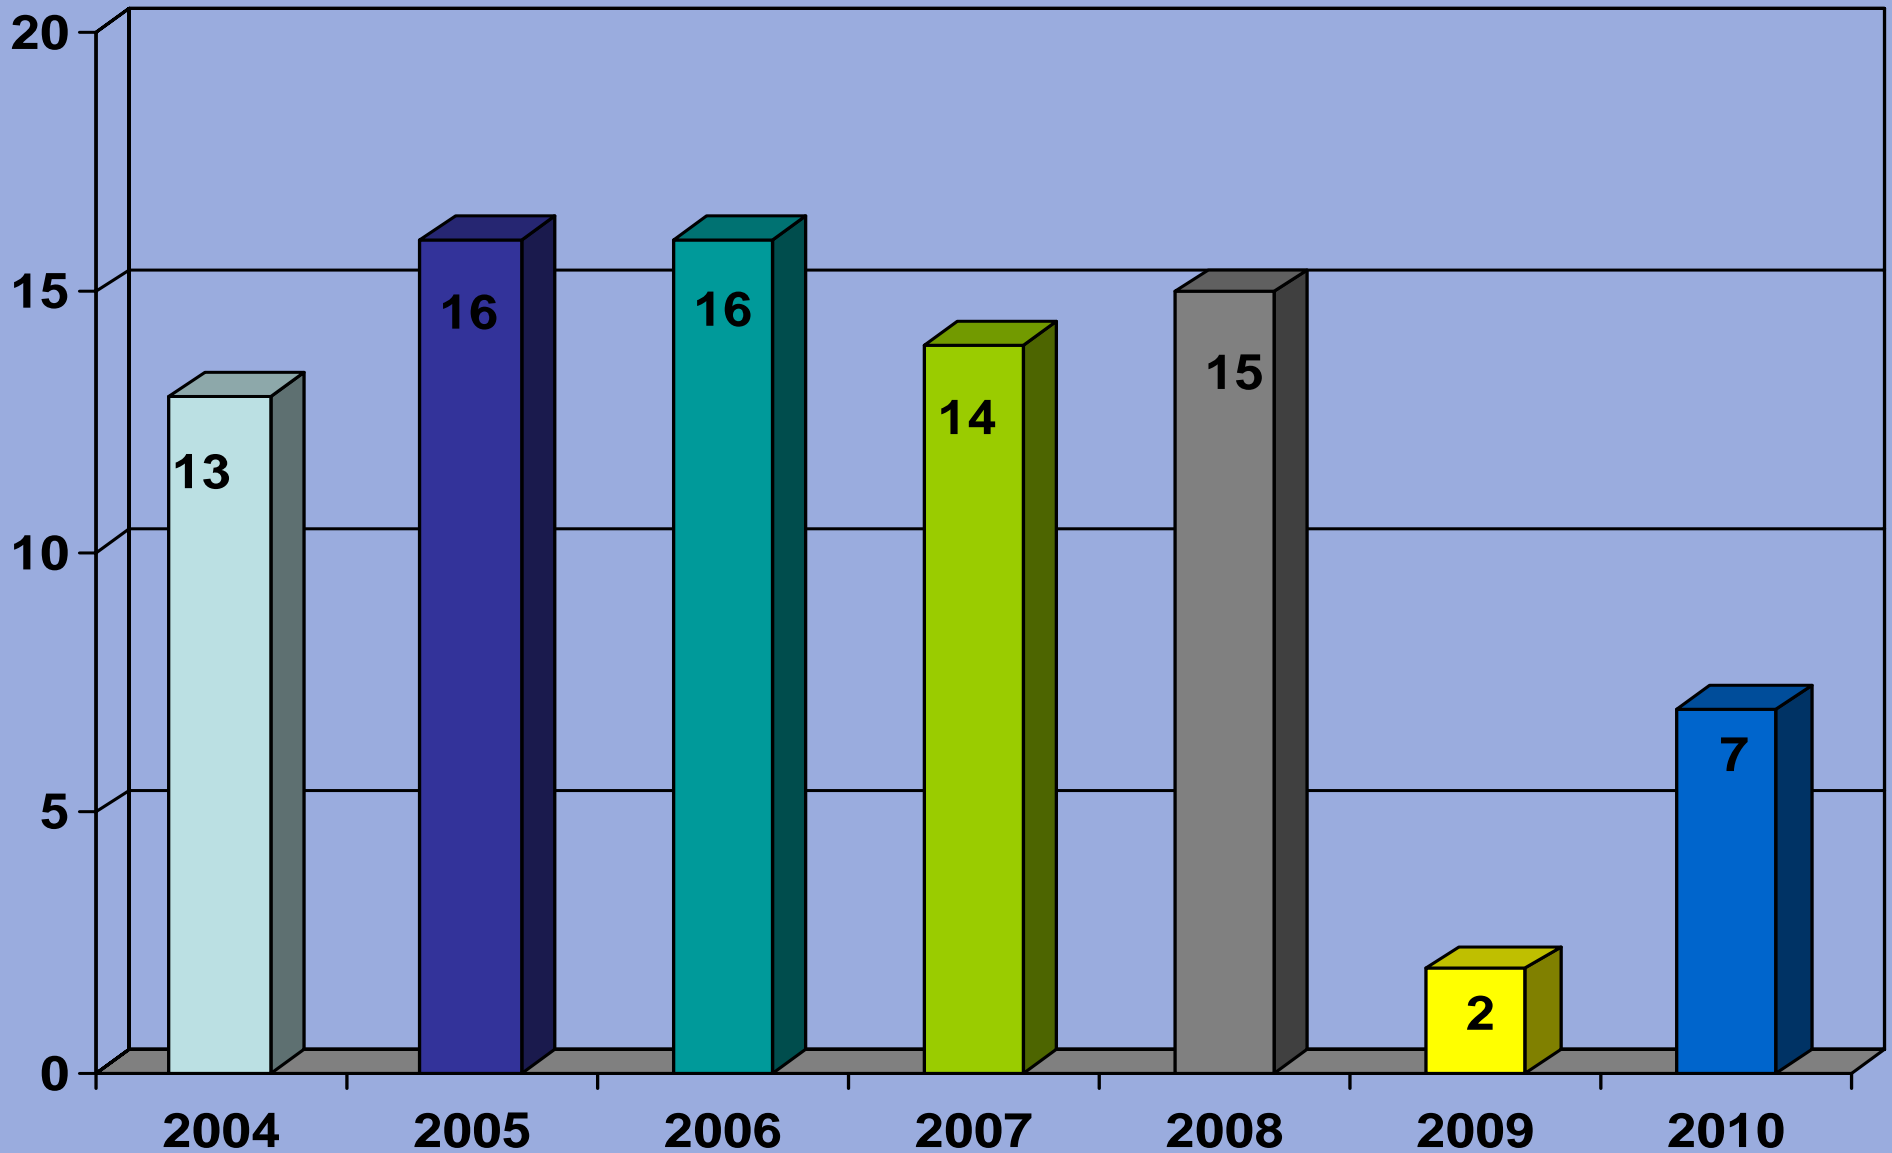

San Mateo 5-50 Units

San Mateo City 5-50 Units Average Price/Unit

San Mateo 5-50 Units Average Price/SF

San Mateo 5-50 Units Annual Sales

San Mateo 5-50 Units GRM

San Mateo 5-50 Units CAP Rate

San Mateo 5-50 Units