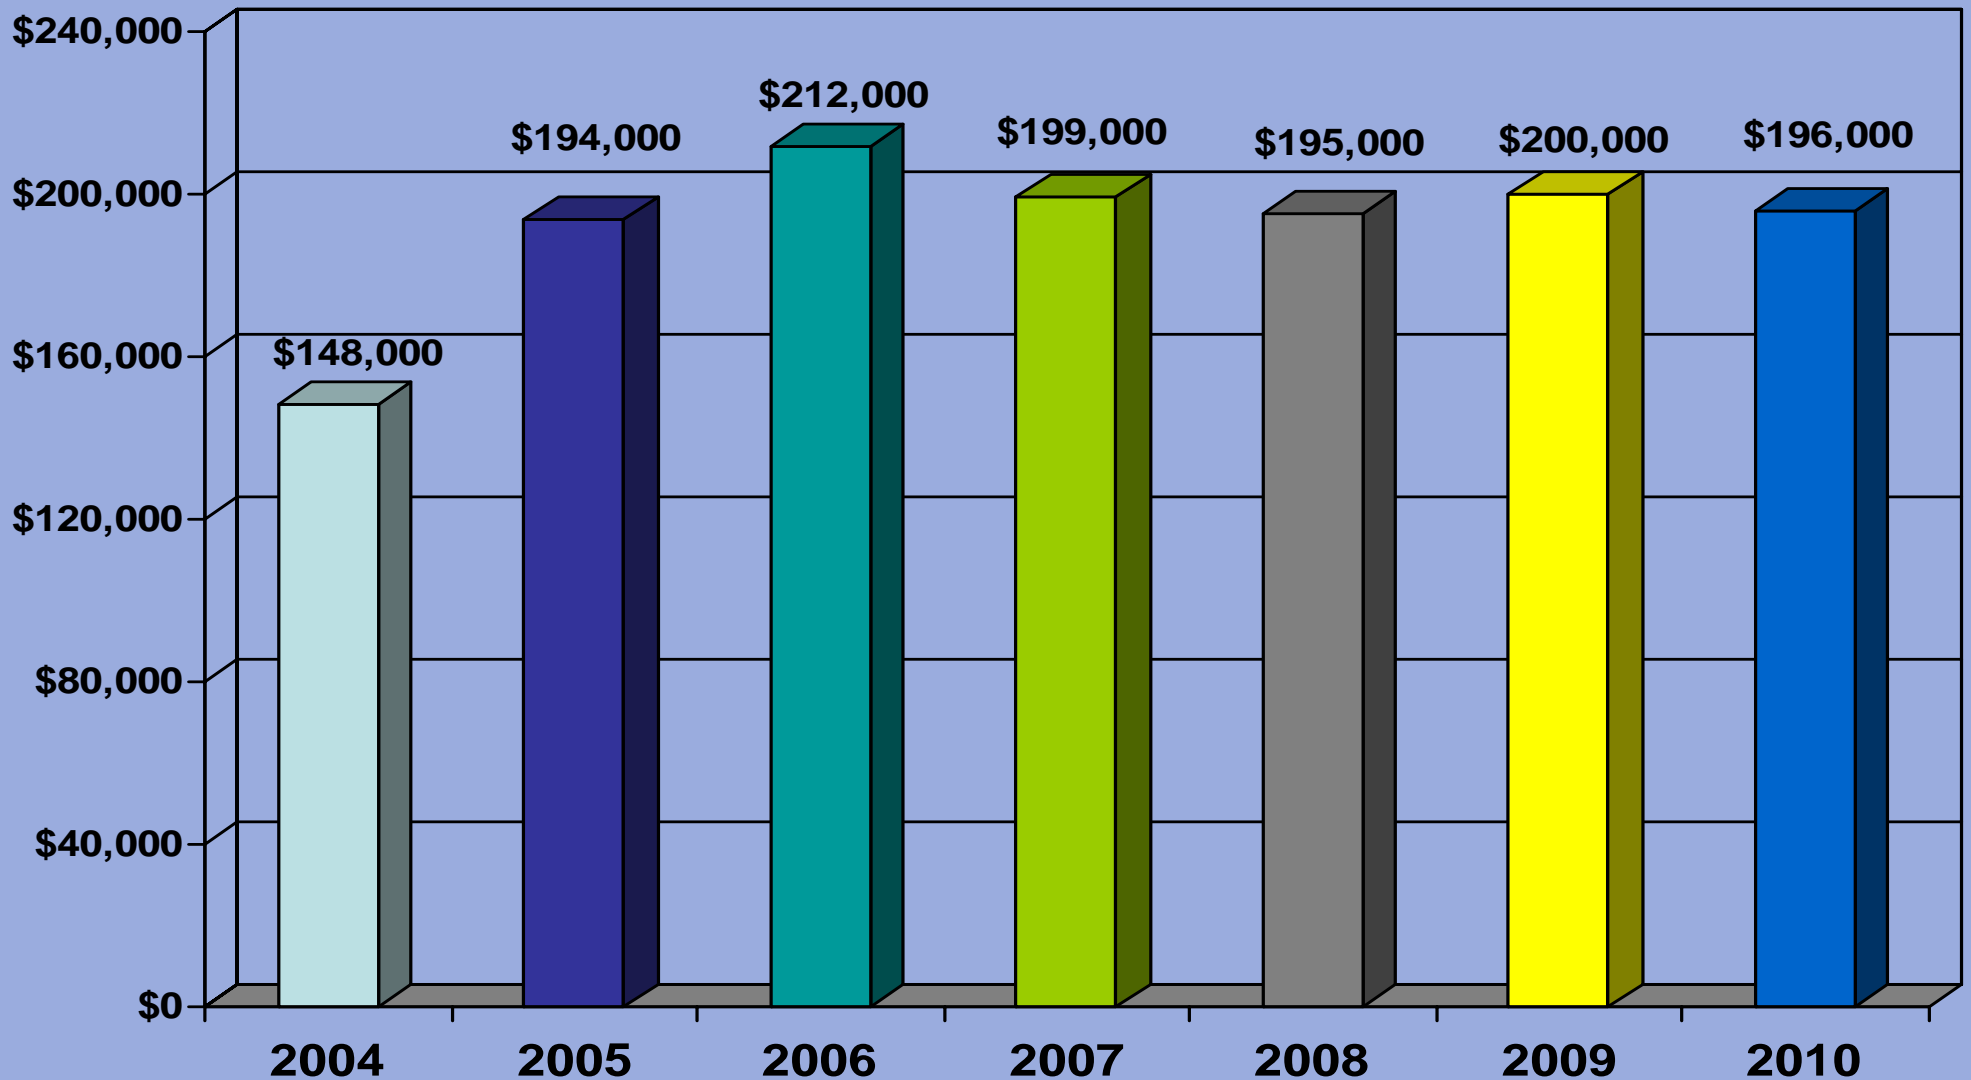

San Mateo 5-50 Units

San Mateo City 5-50 Units Average Price/Unit

San Mateo 5-50 Units Average Price/SF

San Mateo 5-50 Units Annual Sales

San Mateo 5-50 Units GRM

San Mateo 5-50 Units CAP Rate

San Mateo 5-50 Units