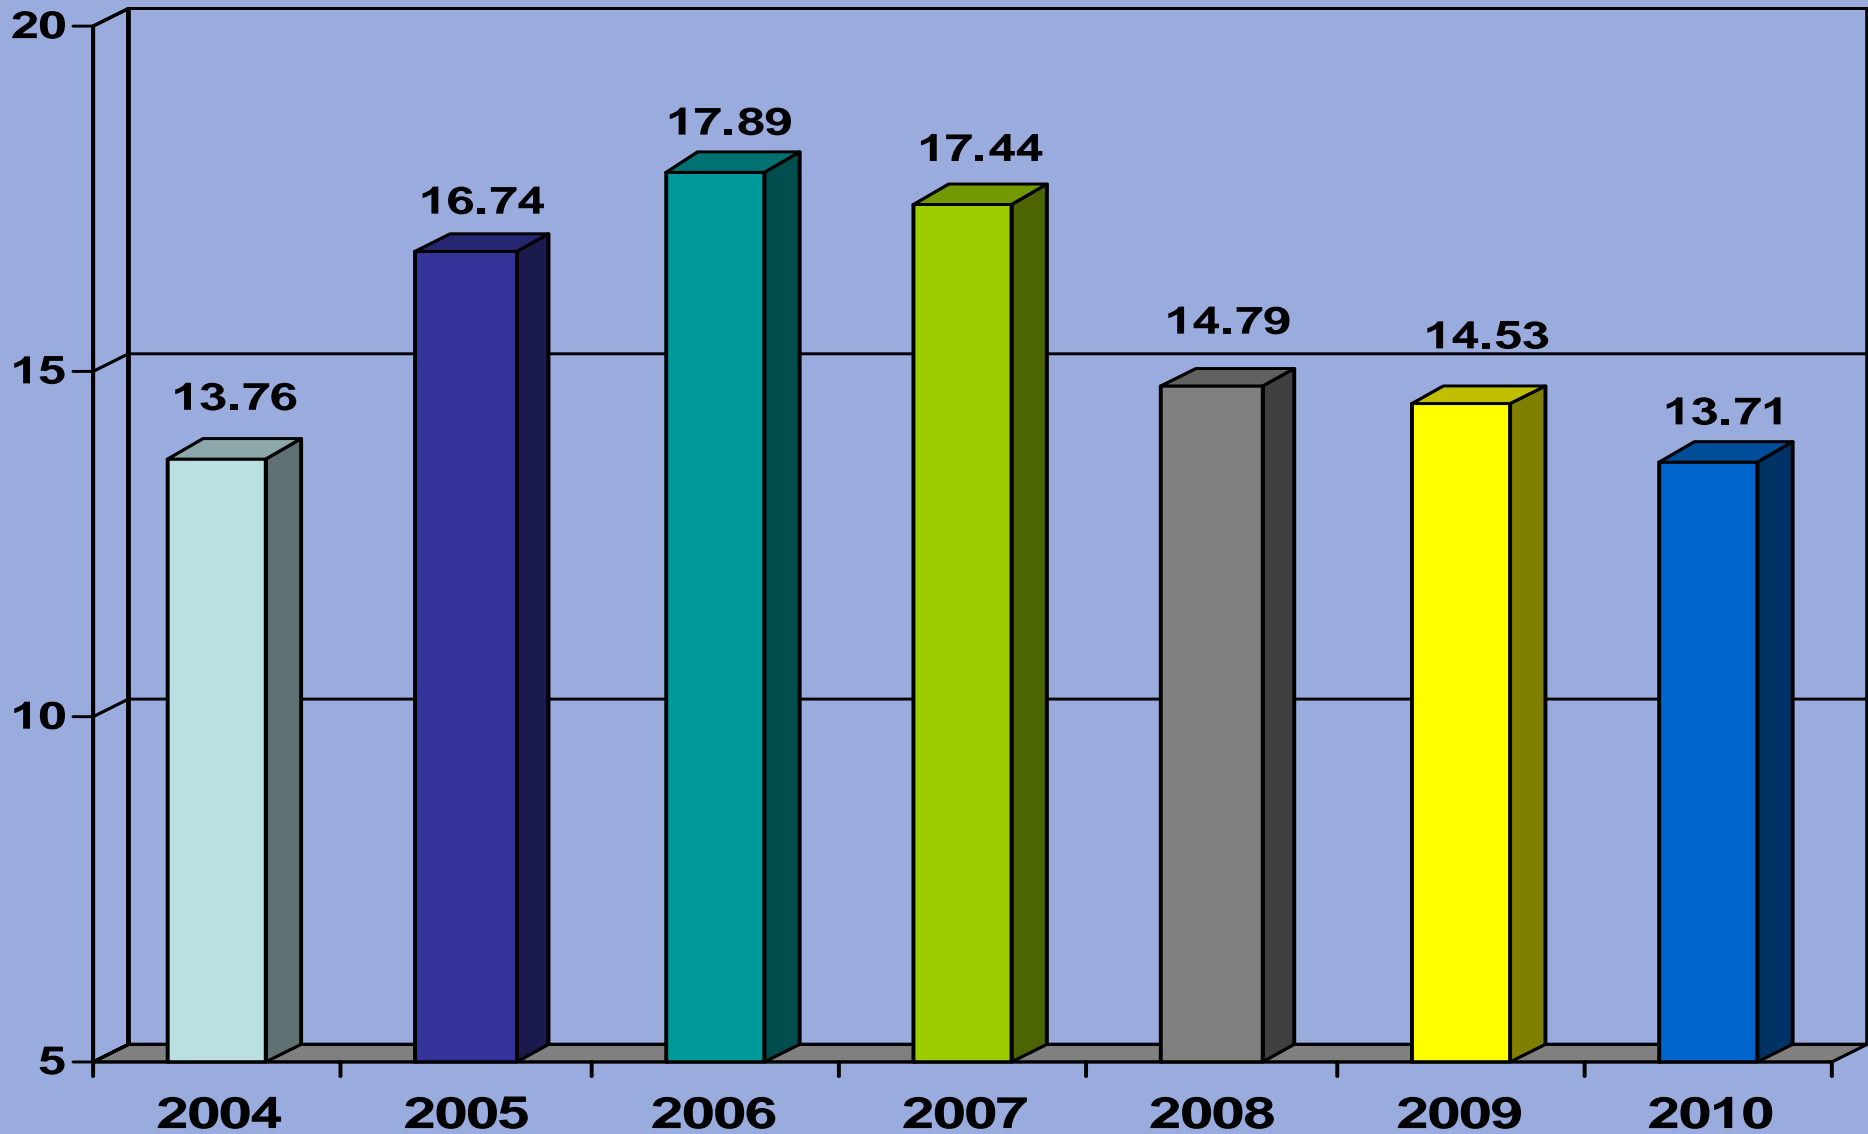

San Mateo 5-50 Units

San Mateo City 5-50 Units Average Price/Unit

San Mateo 5-50 Units Average Price/SF

San Mateo 5-50 Units Annual Sales

San Mateo 5-50 Units GRM

San Mateo 5-50 Units CAP Rate

San Mateo 5-50 Units