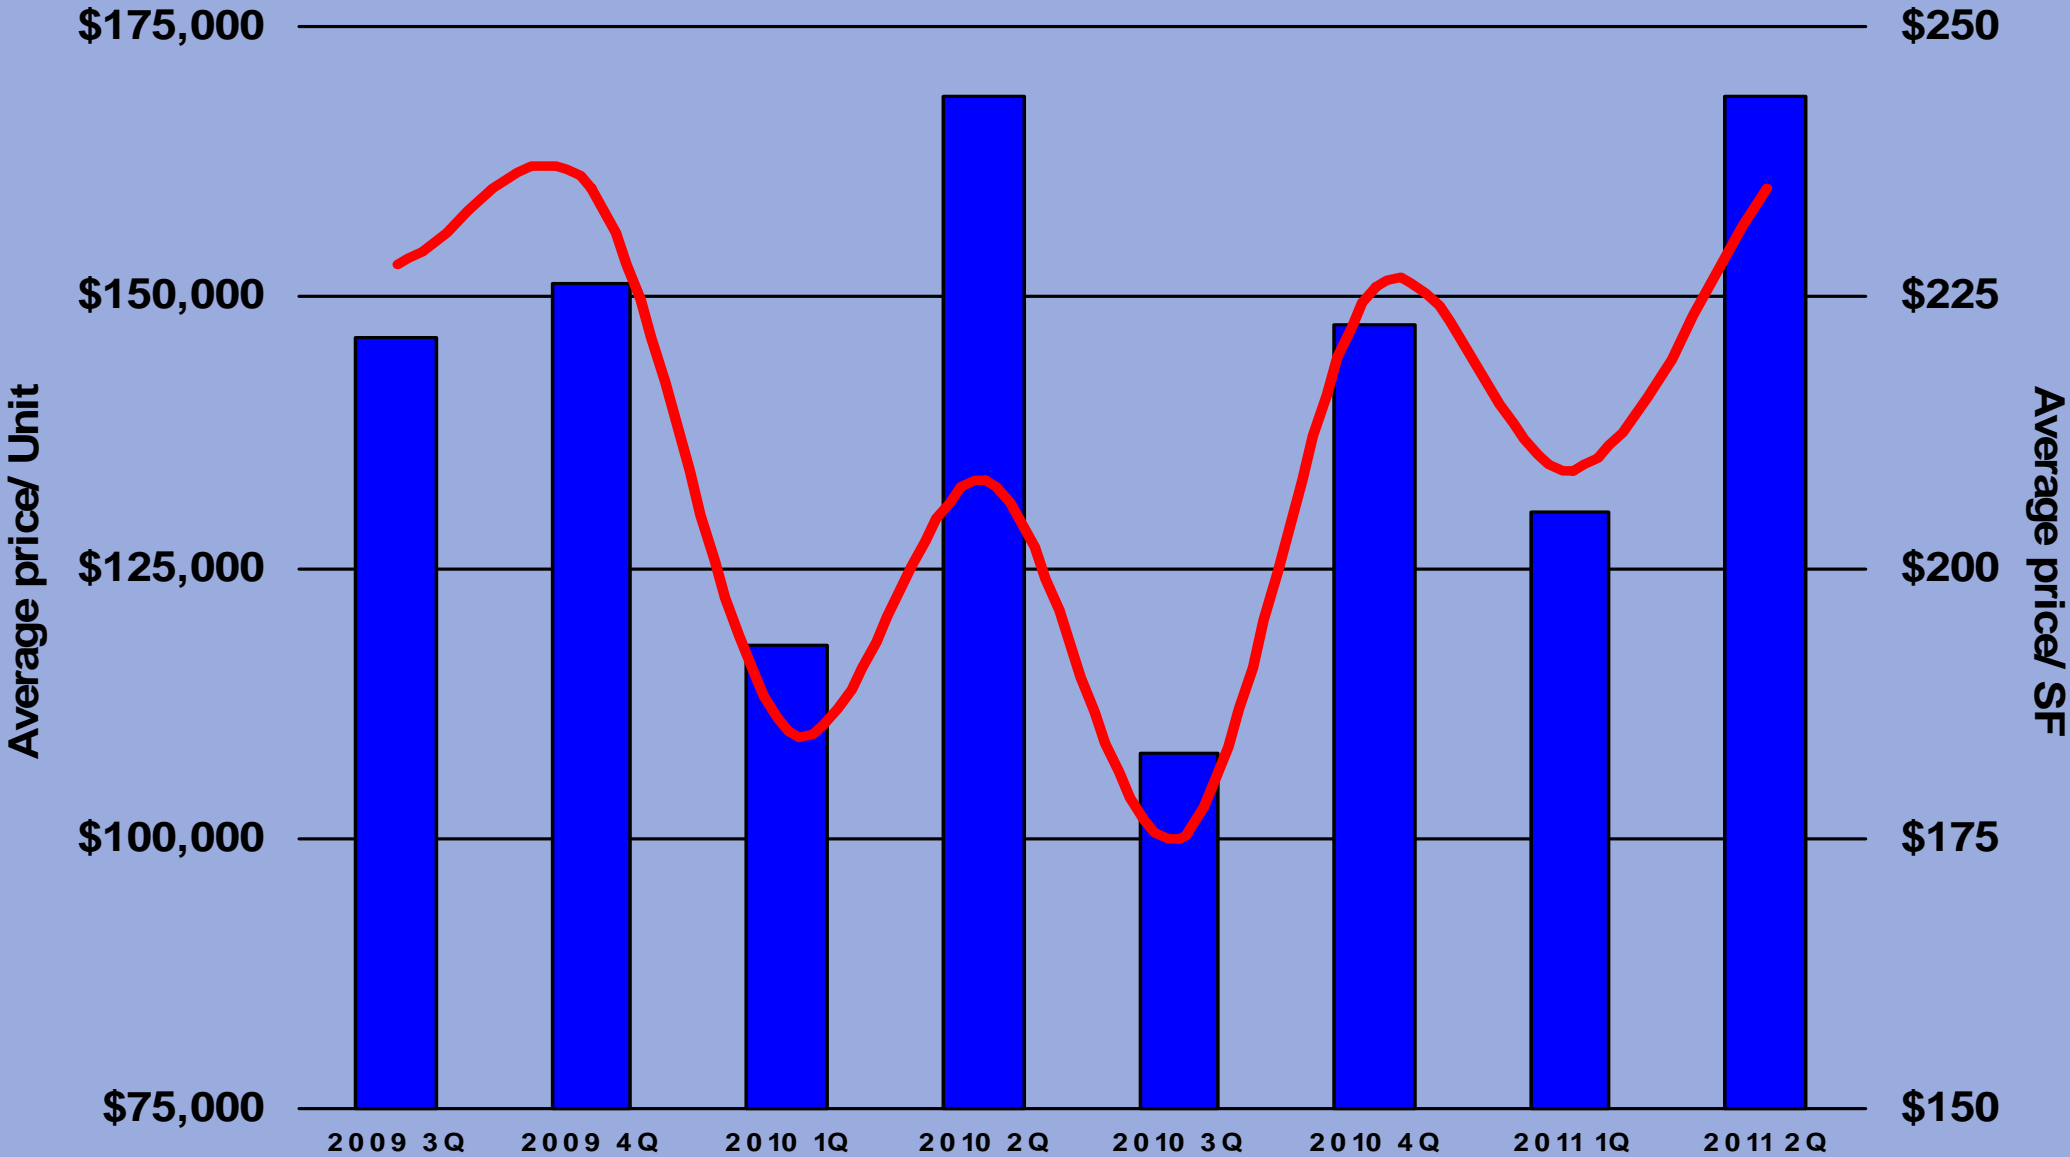

Commercial Santa Clara County Quarterly Report

Santa Clara County 5-50 Units

Average price/ Unit **Average price/ SF**

Santa Clara County 5-50 Units

CAP Rate **GRM**

Santa Clara County 5-50 Units

Sales