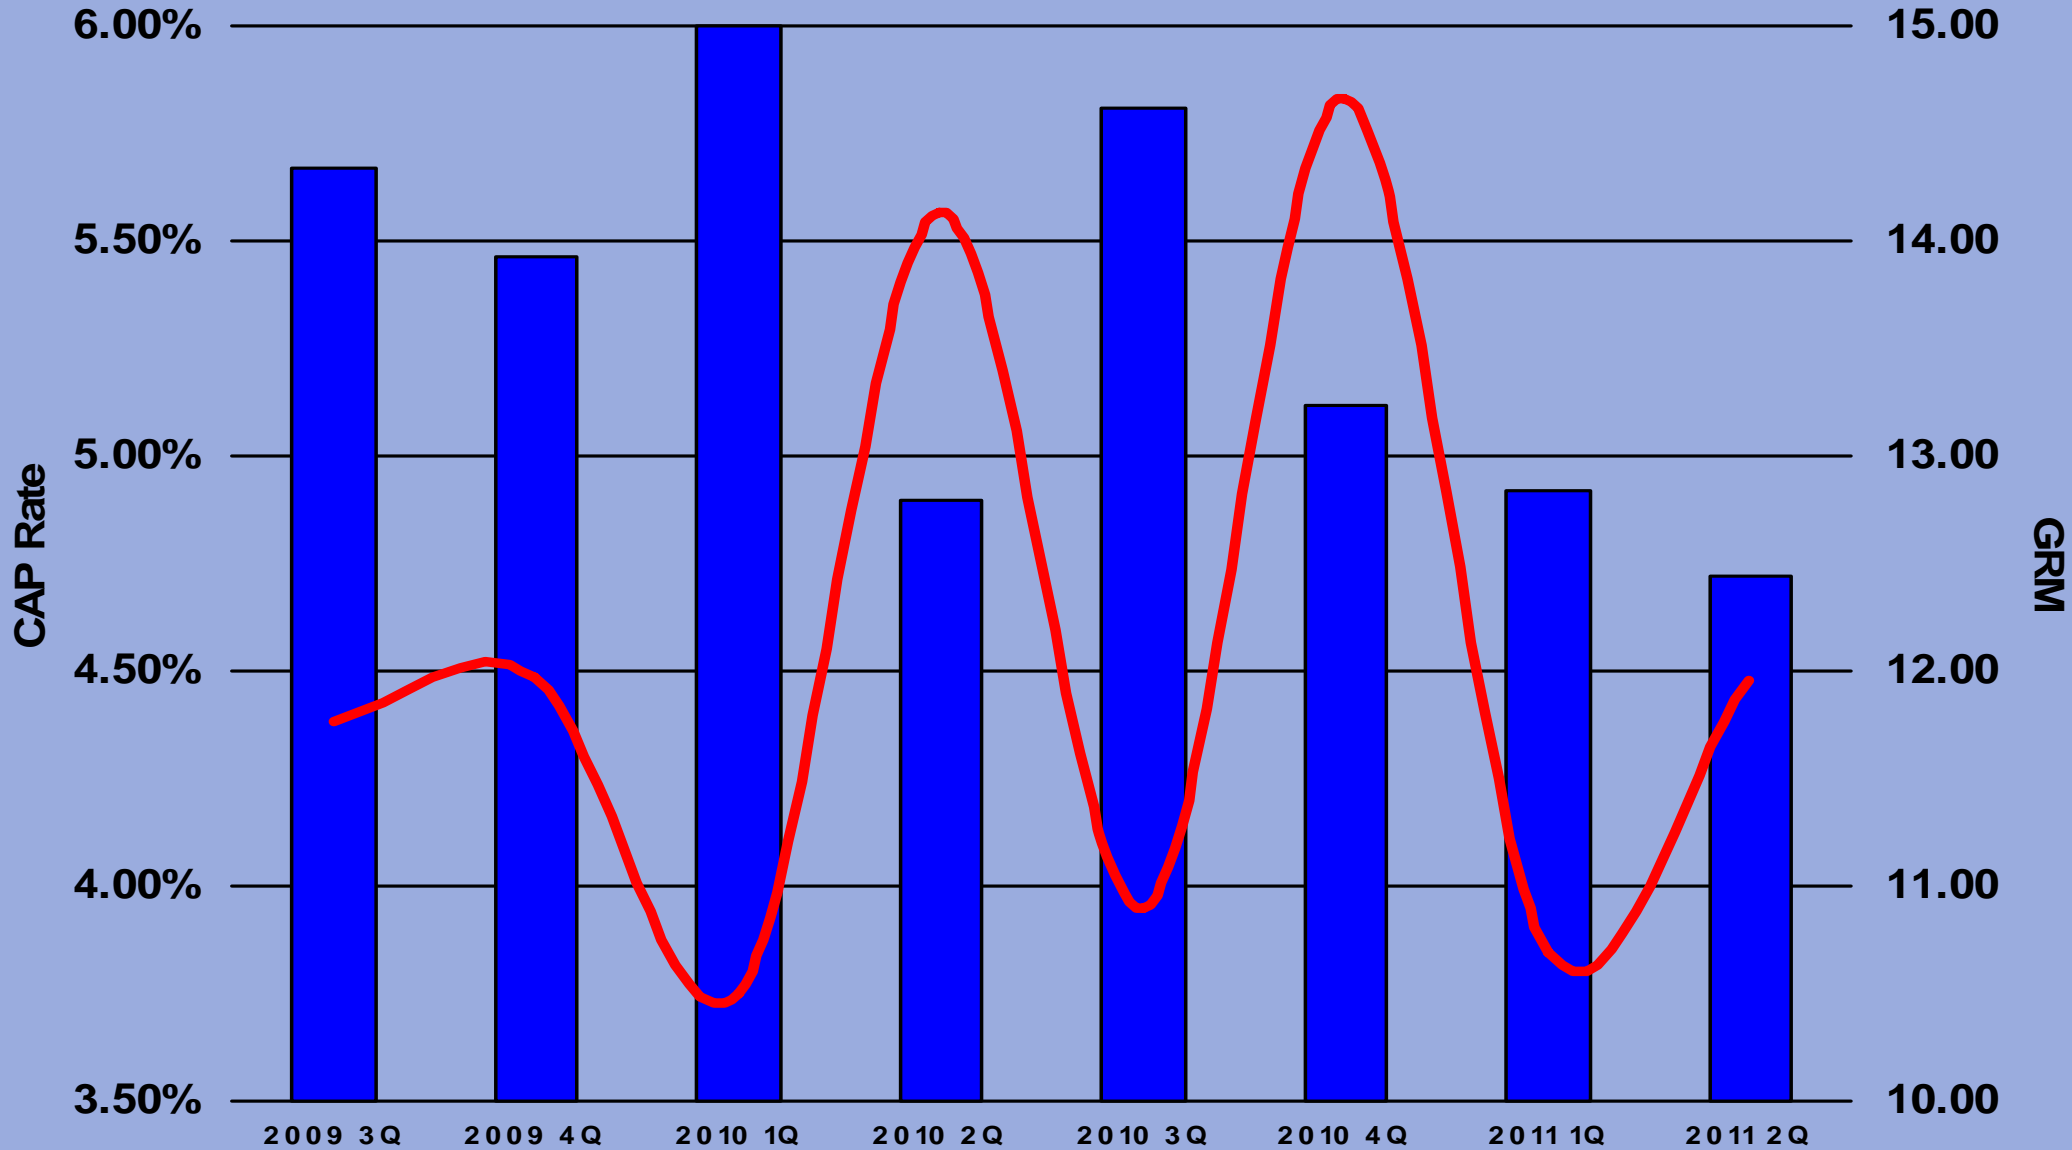

Commercial Santa Clara County Quarterly Report

Santa Clara County 5-50 Units

Average price/ Unit **Average price/ SF**

Santa Clara County 5-50 Units

CAP Rate **GRM**

Santa Clara County 5-50 Units

Sales