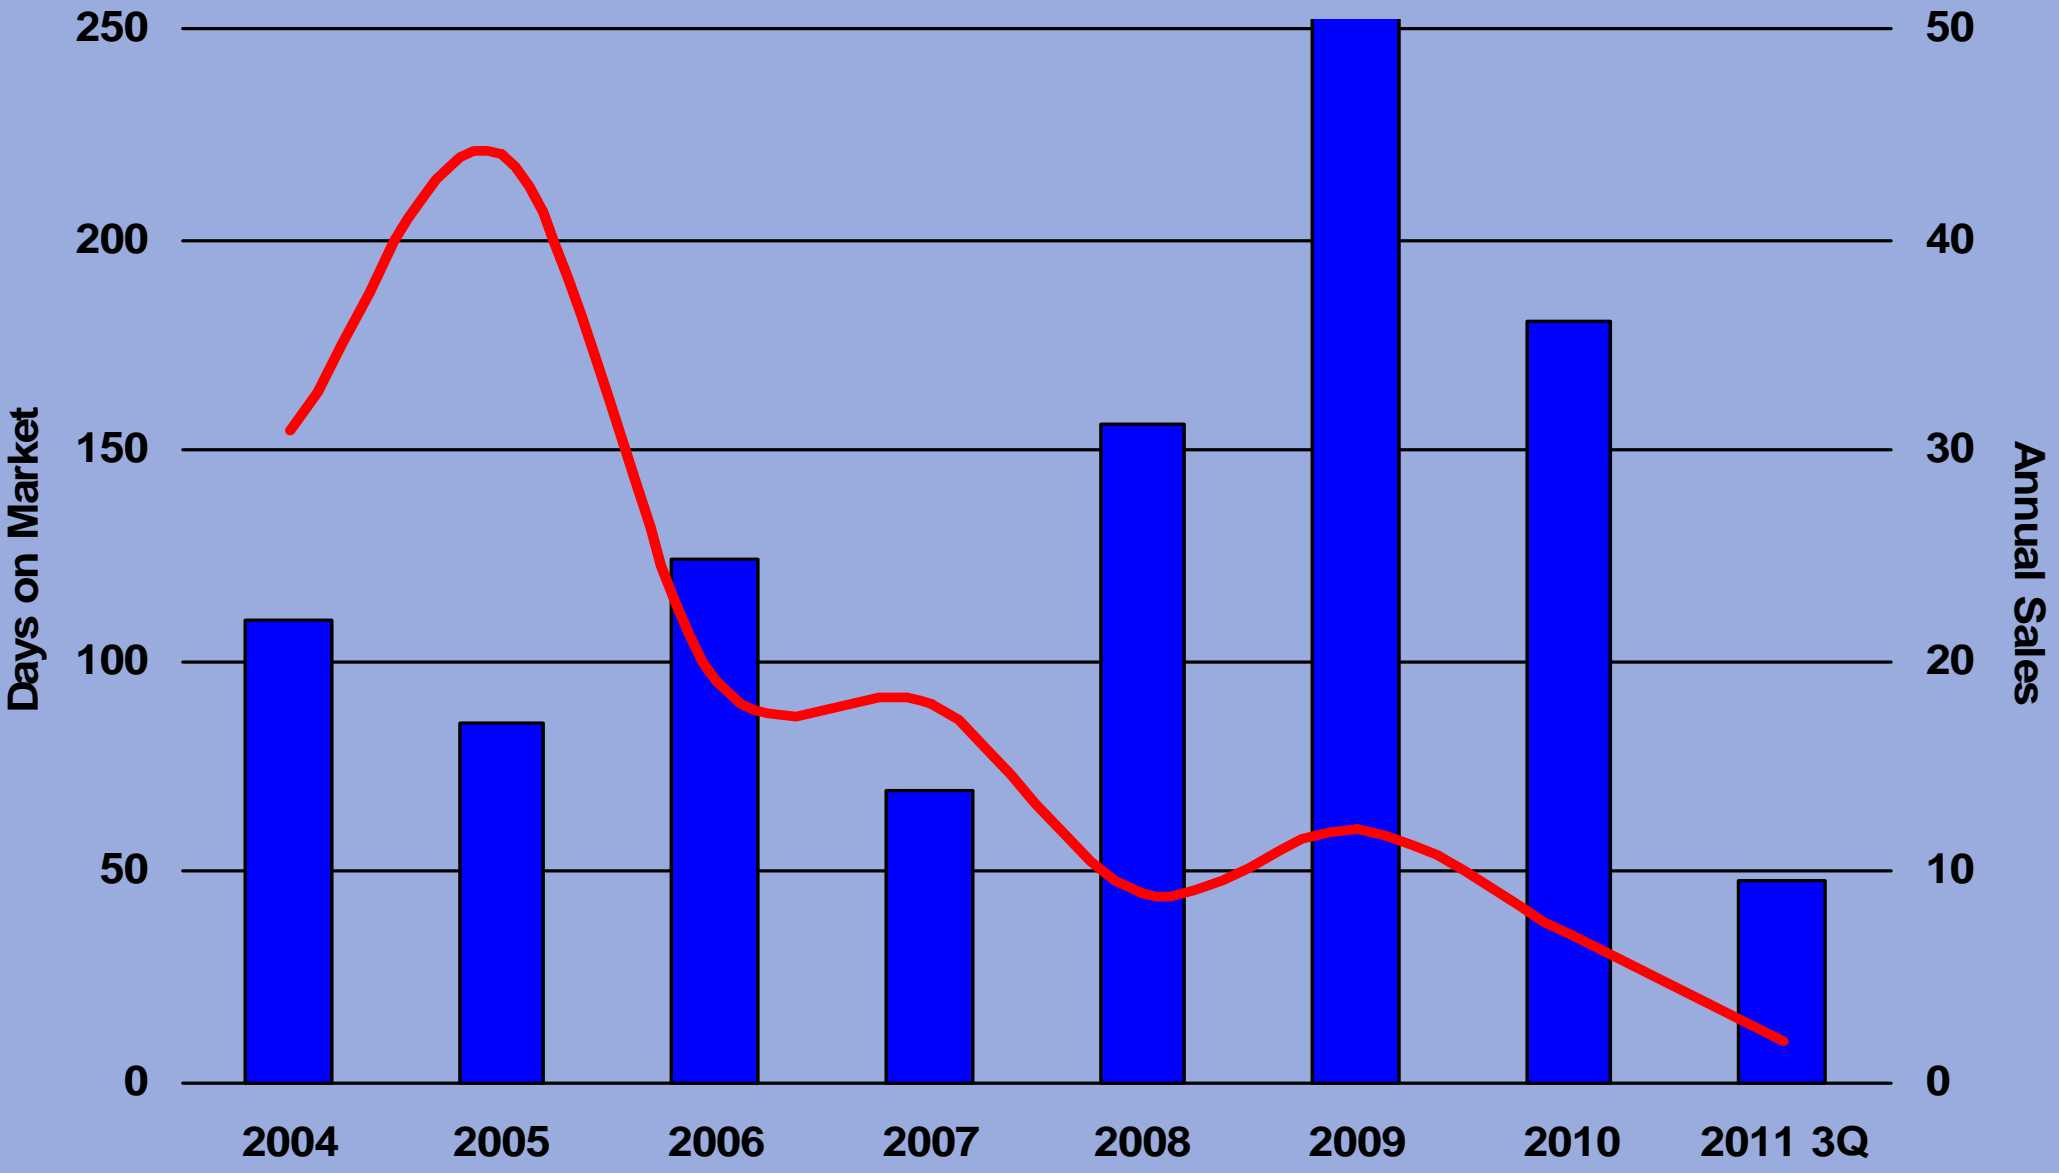

Downtown San Jose

5-50 Units

Downtown San Jose 5-50 Units Average Price/Unit

Downtown San Jose 5-50 Units Average Price/SF

Downtown San Jose 5+ Units Days on Market

Downtown San Jose 5-50 Units Annual Sales

Downtown San Jose 5-50 Units Average Cap Rate

Downtown San Jose 5-50 Units Average GRM

Downtown San Jose 5-50 Units

Days on Market **Annual Sales**

Downtown San Jose 5-50 Units

CAP Rate **GRM**

Downtown San Jose 5-50 Units