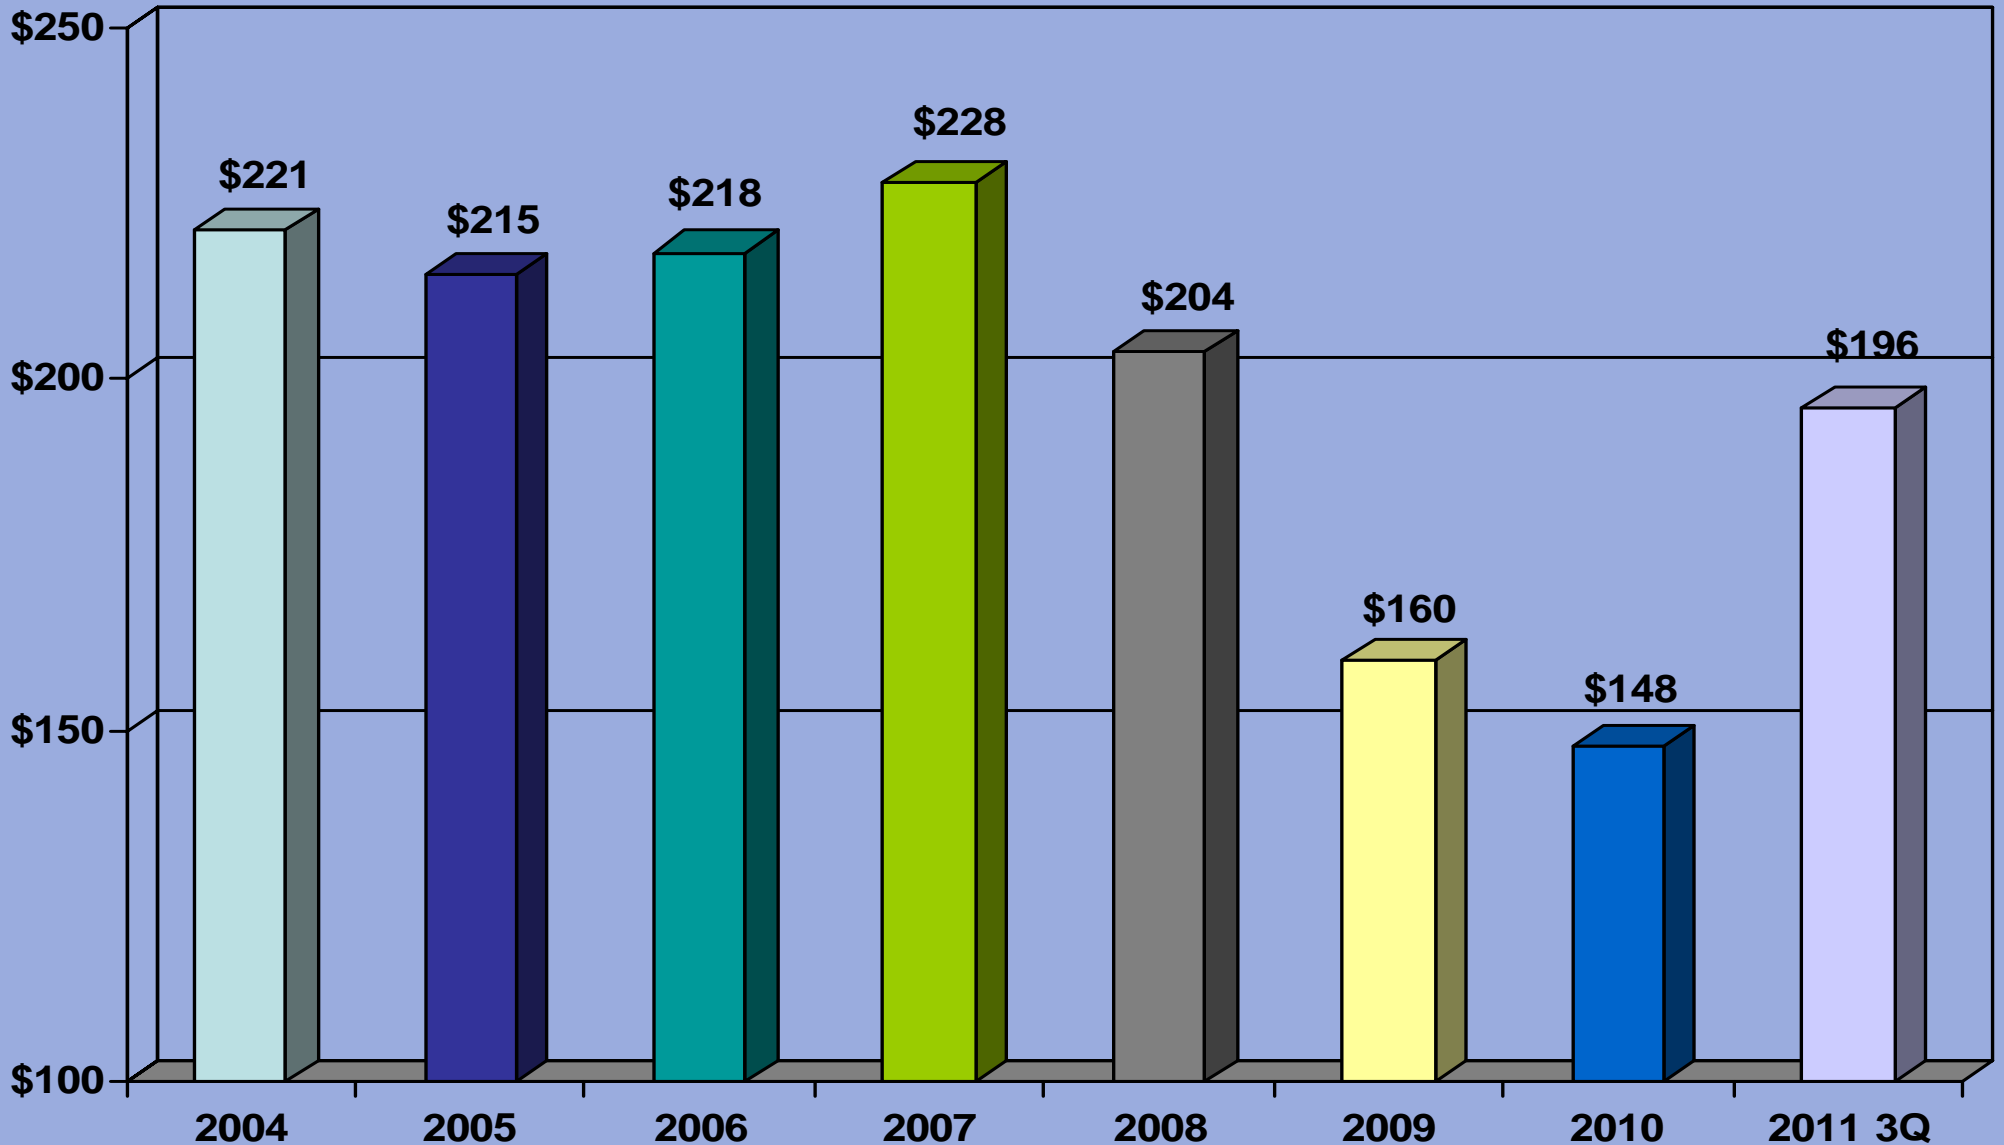

Downtown San Jose

5-50 Units

Downtown San Jose 5-50 Units Average Price/Unit

Downtown San Jose 5-50 Units Average Price/SF

Downtown San Jose 5+ Units Days on Market

Downtown San Jose 5-50 Units Annual Sales

Downtown San Jose 5-50 Units Average Cap Rate

Downtown San Jose 5-50 Units Average GRM

Downtown San Jose 5-50 Units

Days on Market **Annual Sales**

Downtown San Jose 5-50 Units

CAP Rate **GRM**

Downtown San Jose 5-50 Units

Average Price/ Unit **Average Price/ SF**