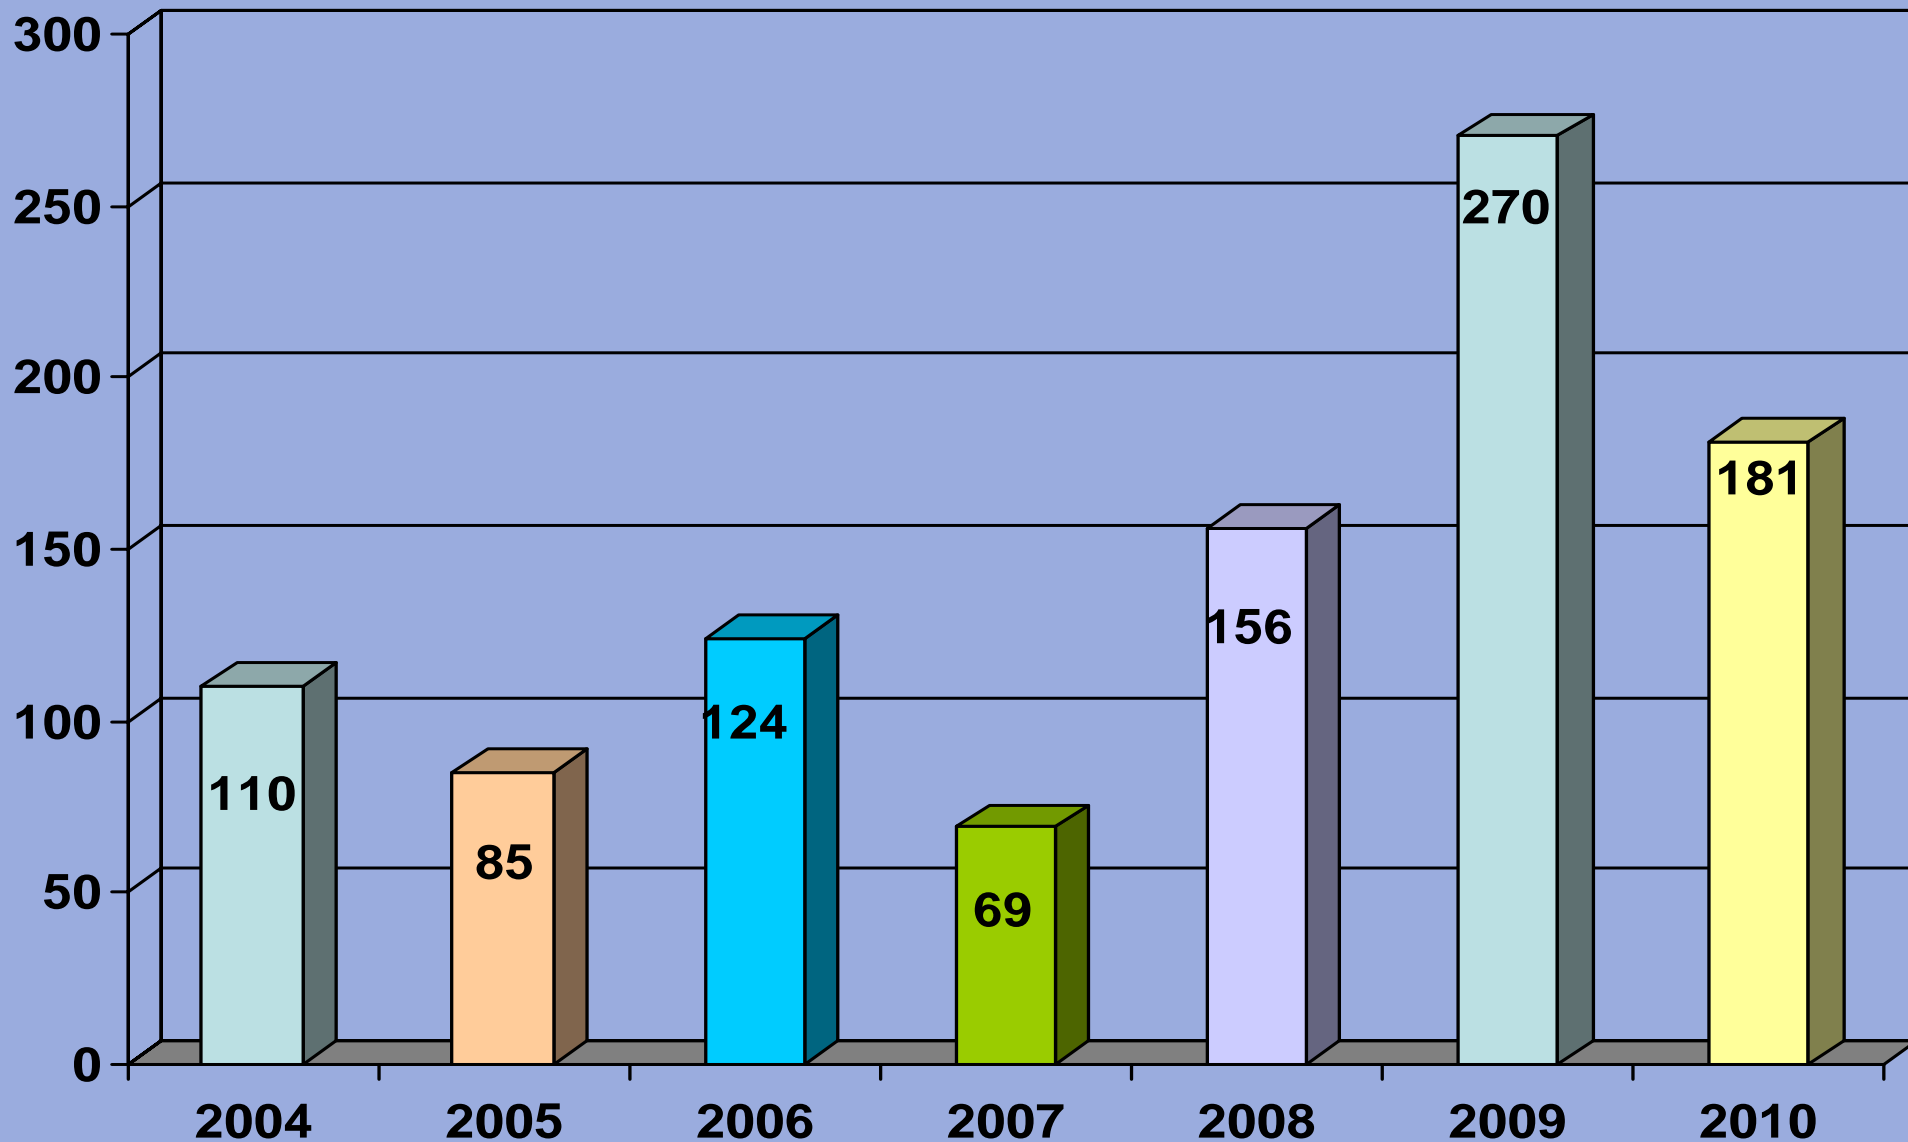

Downtown San Jose

5-50 Units

Downtown San Jose 5-50 Units Average Price/Unit

Downtown San Jose 5-50 Units Average Price/SF

Downtown San Jose 5+ Units Days on Market

Downtown San Jose 5-50 Units Annual Sales

Downtown San Jose 5-50 Units Average Cap Rate

Downtown San Jose 5-50 Units Average GRM

Downtown San Jose 5-50 Units

Days on Market **Annual Sales**

Downtown San Jose 5-50 Units

CAP Rate **GRM**

Downtown San Jose 5-50 Units