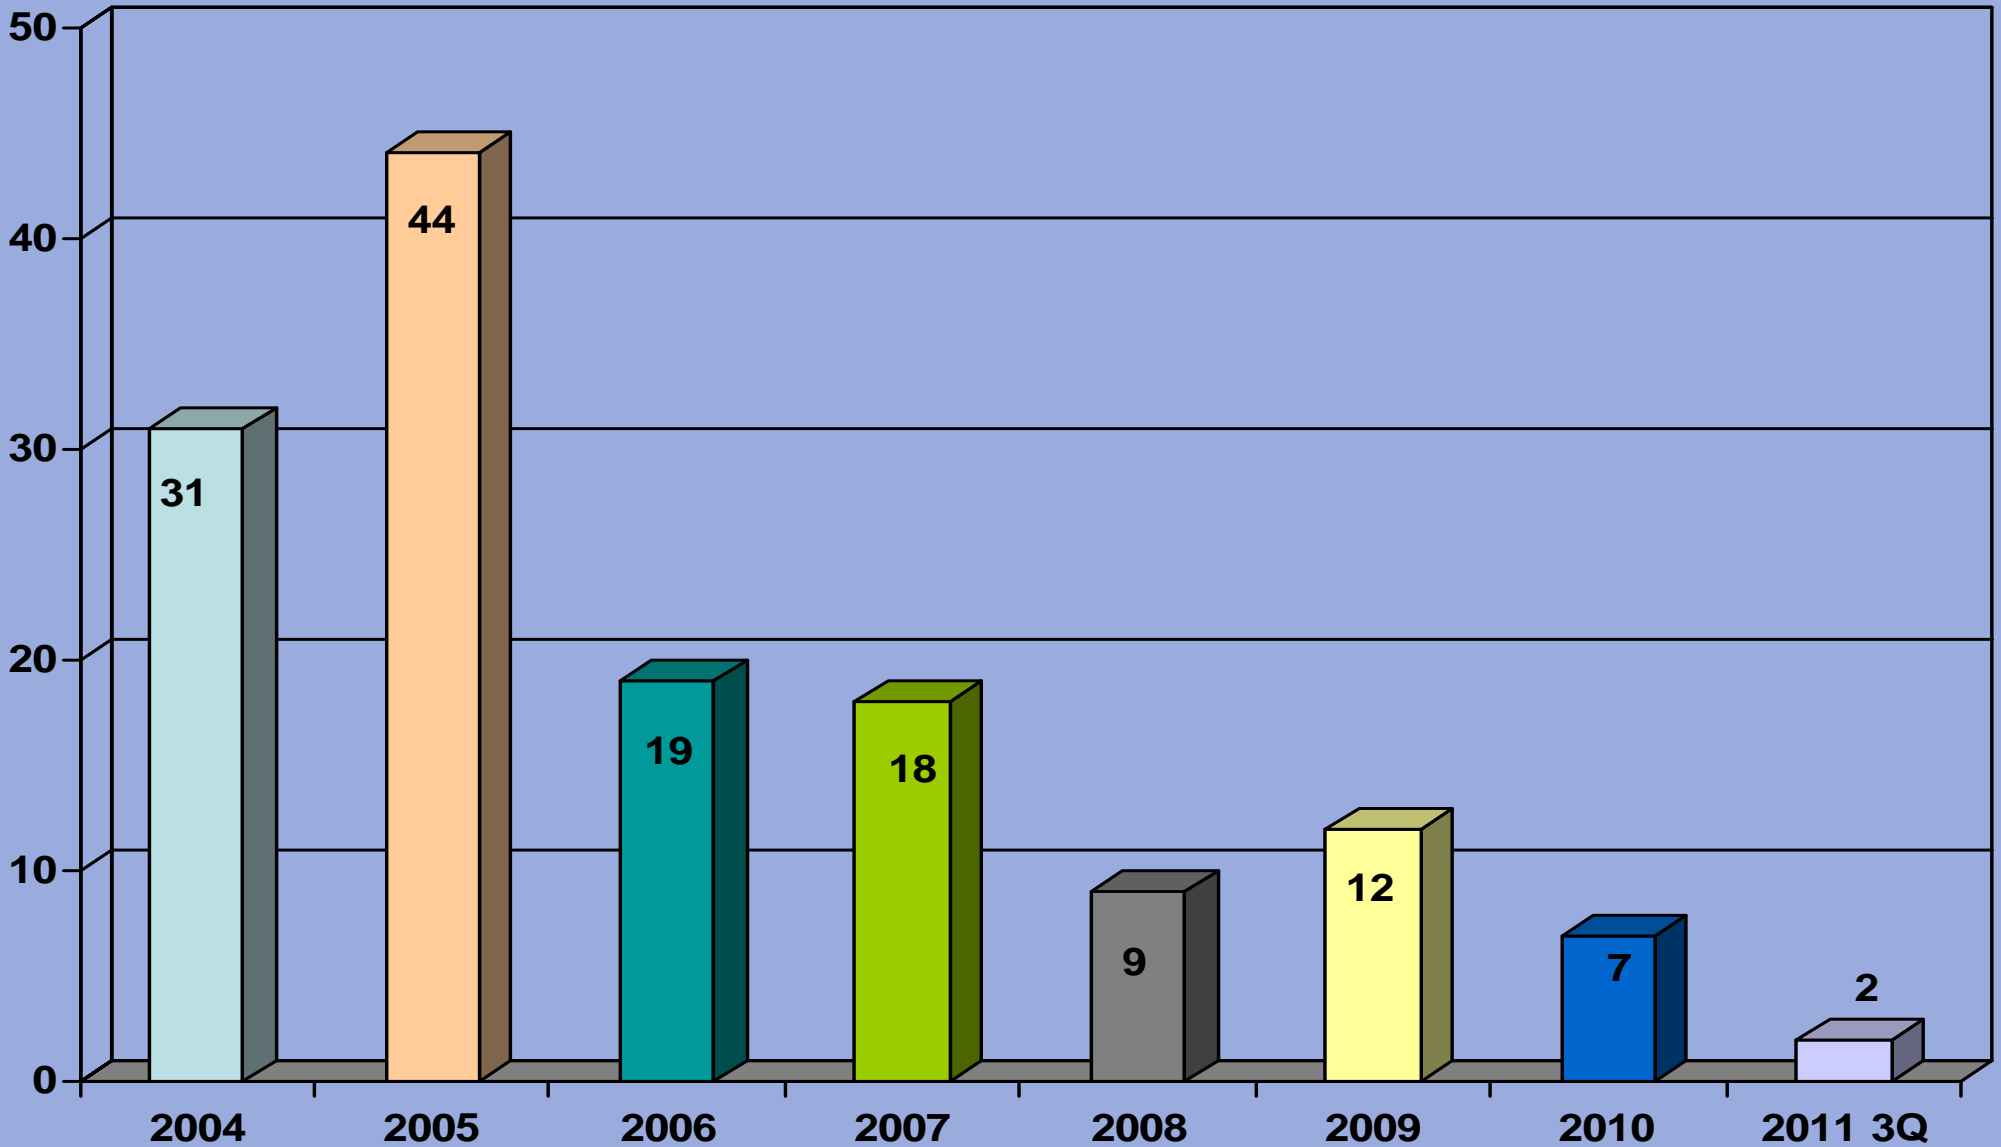

Downtown San Jose

5-50 Units

Downtown San Jose 5-50 Units Average Price/Unit

Downtown San Jose 5-50 Units Average Price/SF

Downtown San Jose 5+ Units Days on Market

Downtown San Jose 5-50 Units Annual Sales

Downtown San Jose 5-50 Units Average Cap Rate

Downtown San Jose 5-50 Units Average GRM

Downtown San Jose 5-50 Units

Days on Market **Annual Sales**

Downtown San Jose 5-50 Units

CAP Rate **GRM**

Downtown San Jose 5-50 Units