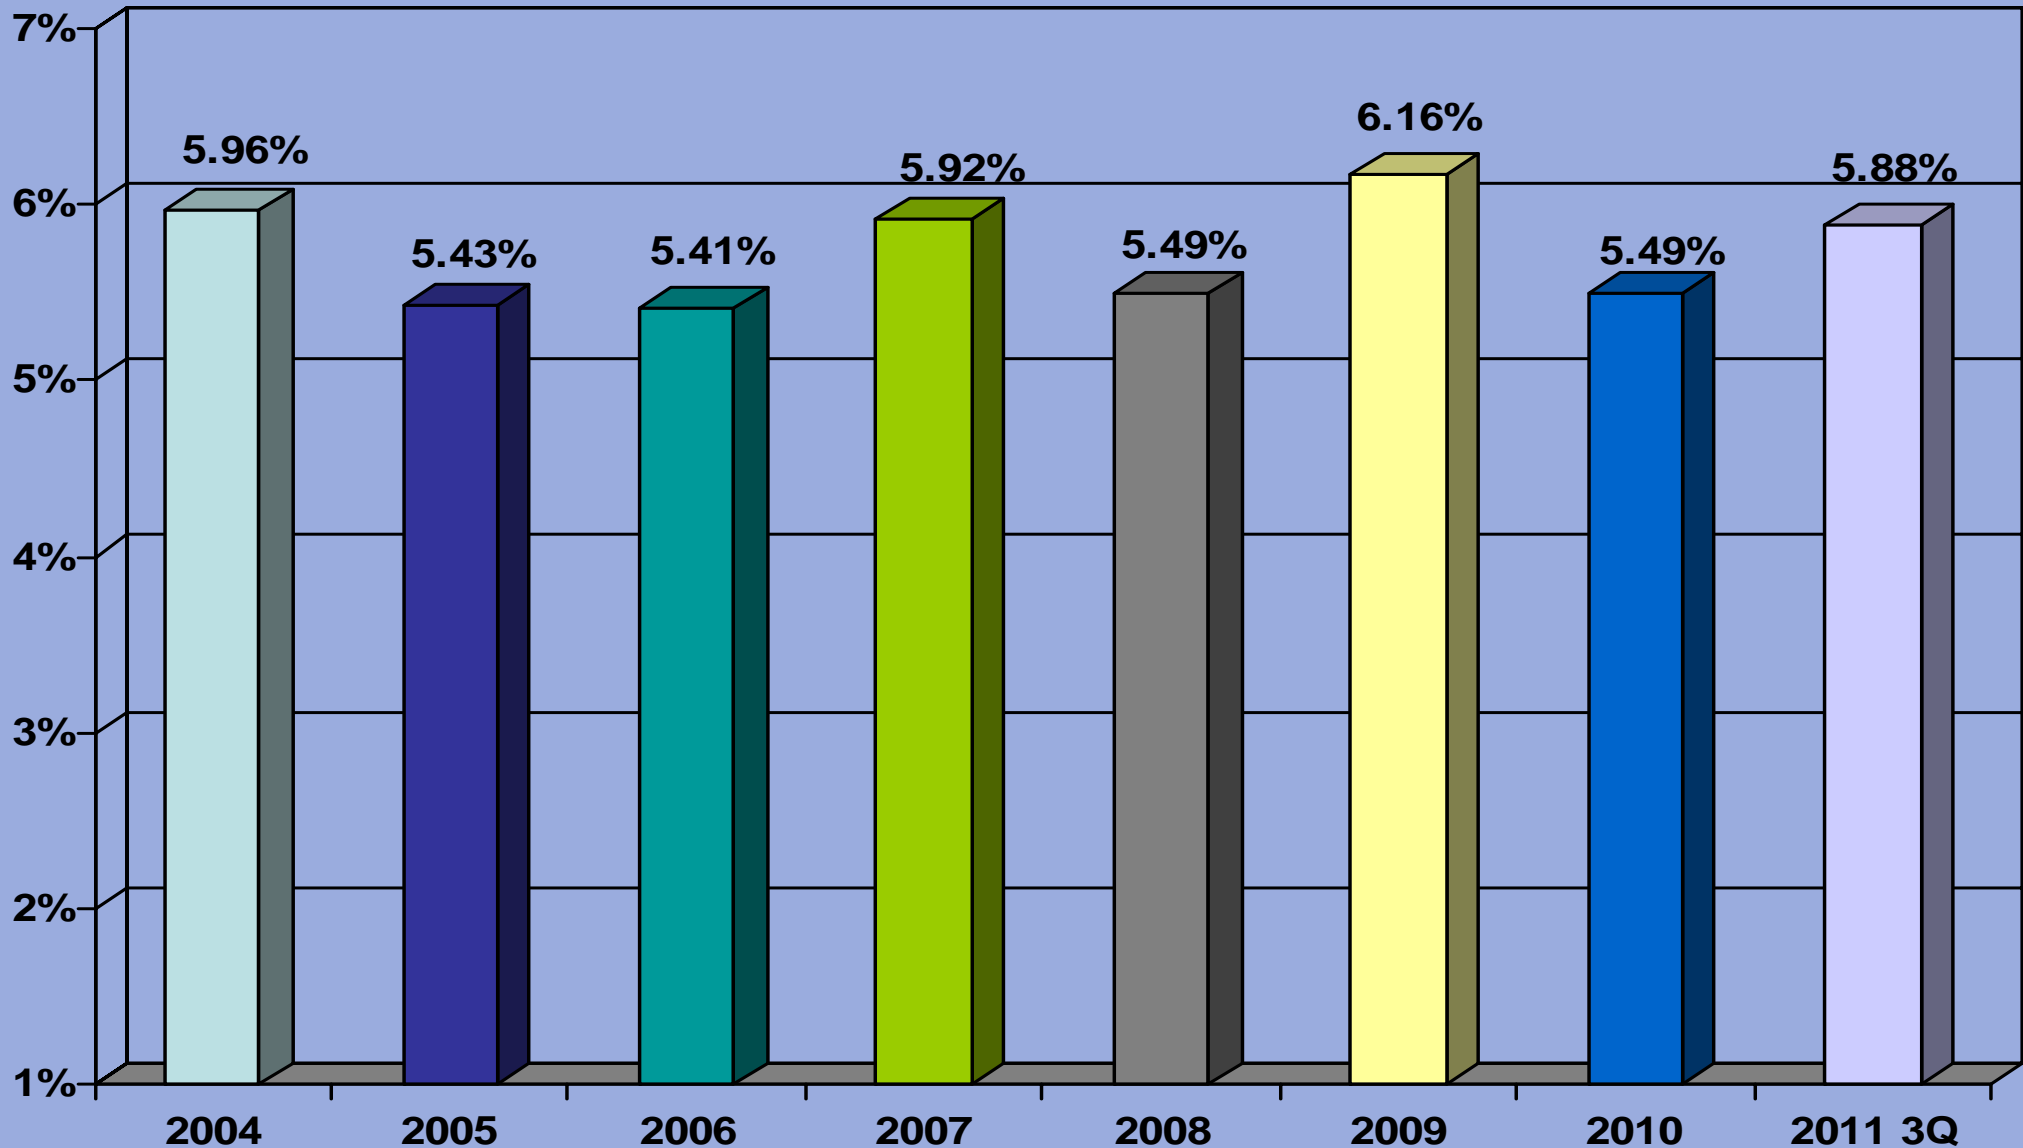

Downtown San Jose

5-50 Units

Downtown San Jose 5-50 Units Average Price/Unit

Downtown San Jose 5-50 Units Average Price/SF

Downtown San Jose 5+ Units Days on Market

Downtown San Jose 5-50 Units Annual Sales

Downtown San Jose 5-50 Units Average Cap Rate

Downtown San Jose 5-50 Units Average GRM

Downtown San Jose 5-50 Units

Days on Market **Annual Sales**

Downtown San Jose 5-50 Units

CAP Rate **GRM**

Downtown San Jose 5-50 Units