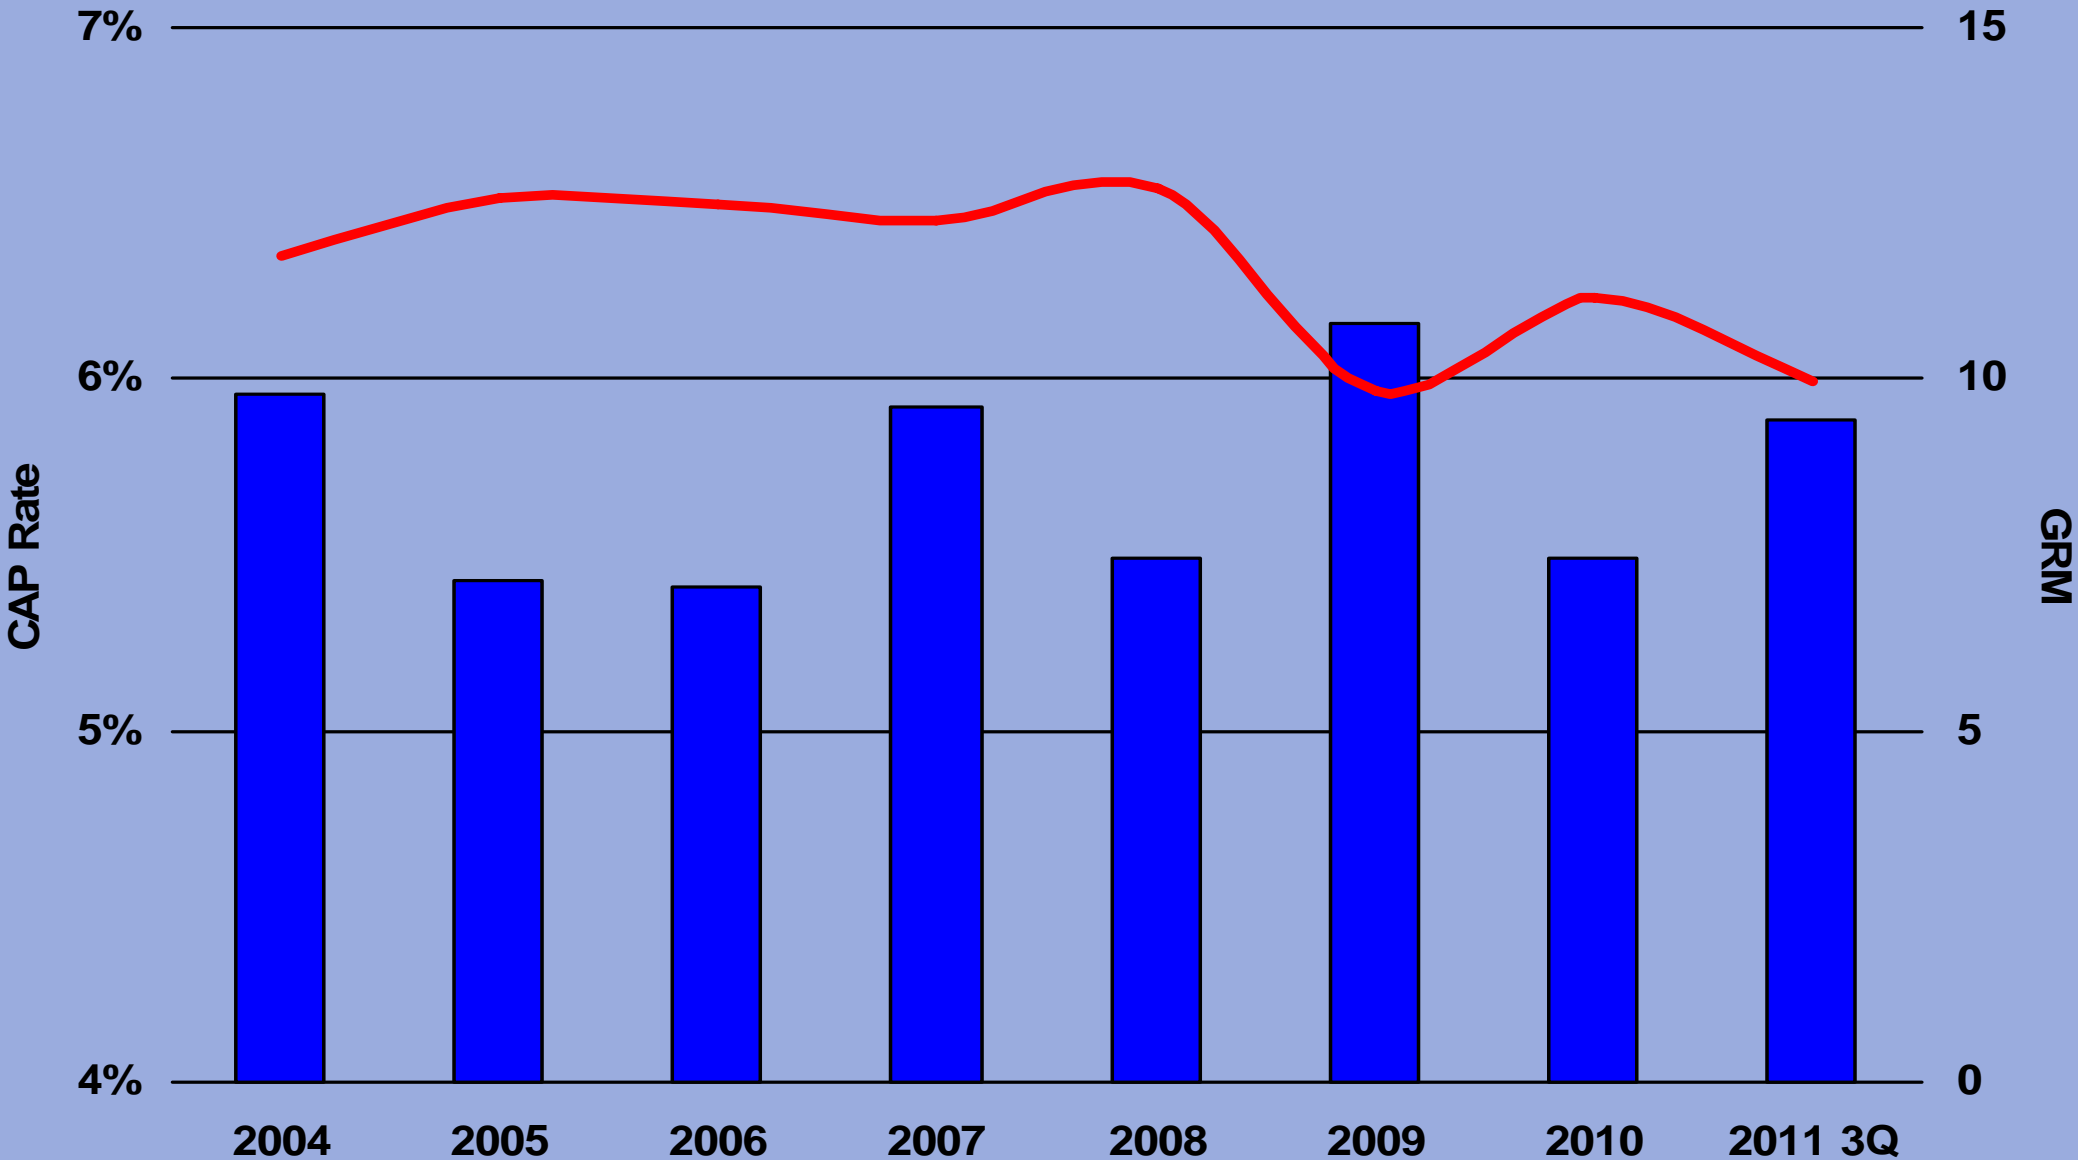

Downtown San Jose

5-50 Units

Downtown San Jose 5-50 Units Average Price/Unit

Downtown San Jose 5-50 Units Average Price/SF

Downtown San Jose 5+ Units Days on Market

Downtown San Jose 5-50 Units Annual Sales

Downtown San Jose 5-50 Units Average Cap Rate

Downtown San Jose 5-50 Units Average GRM

Downtown San Jose 5-50 Units

Days on Market **Annual Sales**

Downtown San Jose 5-50 Units

CAP Rate **GRM**

Downtown San Jose 5-50 Units