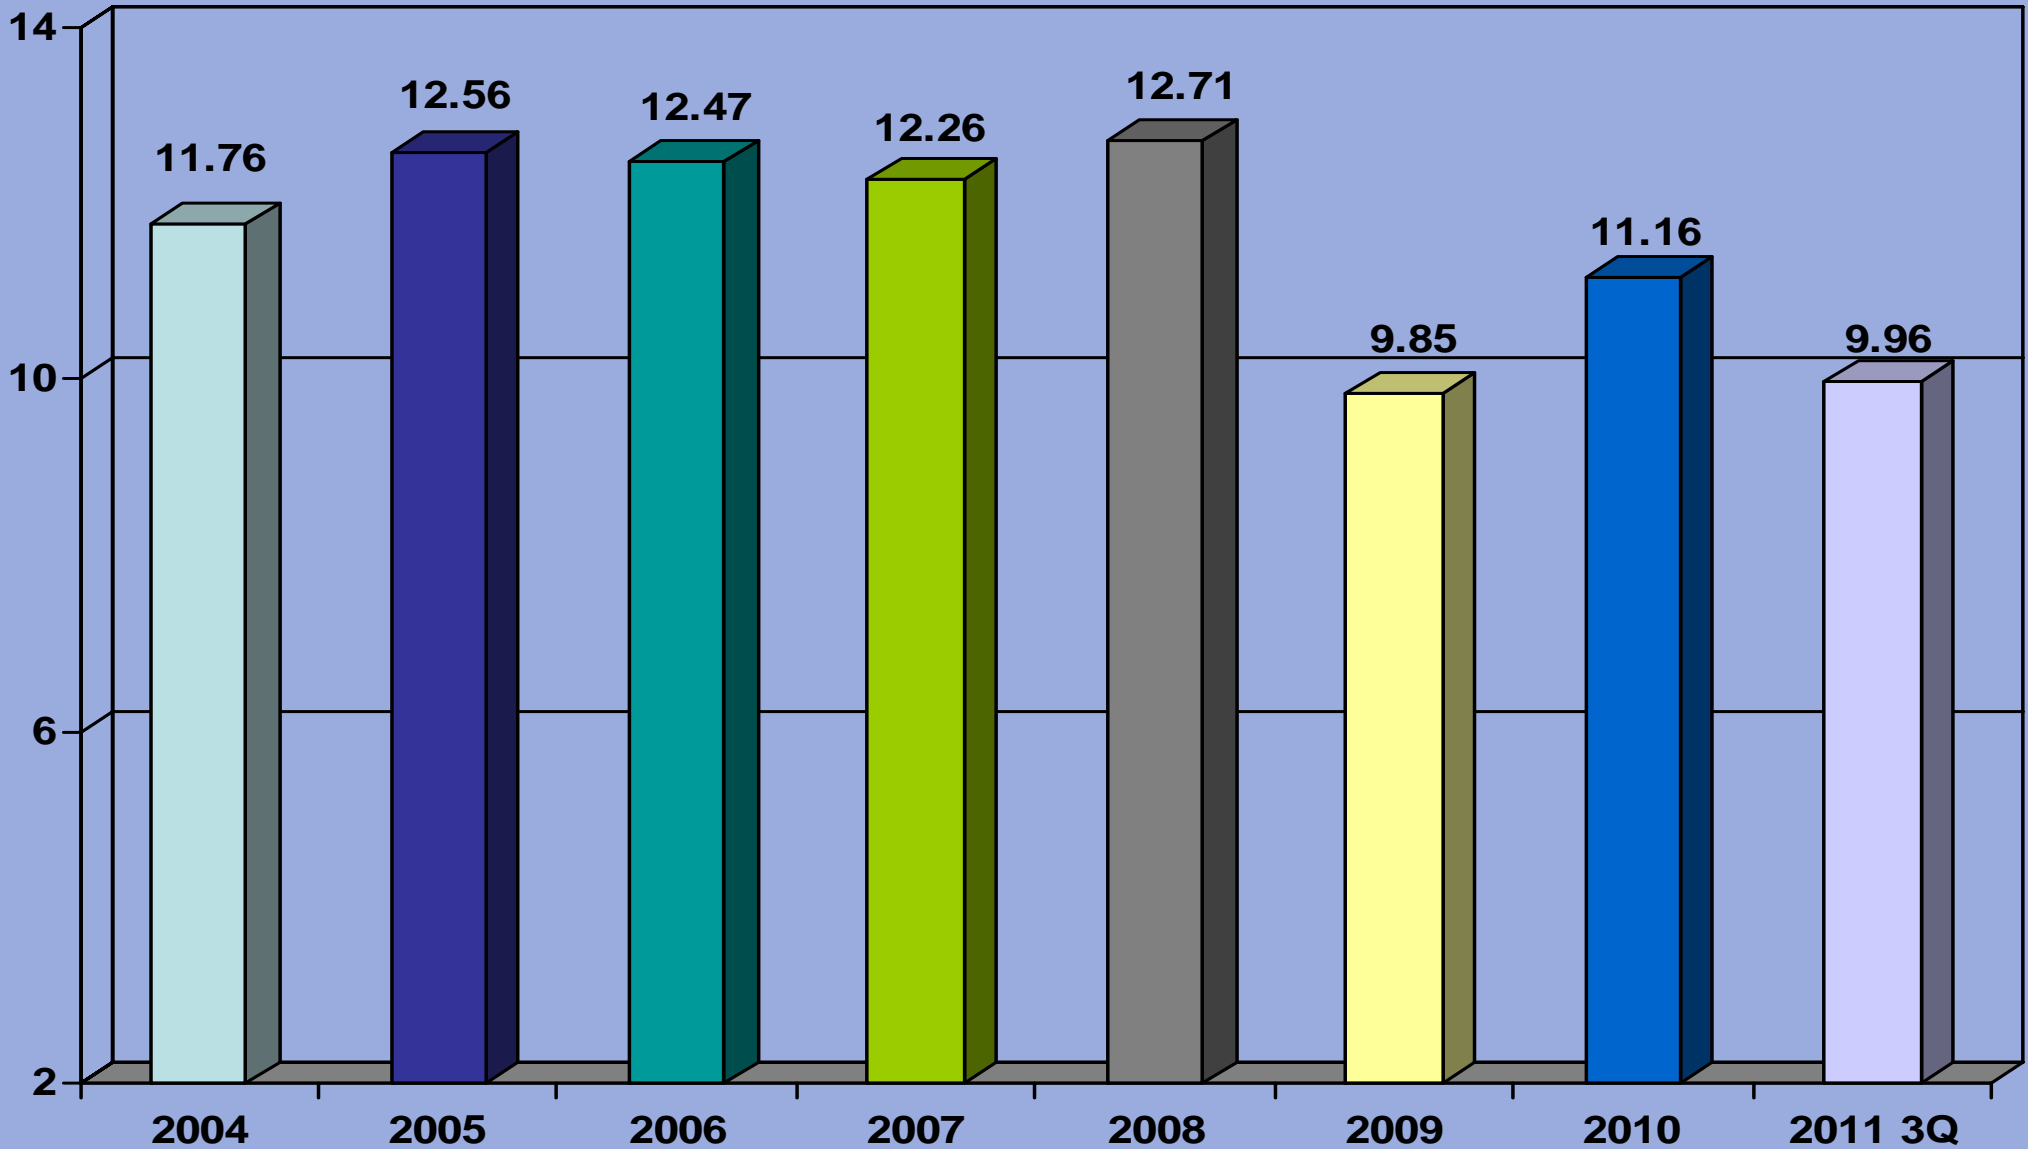

Downtown San Jose

5-50 Units

Downtown San Jose 5-50 Units Average Price/Unit

Downtown San Jose 5-50 Units Average Price/SF

Downtown San Jose 5+ Units Days on Market

Downtown San Jose 5-50 Units Annual Sales

Downtown San Jose 5-50 Units Average Cap Rate

Downtown San Jose 5-50 Units Average GRM

Downtown San Jose 5-50 Units

Days on Market **Annual Sales**

Downtown San Jose 5-50 Units

CAP Rate **GRM**

Downtown San Jose 5-50 Units

Average Price/ Unit **Average Price/ SF**