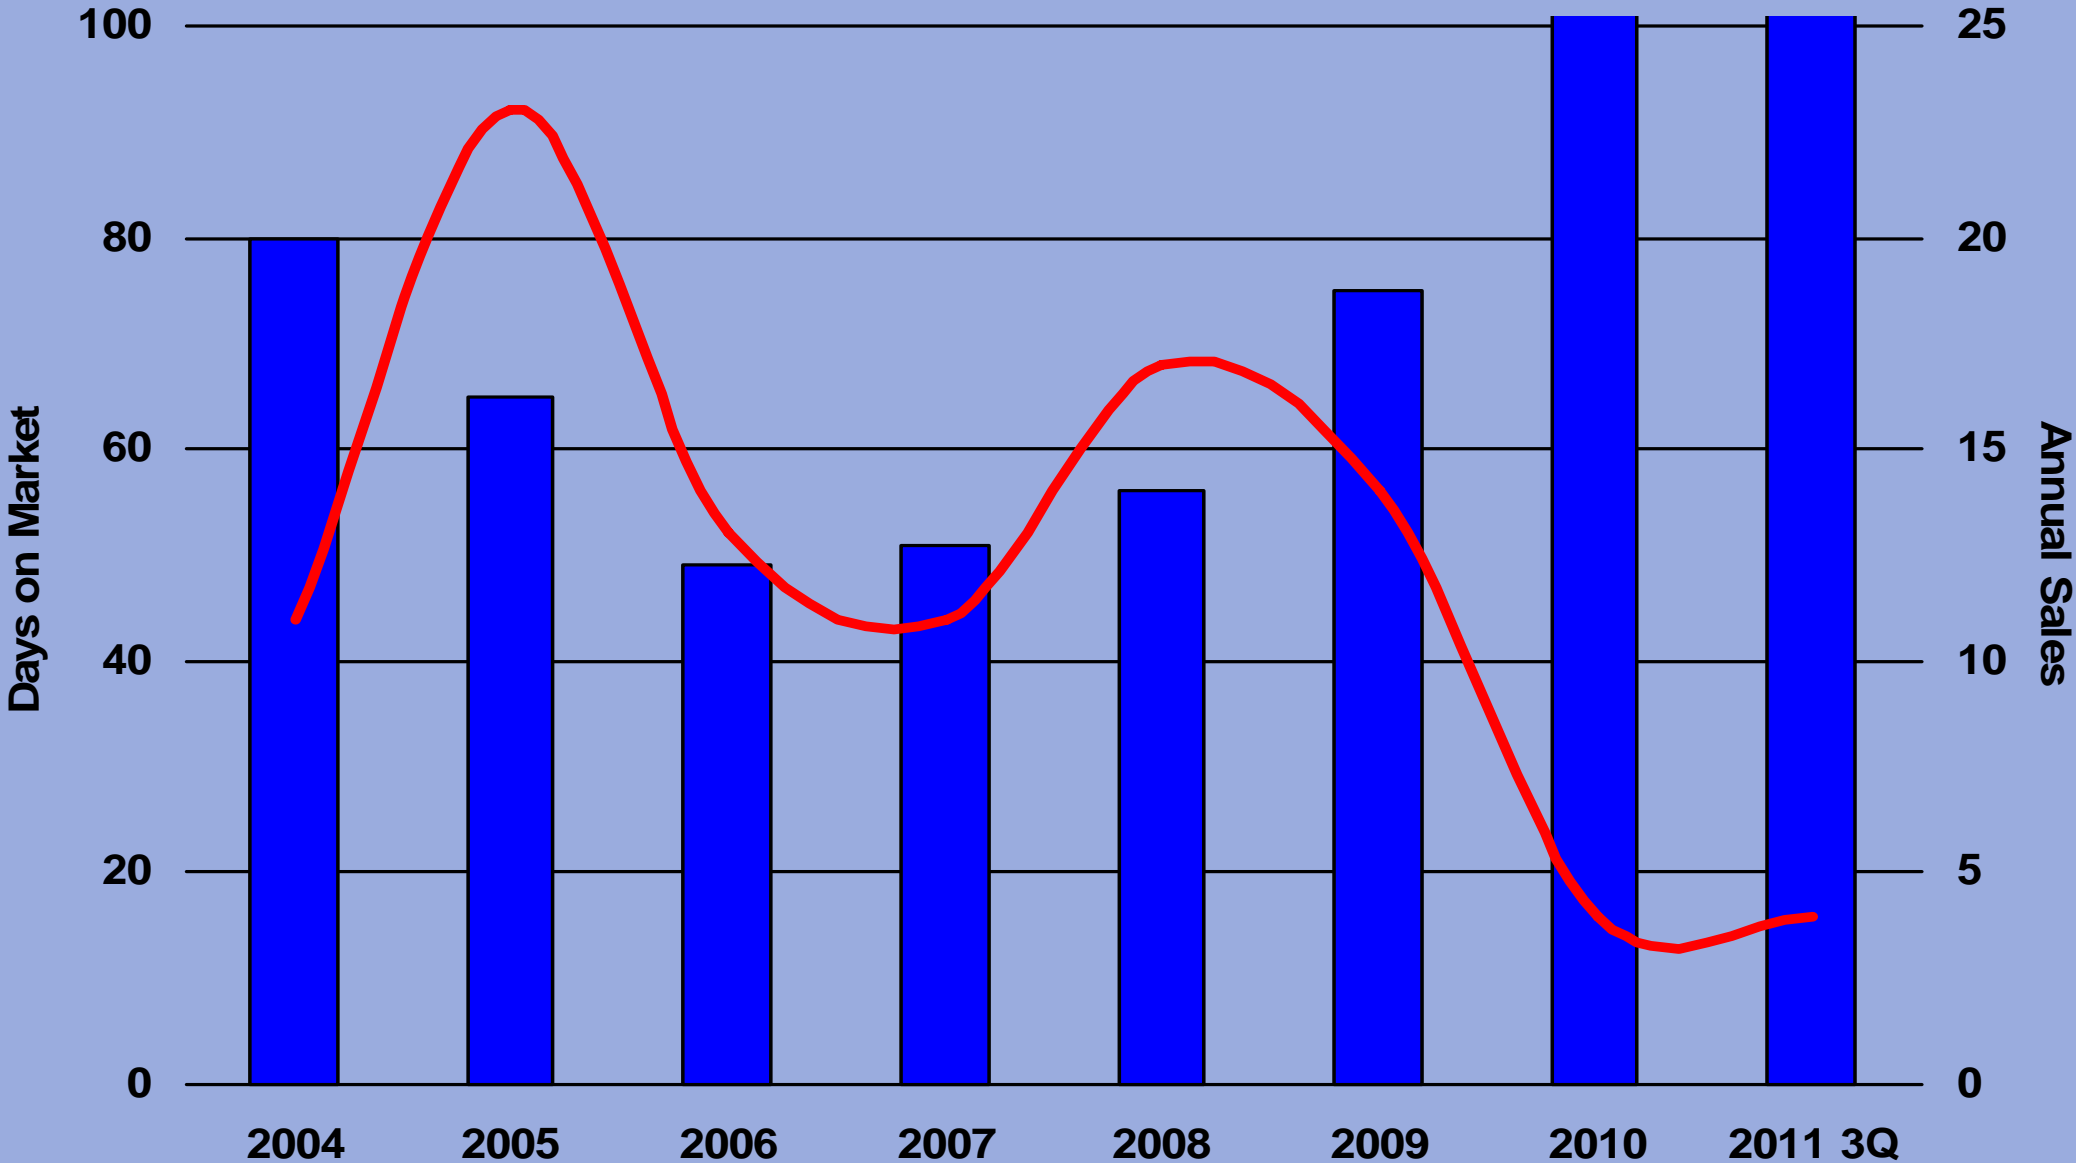

Mountain View 5-50 Units Average GRM

Mountain View 5-50 Units

Average Price/ Unit **Average Price/ SF**

Mountain View 5-50 Units

Days on Market **Annual Sales**

Mountain View 5-50 Units

CAP Rate **GRM**