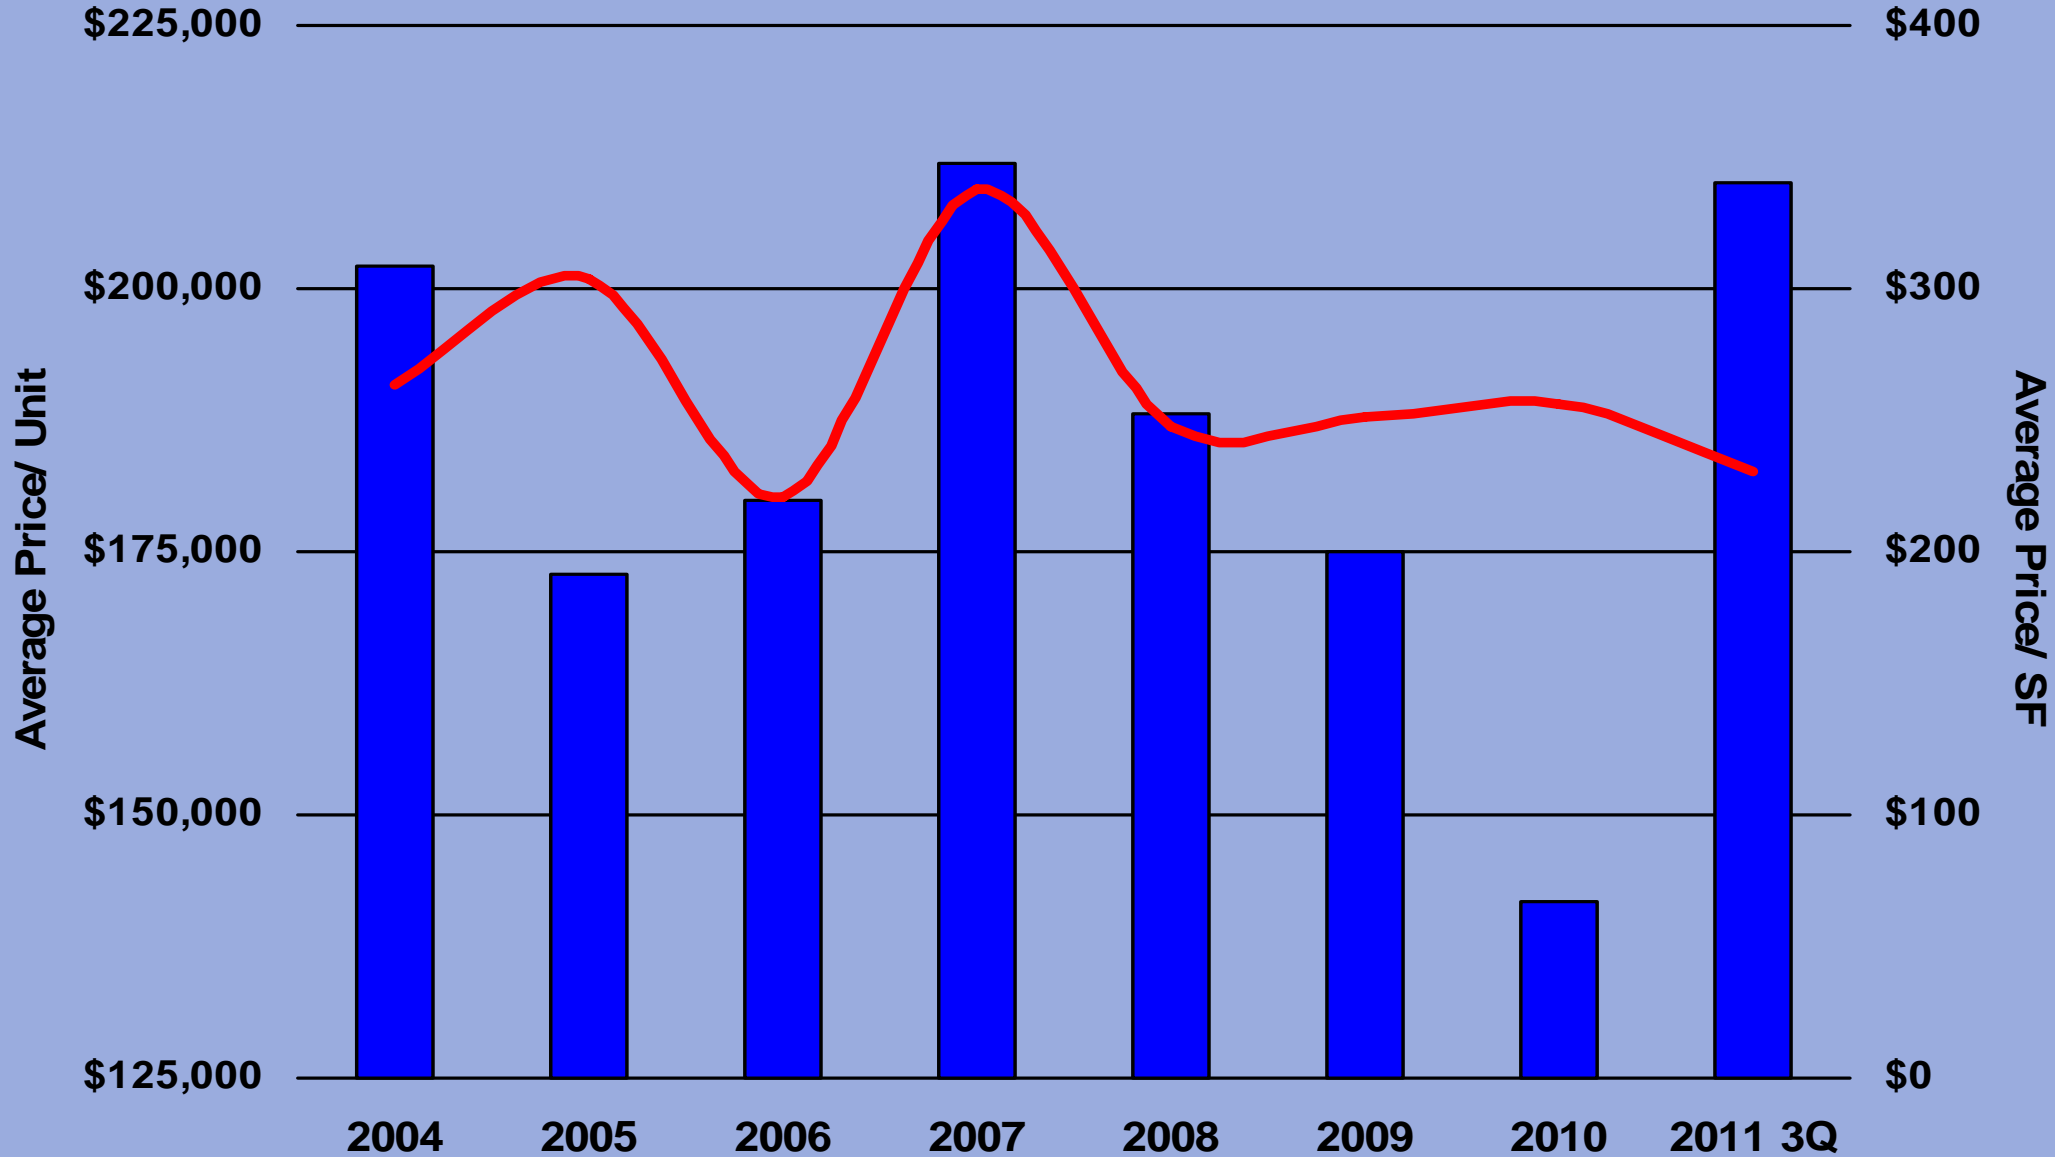

Mountain View 5-50 Units

Mountain View 5-50 Units Average Price/Unit

Mountain View 5-50 Units Average Price/SF

Mountain View 5-50 Units Days on Market

Mountain View 5-50 Units Annual Sales

Mountain View 5-50 Units Average Cap Rate

Mountain View 5-50 Units Average GRM

Mountain View 5-50 Units

Average Price/ Unit **Average Price/ SF**

Mountain View 5-50 Units

Days on Market **Annual Sales**

Mountain View 5-50 Units

CAP Rate **GRM**