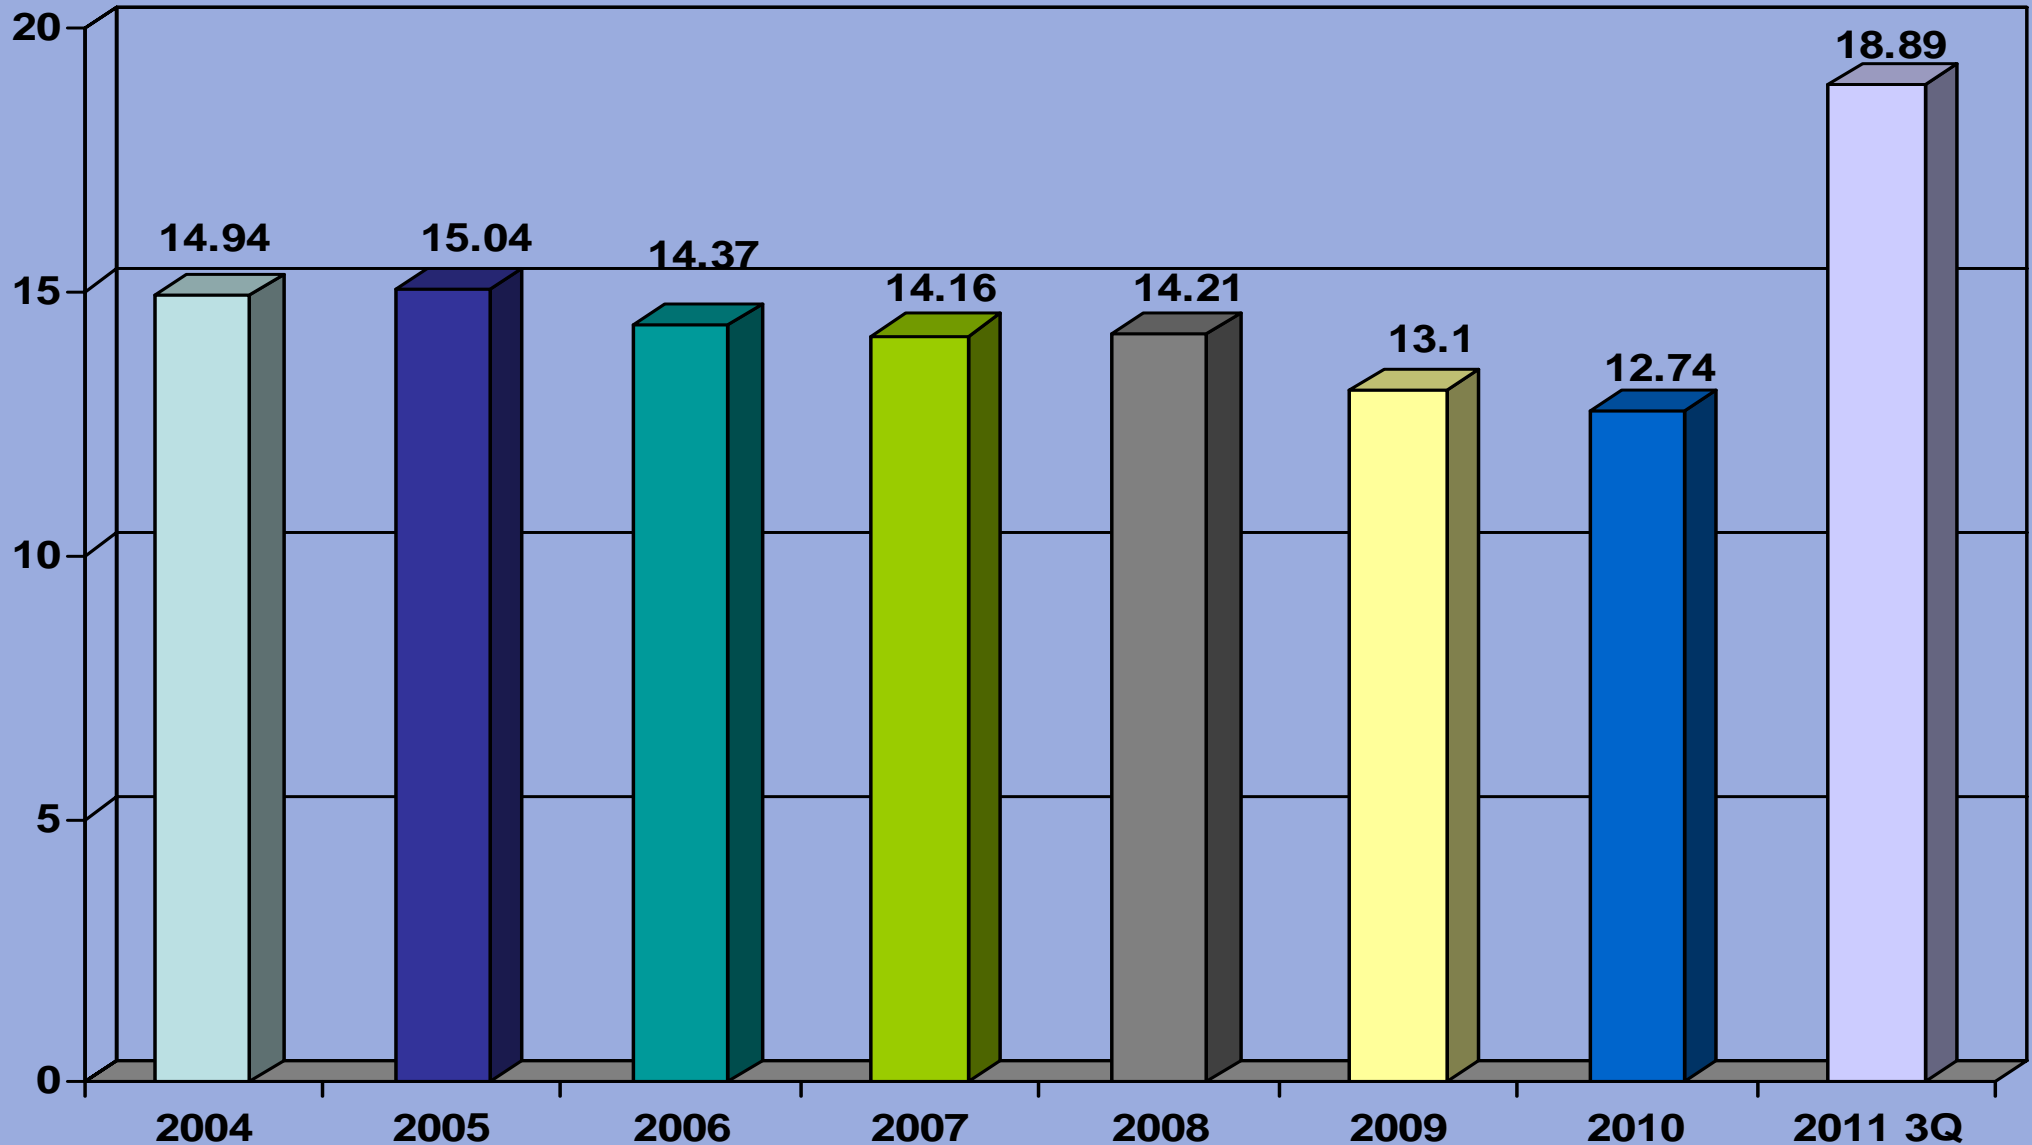

Mountain View 5-50 Units

Mountain View 5-50 Units Average Price/Unit

Mountain View 5-50 Units Average Price/SF

Mountain View 5-50 Units Days on Market

Mountain View 5-50 Units Annual Sales

Mountain View 5-50 Units Average Cap Rate

Mountain View 5-50 Units Average GRM

Mountain View 5-50 Units

Average Price/ Unit **Average Price/ SF**

Mountain View 5-50 Units

Days on Market **Annual Sales**

Mountain View 5-50 Units

CAP Rate **GRM**