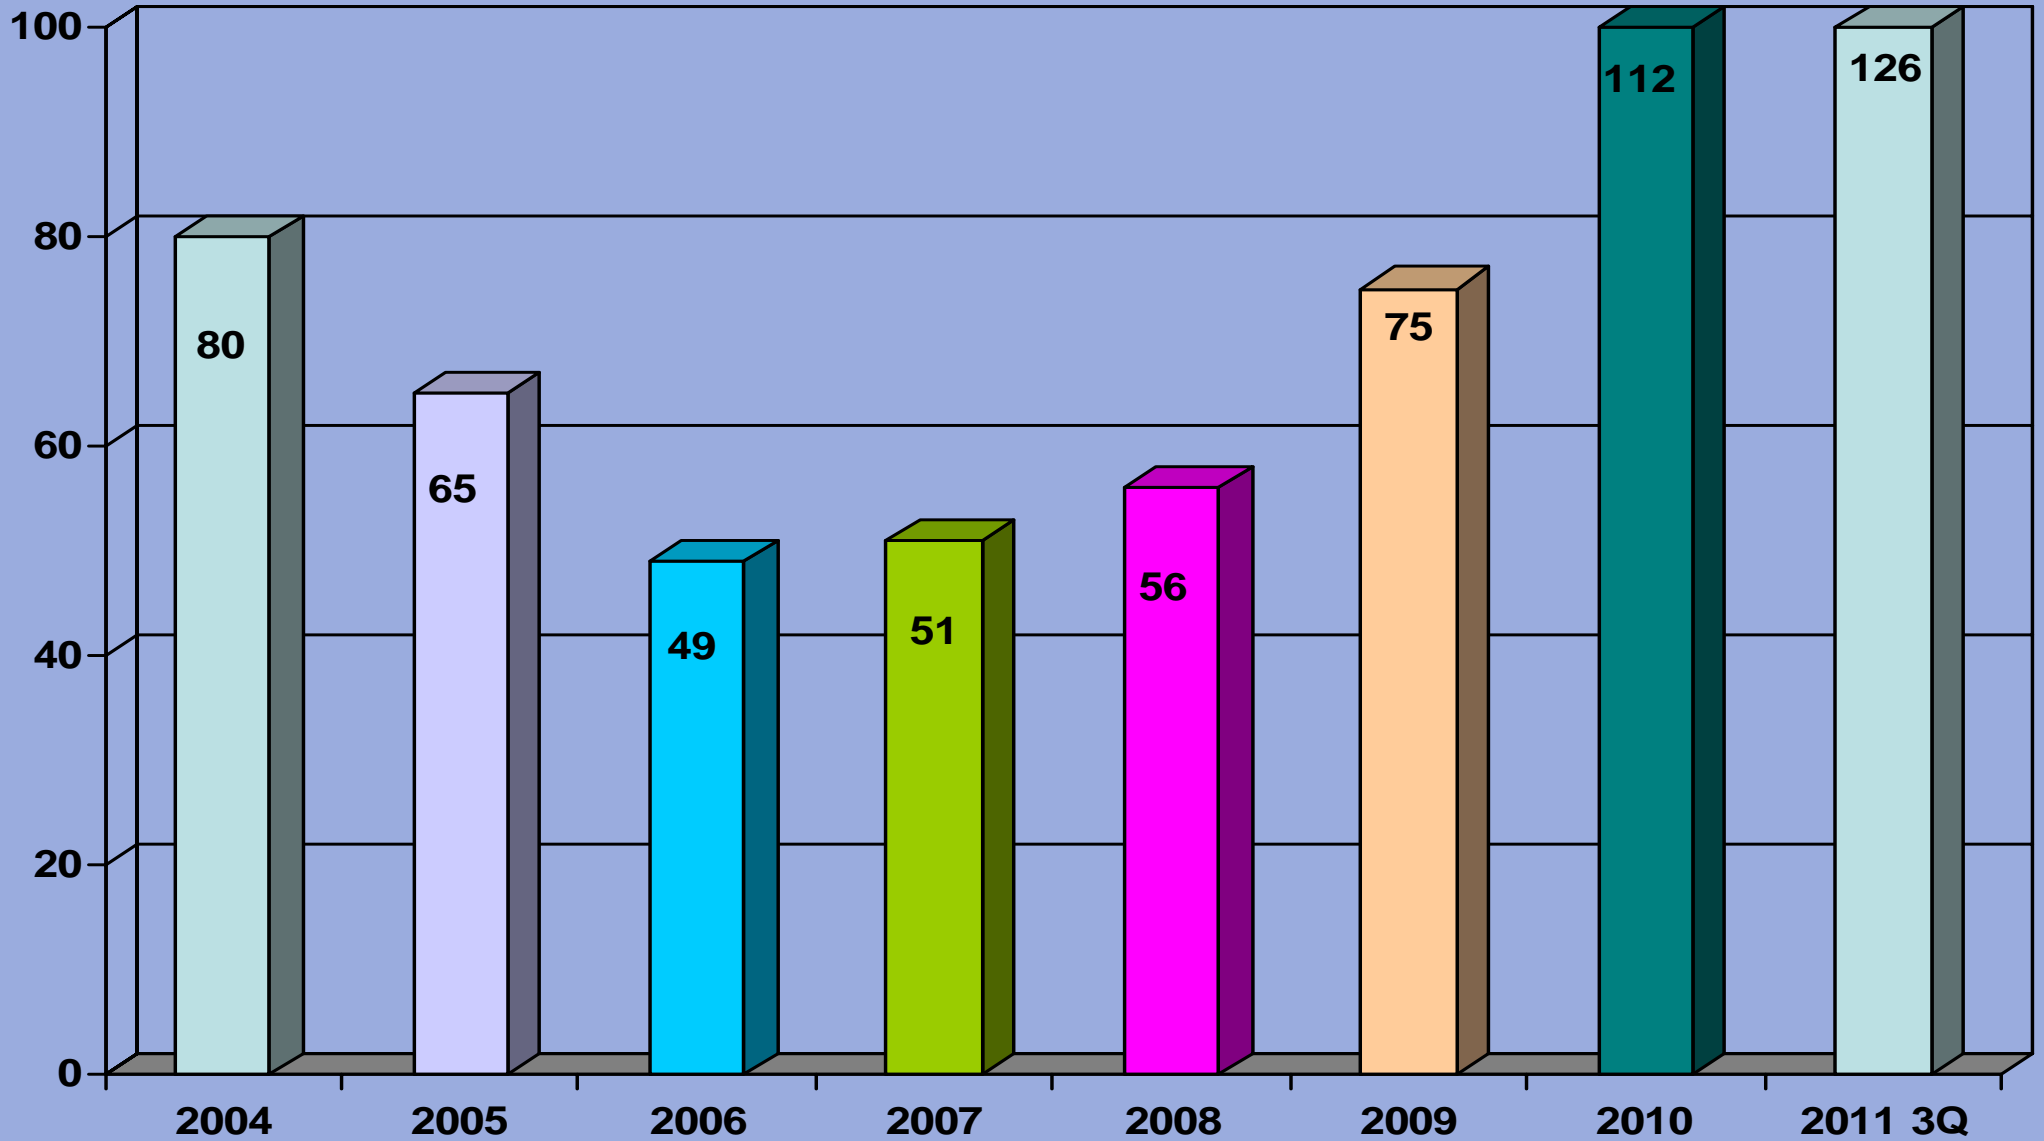

Mountain View 5-50 Units

Mountain View 5-50 Units Average Price/Unit

Mountain View 5-50 Units Average Price/SF

Mountain View 5-50 Units Days on Market

Mountain View 5-50 Units Annual Sales

Mountain View 5-50 Units Average Cap Rate

Mountain View 5-50 Units Average GRM

Mountain View 5-50 Units

Average Price/ Unit **Average Price/ SF**

Mountain View 5-50 Units

Days on Market **Annual Sales**

Mountain View 5-50 Units

CAP Rate **GRM**