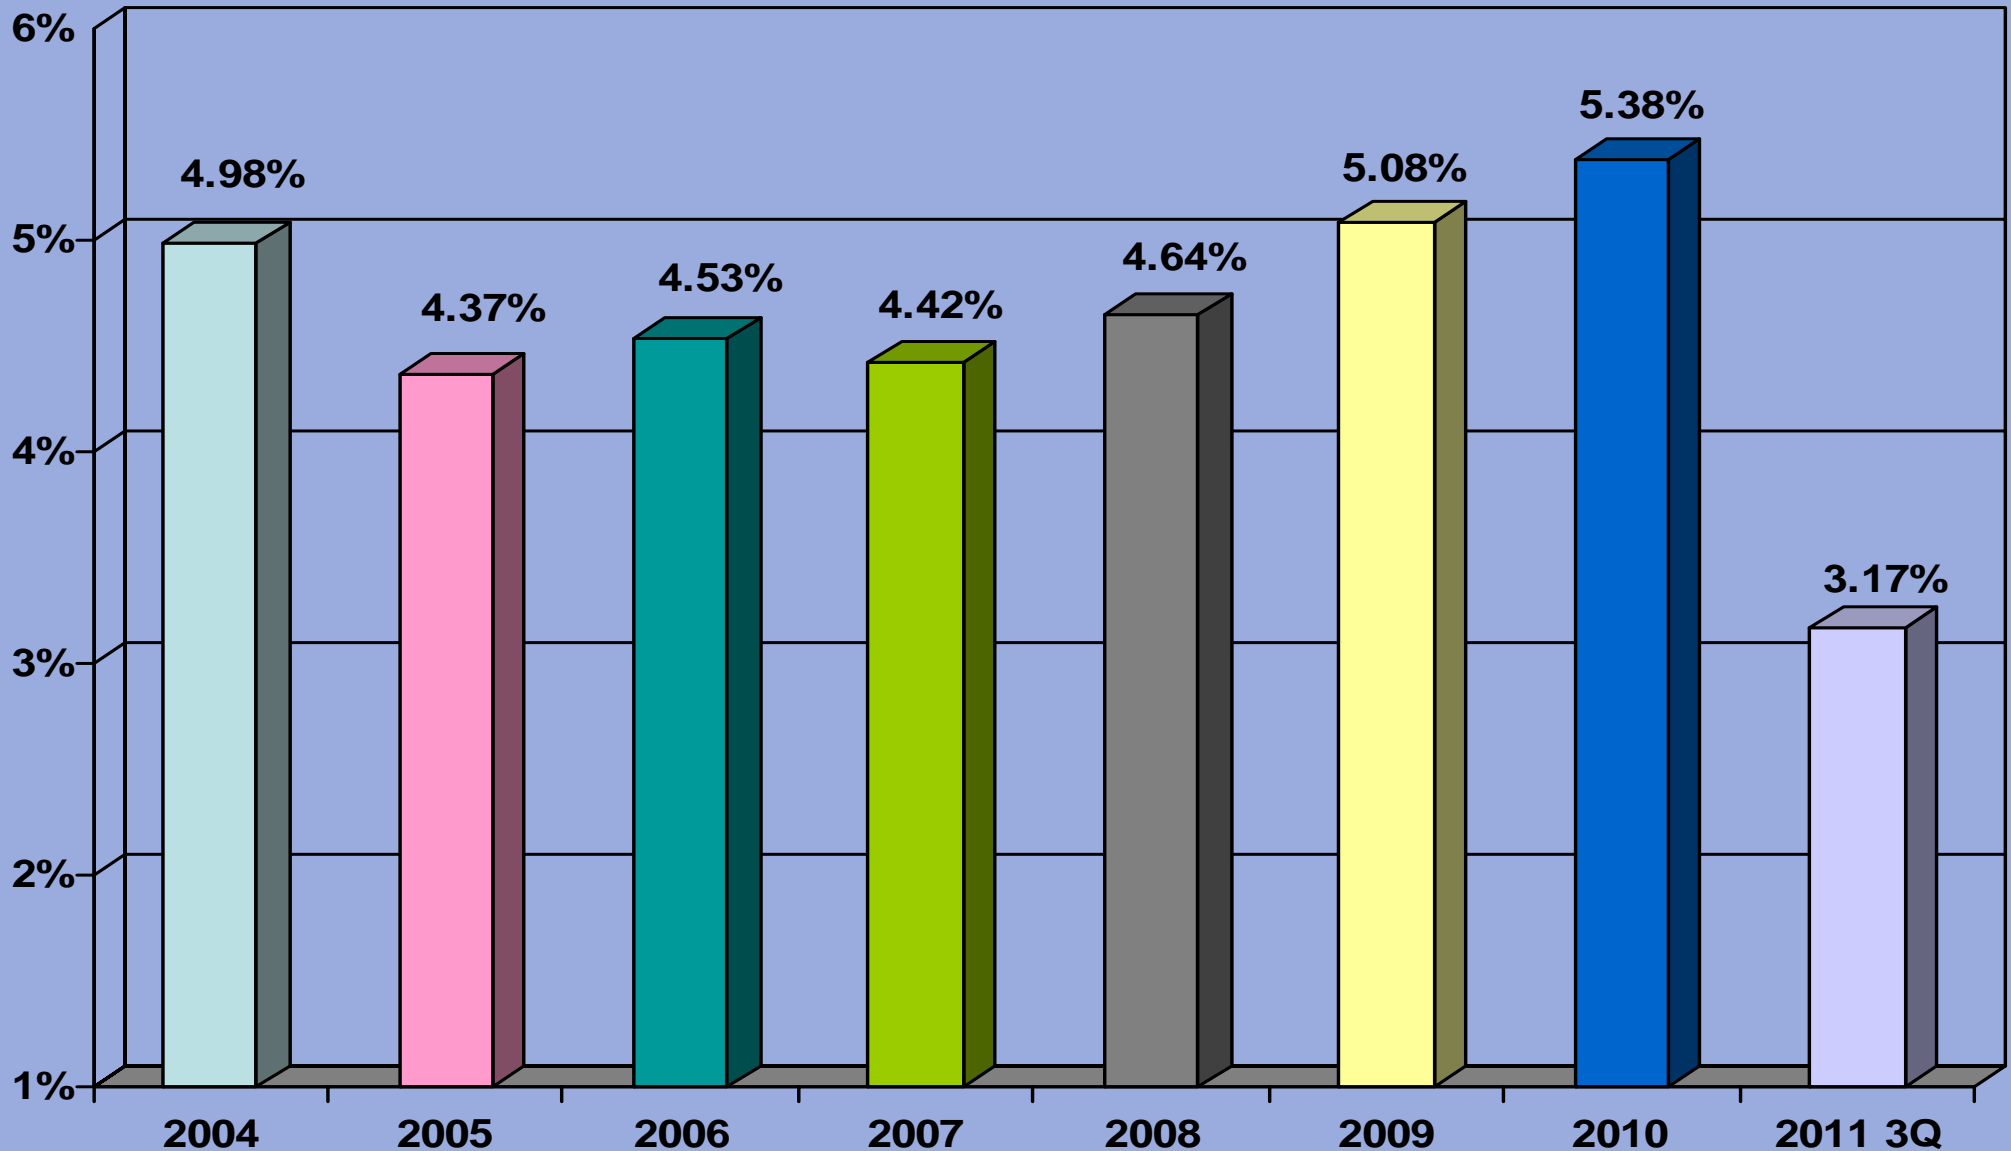

Mountain View 5-50 Units

Mountain View 5-50 Units Average Price/Unit

Mountain View 5-50 Units Average Price/SF

Mountain View 5-50 Units Days on Market

Mountain View 5-50 Units Annual Sales

Mountain View 5-50 Units Average Cap Rate

Mountain View 5-50 Units Average GRM

Mountain View 5-50 Units

Average Price/ Unit **Average Price/ SF**

Mountain View 5-50 Units

Days on Market **Annual Sales**

Mountain View 5-50 Units

CAP Rate **GRM**