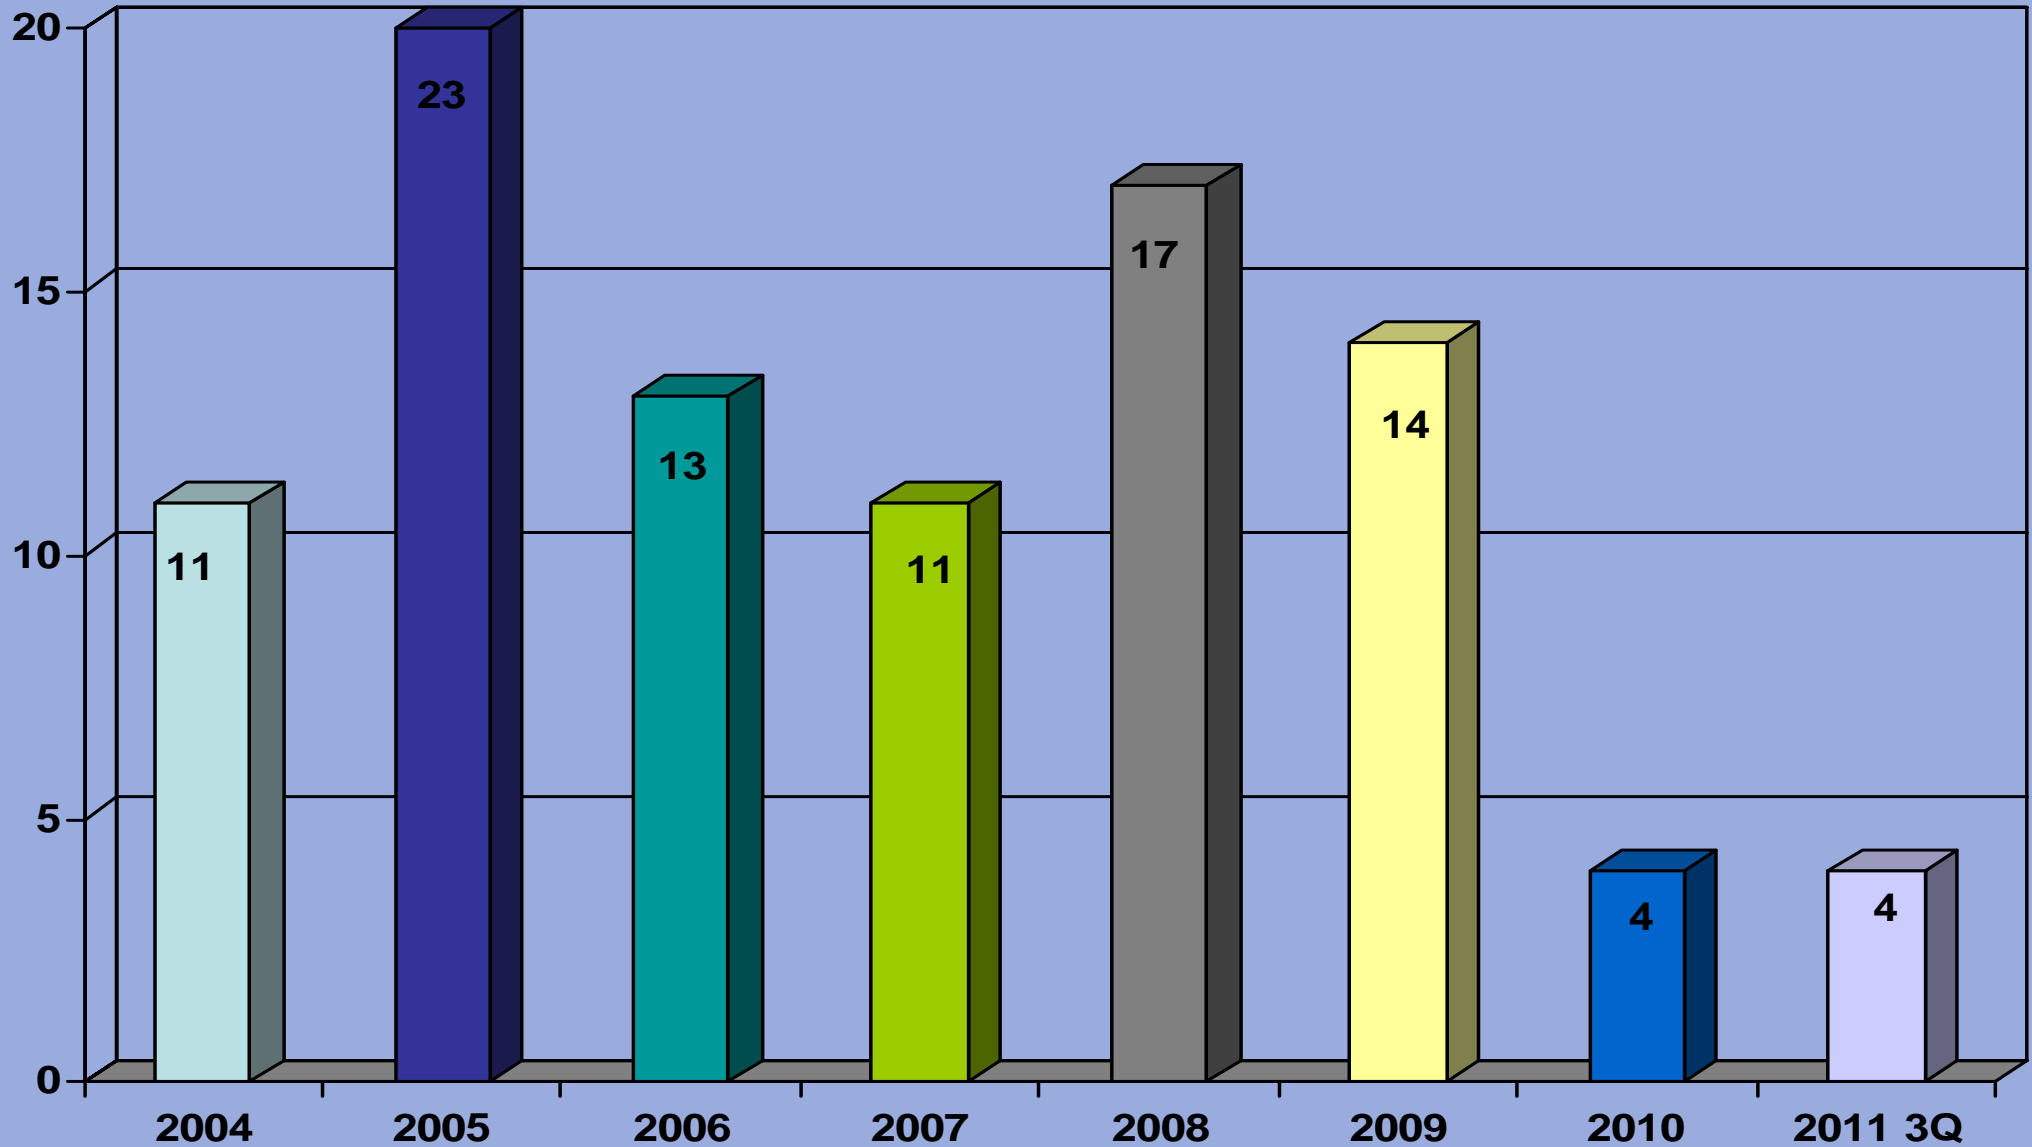

Mountain View 5-50 Units

Mountain View 5-50 Units Average Price/Unit

Mountain View 5-50 Units Average Price/SF

Mountain View 5-50 Units Days on Market

Mountain View 5-50 Units Annual Sales

Mountain View 5-50 Units Average Cap Rate

Mountain View 5-50 Units Average GRM

Mountain View 5-50 Units

Average Price/ Unit **Average Price/ SF**

Mountain View 5-50 Units

Days on Market **Annual Sales**

Mountain View 5-50 Units

CAP Rate **GRM**