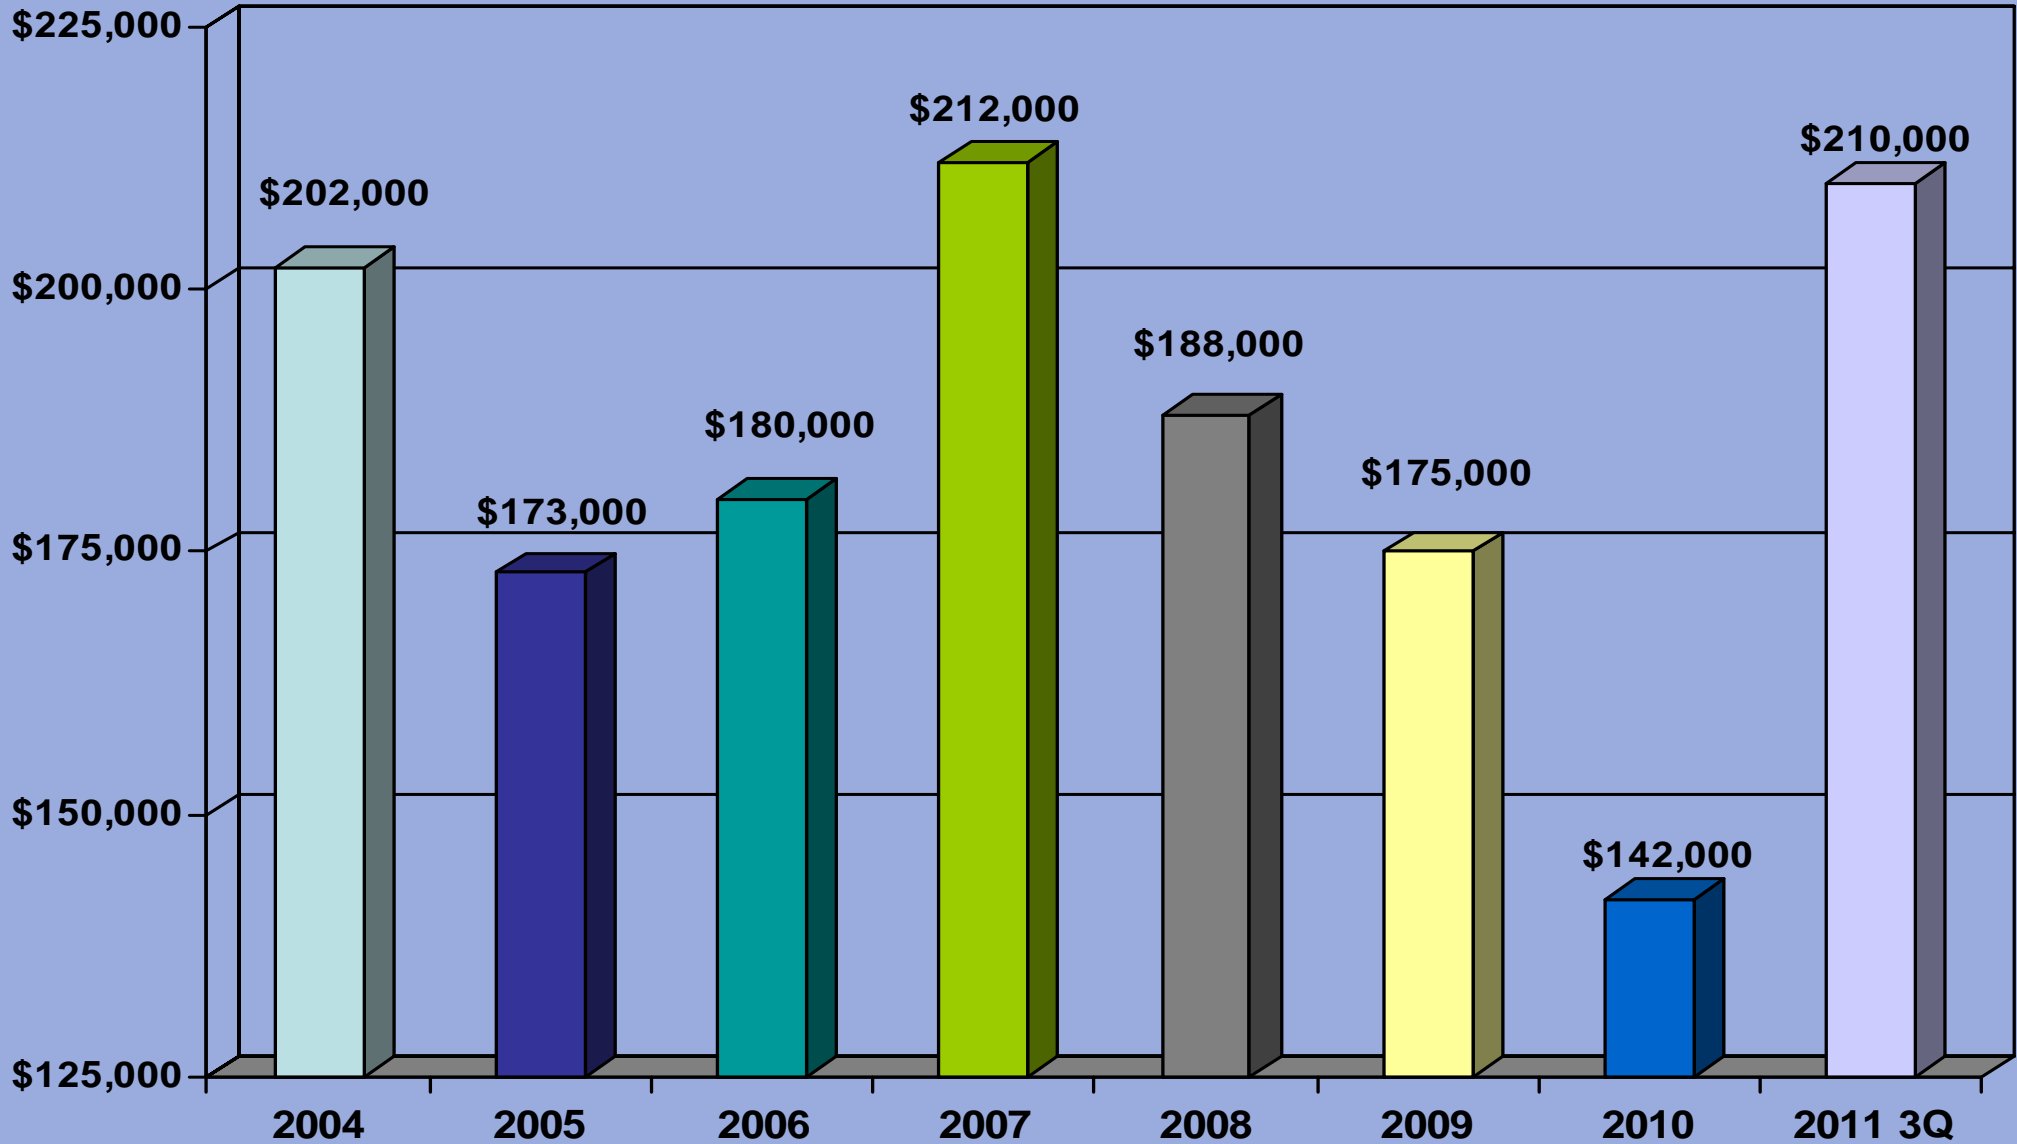

Mountain View 5-50 Units

Mountain View 5-50 Units Average Price/Unit

Mountain View 5-50 Units Average Price/SF

Mountain View 5-50 Units Days on Market

Mountain View 5-50 Units Annual Sales

Mountain View 5-50 Units Average Cap Rate

Mountain View 5-50 Units Average GRM

Mountain View 5-50 Units

Average Price/ Unit **Average Price/ SF**

Mountain View 5-50 Units

Days on Market **Annual Sales**

Mountain View 5-50 Units

CAP Rate **GRM**