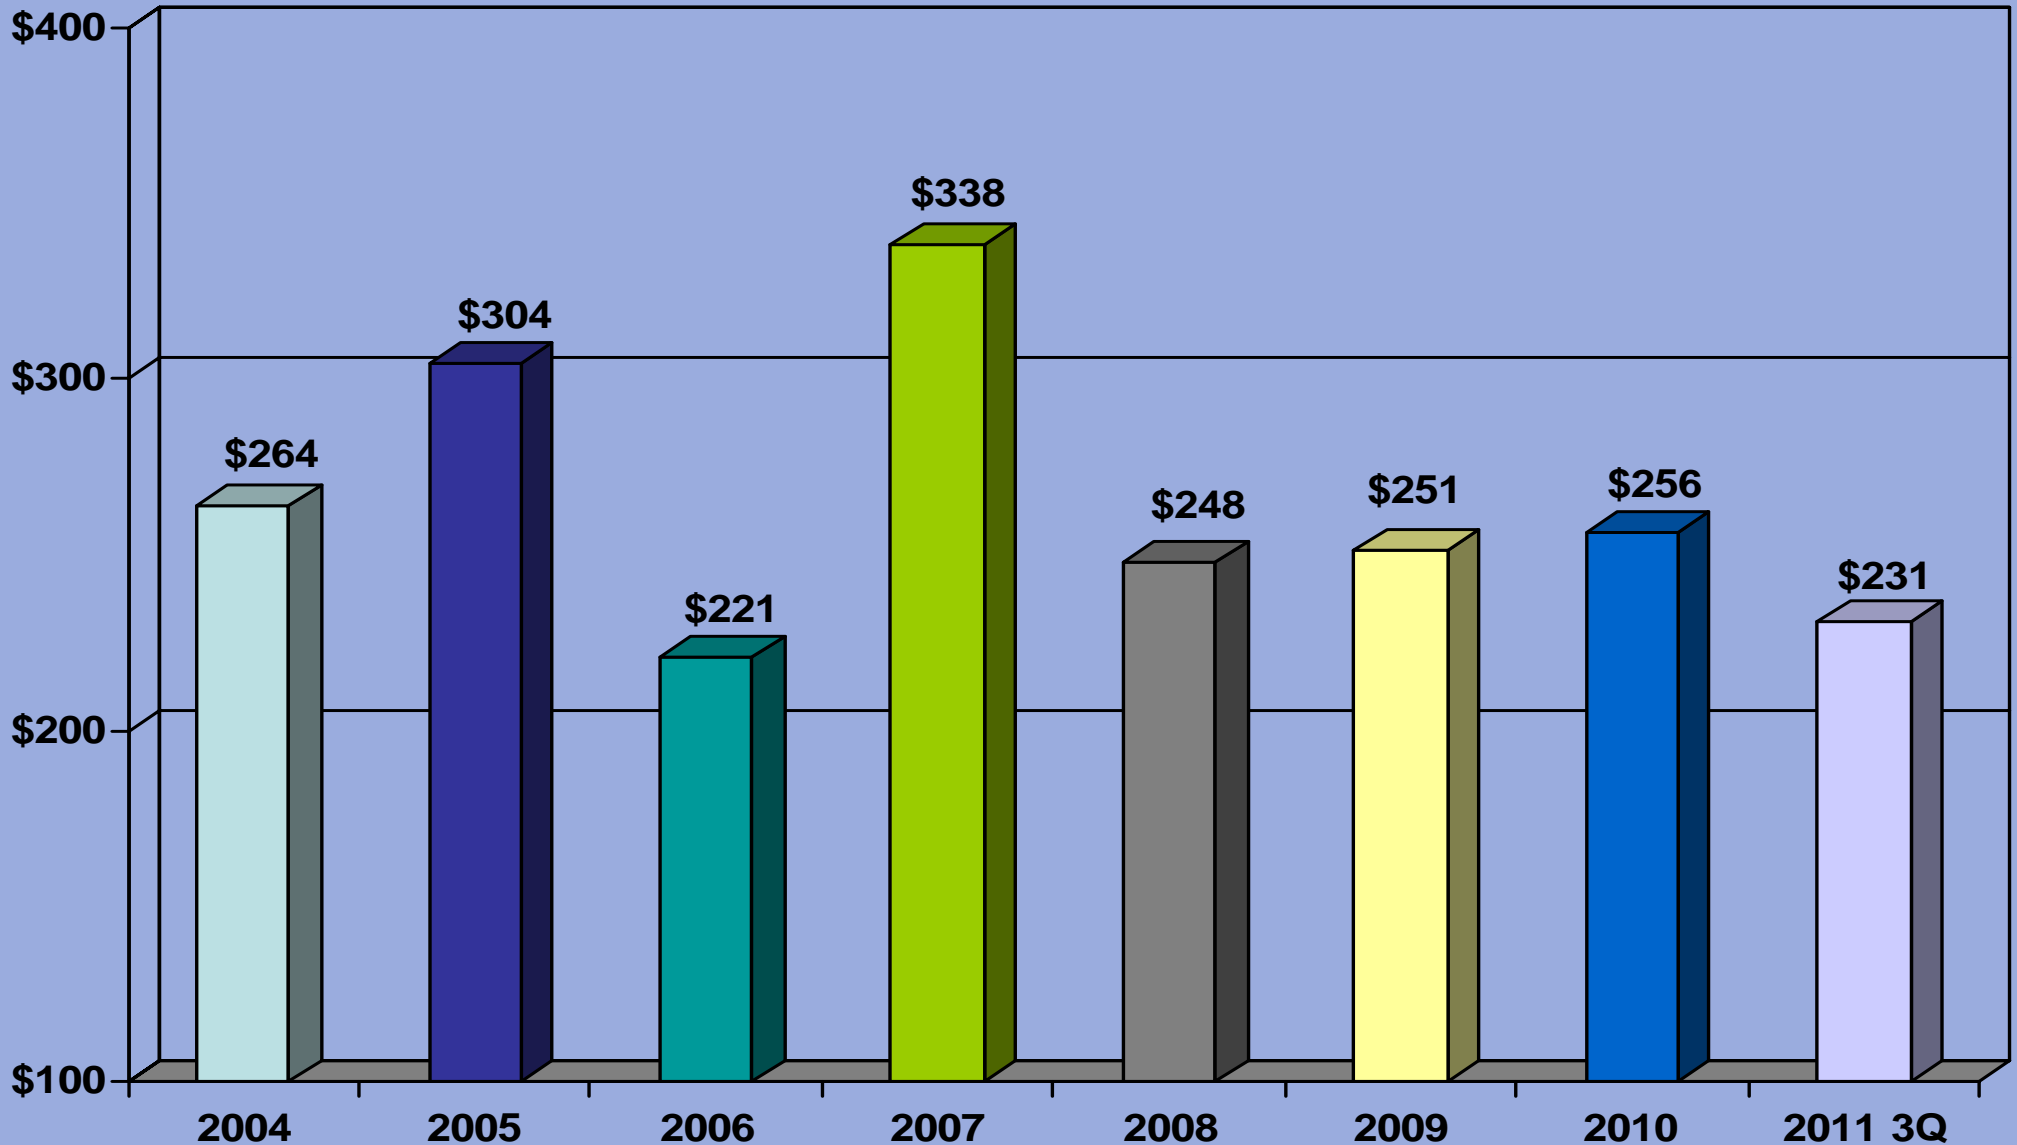

Mountain View 5-50 Units

Mountain View 5-50 Units Average Price/Unit

Mountain View 5-50 Units Average Price/SF

Mountain View 5-50 Units Days on Market

Mountain View 5-50 Units Annual Sales

Mountain View 5-50 Units Average Cap Rate

Mountain View 5-50 Units Average GRM

Mountain View 5-50 Units

Average Price/ Unit **Average Price/ SF**

Mountain View 5-50 Units

Days on Market **Annual Sales**

Mountain View 5-50 Units

CAP Rate **GRM**