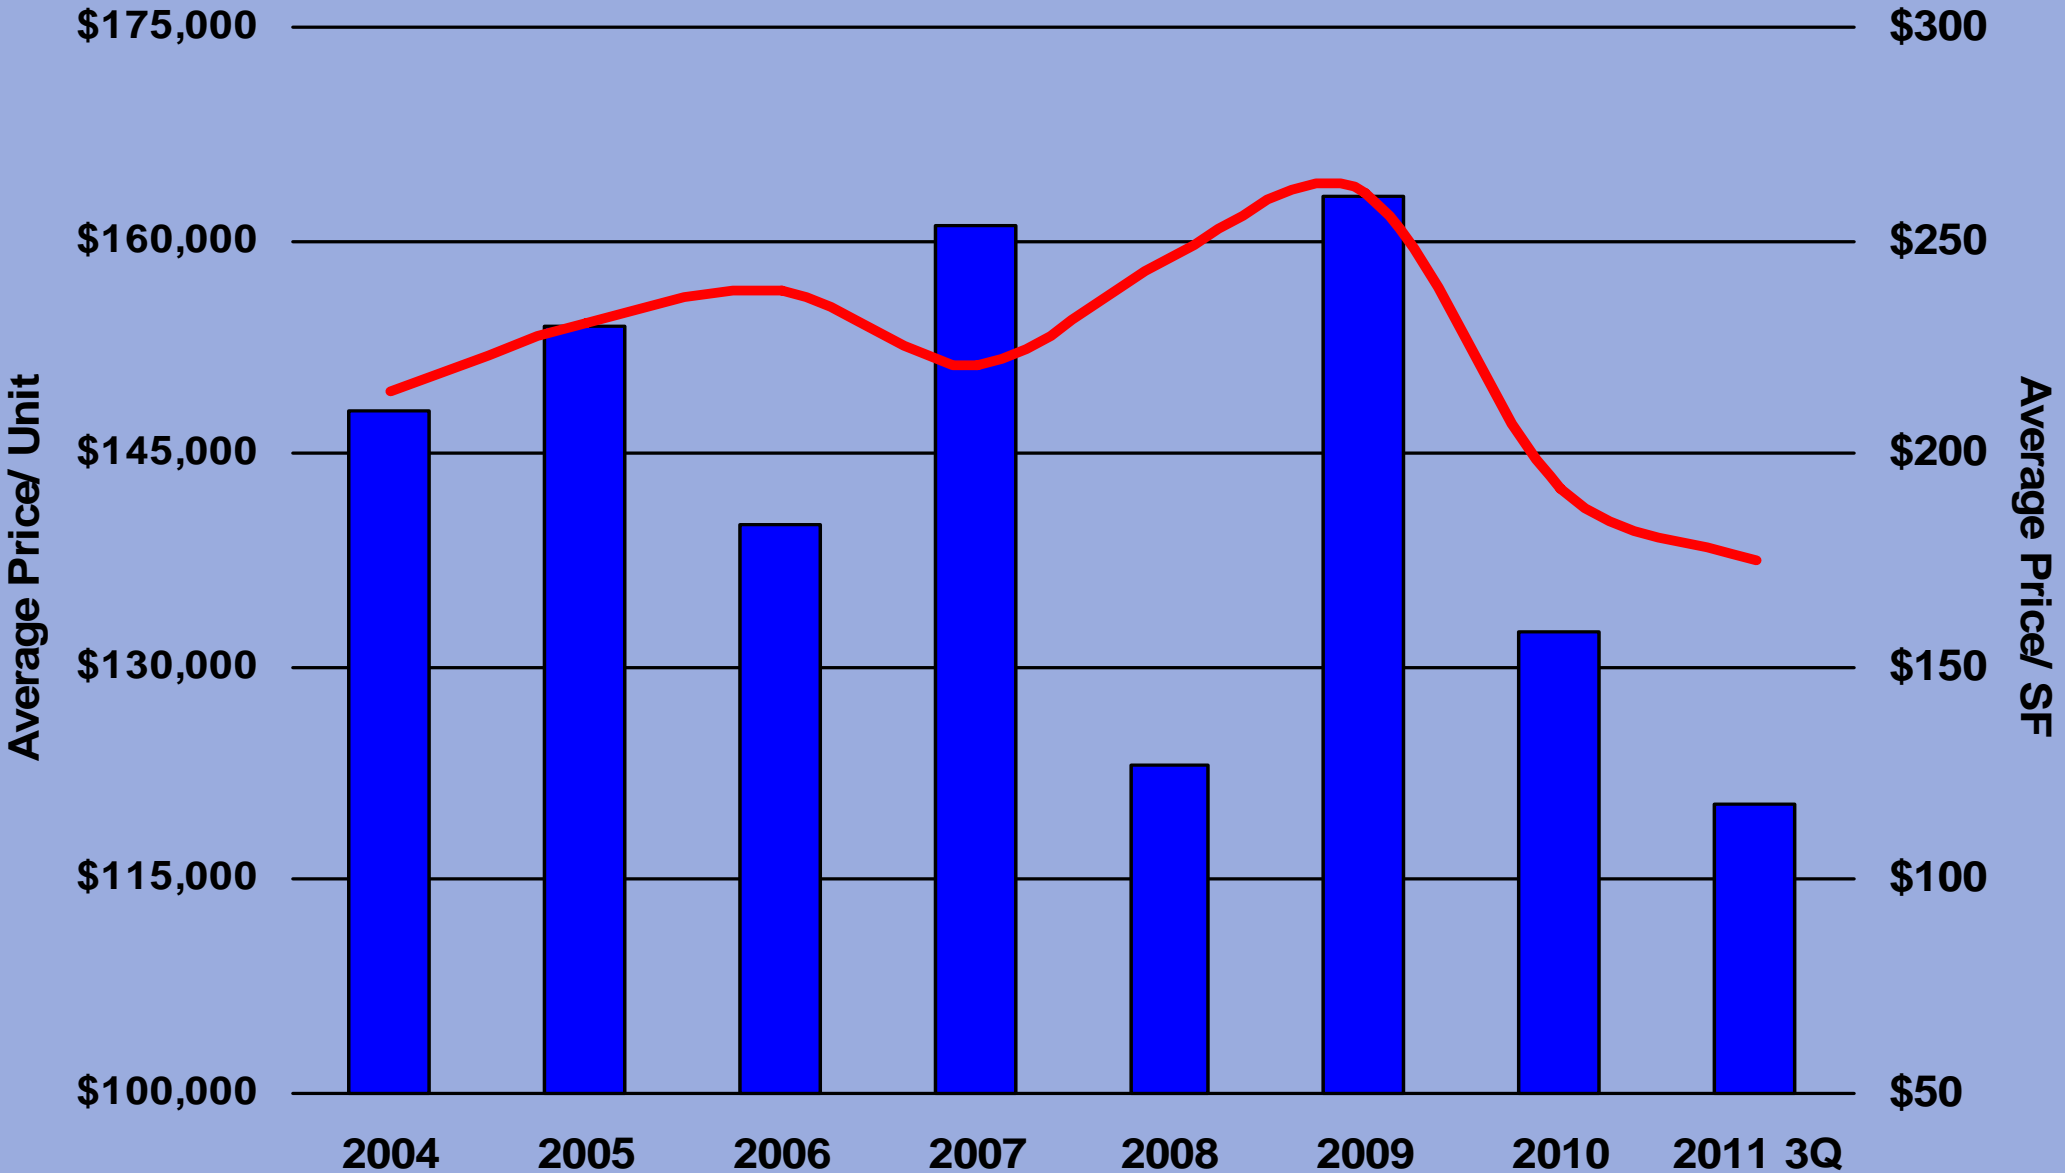

Santa Clara

5-50 Units

Santa Clara 5-50 Units Average Price/Unit

Santa Clara 5-50 Units Average Price/SF

Santa Clara 5-50 Units Days on Market

Santa Clara 5-50 Units Annual Sales

Santa Clara 5-50 Units Average GRM

Santa Clara 5-50 Units Average Cap Rate

Santa Clara 5-50 Units

Average Price/ Unit **Average Price/ SF**

Santa Clara 5-50 Units

CAP Rate **GRM**

Santa Clara 5-50 Units

Days on Market **Annual Sales**