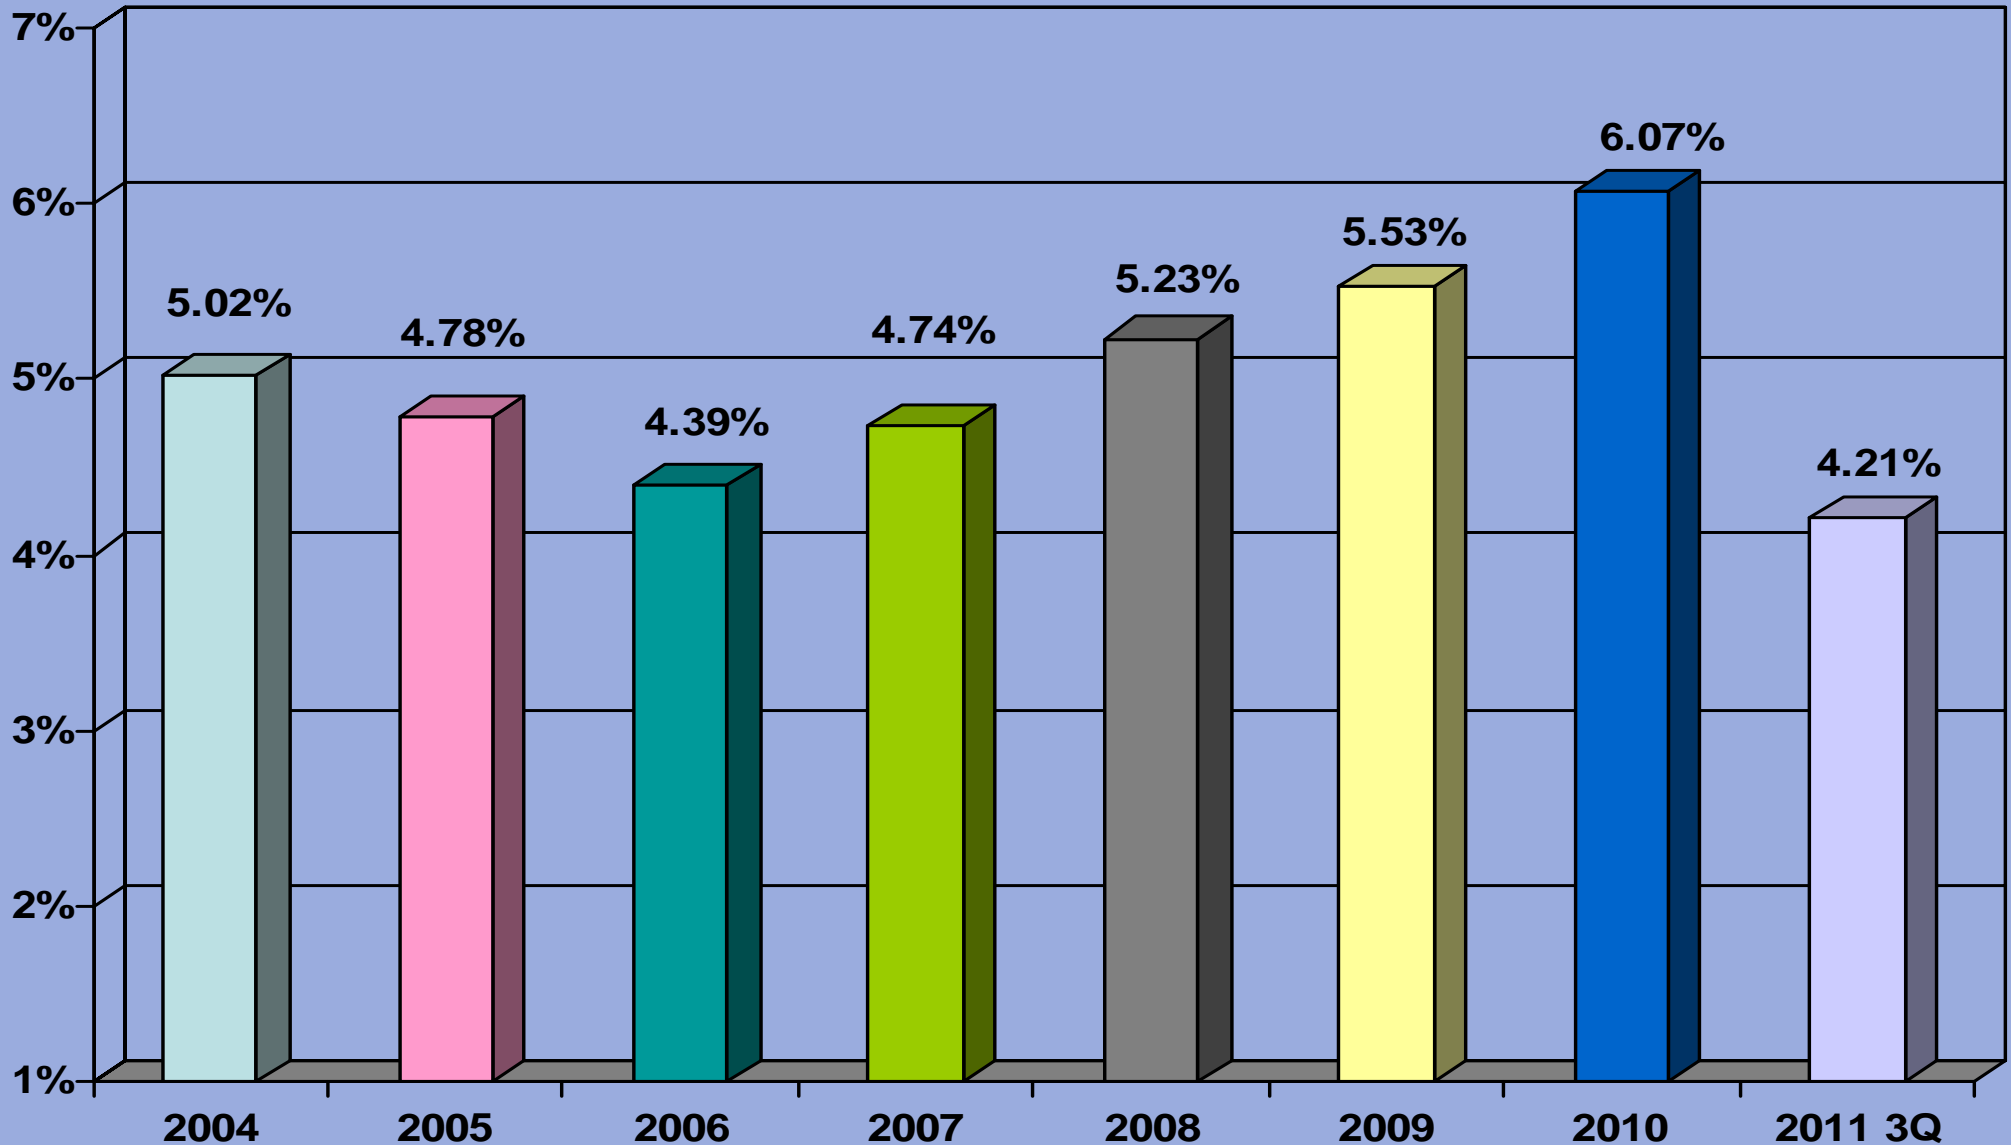

Santa Clara

5-50 Units

Santa Clara 5-50 Units Average Price/Unit

Santa Clara 5-50 Units Average Price/SF

Santa Clara 5-50 Units Days on Market

Santa Clara 5-50 Units Annual Sales

Santa Clara 5-50 Units Average GRM

Santa Clara 5-50 Units Average Cap Rate

Santa Clara 5-50 Units

Average Price/ Unit **Average Price/ SF**

Santa Clara 5-50 Units

CAP Rate **GRM**

Santa Clara 5-50 Units

Days on Market **Annual Sales**