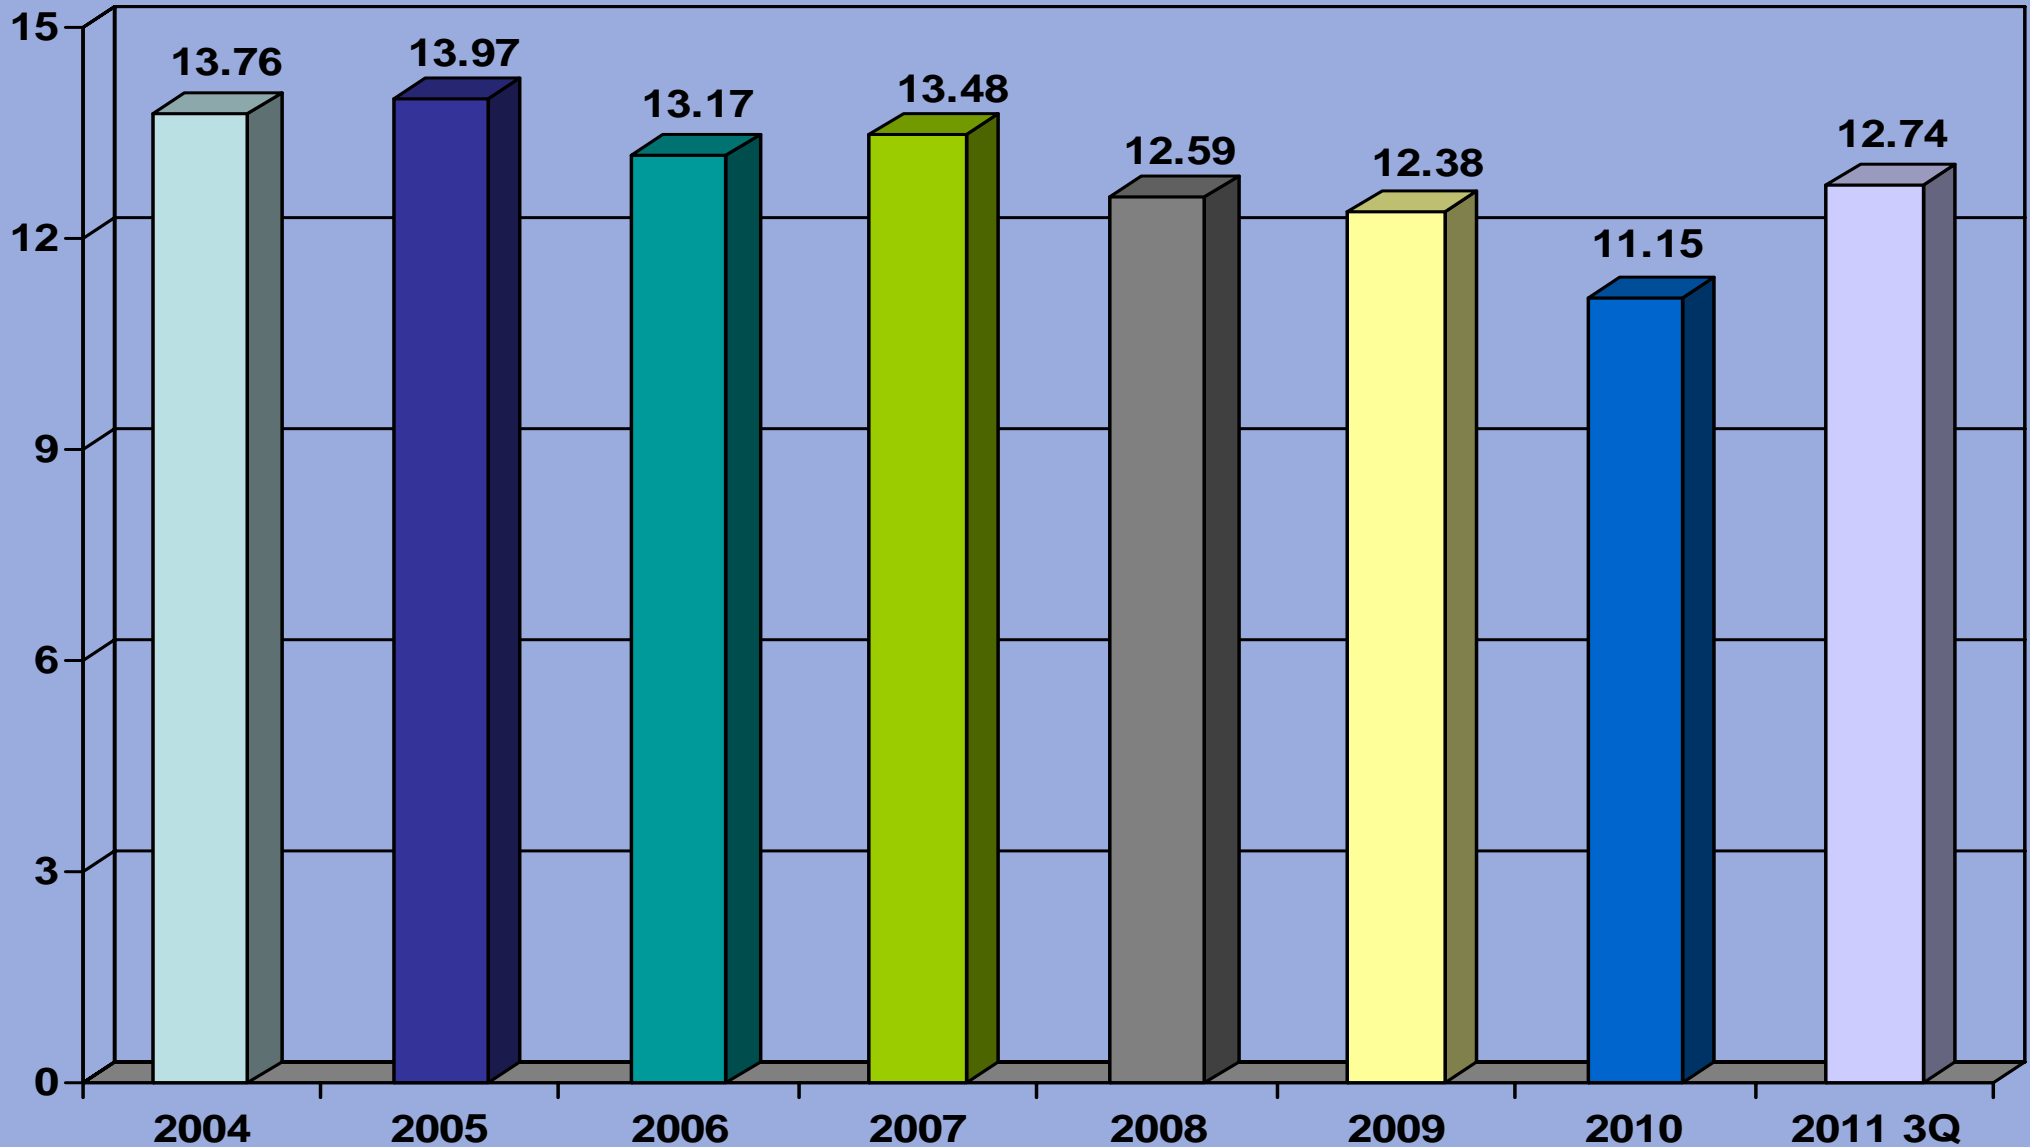

Santa Clara

5-50 Units

Santa Clara 5-50 Units Average Price/Unit

Santa Clara 5-50 Units Average Price/SF

Santa Clara 5-50 Units Days on Market

Santa Clara 5-50 Units Annual Sales

Santa Clara 5-50 Units Average GRM

Santa Clara 5-50 Units Average Cap Rate

Santa Clara 5-50 Units

Average Price/ Unit **Average Price/ SF**

Santa Clara 5-50 Units

CAP Rate **GRM**

Santa Clara 5-50 Units

Days on Market **Annual Sales**