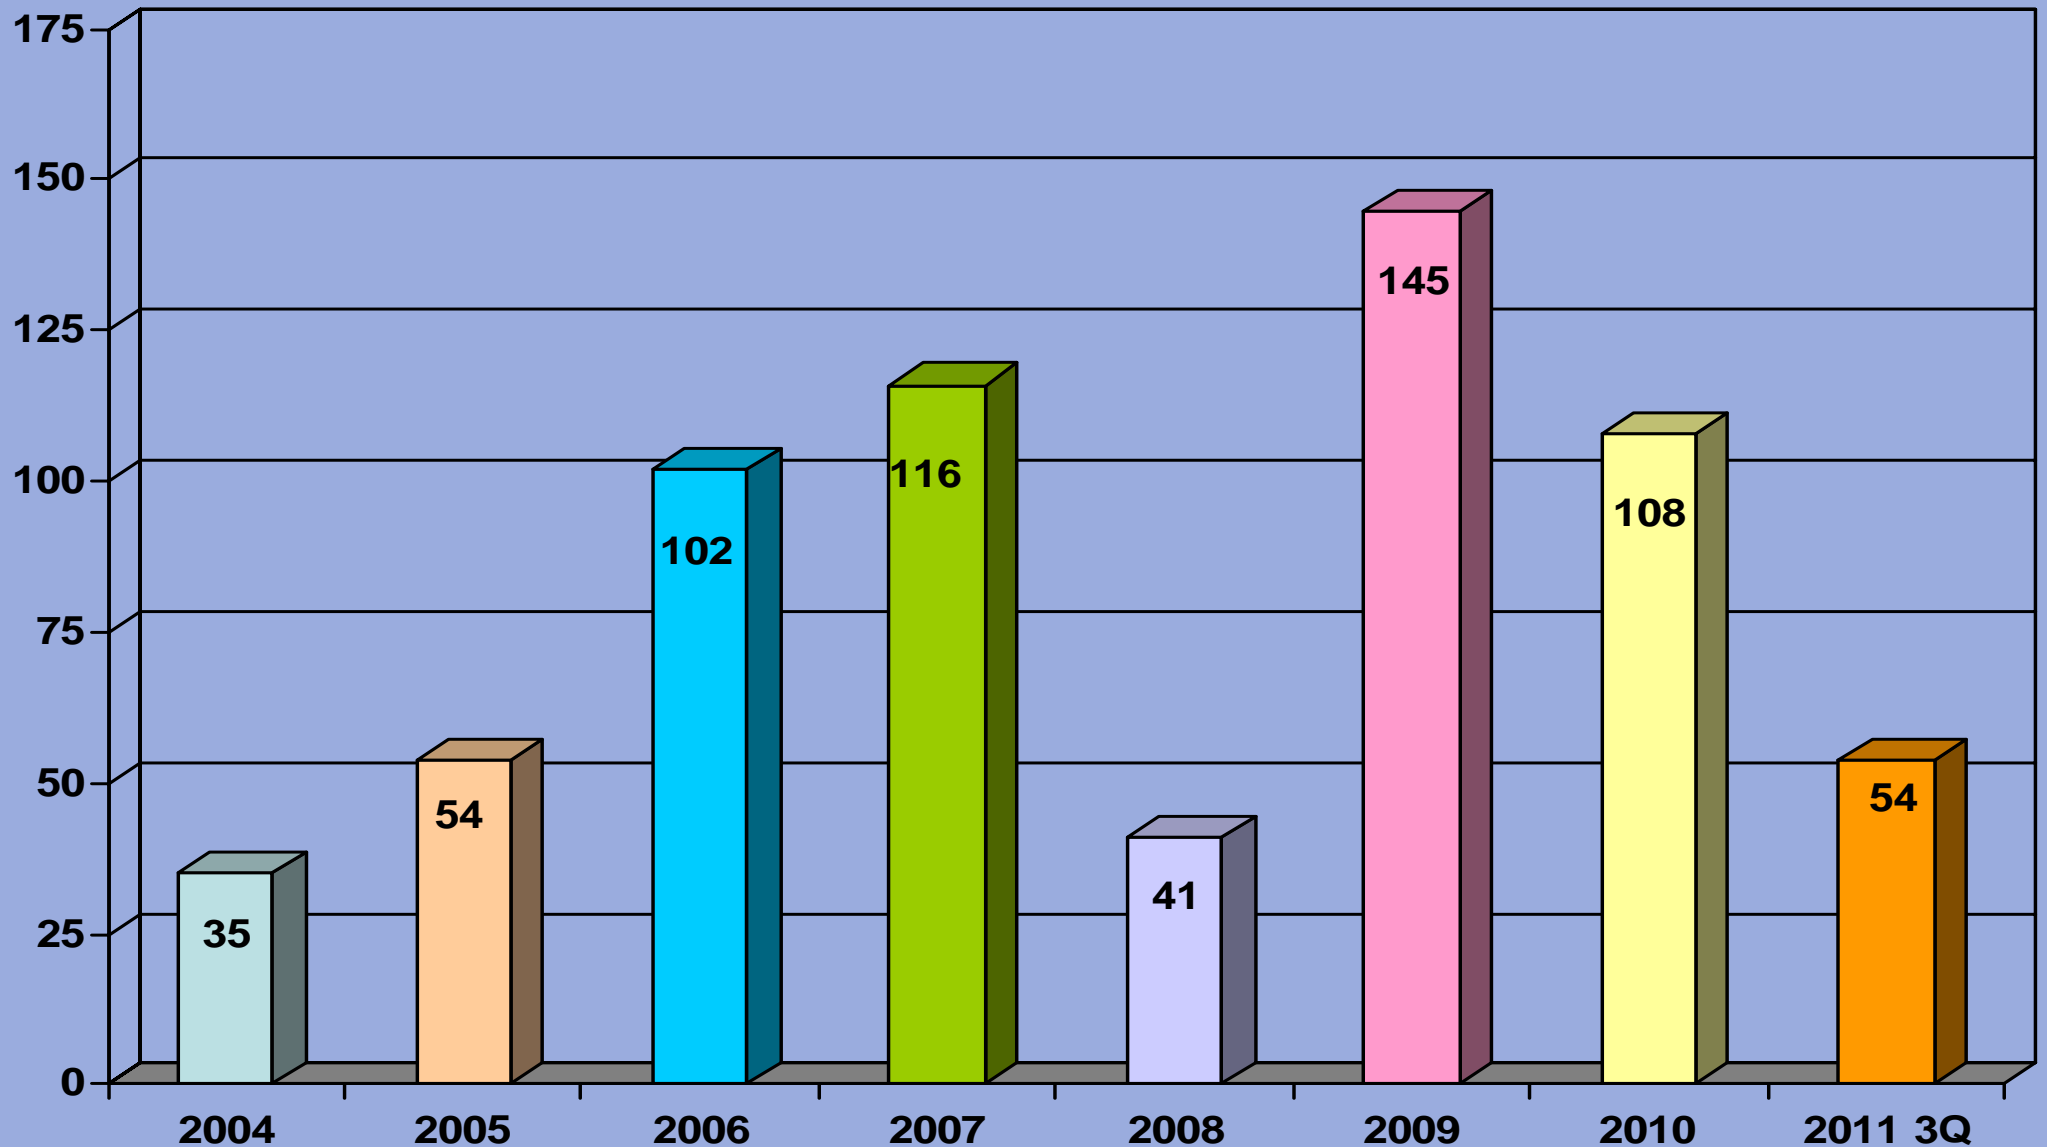

Santa Clara

5-50 Units

Santa Clara 5-50 Units Average Price/Unit

Santa Clara 5-50 Units Average Price/SF

Santa Clara 5-50 Units Days on Market

Santa Clara 5-50 Units Annual Sales

Santa Clara 5-50 Units Average GRM

Santa Clara 5-50 Units Average Cap Rate

Santa Clara 5-50 Units

Average Price/ Unit **Average Price/ SF**

Santa Clara 5-50 Units

CAP Rate **GRM**

Santa Clara 5-50 Units

Days on Market **Annual Sales**