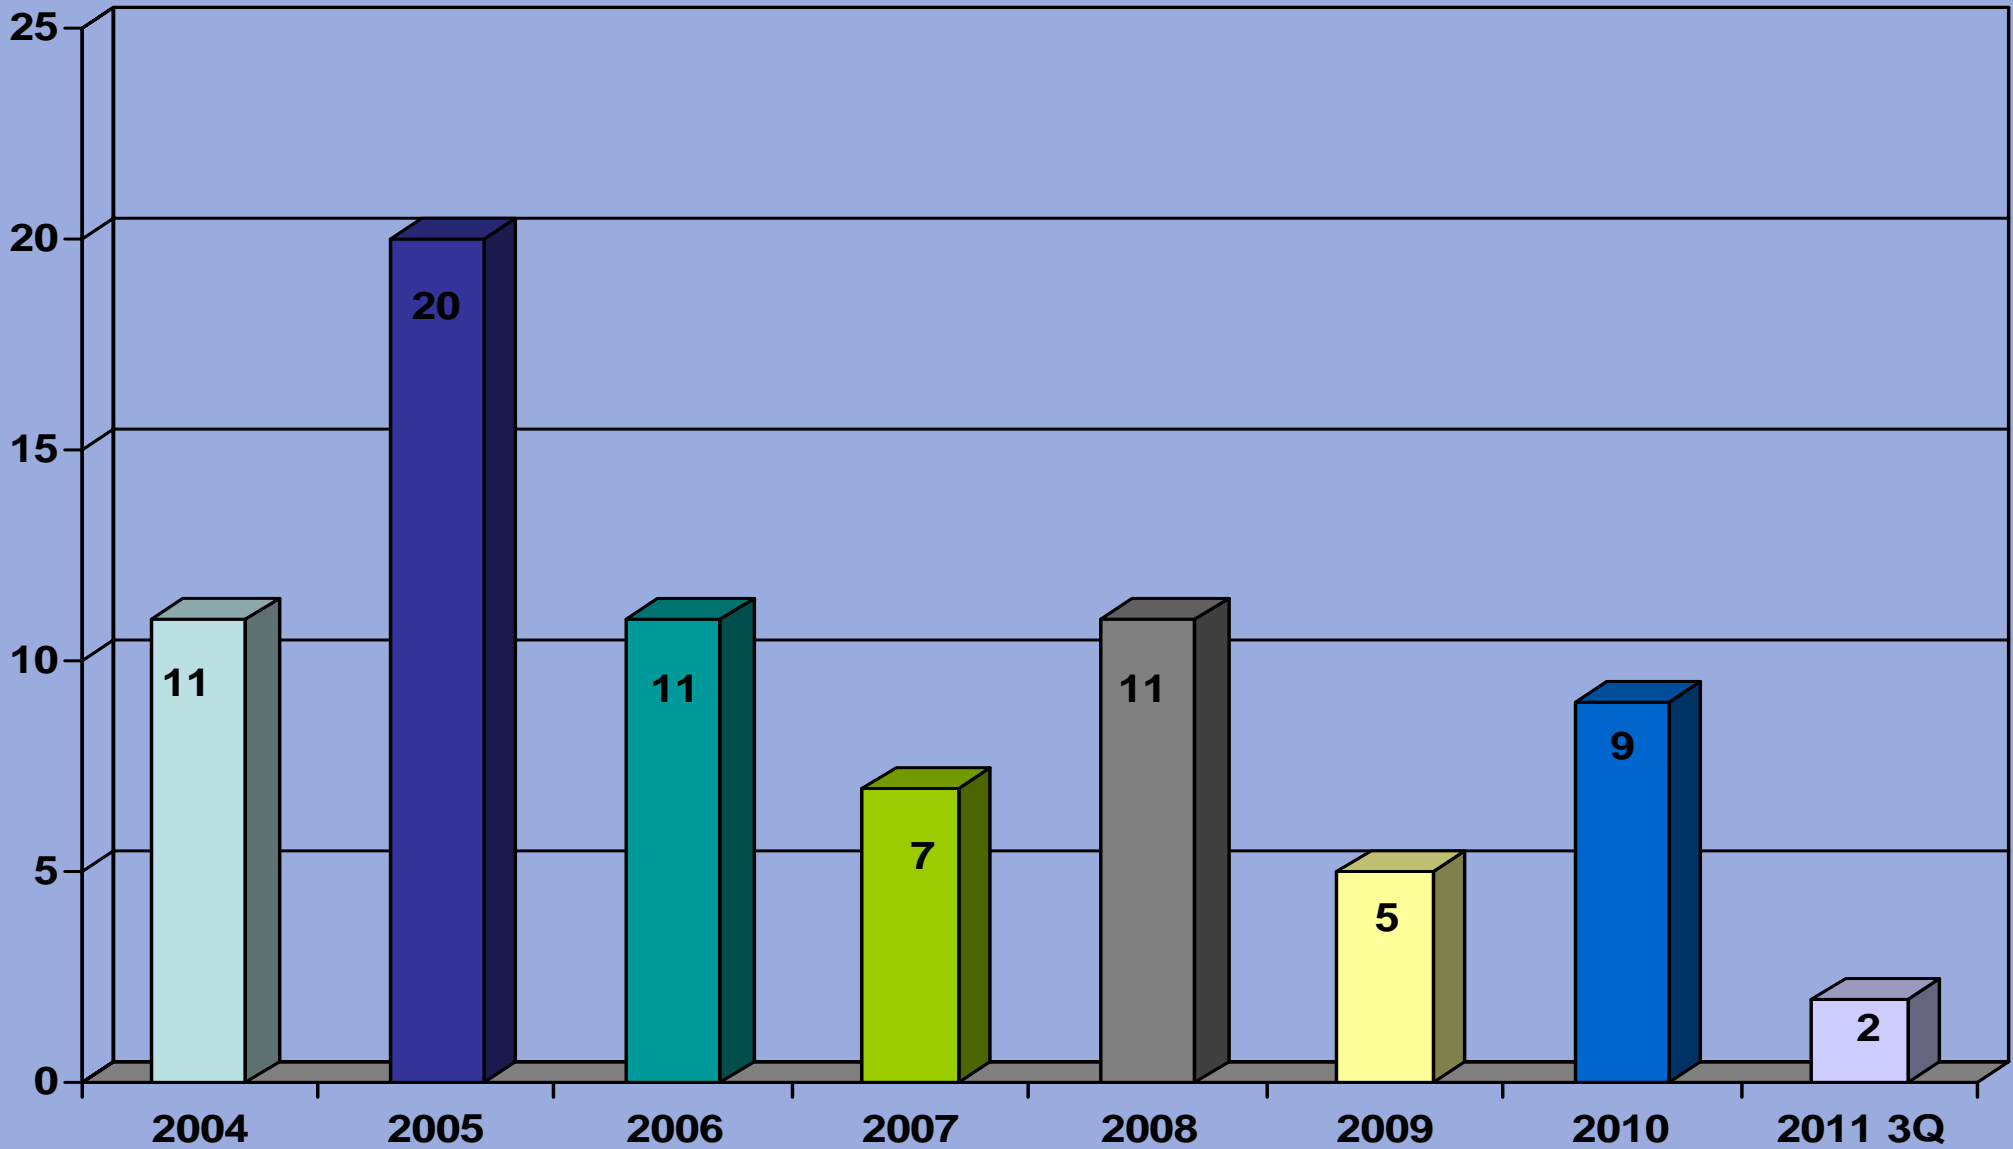

Santa Clara

5-50 Units

Santa Clara 5-50 Units Average Price/Unit

Santa Clara 5-50 Units Average Price/SF

Santa Clara 5-50 Units Days on Market

Santa Clara 5-50 Units Annual Sales

Santa Clara 5-50 Units Average GRM

Santa Clara 5-50 Units Average Cap Rate

Santa Clara 5-50 Units

Average Price/ Unit **Average Price/ SF**

Santa Clara 5-50 Units

CAP Rate **GRM**

Santa Clara 5-50 Units

Days on Market **Annual Sales**