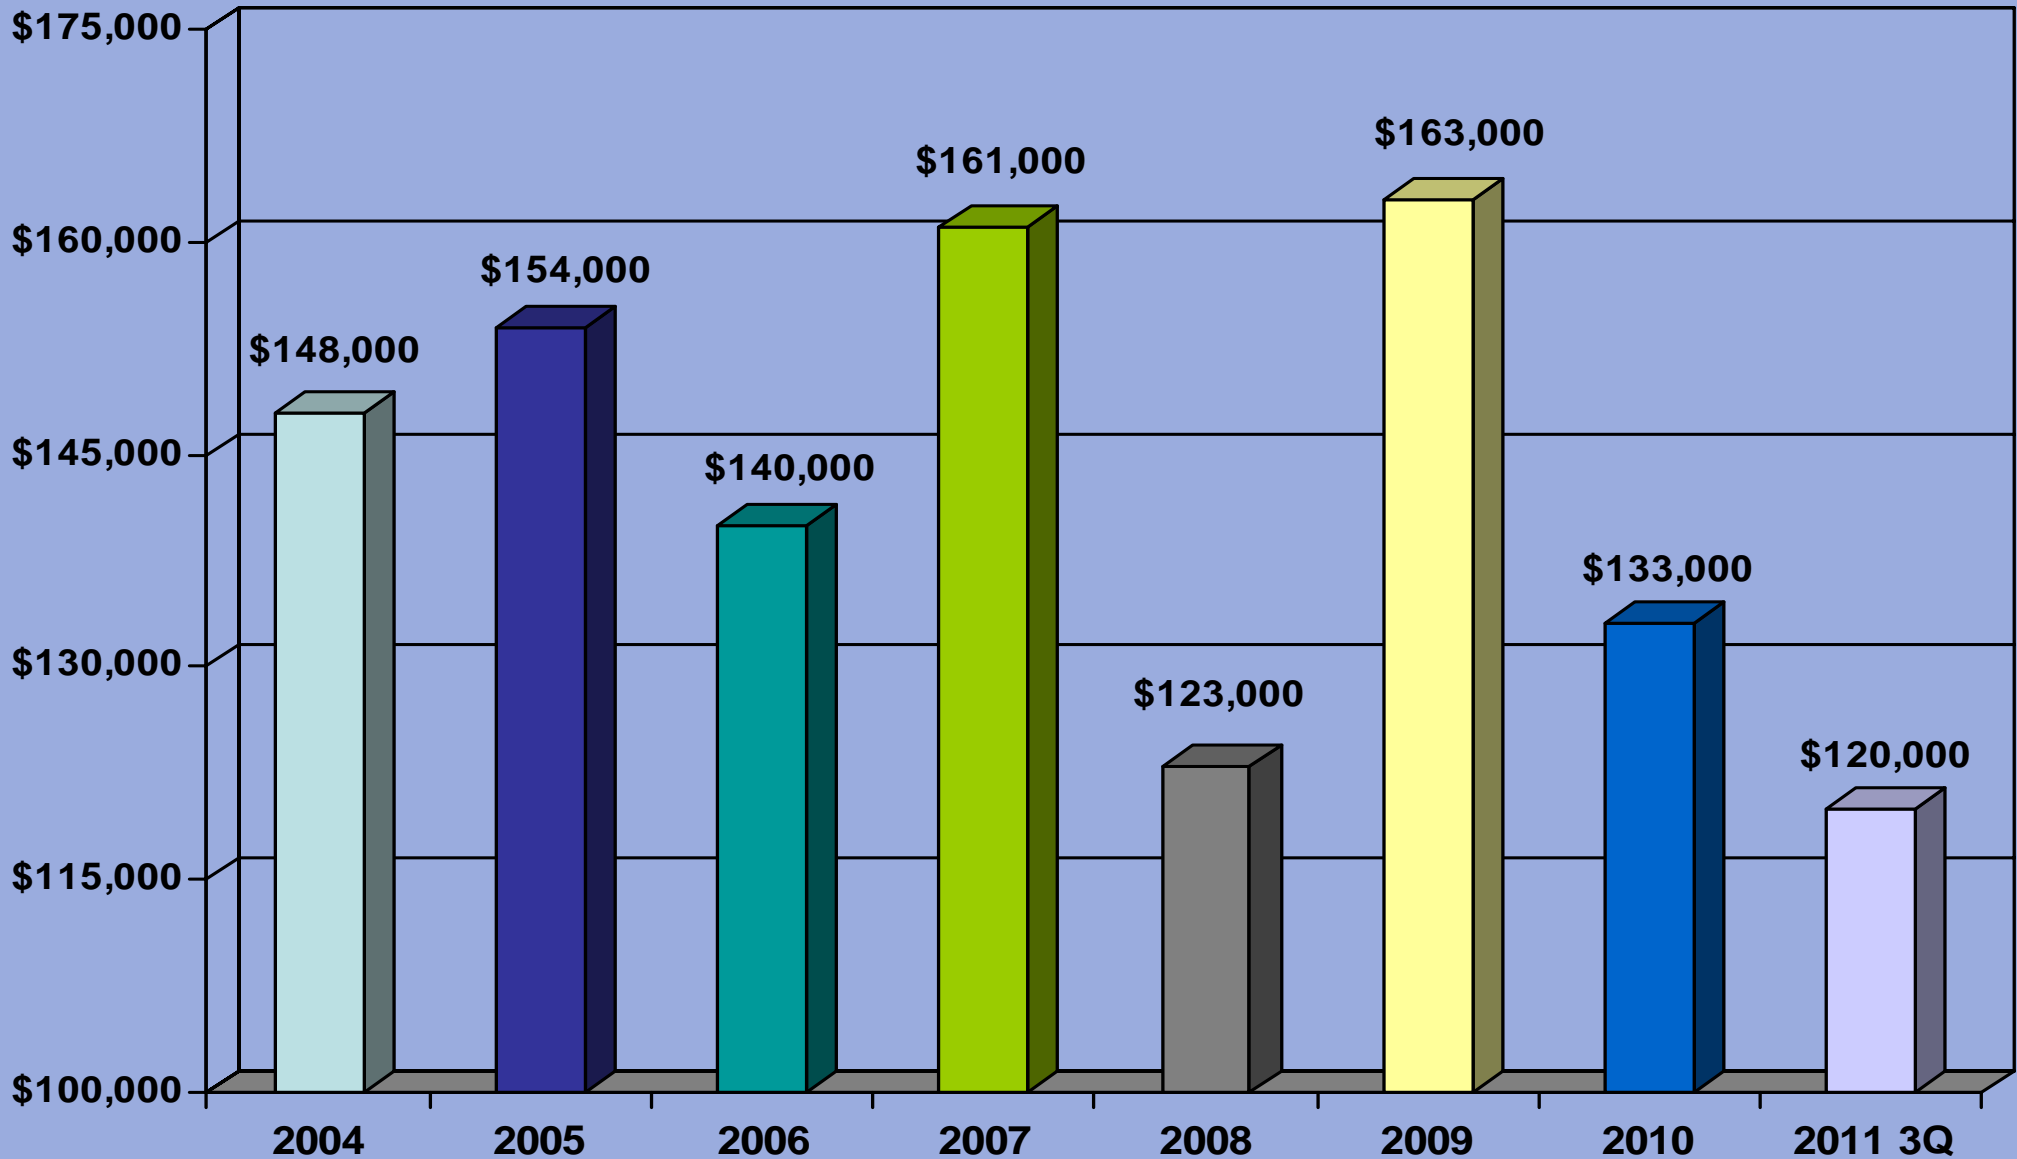

Santa Clara

5-50 Units

Santa Clara 5-50 Units Average Price/Unit

Santa Clara 5-50 Units Average Price/SF

Santa Clara 5-50 Units Days on Market

Santa Clara 5-50 Units Annual Sales

Santa Clara 5-50 Units Average GRM

Santa Clara 5-50 Units Average Cap Rate

Santa Clara 5-50 Units

Average Price/ Unit **Average Price/ SF**

Santa Clara 5-50 Units

CAP Rate **GRM**

Santa Clara 5-50 Units

Days on Market **Annual Sales**