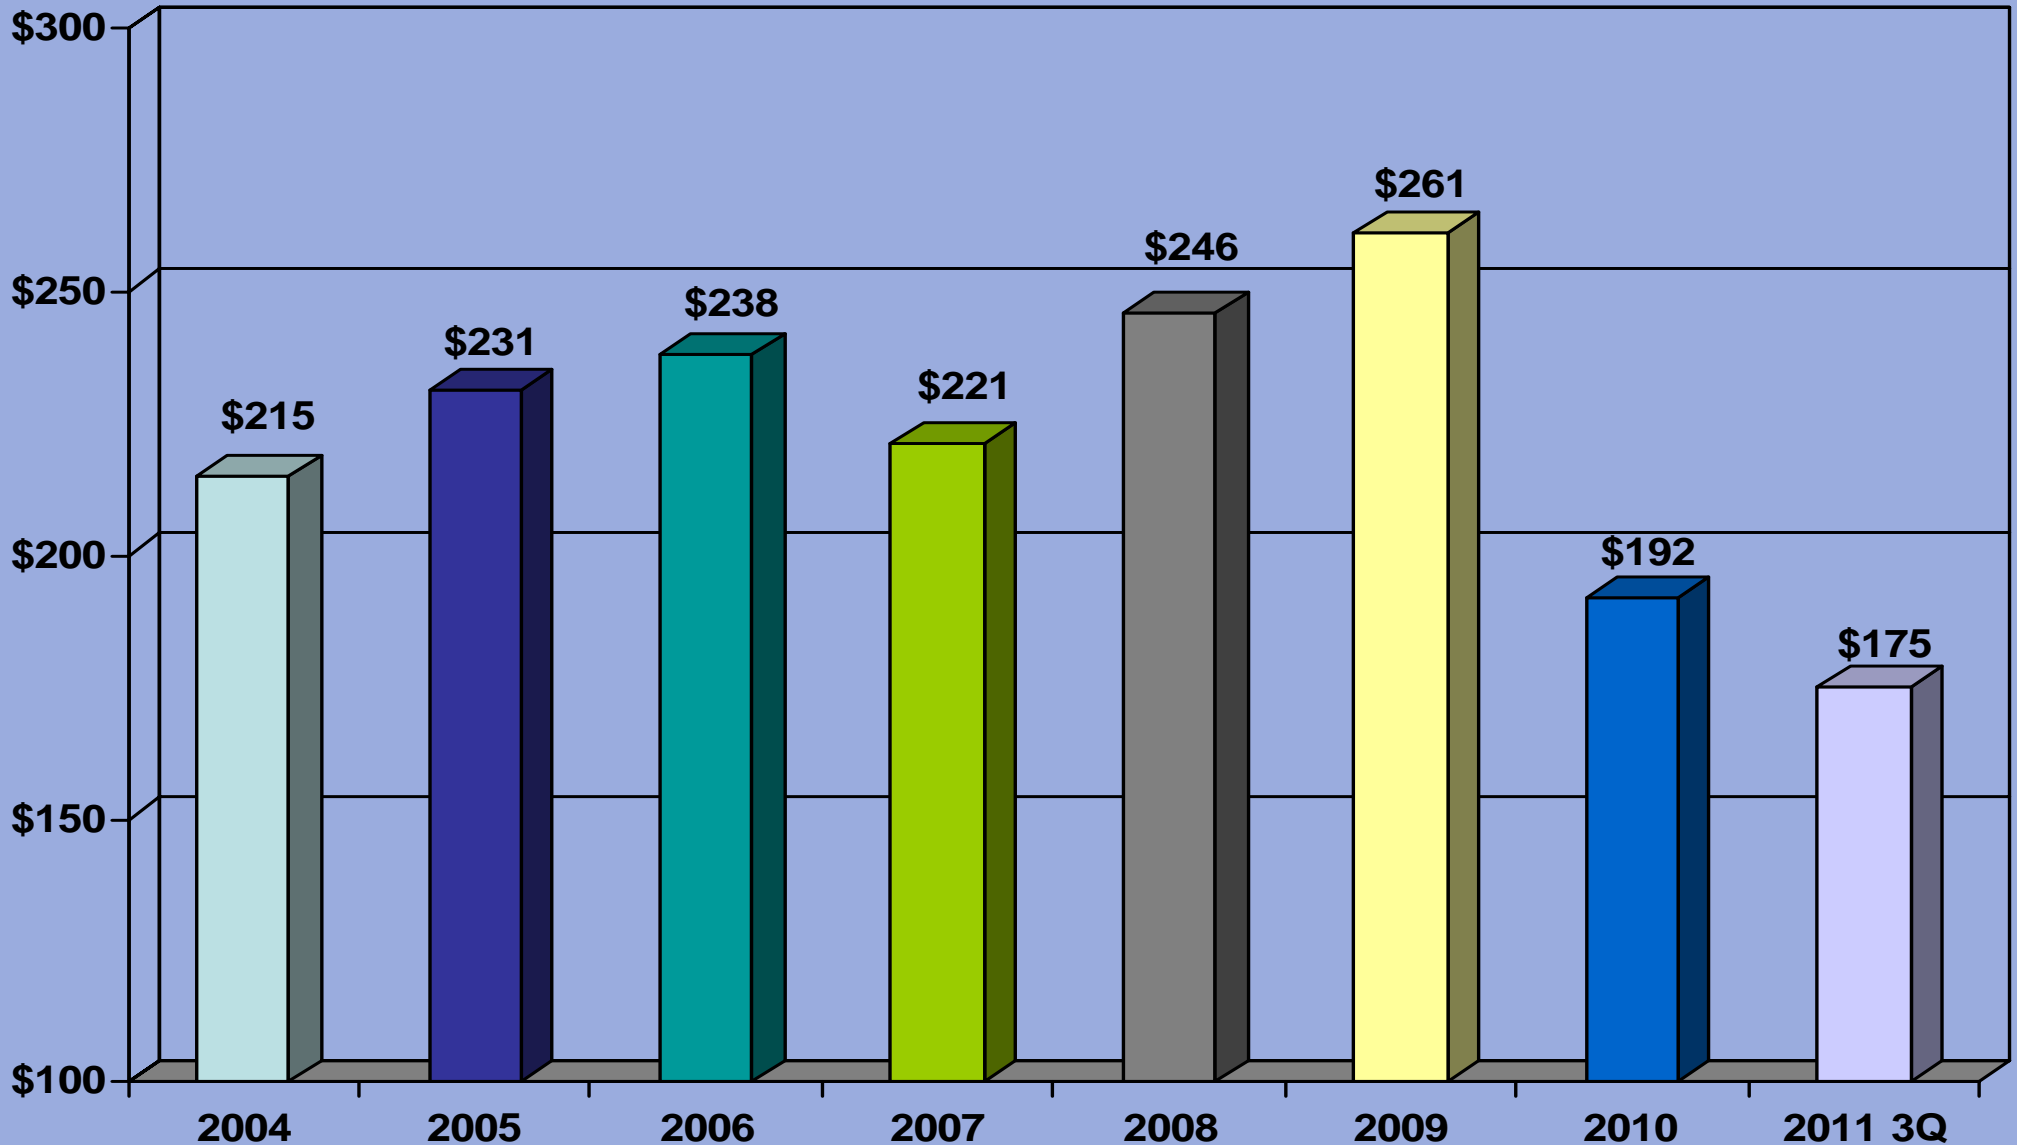

Santa Clara

5-50 Units

Santa Clara 5-50 Units Average Price/Unit

Santa Clara 5-50 Units Average Price/SF

Santa Clara 5-50 Units Days on Market

Santa Clara 5-50 Units Annual Sales

Santa Clara 5-50 Units Average GRM

Santa Clara 5-50 Units Average Cap Rate

Santa Clara 5-50 Units

Average Price/ Unit **Average Price/ SF**

Santa Clara 5-50 Units

CAP Rate **GRM**

Santa Clara 5-50 Units

Days on Market **Annual Sales**