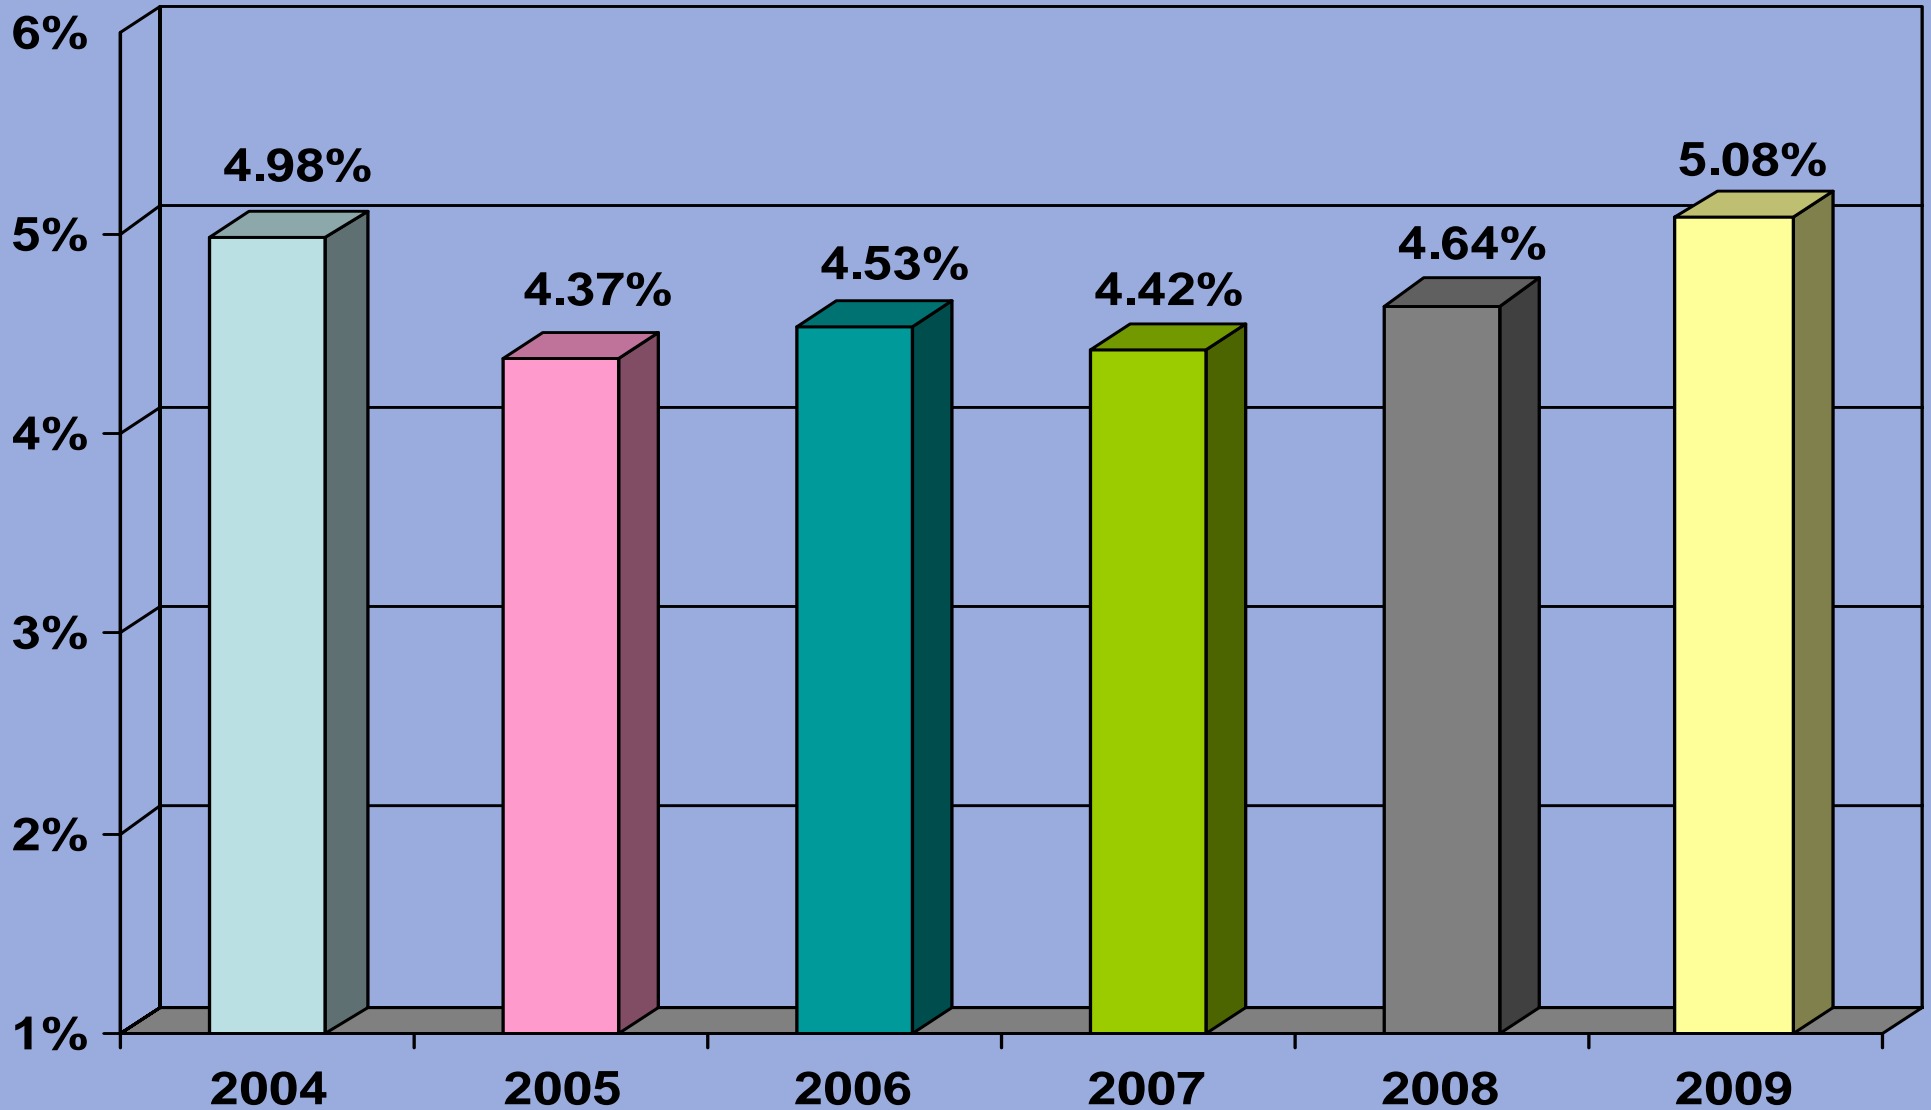

Mountain View 5+ Units

Mountain View 5+ Units Average Price/Unit

Mountain View 5+ Units Average Price/SF

Mountain View 5+ Units Days on Market

Mountain View 5+ Units Annual Sales

Mountain View 5+ Units Average Cap Rate

Mountain View 5+ Units Average GRM

Mountain View 5-50 Units

Days on Market **Annual Sales**

Mountain View 5-50 Units

CAP Rate **GRM**

Mountain View 5-50 Units

Average Price/ Unit **Average Price/ SF**