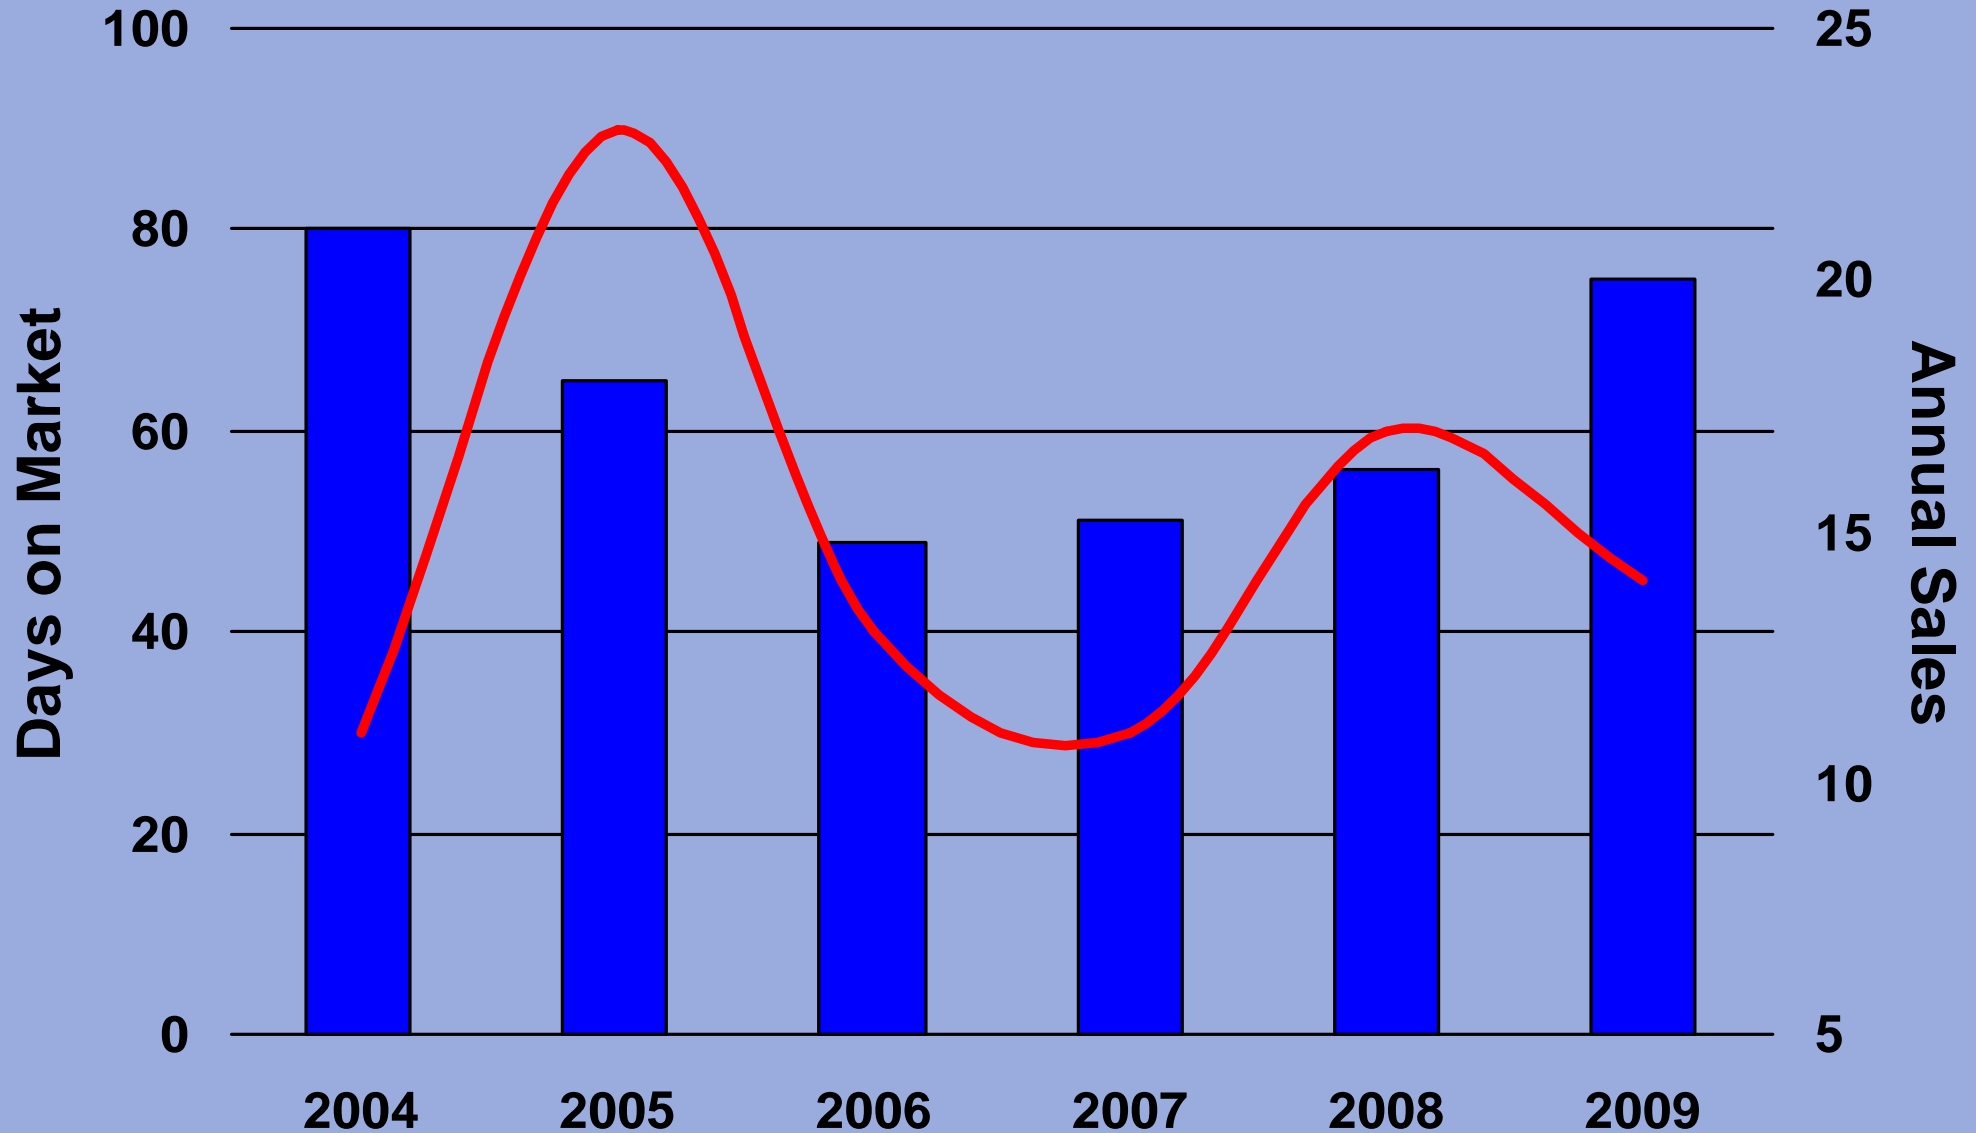

Mountain View 5+ Units

Mountain View 5+ Units Average Price/Unit

Mountain View 5+ Units Average Price/SF

Mountain View 5+ Units Days on Market

Mountain View 5+ Units Annual Sales

Mountain View 5+ Units Average Cap Rate

Mountain View 5+ Units Average GRM

Mountain View 5-50 Units

Days on Market **Annual Sales**

Mountain View 5-50 Units

CAP Rate **GRM**

Mountain View 5-50 Units

Average Price/ Unit **Average Price/ SF**