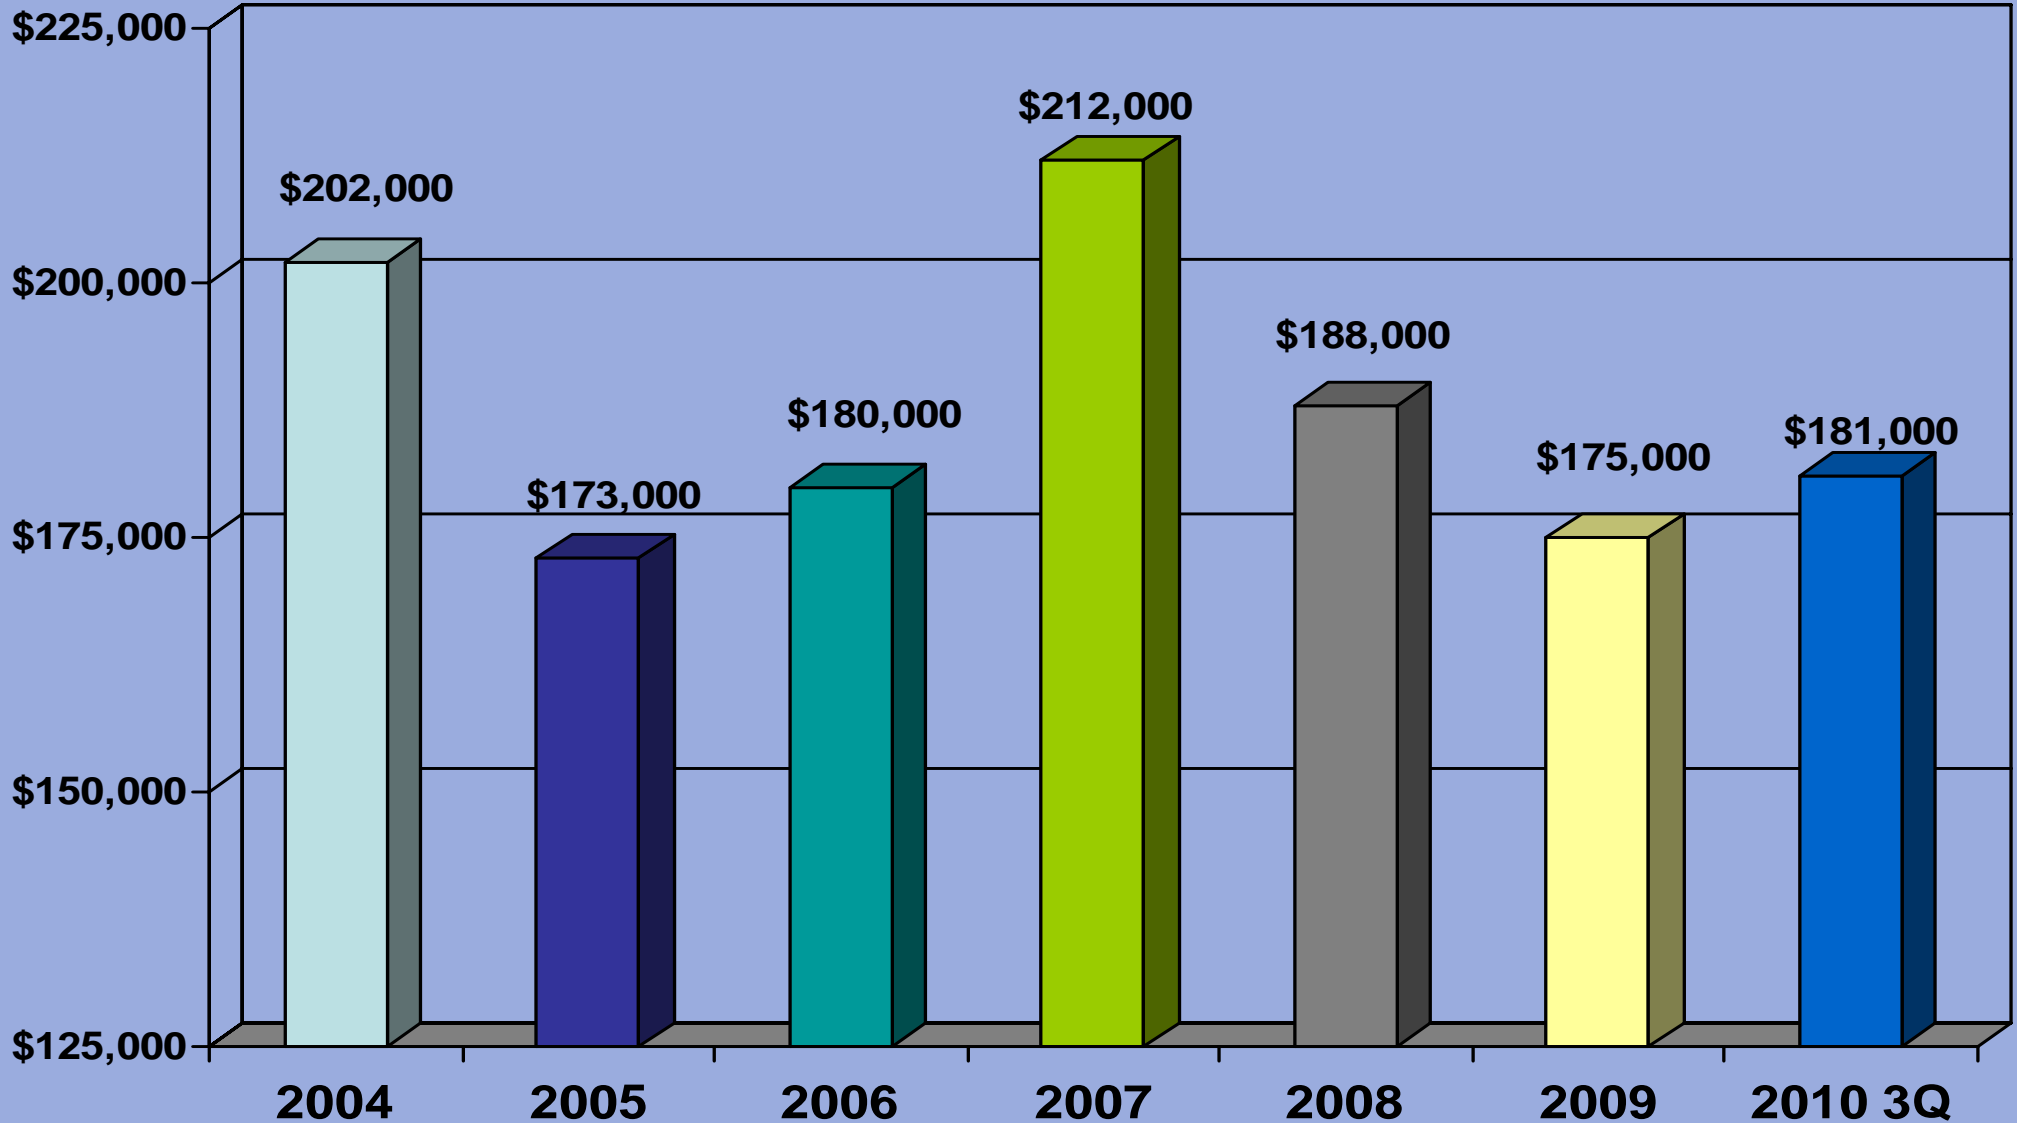

Mountain View 5+ Units

Mountain View 5+ Units Average Price/Unit

Mountain View 5+ Units Average Price/SF

Mountain View 5+ Units Days on Market

Mountain View 5+ Units Annual Sales

Mountain View 5+ Units Average Cap Rate

Mountain View 5+ Units Average GRM

Mountain View 5-50 Units

Days on Market **Annual Sales**

Mountain View 5-50 Units

CAP Rate **GRM**

Mountain View 5-50 Units

Average Price/ Unit **Average Price/ SF**