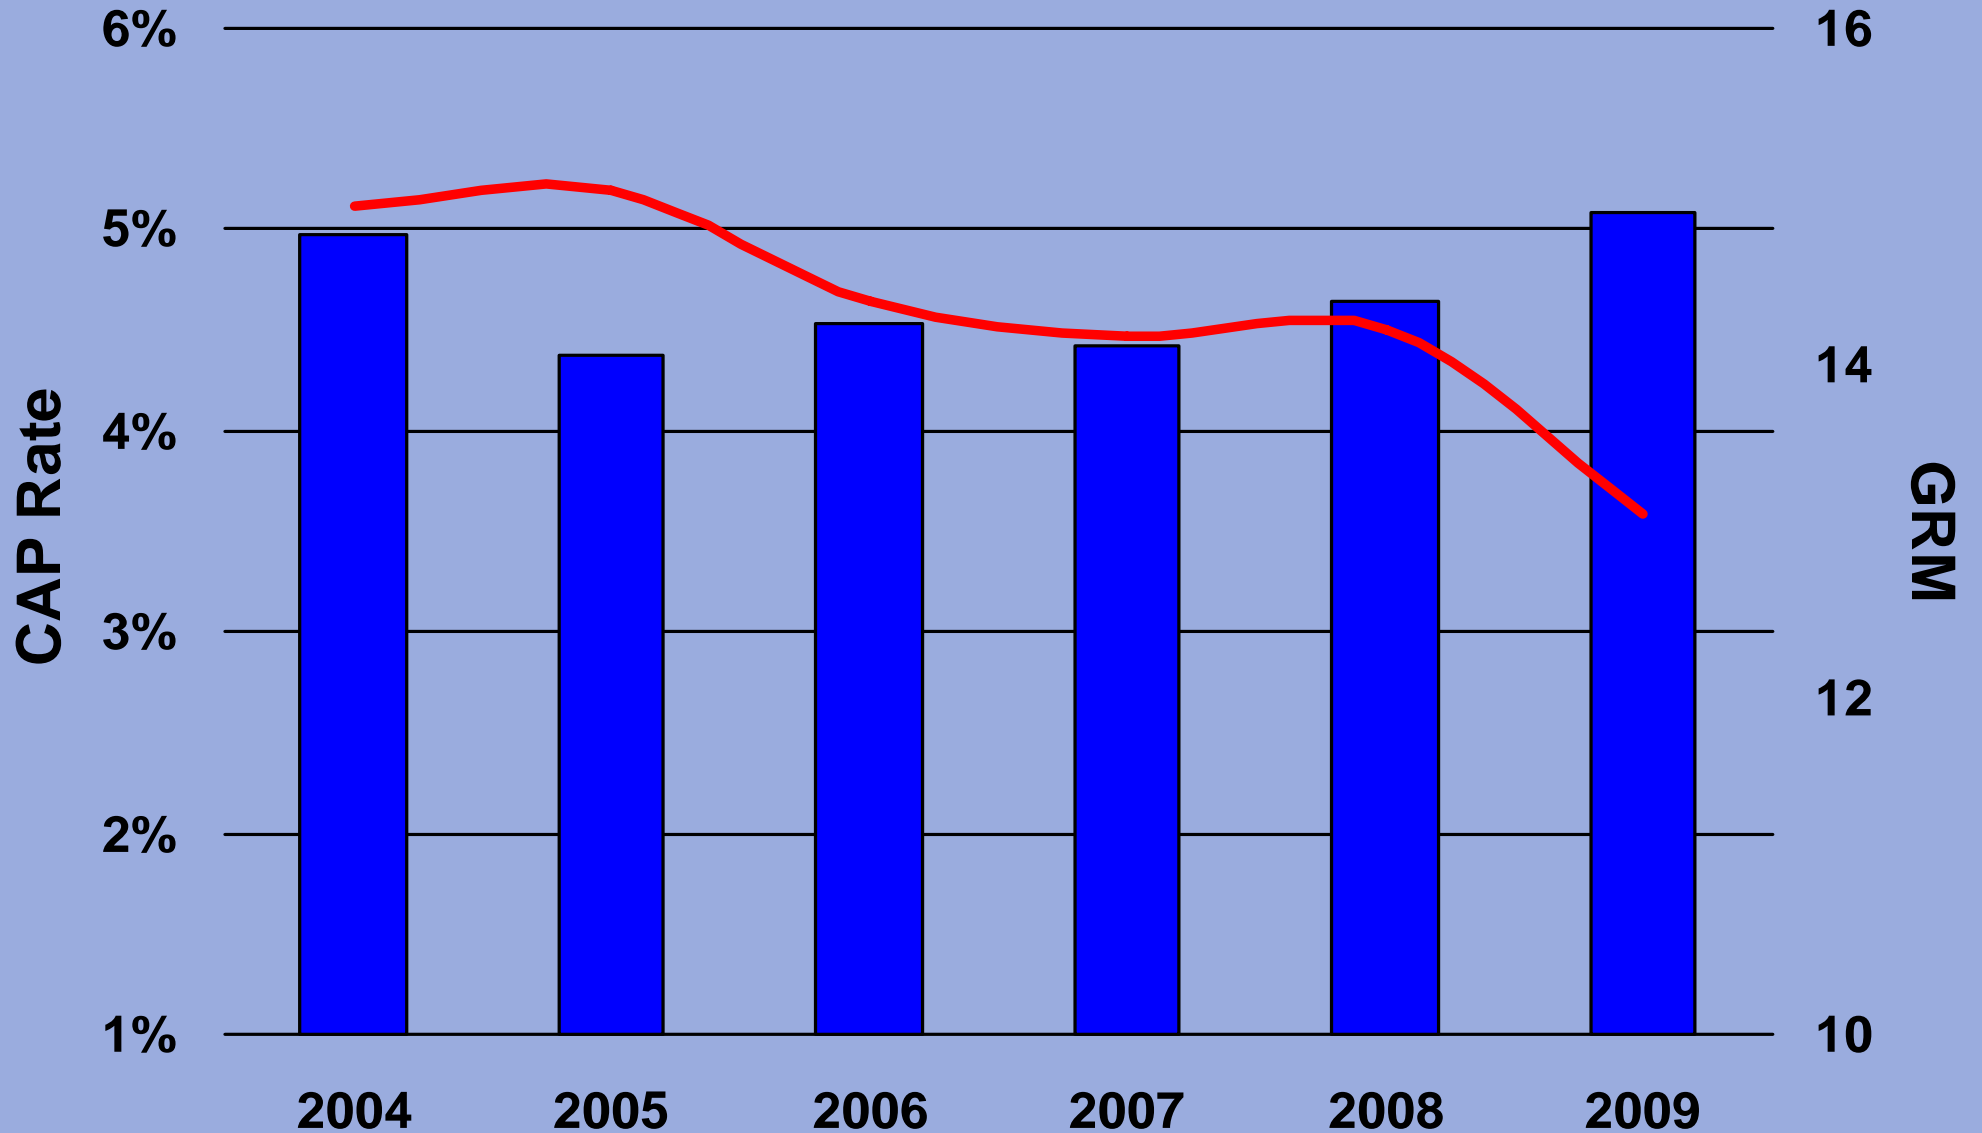

Mountain View 5+ Units

Mountain View 5+ Units Average Price/Unit

Mountain View 5+ Units Average Price/SF

Mountain View 5+ Units Days on Market

Mountain View 5+ Units Annual Sales

Mountain View 5+ Units Average Cap Rate

Mountain View 5+ Units Average GRM

Mountain View 5-50 Units

Days on Market **Annual Sales**

Mountain View 5-50 Units

CAP Rate **GRM**

Mountain View 5-50 Units

Average Price/ Unit **Average Price/ SF**