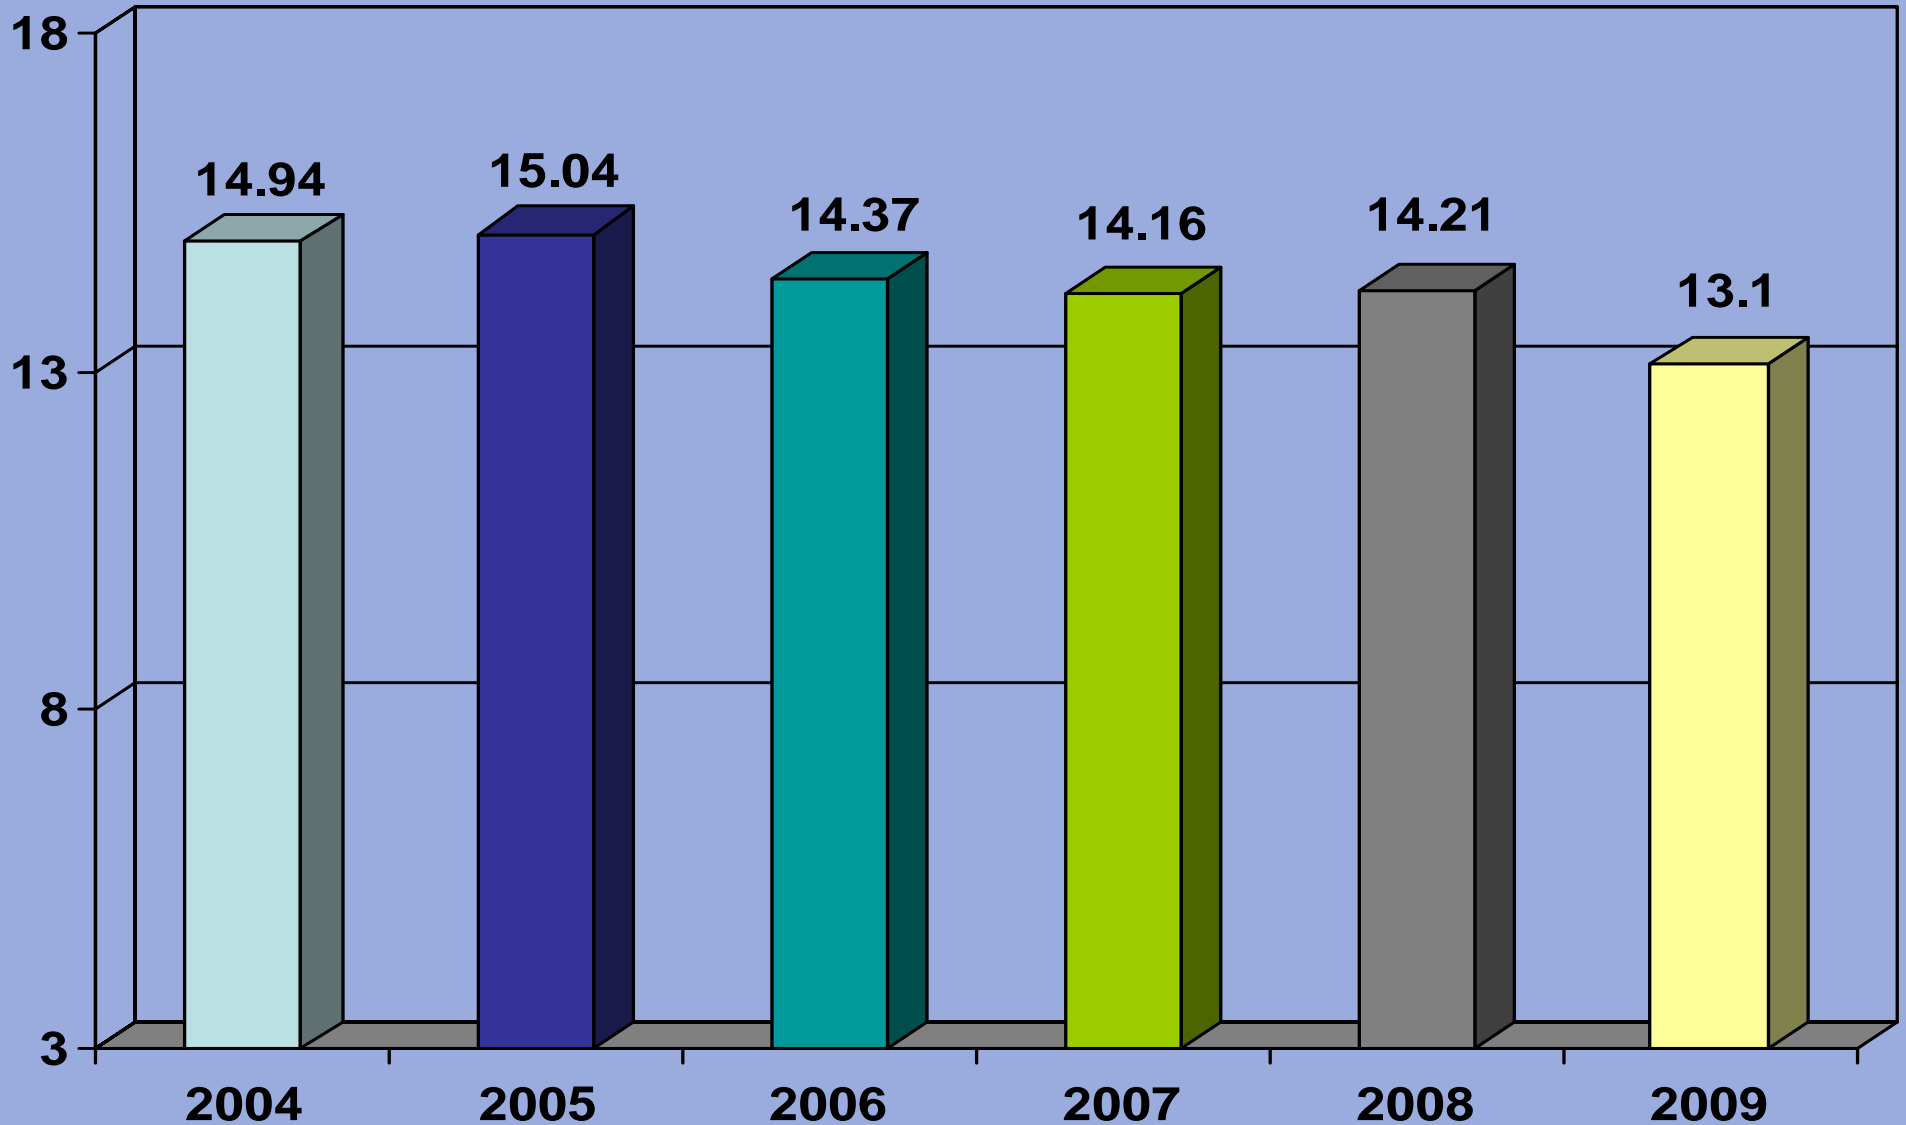

Mountain View 5+ Units

Mountain View 5+ Units Average Price/Unit

Mountain View 5+ Units Average Price/SF

Mountain View 5+ Units Days on Market

Mountain View 5+ Units Annual Sales

Mountain View 5+ Units Average Cap Rate

Mountain View 5+ Units Average GRM

Mountain View 5-50 Units

Days on Market **Annual Sales**

Mountain View 5-50 Units

CAP Rate **GRM**

Mountain View 5-50 Units

Average Price/ Unit **Average Price/ SF**