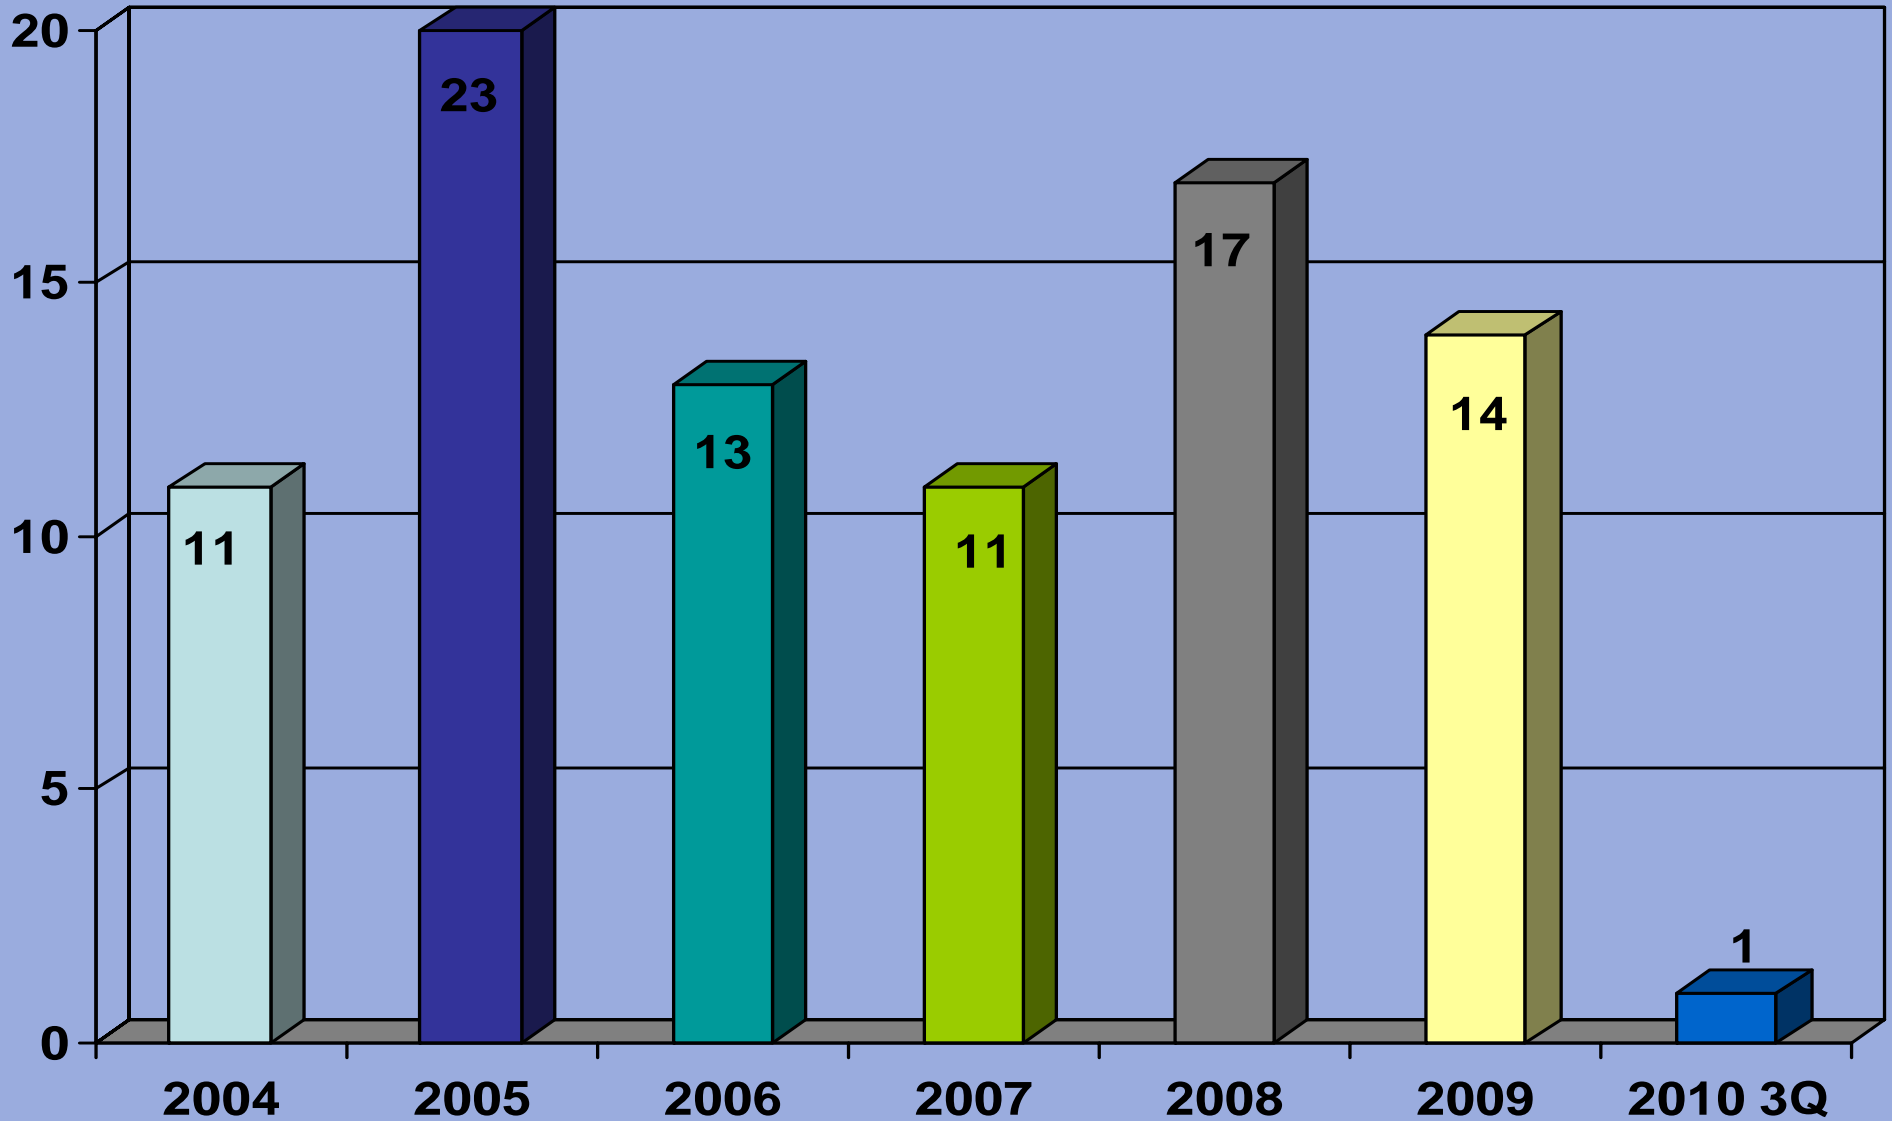

Mountain View 5+ Units

Mountain View 5+ Units Average Price/Unit

Mountain View 5+ Units Average Price/SF

Mountain View 5+ Units Days on Market

Mountain View 5+ Units Annual Sales

Mountain View 5+ Units Average Cap Rate

Mountain View 5+ Units Average GRM

Mountain View 5-50 Units

Days on Market **Annual Sales**

Mountain View 5-50 Units

CAP Rate **GRM**

Mountain View 5-50 Units

Average Price/ Unit **Average Price/ SF**