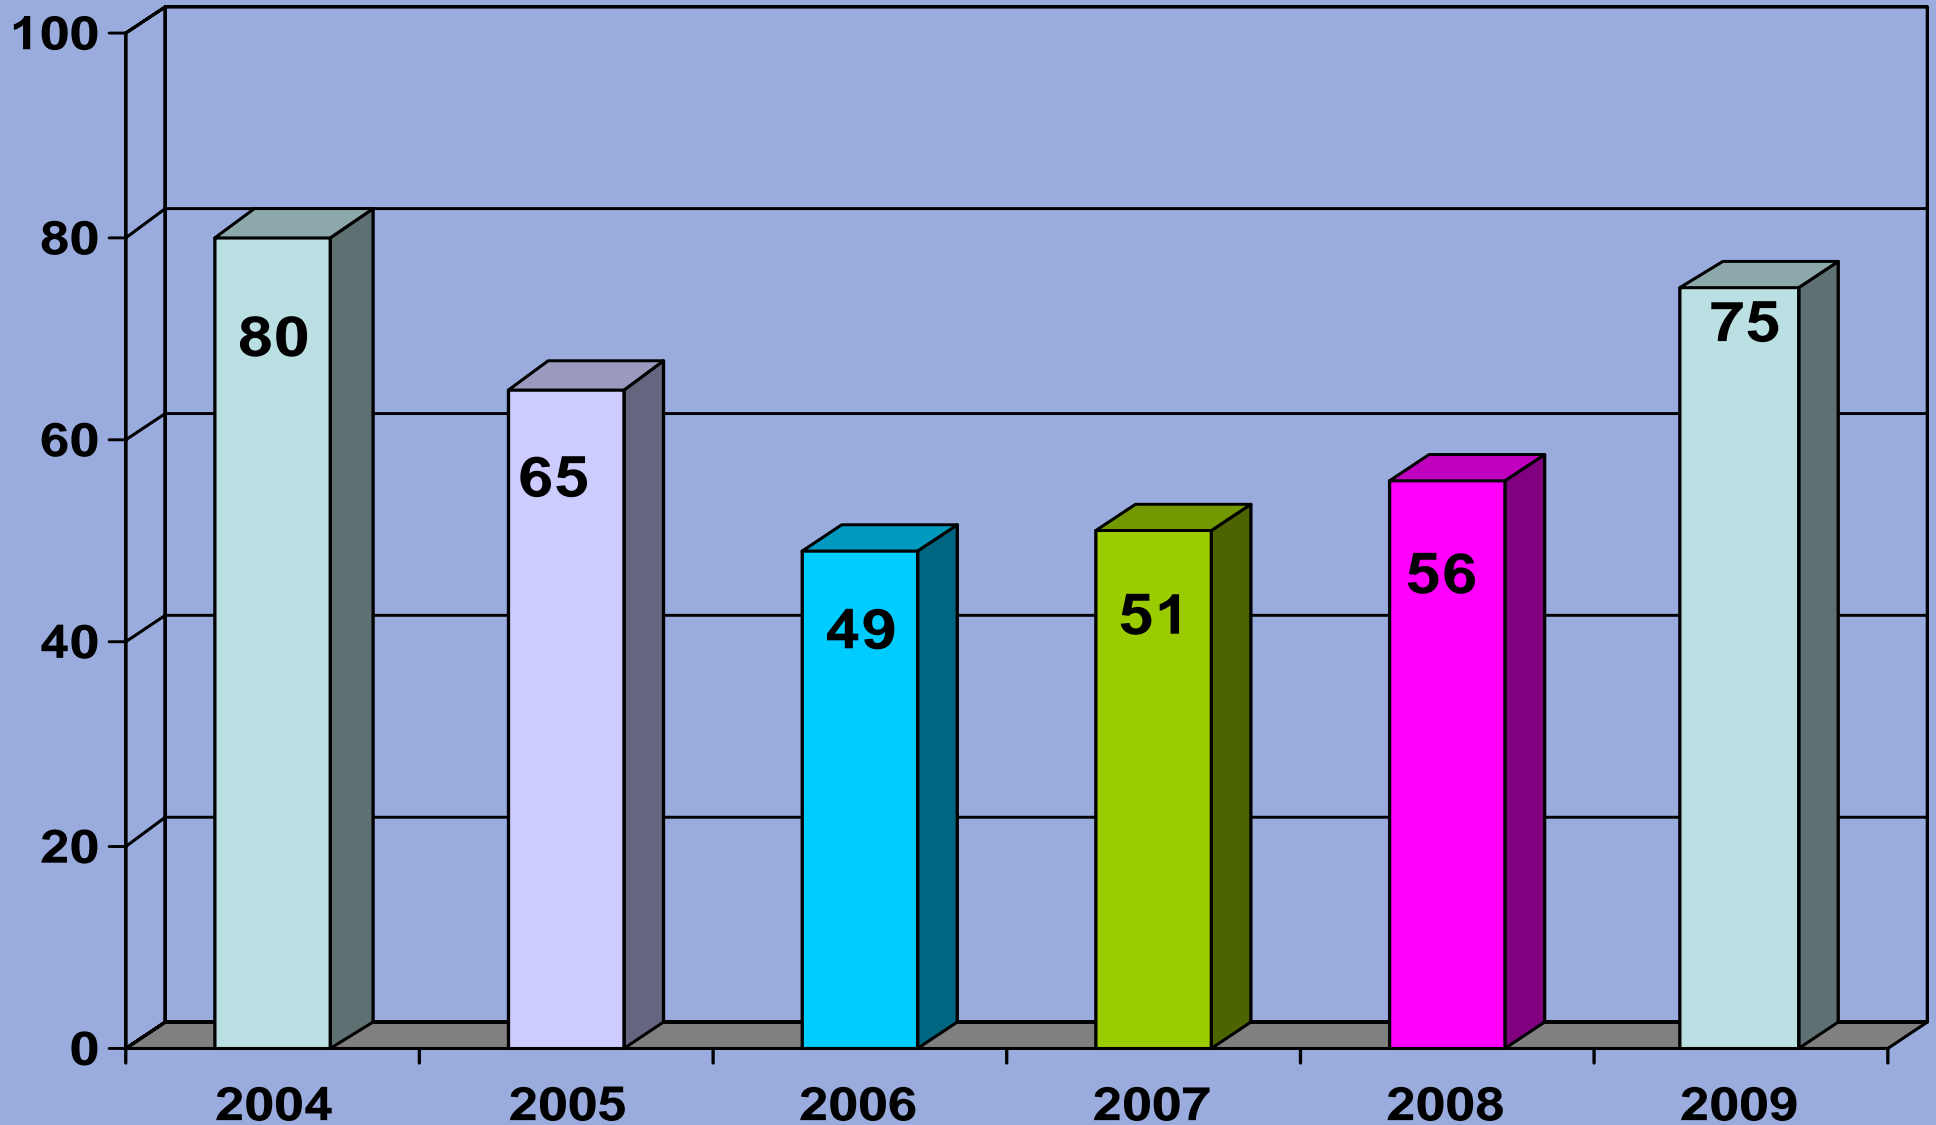

Mountain View 5+ Units

Mountain View 5+ Units Average Price/Unit

Mountain View 5+ Units Average Price/SF

Mountain View 5+ Units Days on Market

Mountain View 5+ Units Annual Sales

Mountain View 5+ Units Average Cap Rate

Mountain View 5+ Units Average GRM

Mountain View 5-50 Units

Days on Market **Annual Sales**

Mountain View 5-50 Units

CAP Rate **GRM**

Mountain View 5-50 Units

Average Price/ Unit **Average Price/ SF**