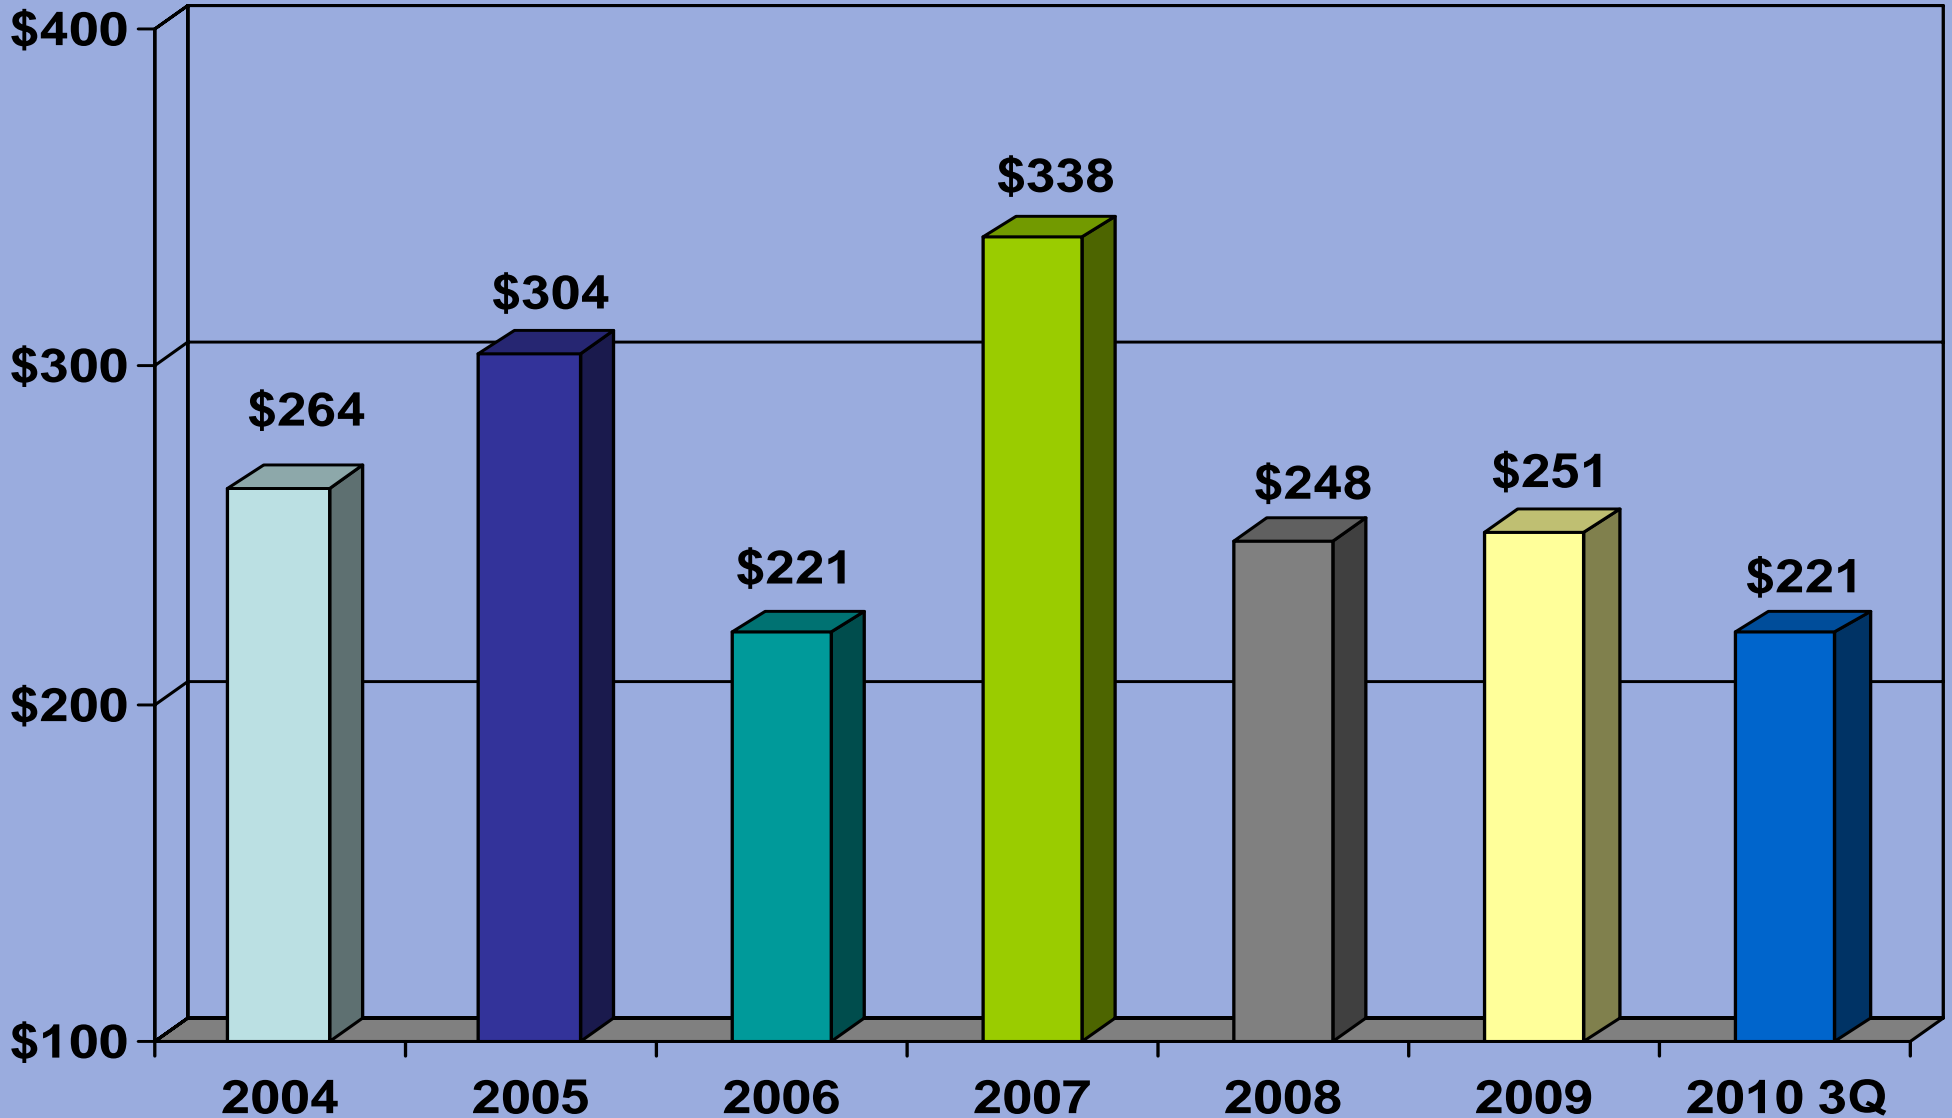

Mountain View 5+ Units

Mountain View 5+ Units Average Price/Unit

Mountain View 5+ Units Average Price/SF

Mountain View 5+ Units Days on Market

Mountain View 5+ Units Annual Sales

Mountain View 5+ Units Average Cap Rate

Mountain View 5+ Units Average GRM

Mountain View 5-50 Units

Days on Market **Annual Sales**

Mountain View 5-50 Units

CAP Rate **GRM**

Mountain View 5-50 Units

Average Price/ Unit **Average Price/ SF**