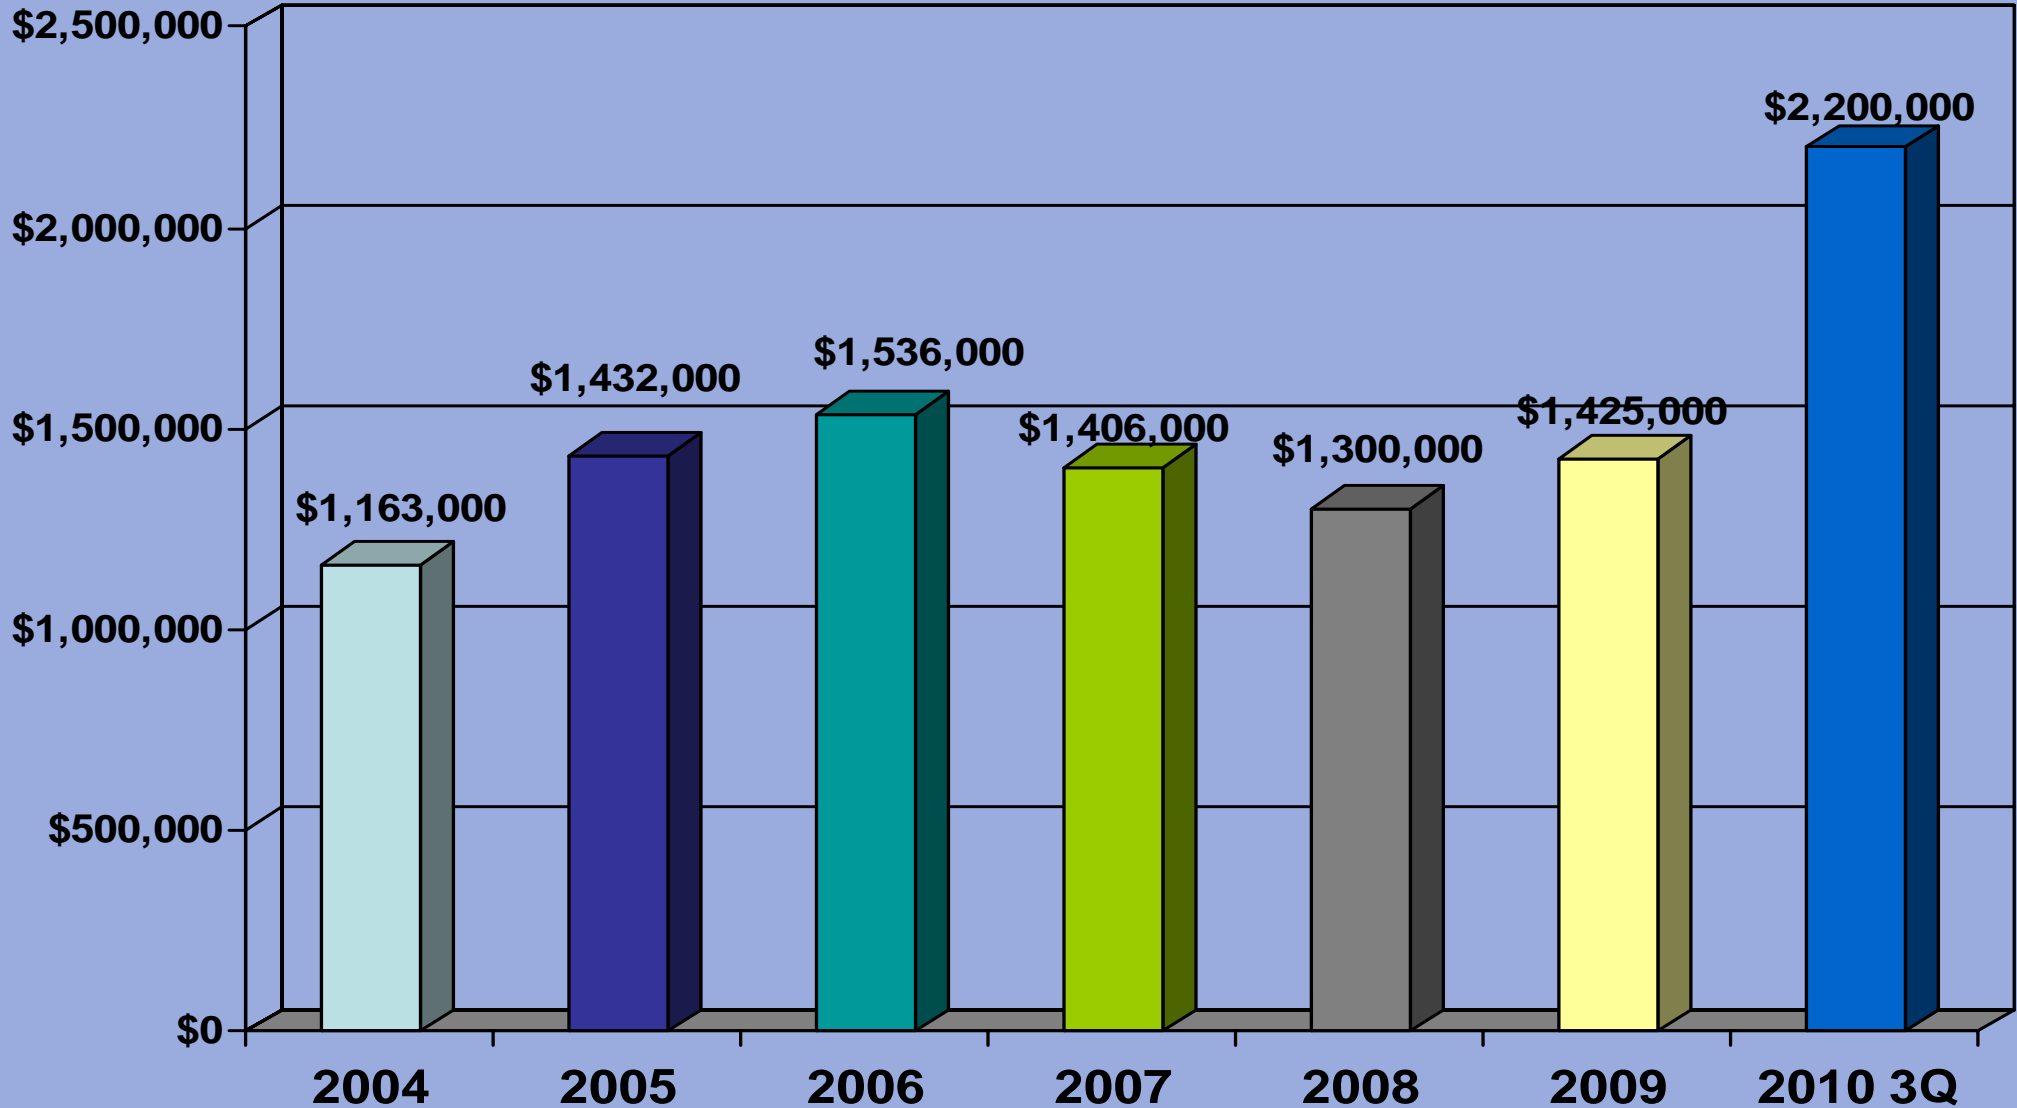

# Palo Alto 4-plex Average Sale Price