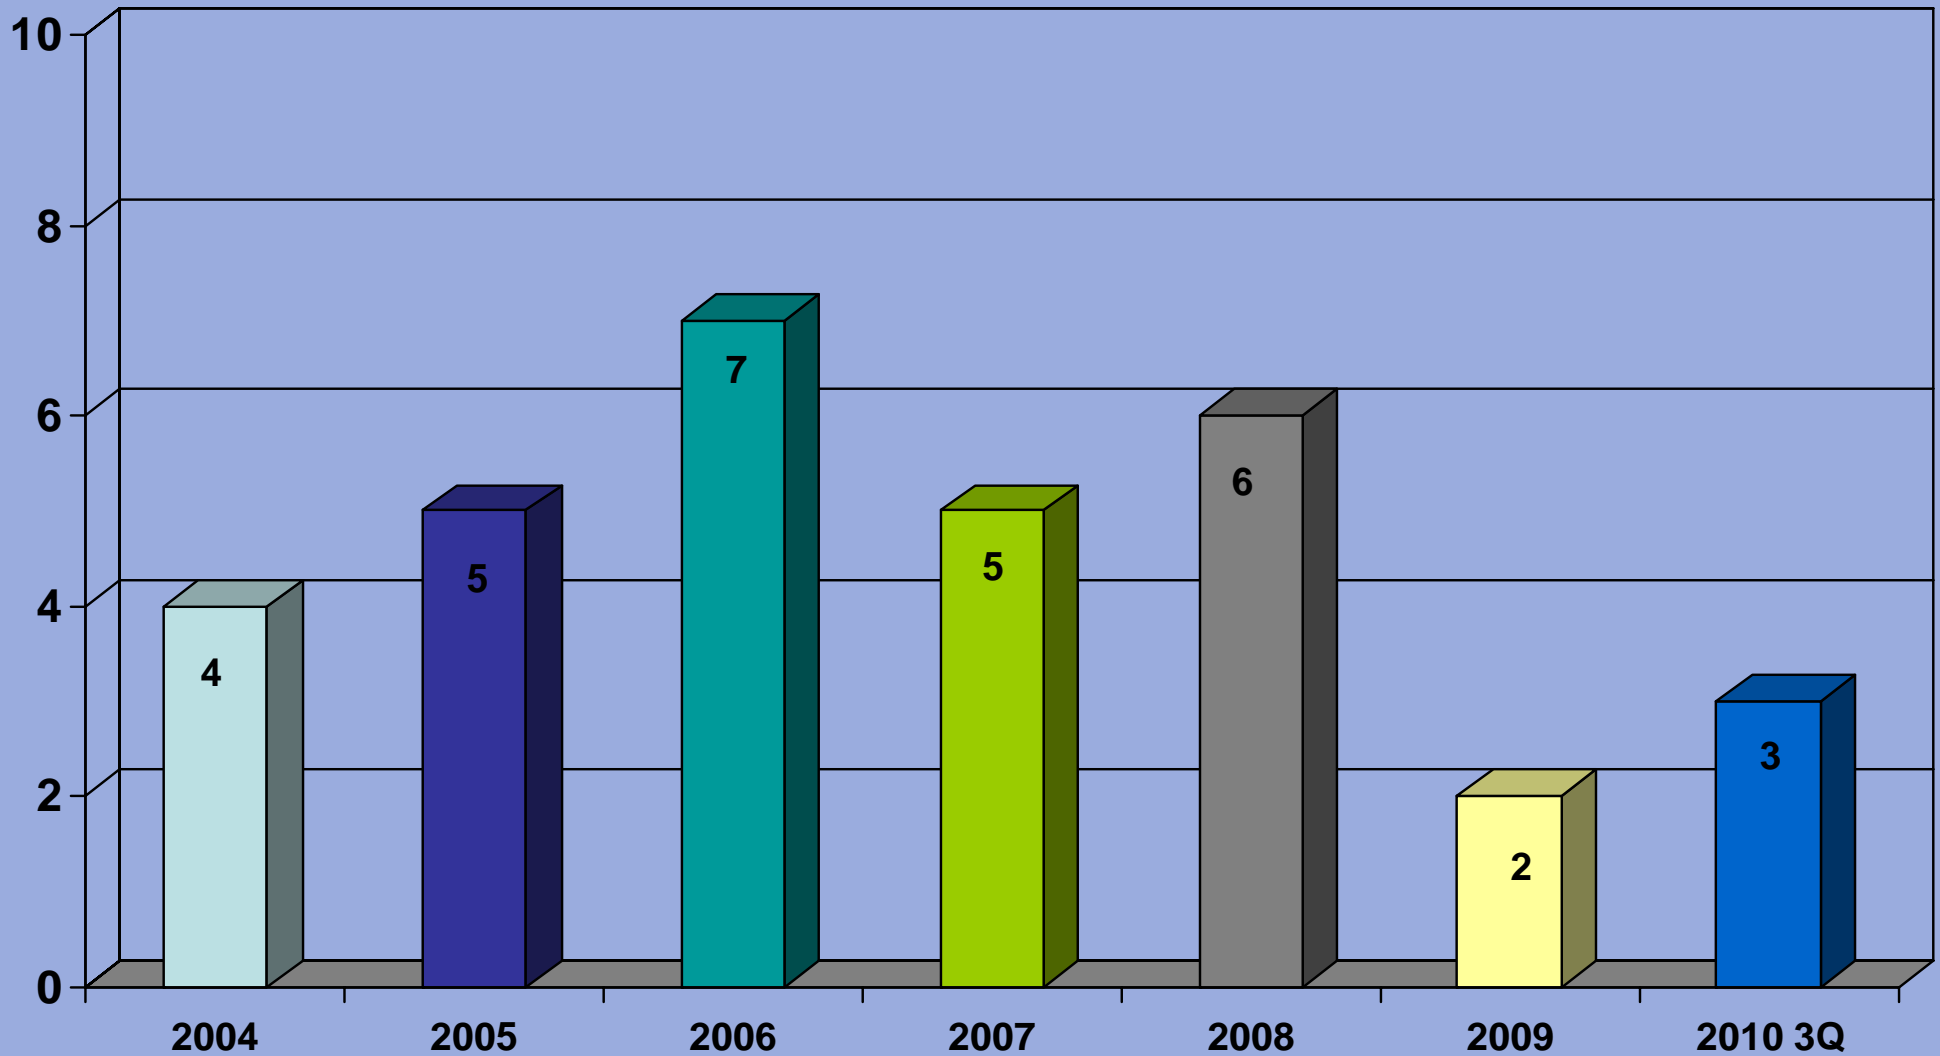

Palo Alto Duplex Annual Sales