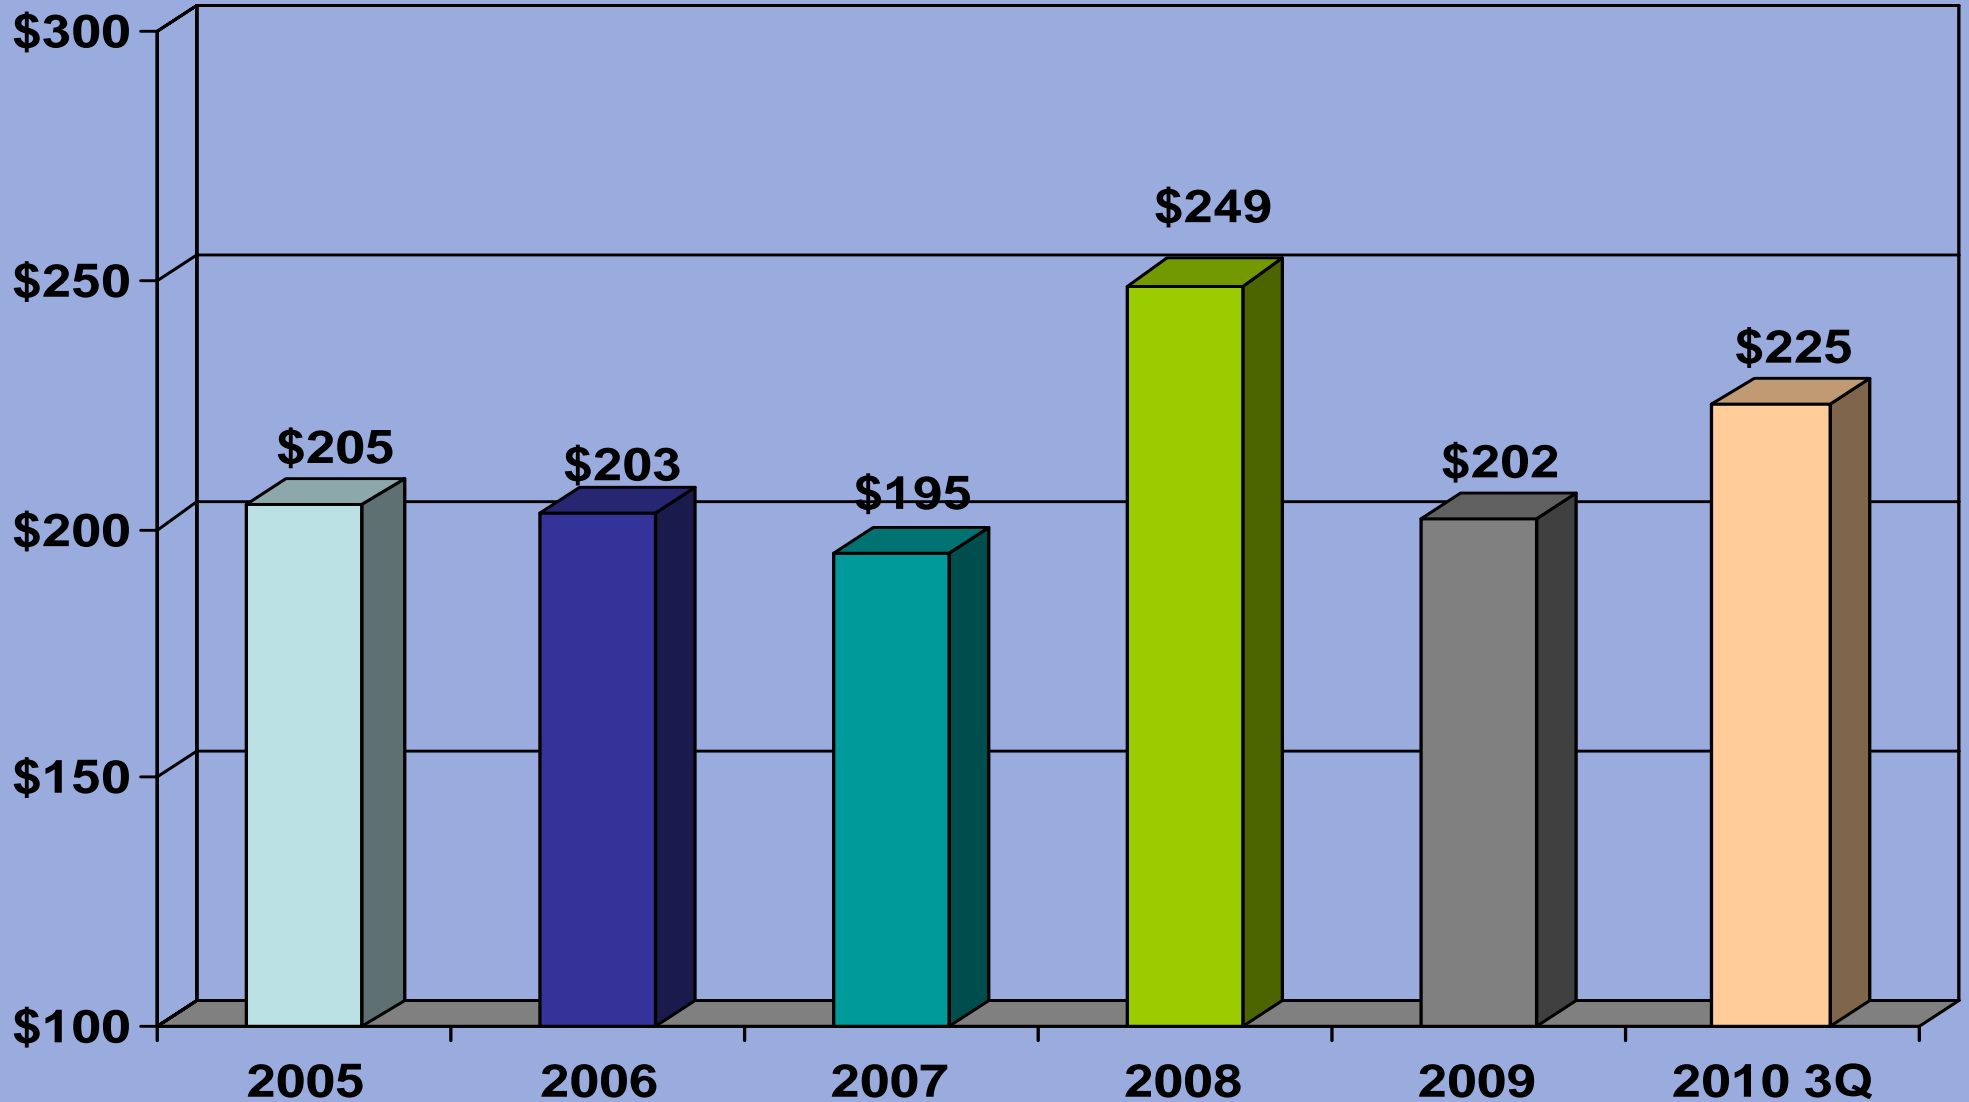

Redwood City 5-50 Units

Redwood City 5-50 Units Average Price/Unit

Redwood City 5-50 Units Average Price/SF

Redwood City 5-50 Units Annual Sales

Redwood City 5-50 Units CAP Rate

Redwood City 5-50 Units GRM

Redwood City 5-50 Units

Average Price/ Unit **Average Price/ SF**

Redwood City 5-50 Units

CAP Rate **GRM**