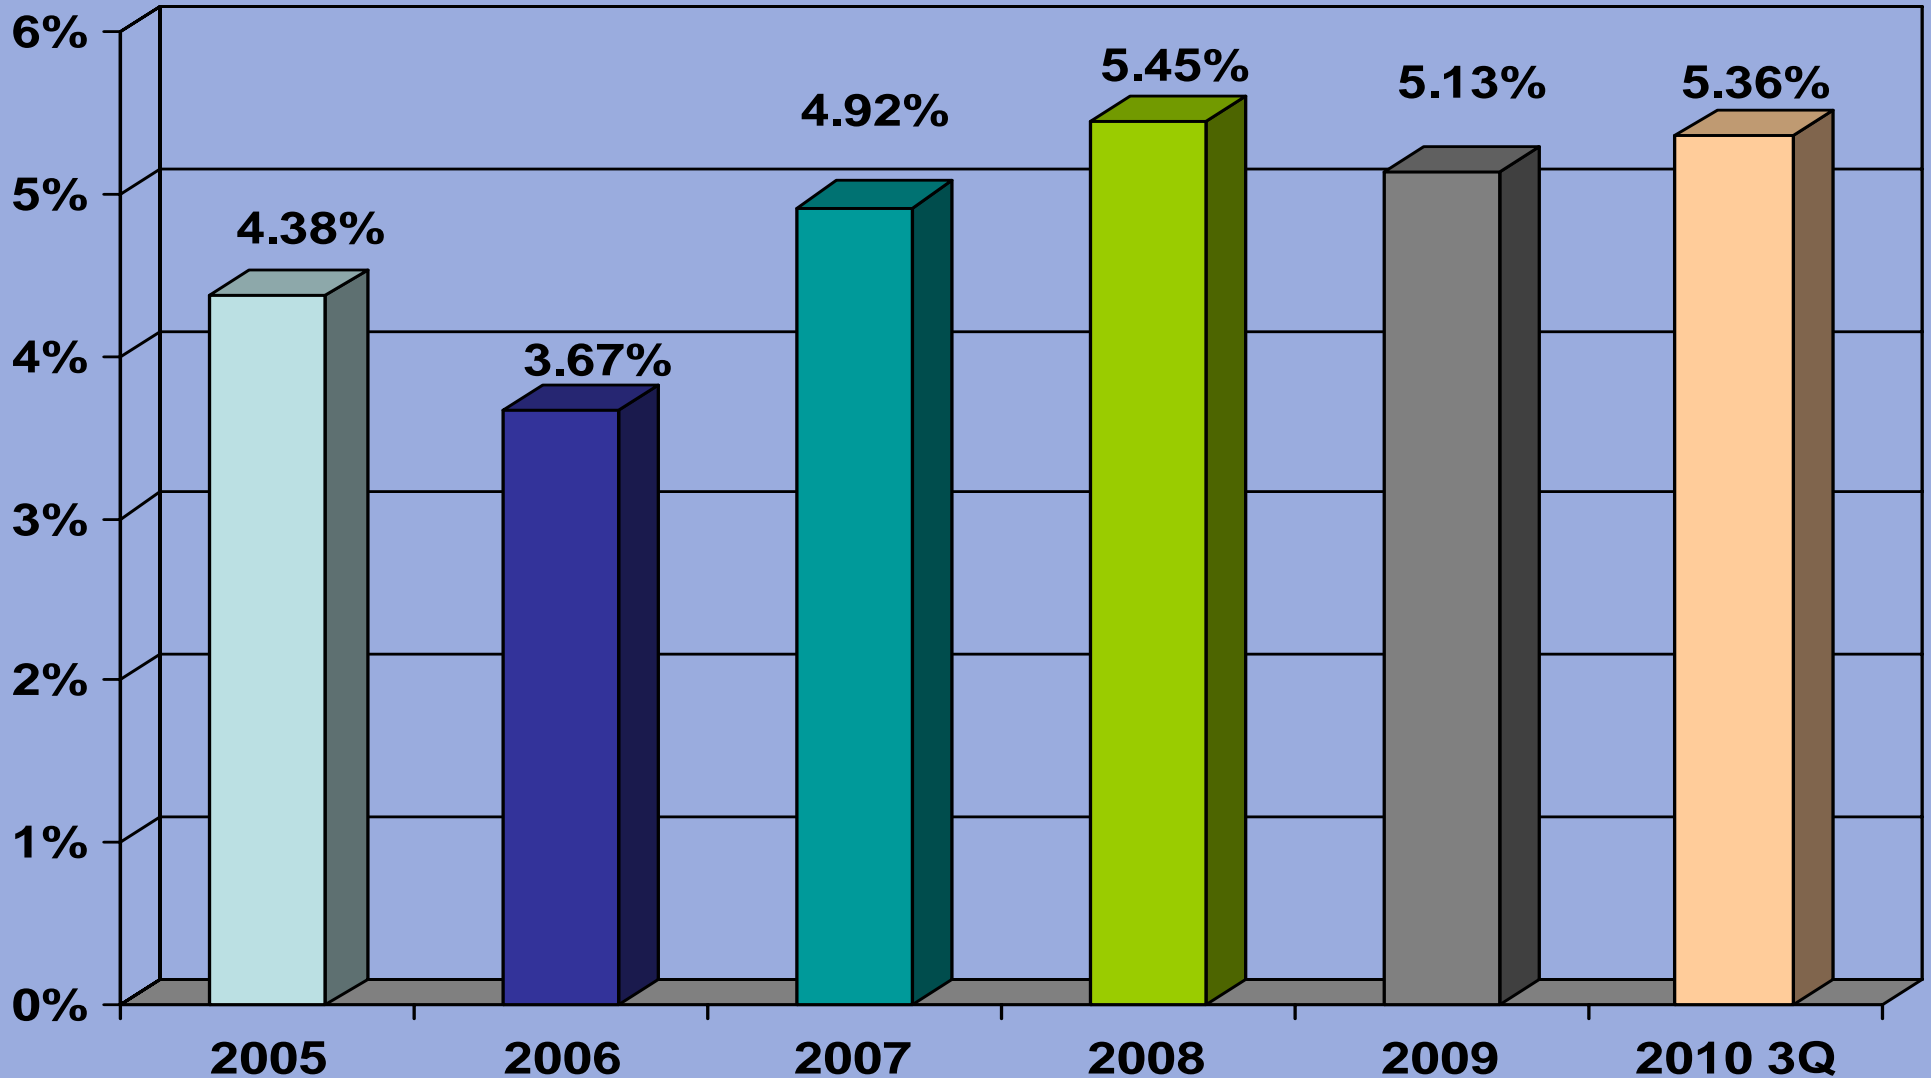

Redwood City 5-50 Units

Redwood City 5-50 Units Average Price/Unit

Redwood City 5-50 Units Average Price/SF

Redwood City 5-50 Units Annual Sales

Redwood City 5-50 Units CAP Rate

Redwood City 5-50 Units GRM