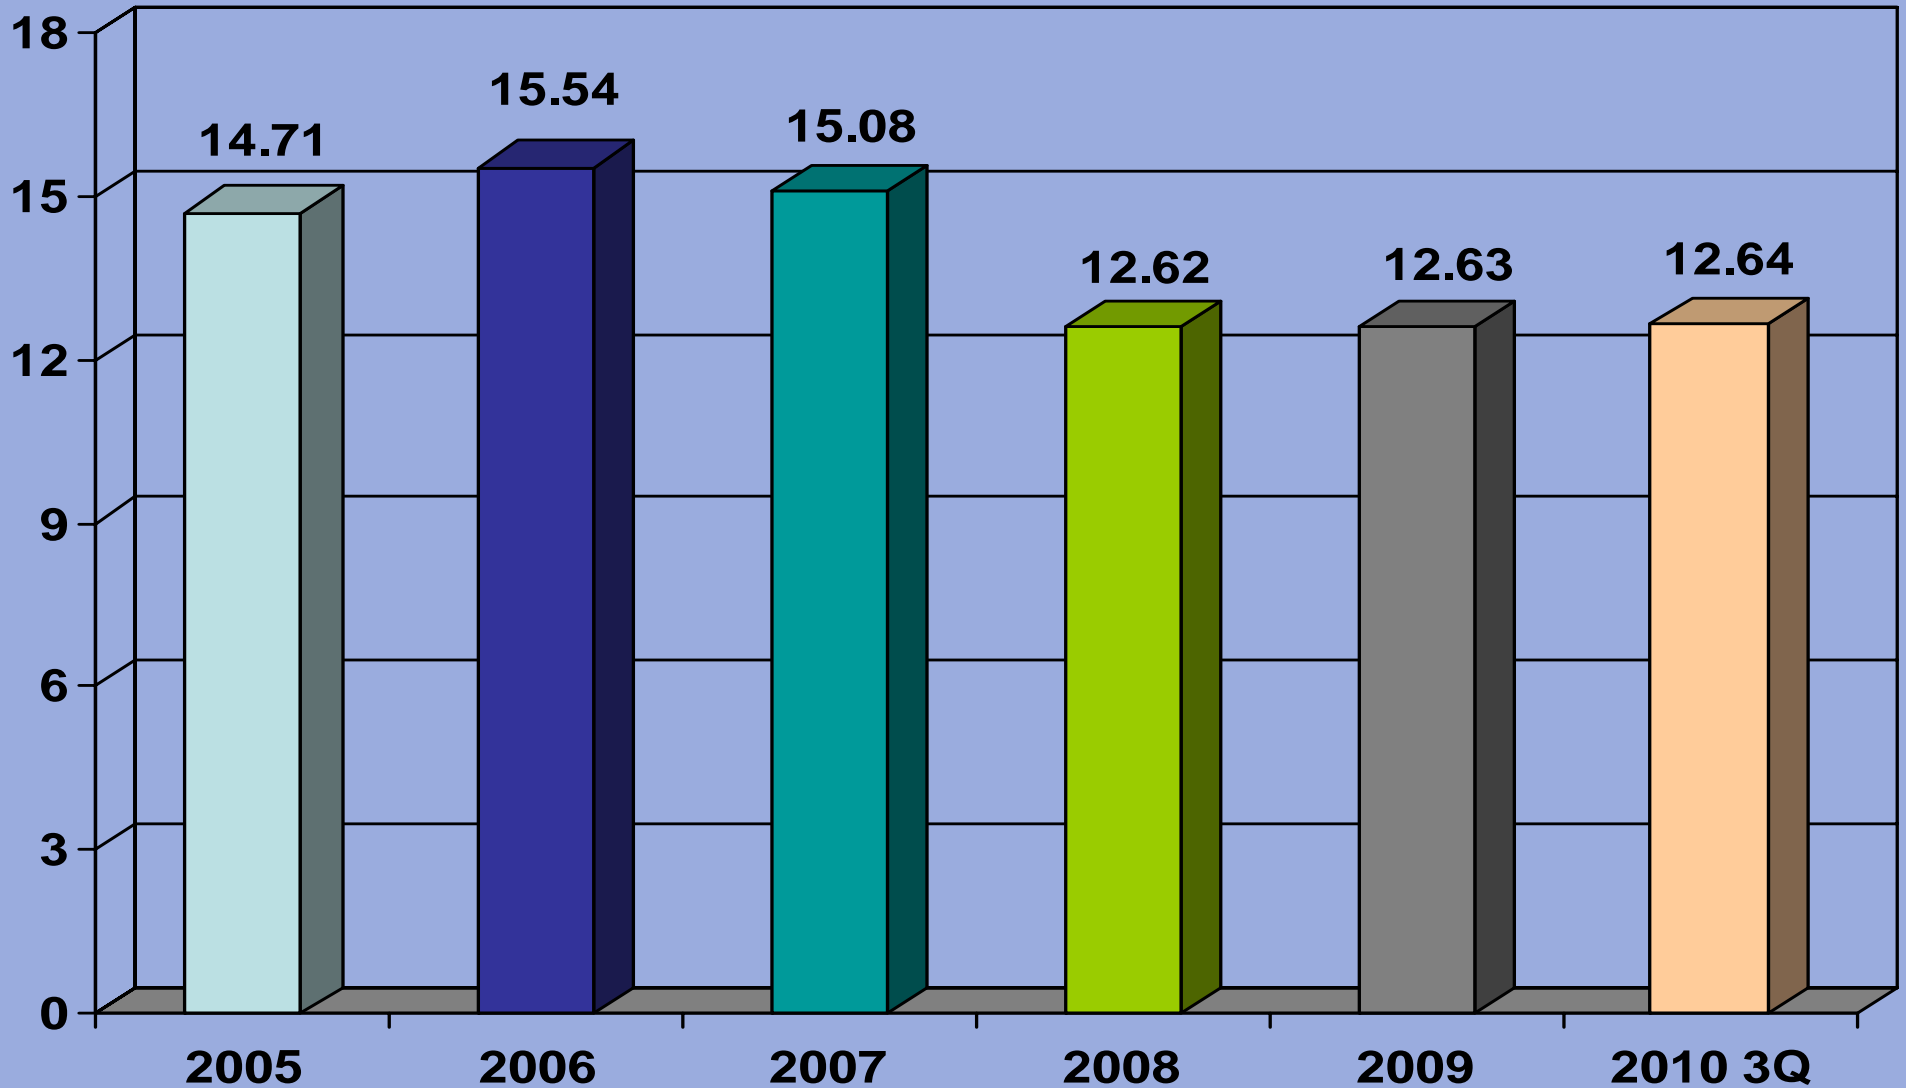

Redwood City 5-50 Units

Redwood City 5-50 Units Average Price/Unit

Redwood City 5-50 Units Average Price/SF

Redwood City 5-50 Units Annual Sales

Redwood City 5-50 Units CAP Rate

Redwood City 5-50 Units GRM

Redwood City 5-50 Units

Average Price/ Unit **Average Price/ SF**

Redwood City 5-50 Units

CAP Rate **GRM**