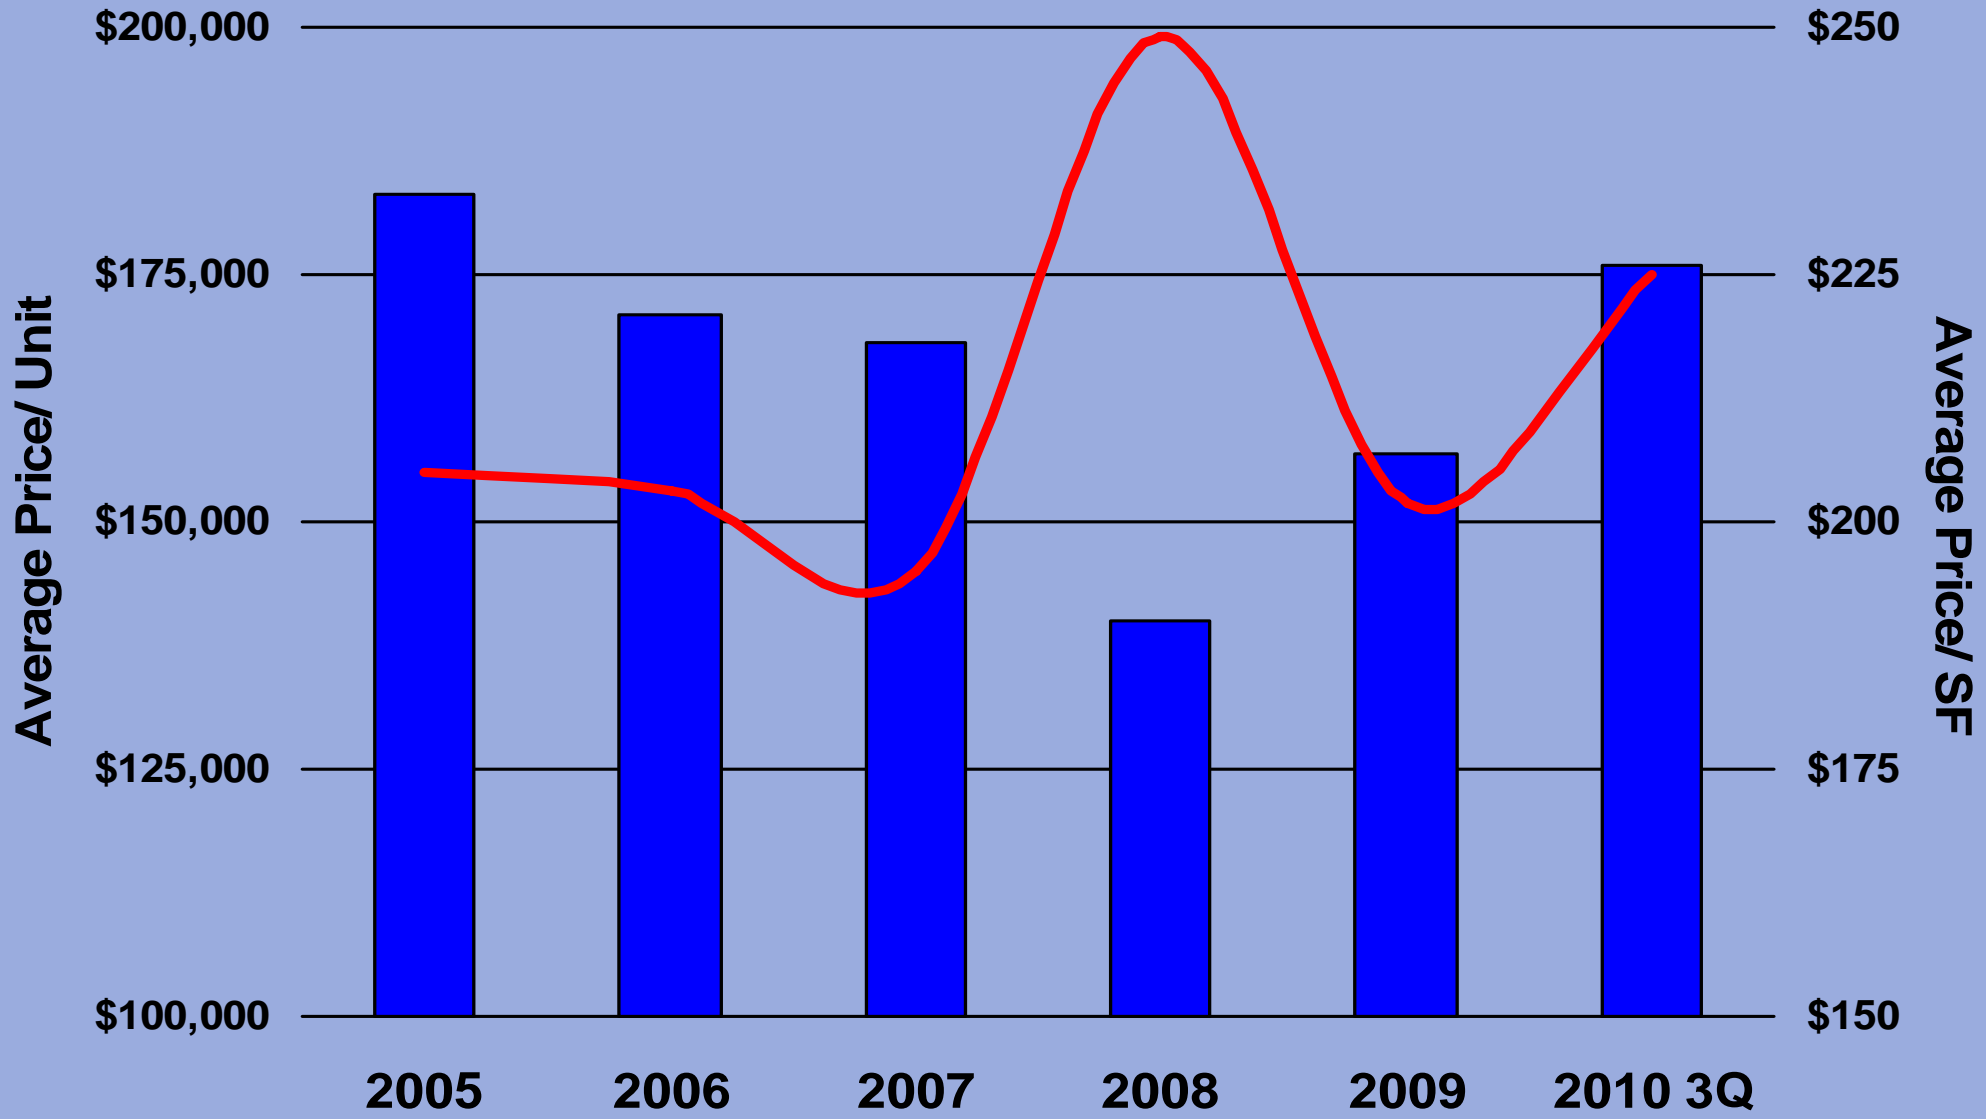

Redwood City 5-50 Units

Redwood City 5-50 Units Average Price/Unit

Redwood City 5-50 Units Average Price/SF

Redwood City 5-50 Units Annual Sales

Redwood City 5-50 Units CAP Rate

Redwood City 5-50 Units GRM

Redwood City 5-50 Units

Average Price/ Unit **Average Price/ SF**

Redwood City 5-50 Units

CAP Rate **GRM**