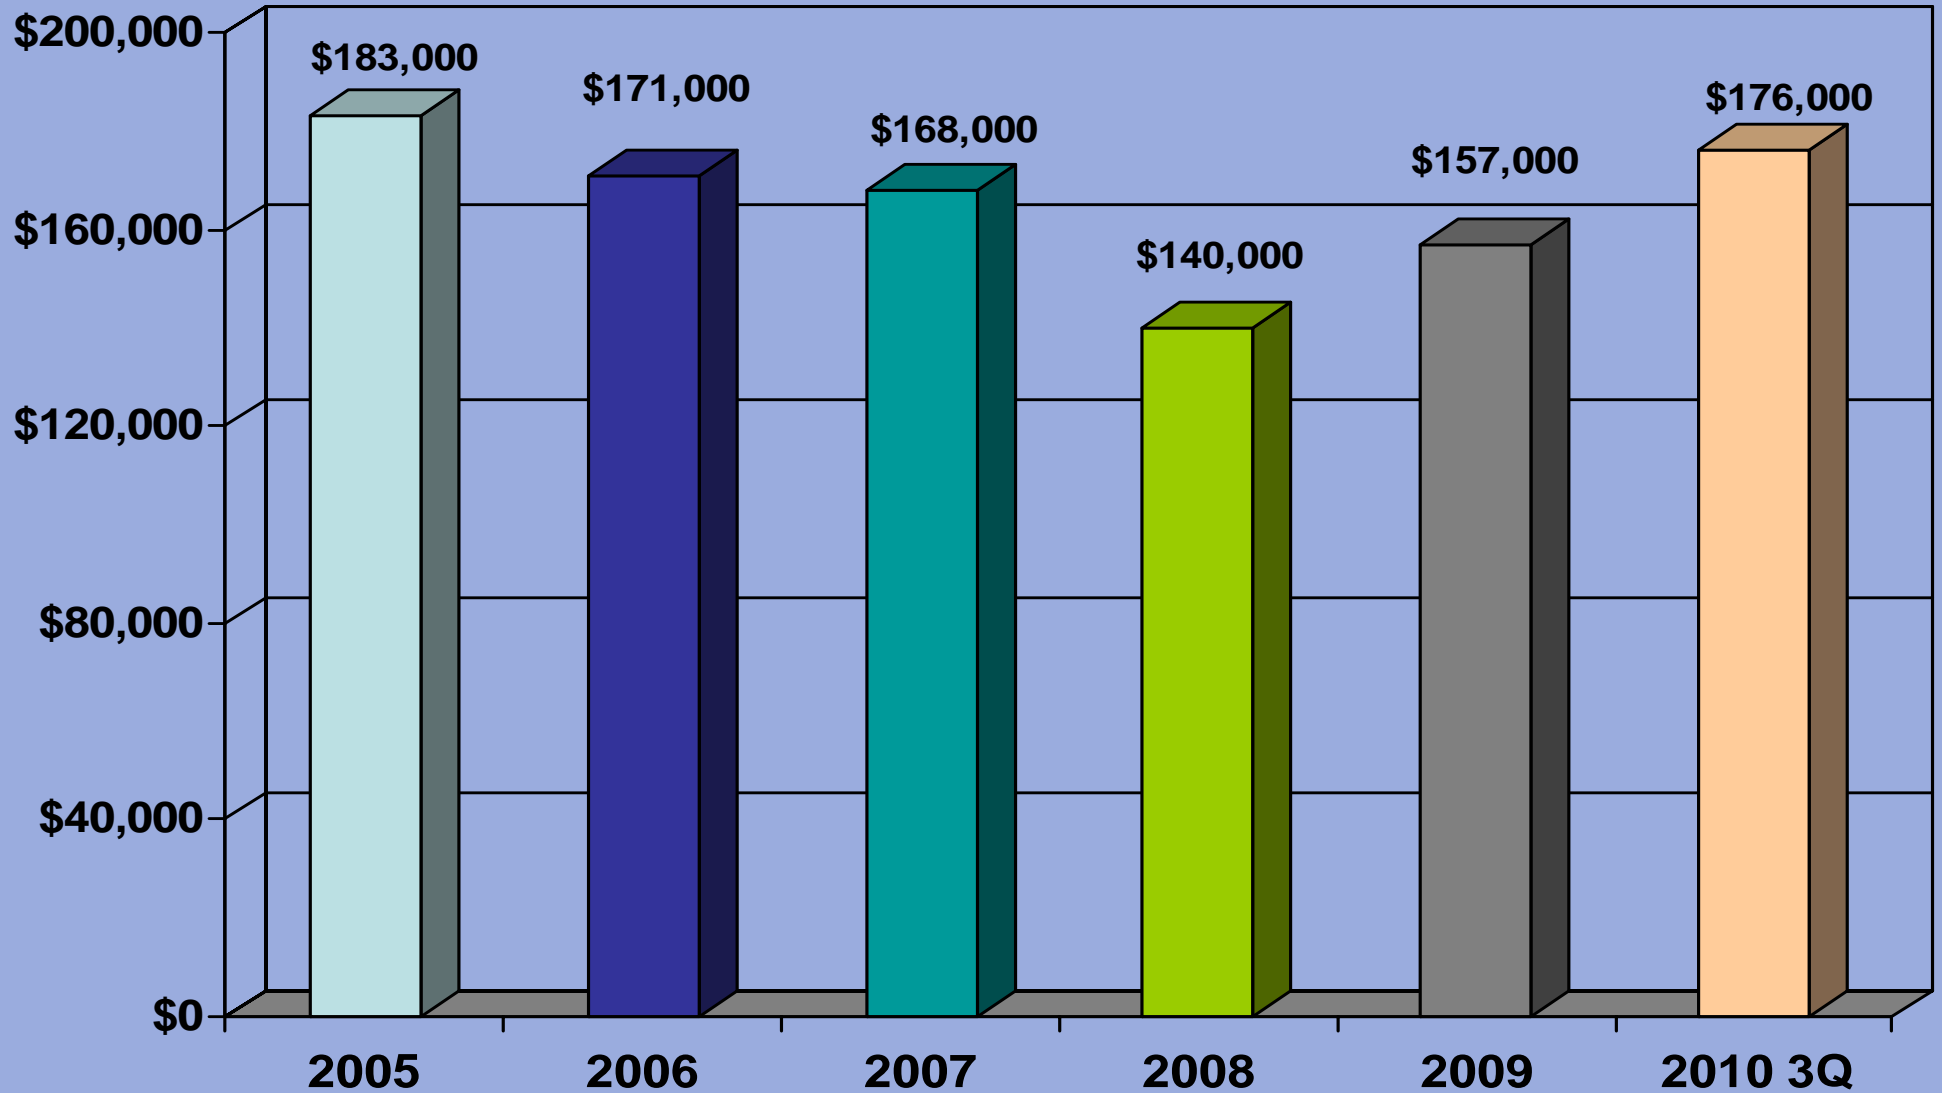

Redwood City 5-50 Units

Redwood City 5-50 Units Average Price/Unit

Redwood City 5-50 Units Average Price/SF

Redwood City 5-50 Units Annual Sales

Redwood City 5-50 Units CAP Rate

Redwood City 5-50 Units GRM

Redwood City 5-50 Units

Average Price/ Unit **Average Price/ SF**

Redwood City 5-50 Units

CAP Rate **GRM**