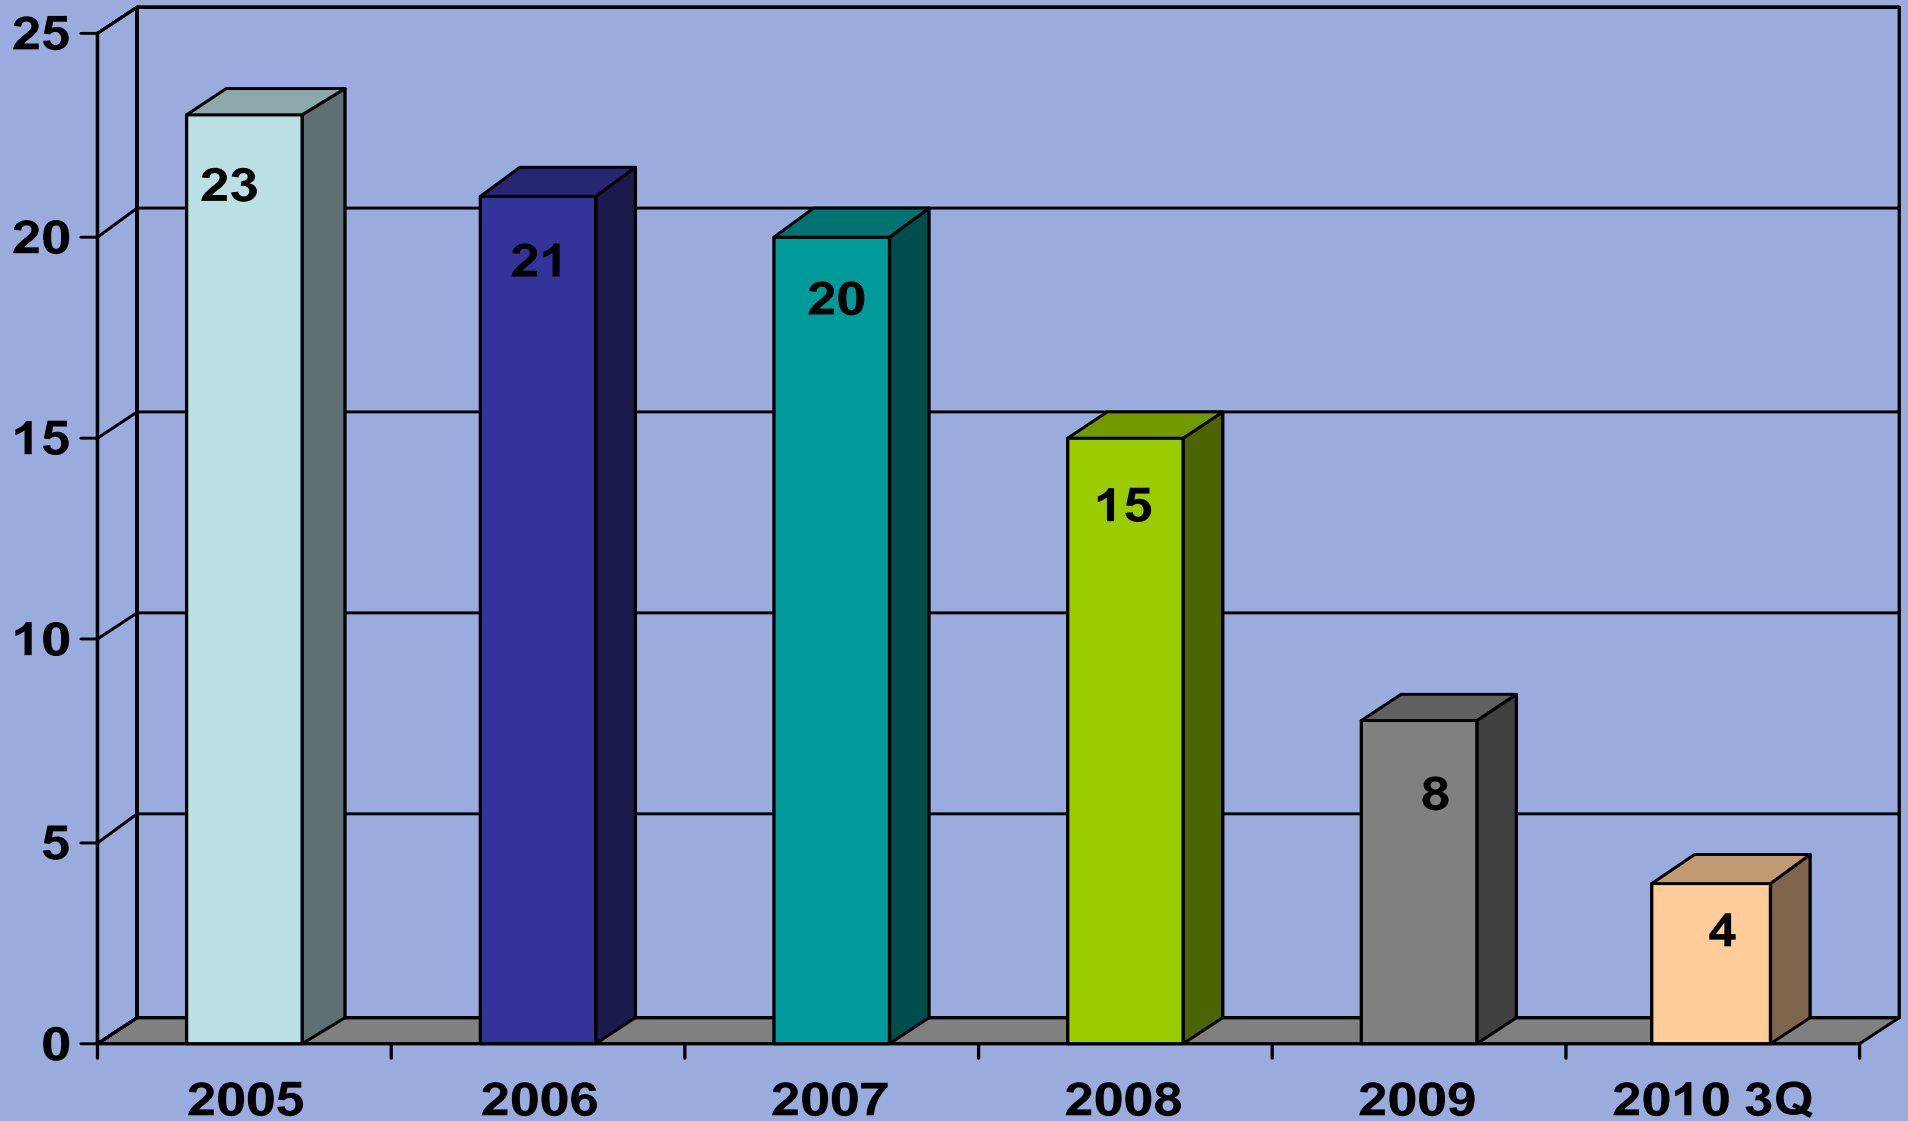

Redwood City 5-50 Units

Redwood City 5-50 Units Average Price/Unit

Redwood City 5-50 Units Average Price/SF

Redwood City 5-50 Units Annual Sales

Redwood City 5-50 Units CAP Rate

Redwood City 5-50 Units GRM

Redwood City 5-50 Units

Average Price/ Unit **Average Price/ SF**

Redwood City 5-50 Units

CAP Rate **GRM**