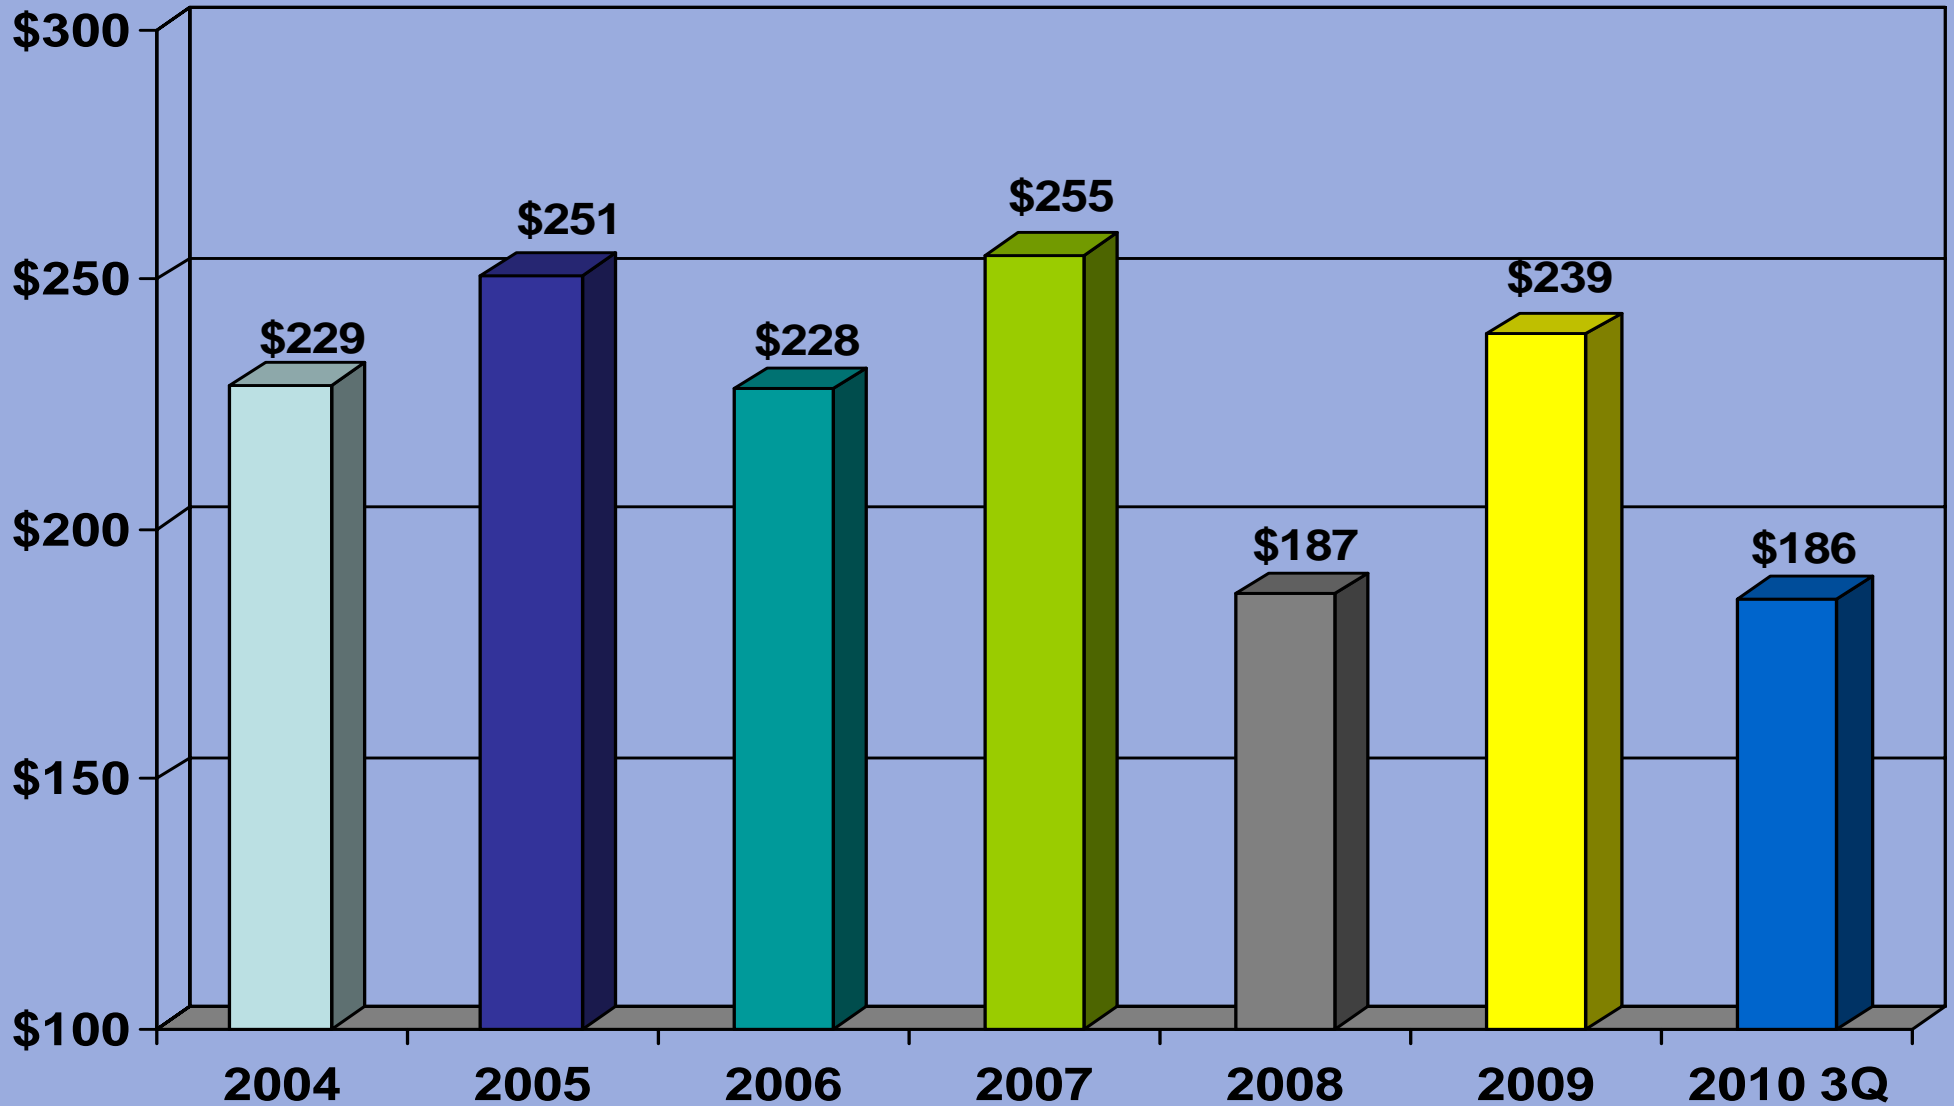

San Mateo City 5-50 Units

San Mateo City 5-50 Units Average Price/Unit

San Mateo City 5-50 Units Average Price/SF

San Mateo City 5-50 Units GRM

San Mateo City 5-50 Units CAP Rate

San Mateo City 5-50 Units Annual Sales

San Mateo 5-50 Units

Average Price/ Unit **Average Price/ SF**

San Mateo 5-50 Units

CAP Rate **GRM**