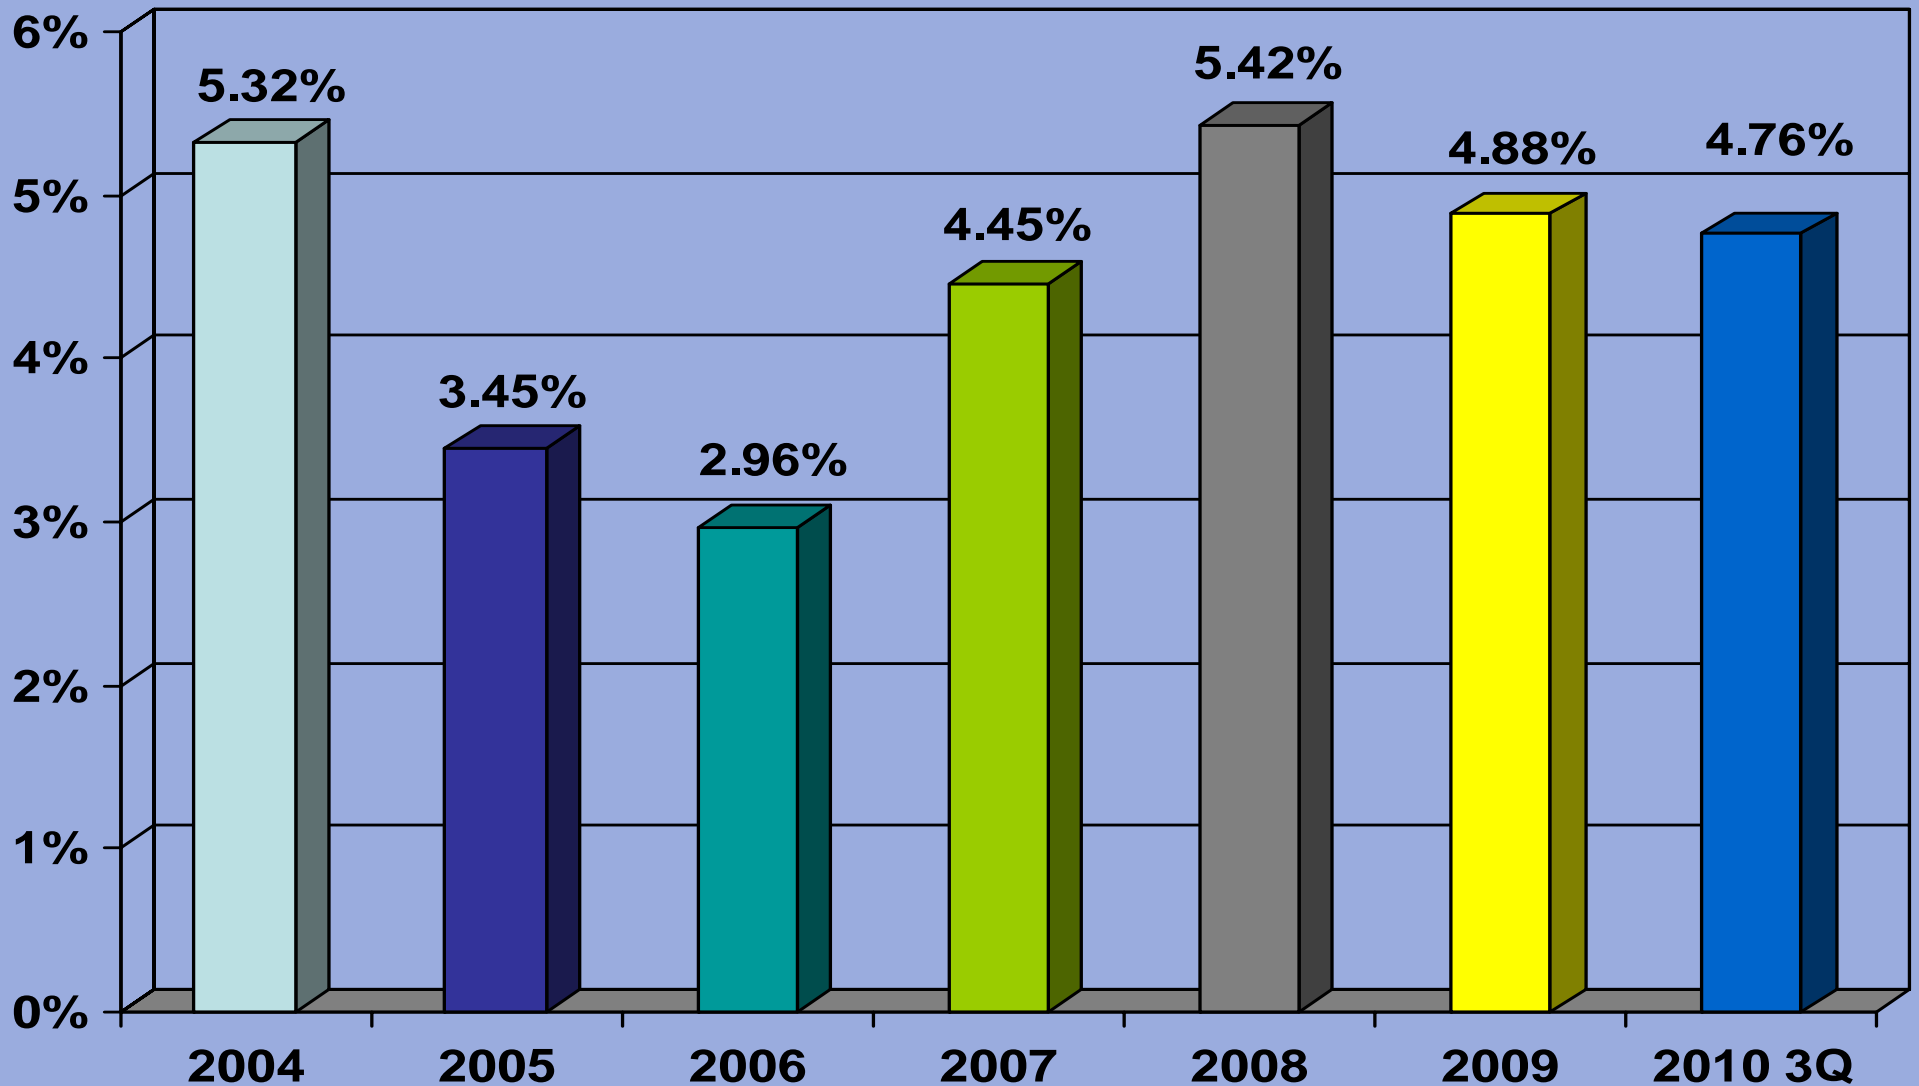

San Mateo City 5-50 Units

San Mateo City 5-50 Units Average Price/Unit

San Mateo City 5-50 Units Average Price/SF

San Mateo City 5-50 Units GRM

San Mateo City 5-50 Units CAP Rate

San Mateo City 5-50 Units Annual Sales