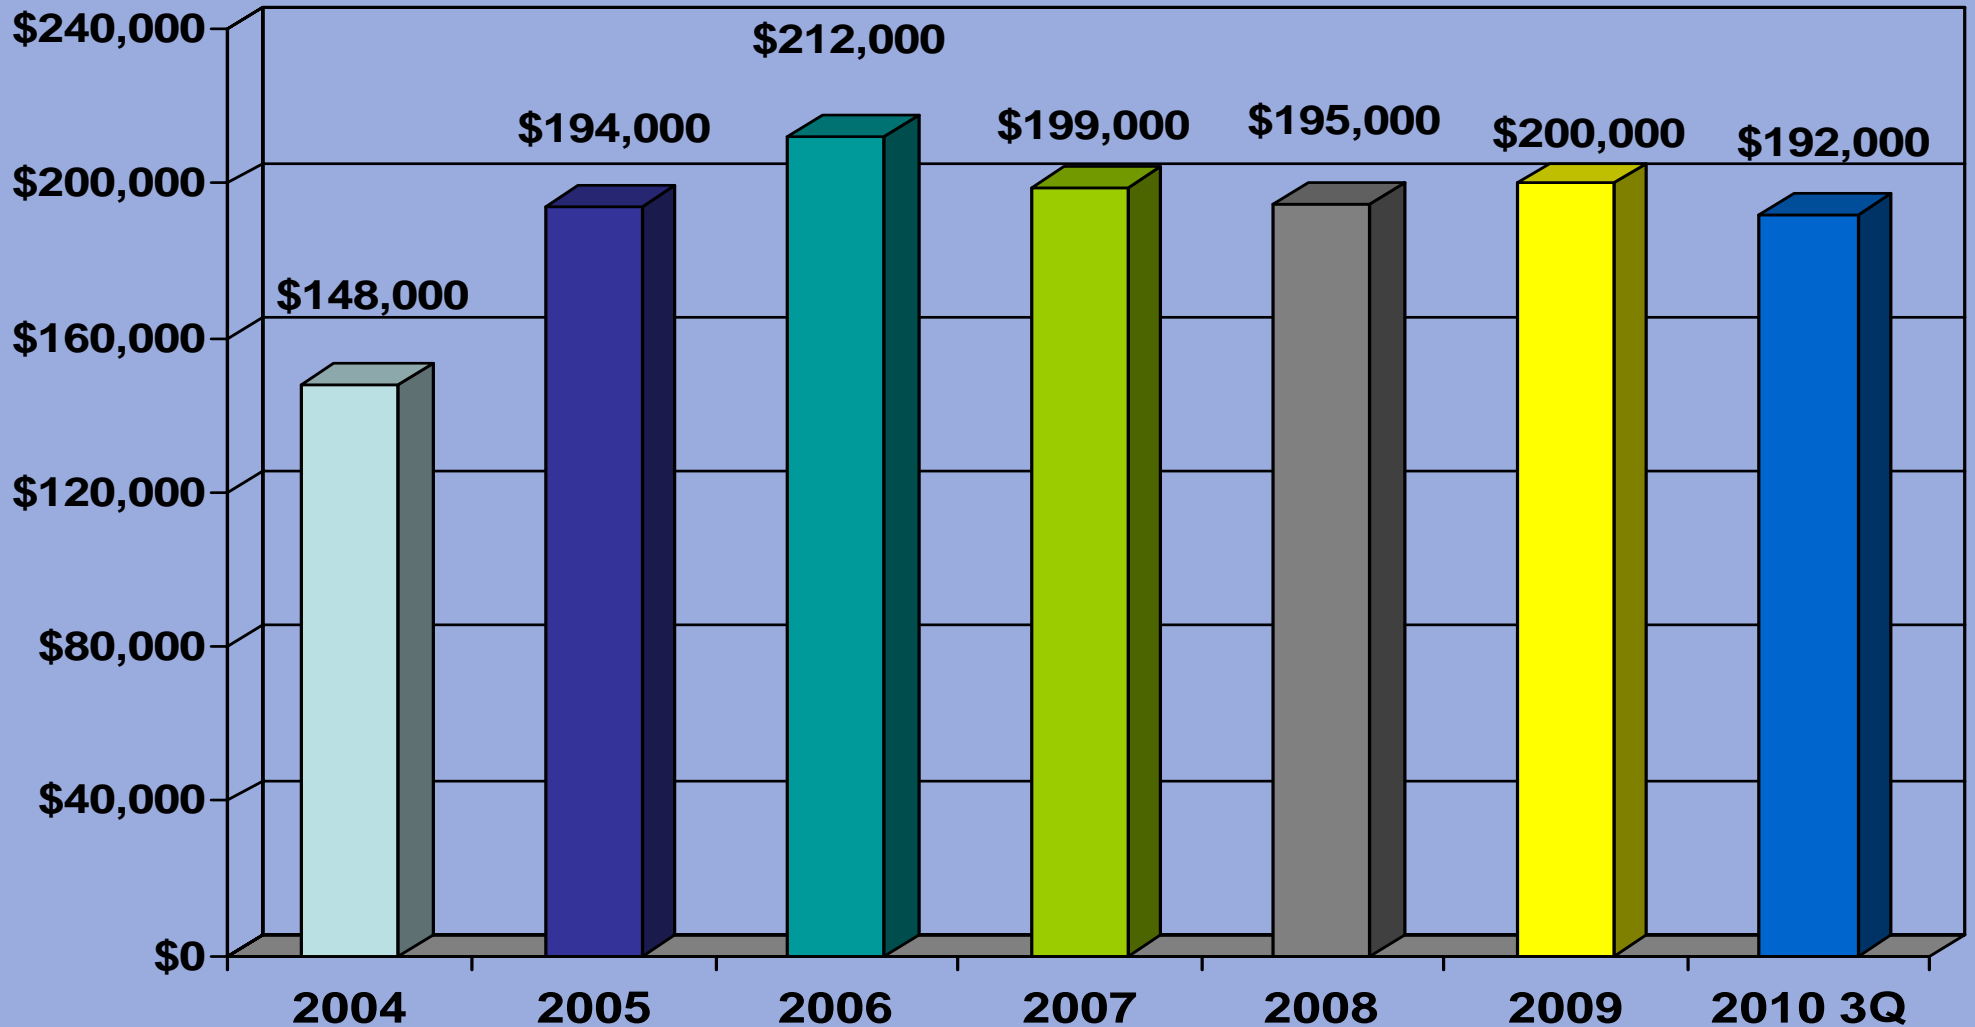

San Mateo City 5-50 Units

San Mateo City 5-50 Units Average Price/Unit

San Mateo City 5-50 Units Average Price/SF

San Mateo City 5-50 Units GRM

San Mateo City 5-50 Units CAP Rate

San Mateo City 5-50 Units Annual Sales