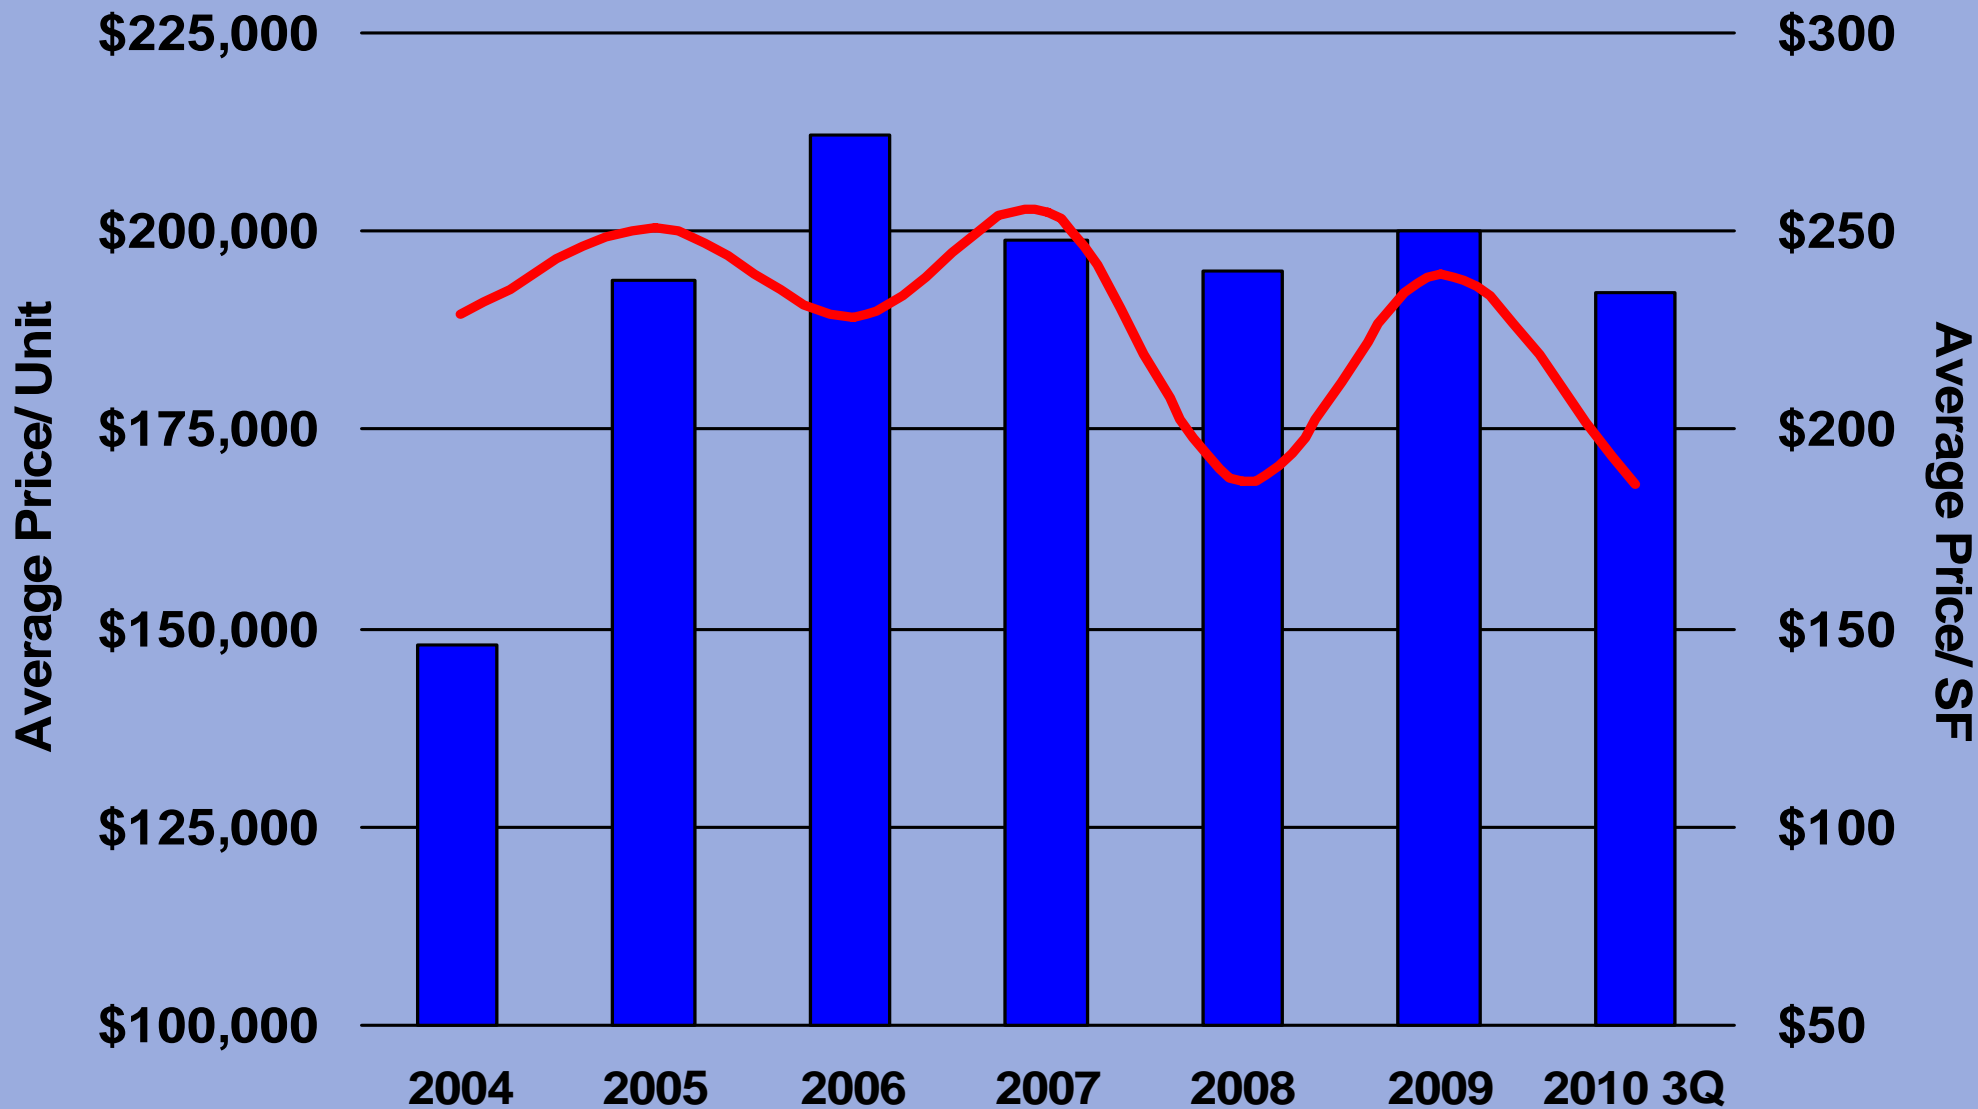

San Mateo 5-50 Units

Average Price/ Unit **Average Price/ SF**