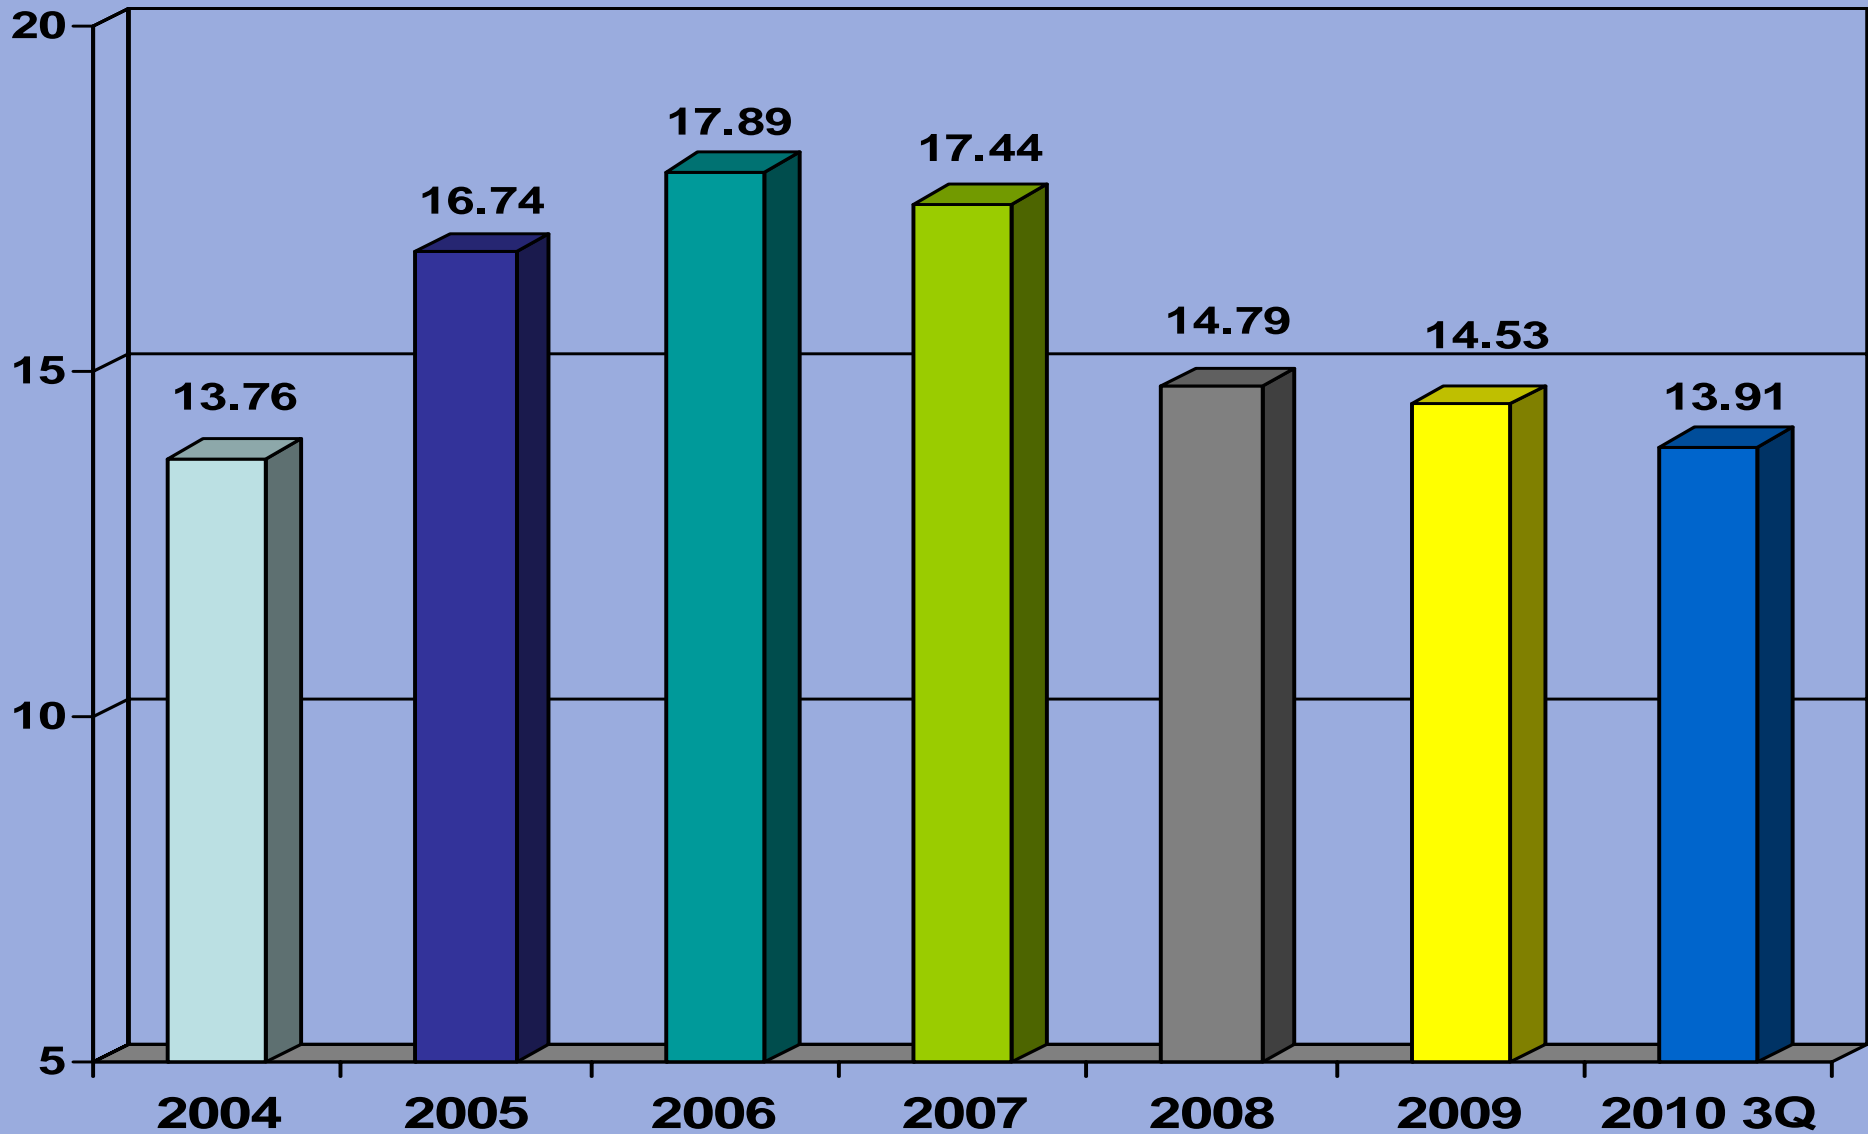

San Mateo City 5-50 Units

San Mateo City 5-50 Units Average Price/Unit

San Mateo City 5-50 Units Average Price/SF

San Mateo City 5-50 Units GRM

San Mateo City 5-50 Units CAP Rate

San Mateo City 5-50 Units Annual Sales