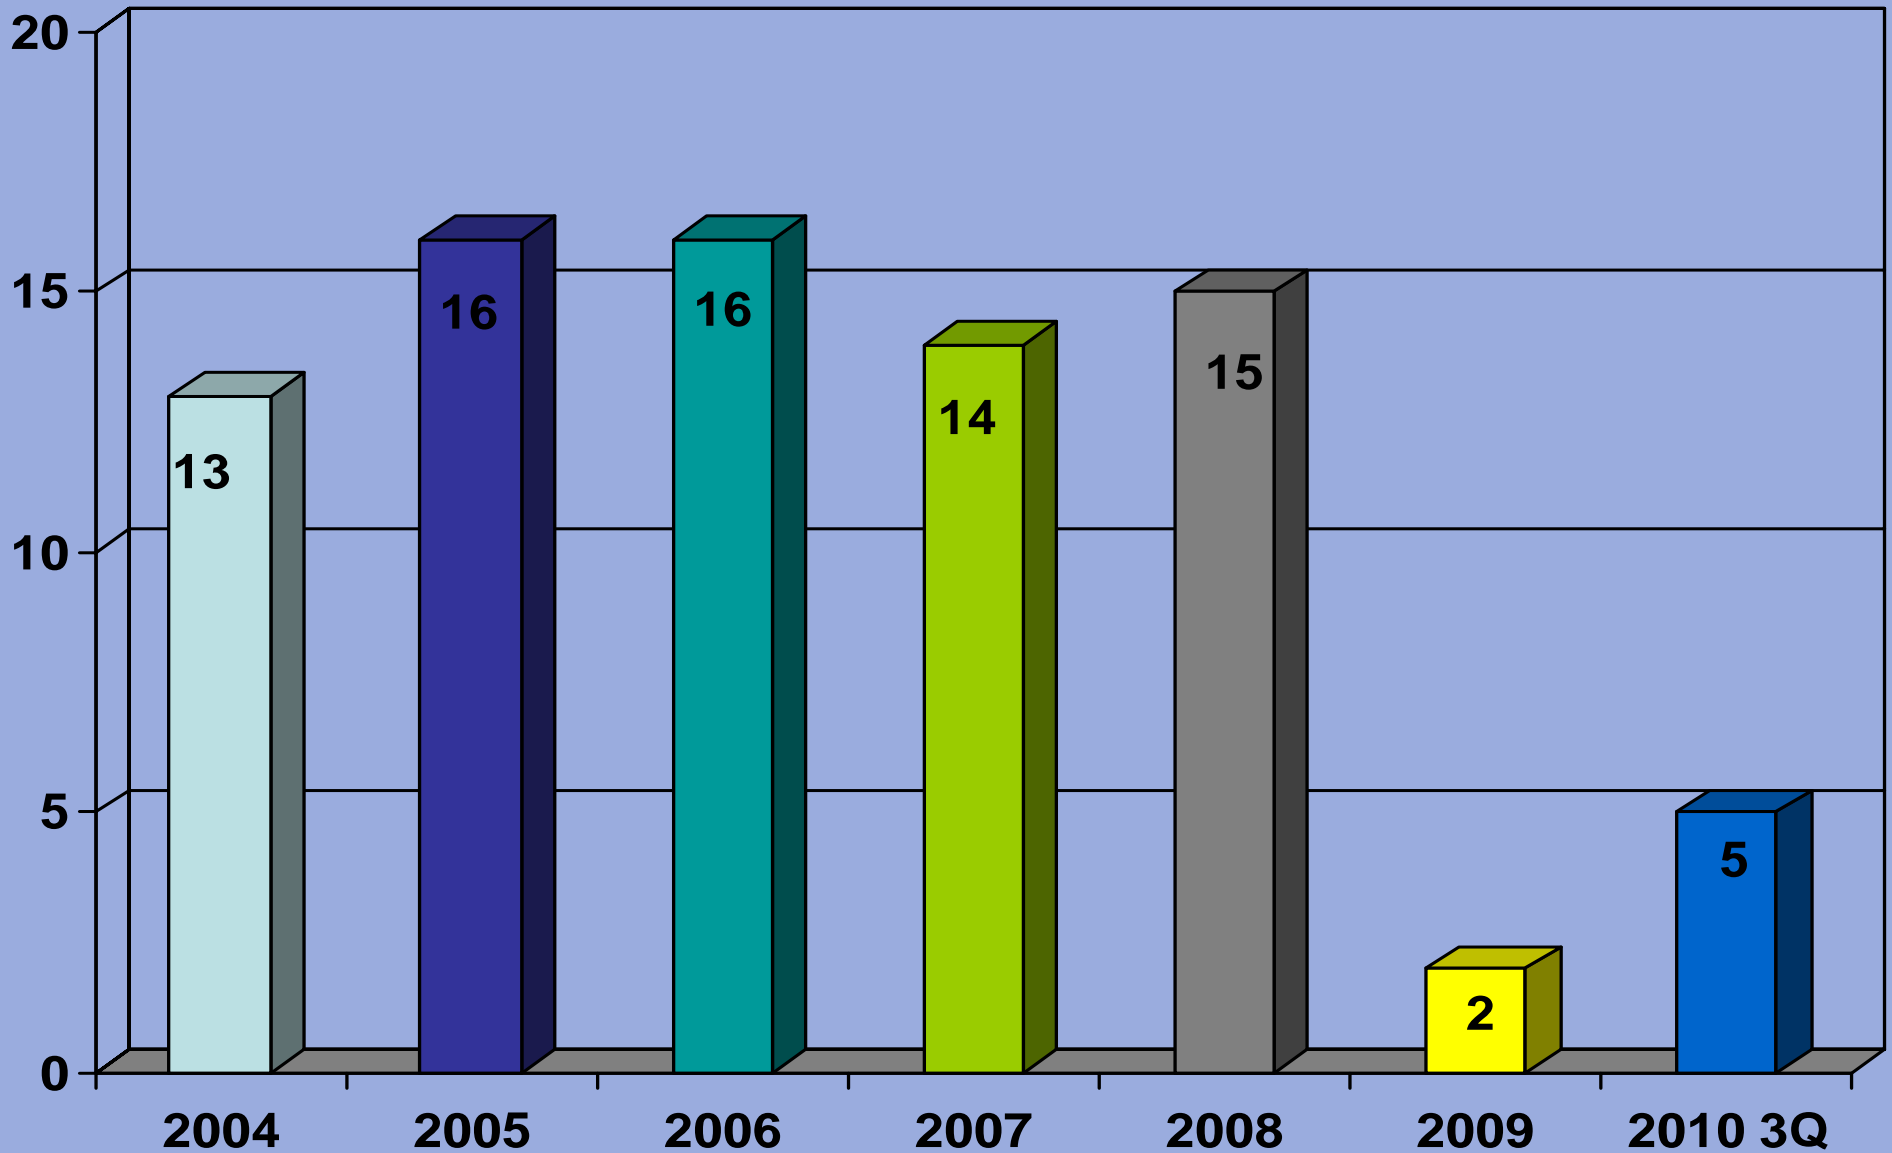

San Mateo City 5-50 Units

San Mateo City 5-50 Units Average Price/Unit

San Mateo City 5-50 Units Average Price/SF

San Mateo City 5-50 Units GRM

San Mateo City 5-50 Units CAP Rate

San Mateo City 5-50 Units Annual Sales