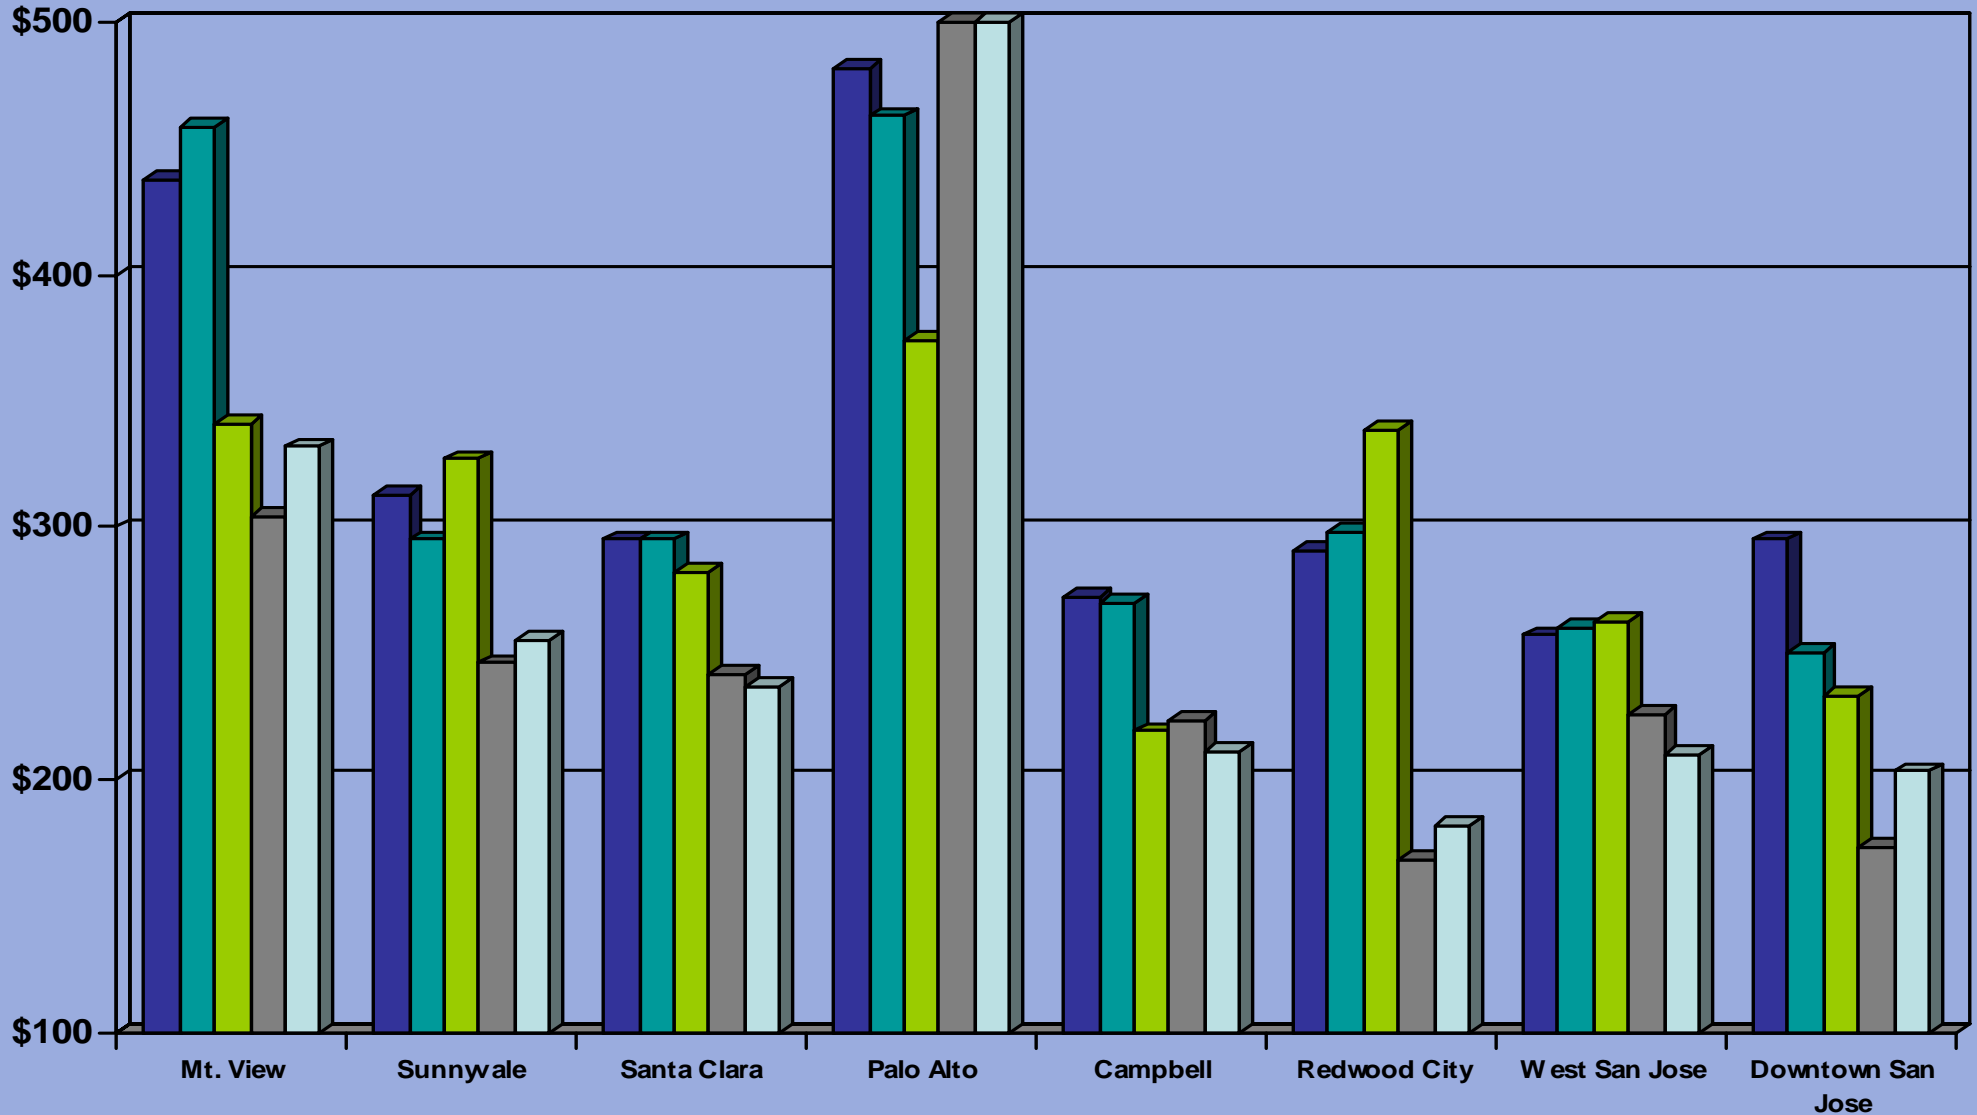

Submarket Comparison Report 4-Plexes

Submarket Comparison 4-Plex Average Sale Price

■ 2006
 ■ 2007
 ■ 2008
 ■ 2009
 ■ 2010 3Q

Submarket Comparison 4-Plex Average Price/SF

■ 2006
 ■ 2007
 ■ 2008
 ■ 2009
 ■ 2010 3Q

Submarket Comparison

4-Plex Days on Market

■ 2006
 ■ 2007
 ■ 2008
 ■ 2009
 ■ 2010 3Q

Submarket Comparison 4-Plex Annual Sales

2010 Santa Clara County 4-plexes

Average Sales Price **Average price/ SF**

2010 Santa Clara County 4-plexes

Days on Market **Annual Sales**