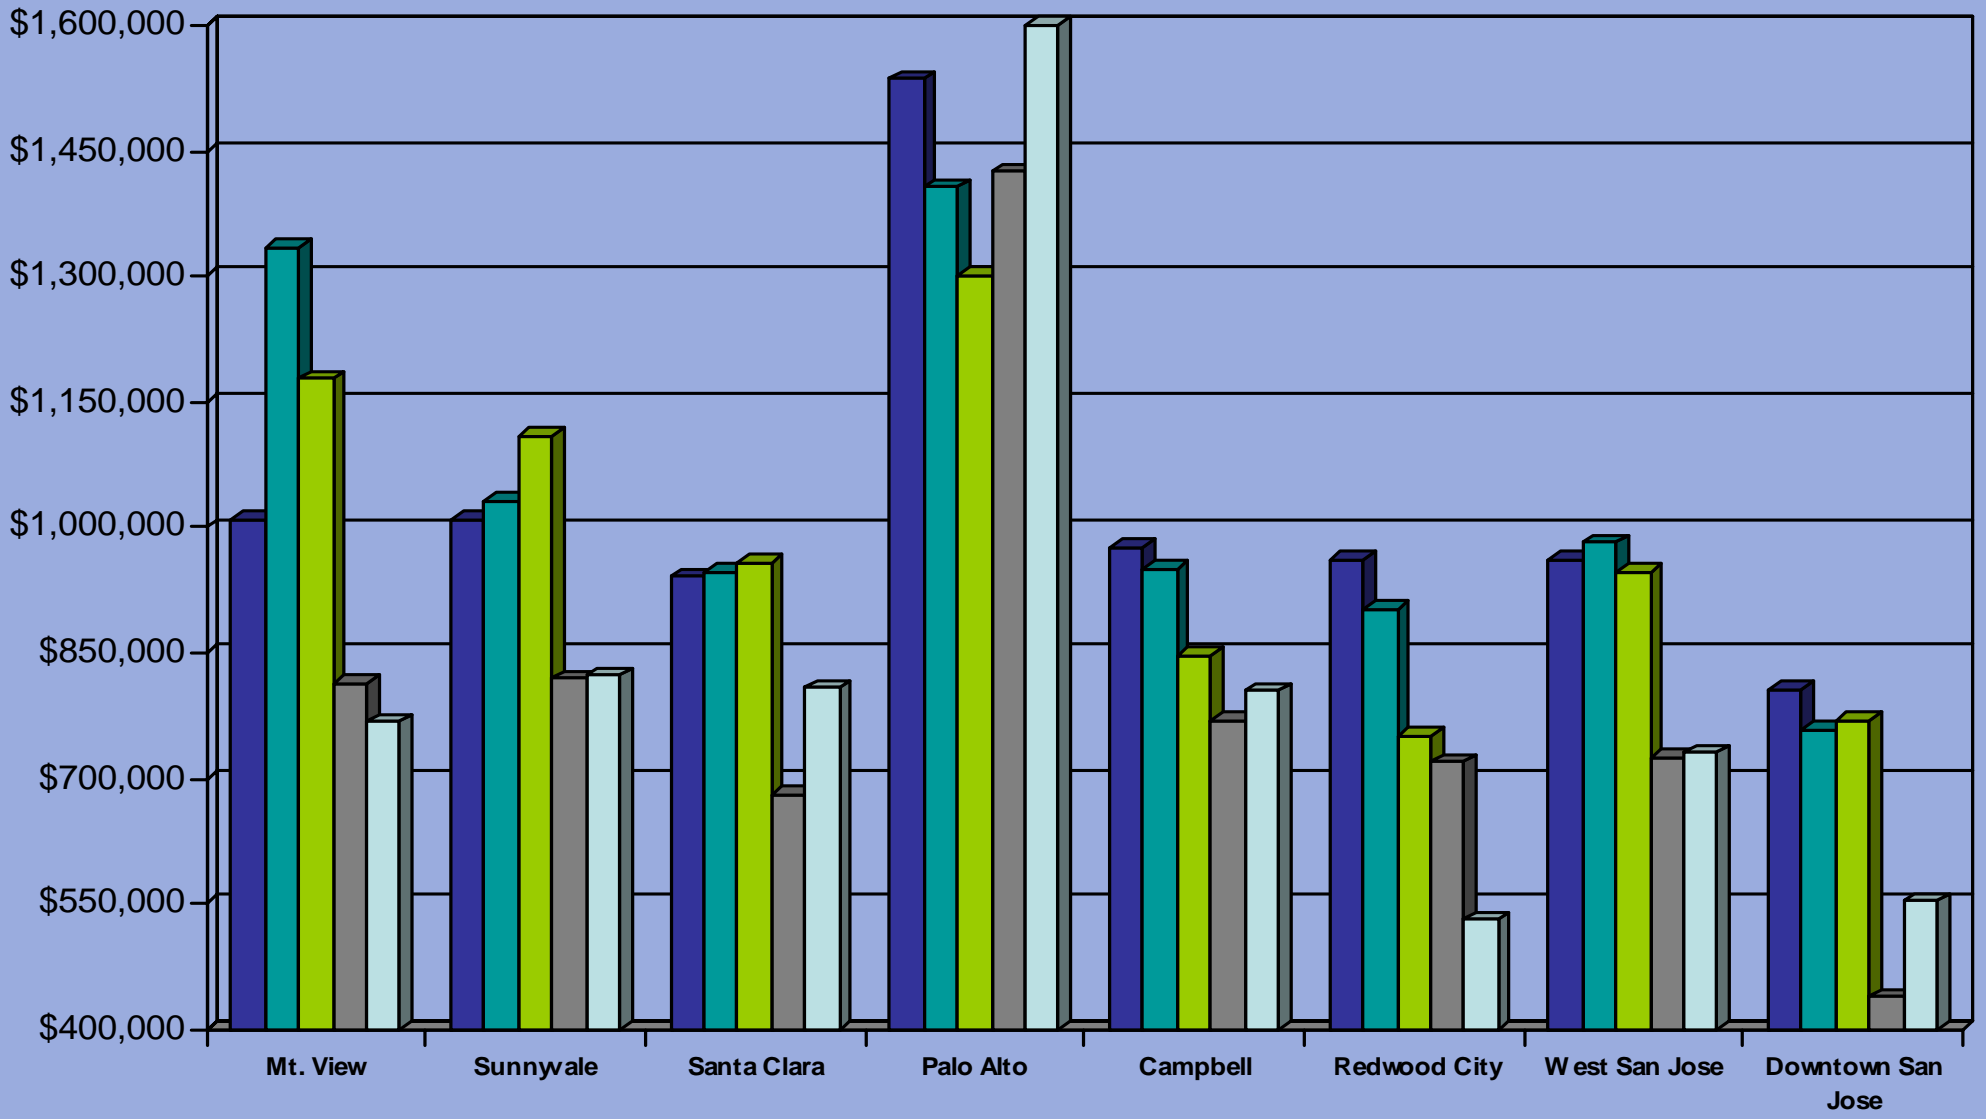

Submarket Comparison Report 4-Plexes

Submarket Comparison 4-Plex Average Sale Price

■ 2006
 ■ 2007
 ■ 2008
 ■ 2009
 ■ 2010 3Q

Submarket Comparison 4-Plex Average Price/SF

■ 2006
 ■ 2007
 ■ 2008
 ■ 2009
 ■ 2010 3Q

Submarket Comparison

4-Plex Days on Market

■ 2006
 ■ 2007
 ■ 2008
 ■ 2009
 ■ 2010 3Q

Submarket Comparison 4-Plex Annual Sales

2010 Santa Clara County 4-plexes

Average Sales Price **Average price/ SF**

2010 Santa Clara County 4-plexes

Days on Market **Annual Sales**