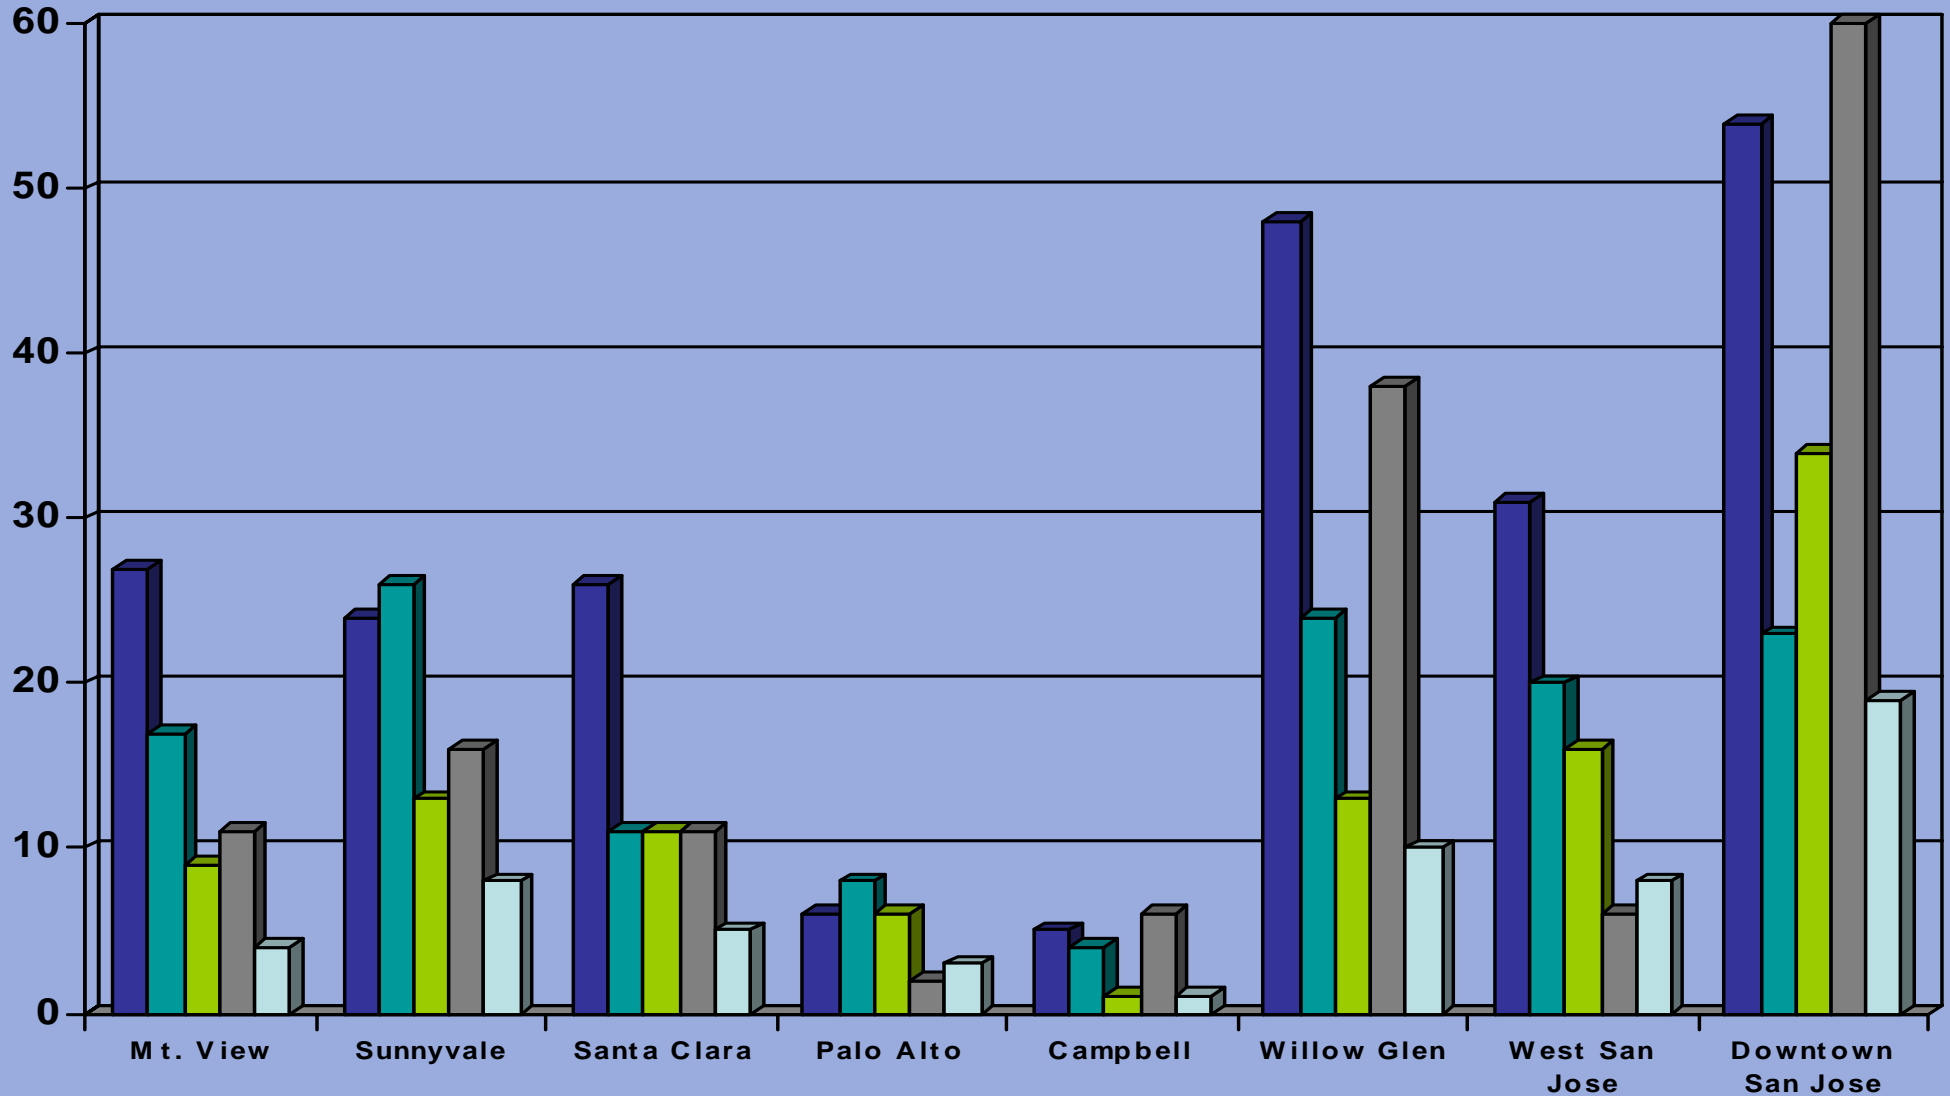

Submarket Comparison Duplex Days on Market

■ 2006
 ■ 2007
 ■ 2008
 ■ 2009
 ■ 2010 3Q

Submarket Comparison Duplex Annual Sales

■ 2006 ■ 2007 ■ 2008 ■ 2009 □ 2010 3Q

2010 Santa Clara County Duplexes

Average Sales Price **Average price/ SF**

2010 Santa Clara County Duplexes

Days on Market **Annual Sales**