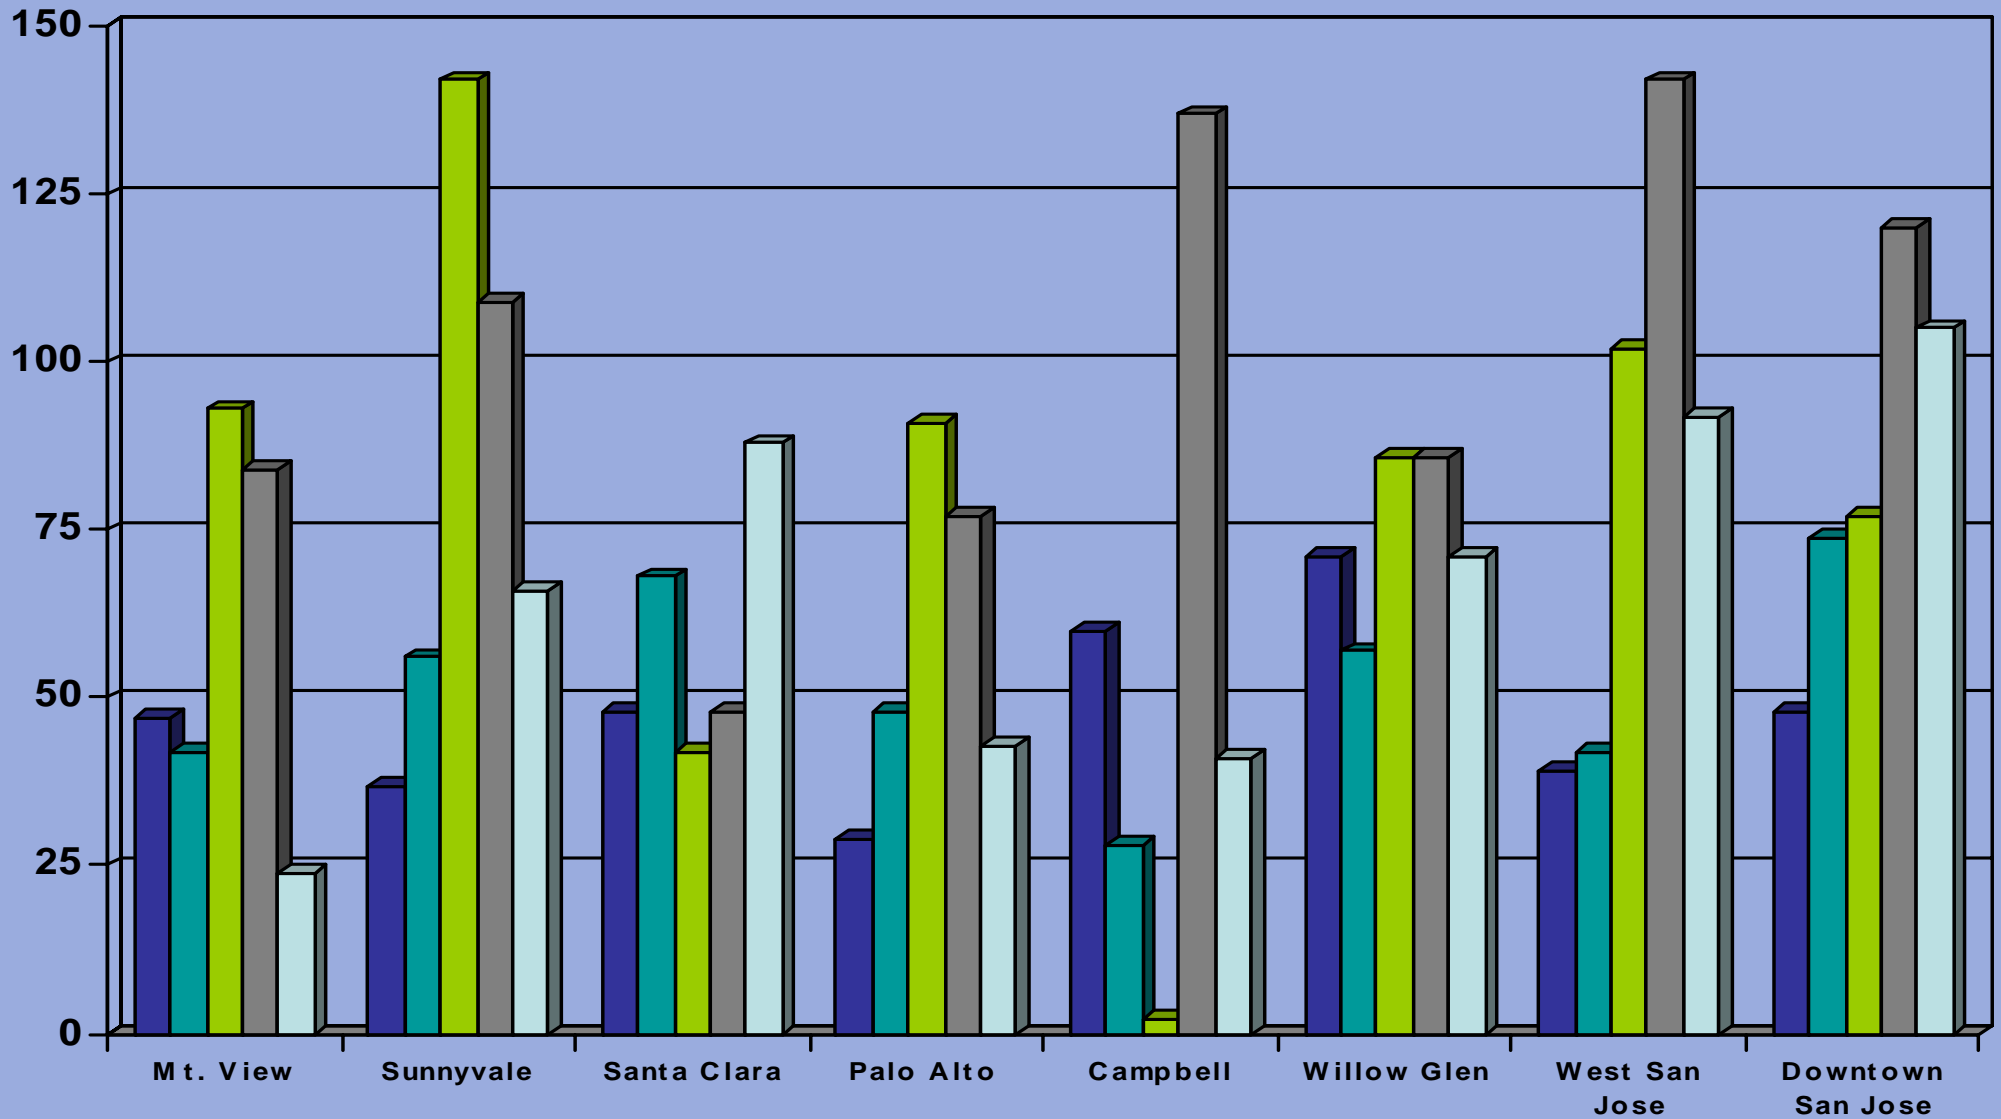

Submarket Comparison Report Duplexes

Submarket Comparison Duplex Average Sale Price

■ 2006 ■ 2007 ■ 2008 ■ 2009 ■ 2010 3Q

Submarket Comparison Duplex Average Price/SF

■ 2006 ■ 2007 ■ 2008 ■ 2009 ■ 2010 3Q

Submarket Comparison Duplex Days on Market

■ 2006
 ■ 2007
 ■ 2008
 ■ 2009
 ■ 2010 3Q

Submarket Comparison Duplex Annual Sales

■ 2006 ■ 2007 ■ 2008 ■ 2009 □ 2010 3Q

2010 Santa Clara County Duplexes

Average Sales Price **Average price/ SF**

2010 Santa Clara County Duplexes

Days on Market **Annual Sales**