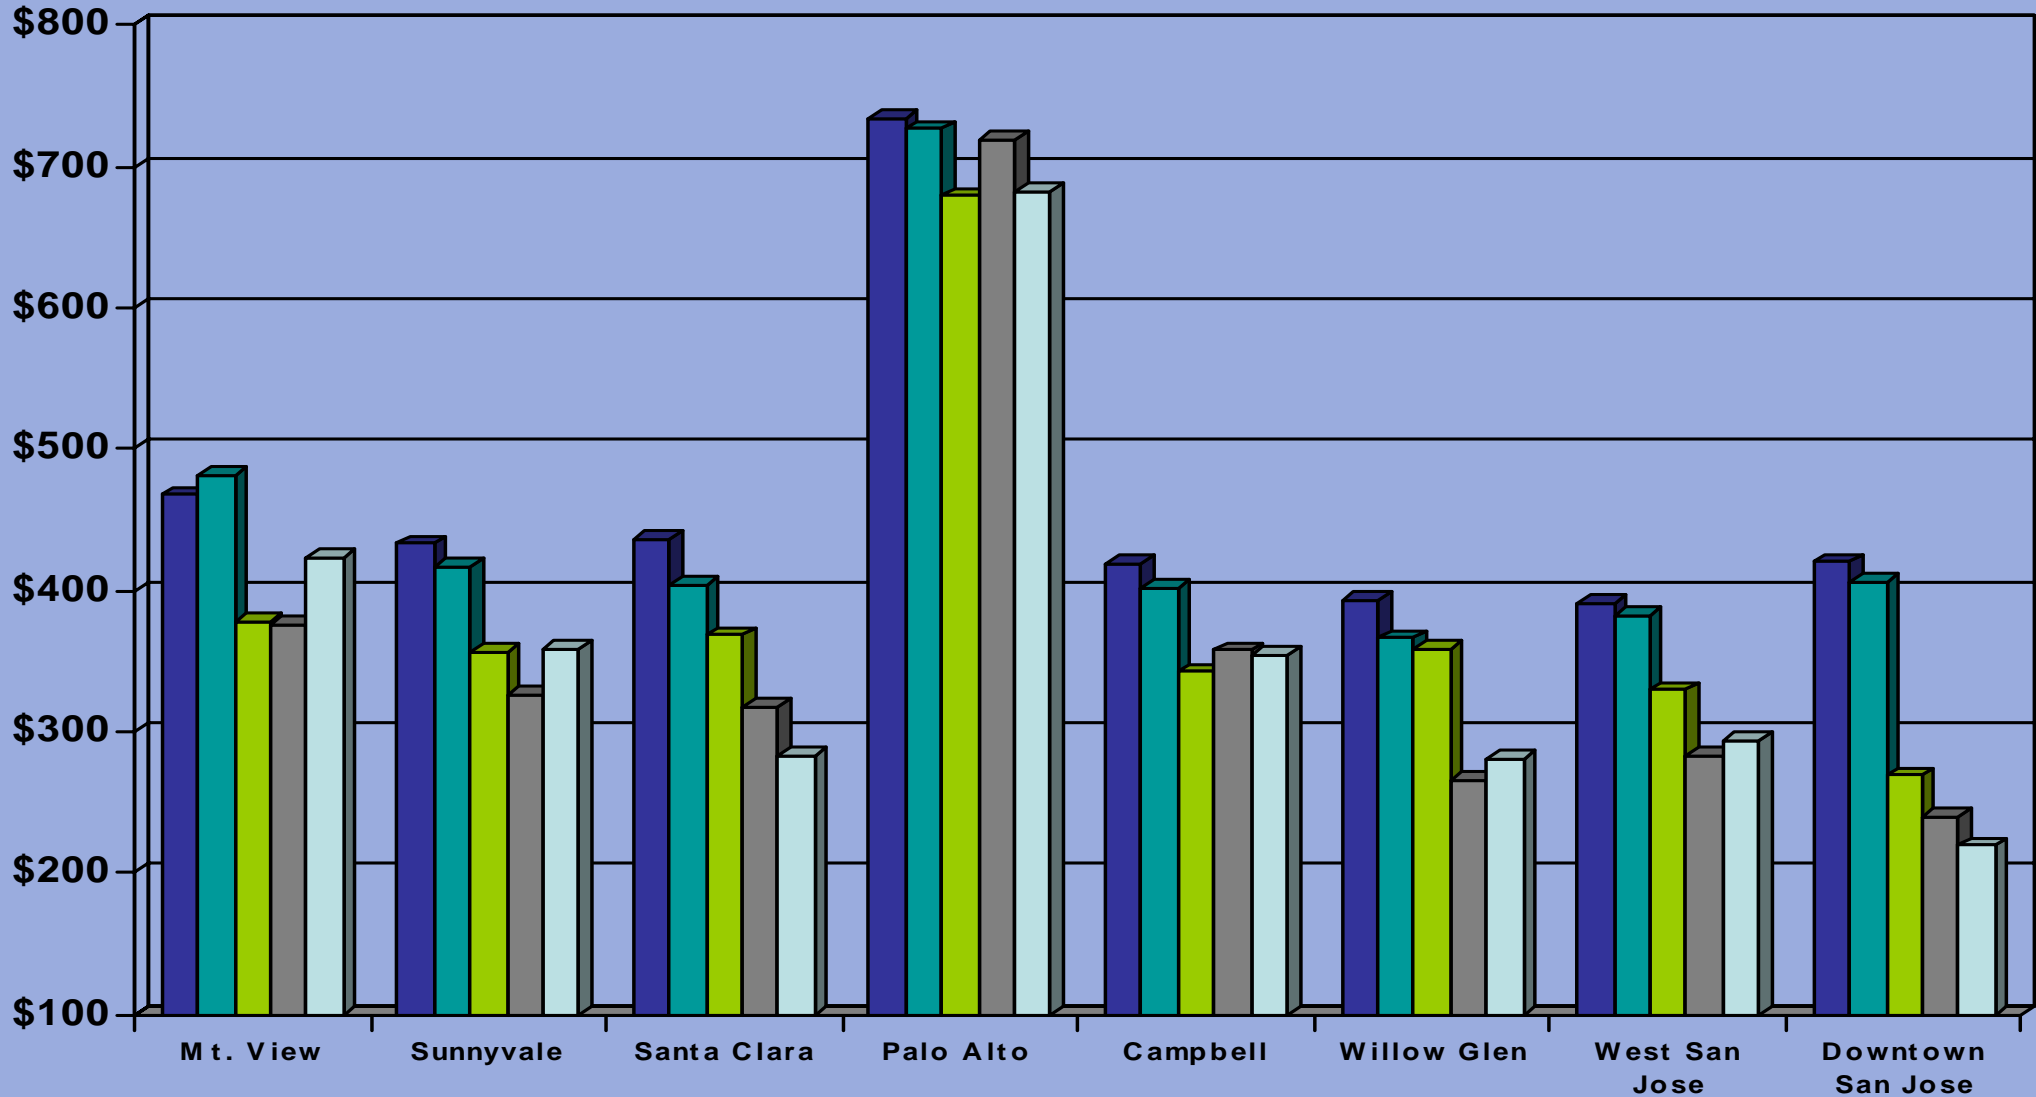

Submarket Comparison Report Duplexes

Submarket Comparison Duplex Average Sale Price

■ 2006 ■ 2007 ■ 2008 ■ 2009 ■ 2010 3Q

Submarket Comparison Duplex Average Price/SF

■ 2006 ■ 2007 ■ 2008 ■ 2009 ■ 2010 3Q

Submarket Comparison Duplex Days on Market

■ 2006
 ■ 2007
 ■ 2008
 ■ 2009
 ■ 2010 3Q

Submarket Comparison Duplex Annual Sales

■ 2006 ■ 2007 ■ 2008 ■ 2009 □ 2010 3Q

2010 Santa Clara County Duplexes

Average Sales Price **Average price/ SF**

2010 Santa Clara County Duplexes

Days on Market **Annual Sales**