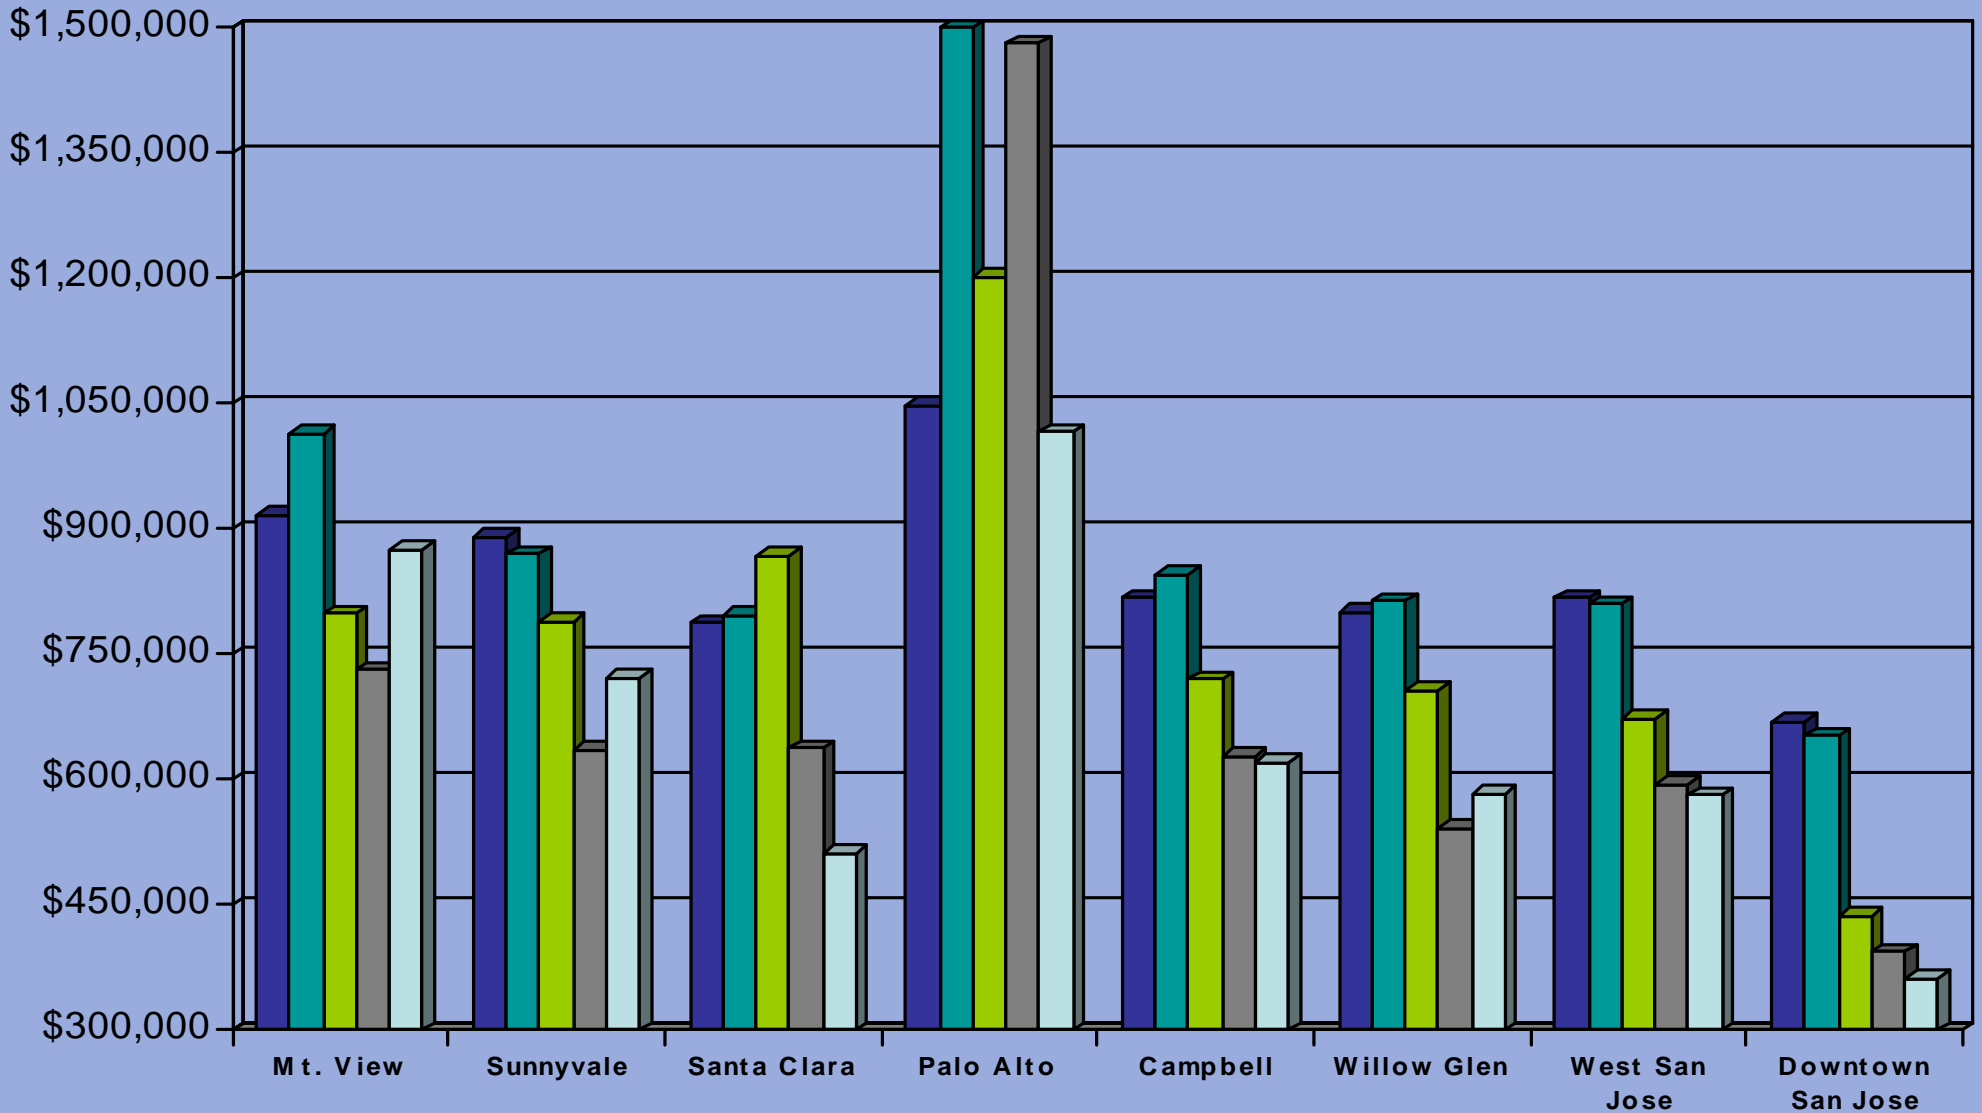

Submarket Comparison Report Duplexes

Submarket Comparison Duplex Average Sale Price

■ 2006 ■ 2007 ■ 2008 ■ 2009 ■ 2010 3Q

Submarket Comparison Duplex Average Price/SF

■ 2006 ■ 2007 ■ 2008 ■ 2009 ■ 2010 3Q

Submarket Comparison Duplex Days on Market

■ 2006
 ■ 2007
 ■ 2008
 ■ 2009
 ■ 2010 3Q

Submarket Comparison Duplex Annual Sales

■ 2006 ■ 2007 ■ 2008 ■ 2009 □ 2010 3Q

2010 Santa Clara County Duplexes

Average Sales Price **Average price/ SF**

2010 Santa Clara County Duplexes

Days on Market **Annual Sales**