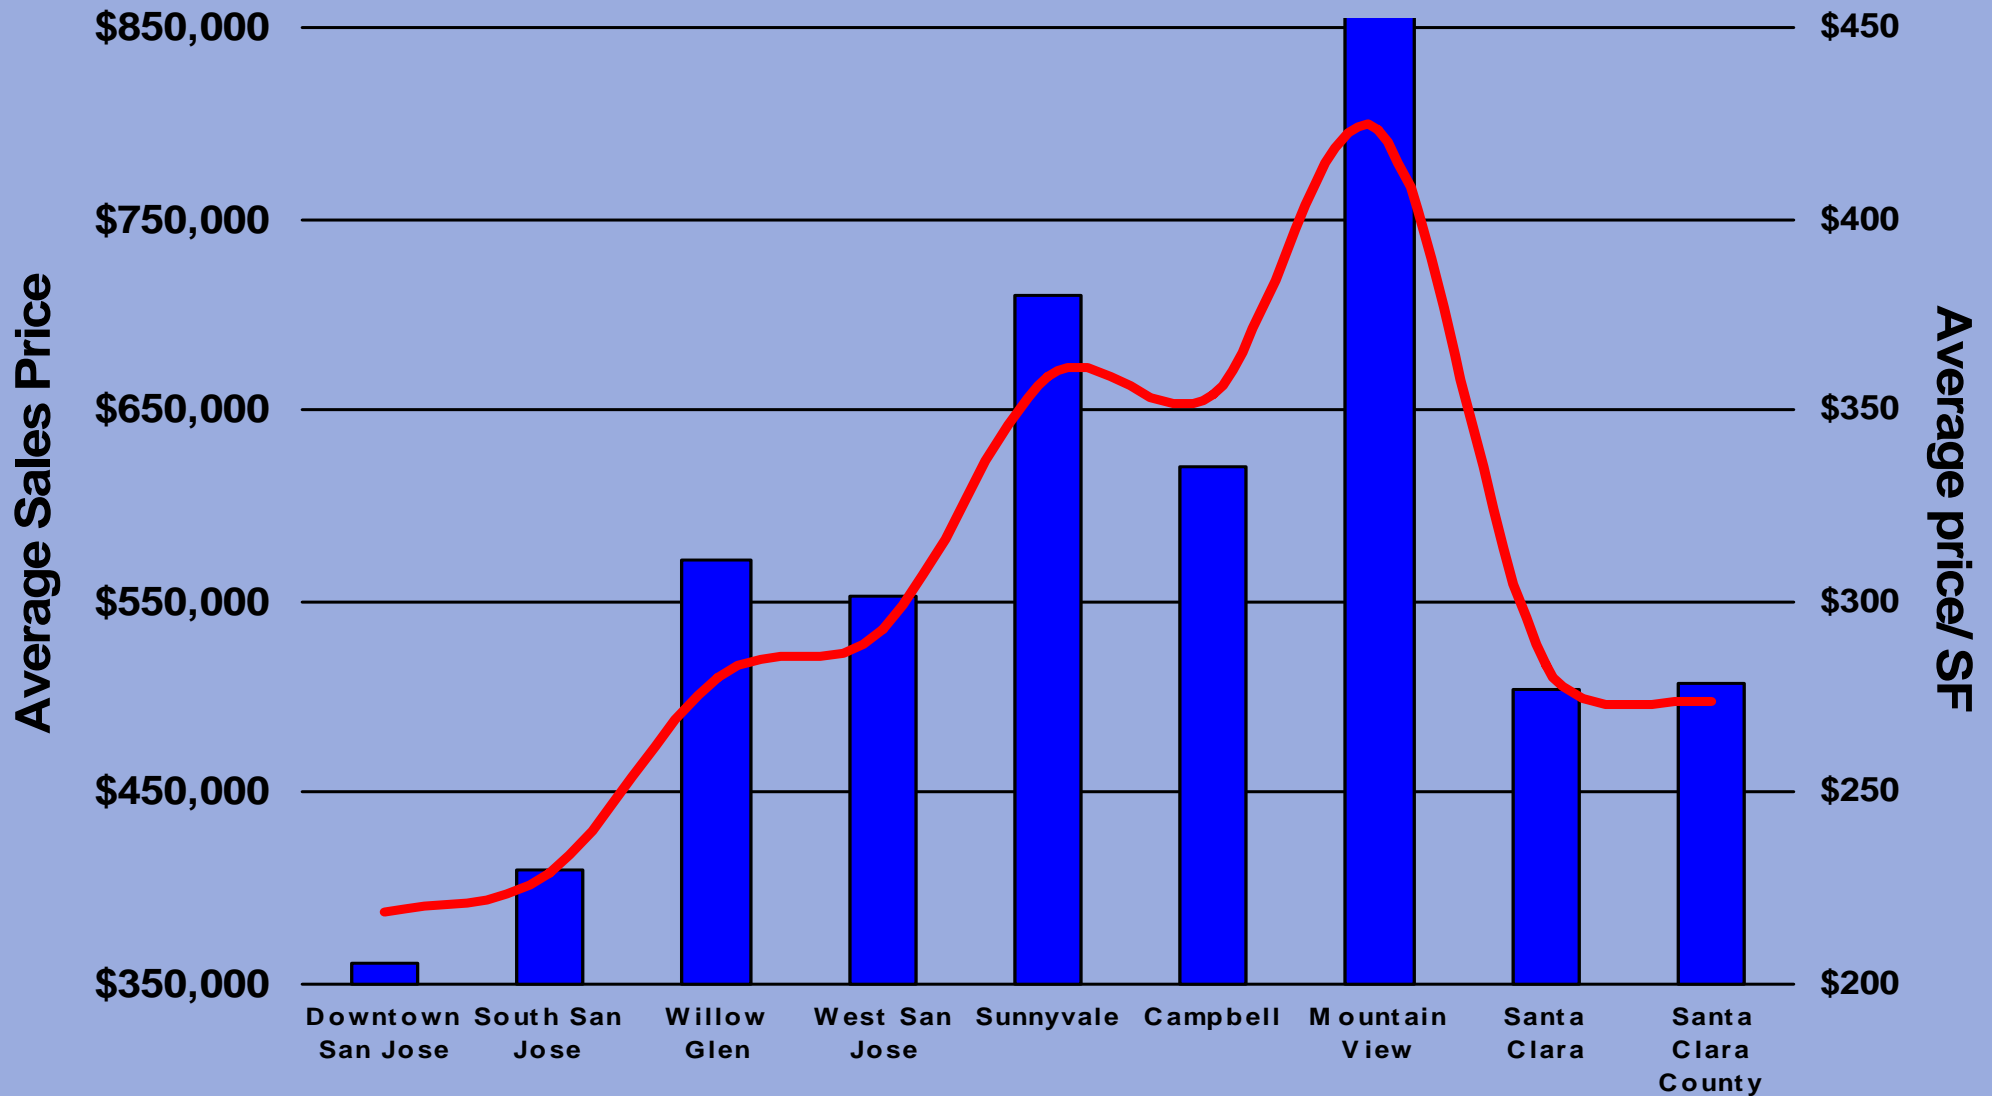

Submarket Comparison Duplex Days on Market

■ 2006
 ■ 2007
 ■ 2008
 ■ 2009
 ■ 2010 3Q

Submarket Comparison Duplex Annual Sales

■ 2006 ■ 2007 ■ 2008 ■ 2009 □ 2010 3Q

2010 Santa Clara County Duplexes

Average Sales Price **Average price/ SF**

2010 Santa Clara County Duplexes

Days on Market **Annual Sales**